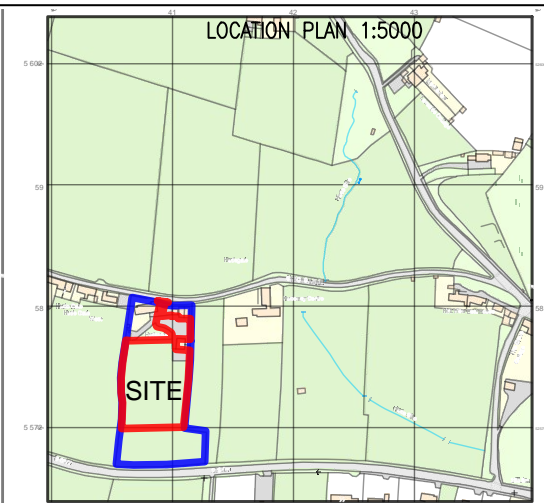

Date	Description	Rev	By
------	-------------	-----	----

Revision Description

Project:
 Proposed Glamping Site - For Charlotte Snowdon
 Hudgate Farm, Middleton in Teesdale
 DL12 0QR

Drawing Title:
 ARTIST IMPRESSIONS

Drawing Number:
210318-01-09

Revision: -
Date: 08-09-21
Scale: NTS
Drawn By: EC / TA
CAD Dwg File: -
Arch. Base Dwg: -

Issue Status:
Full Planning Application