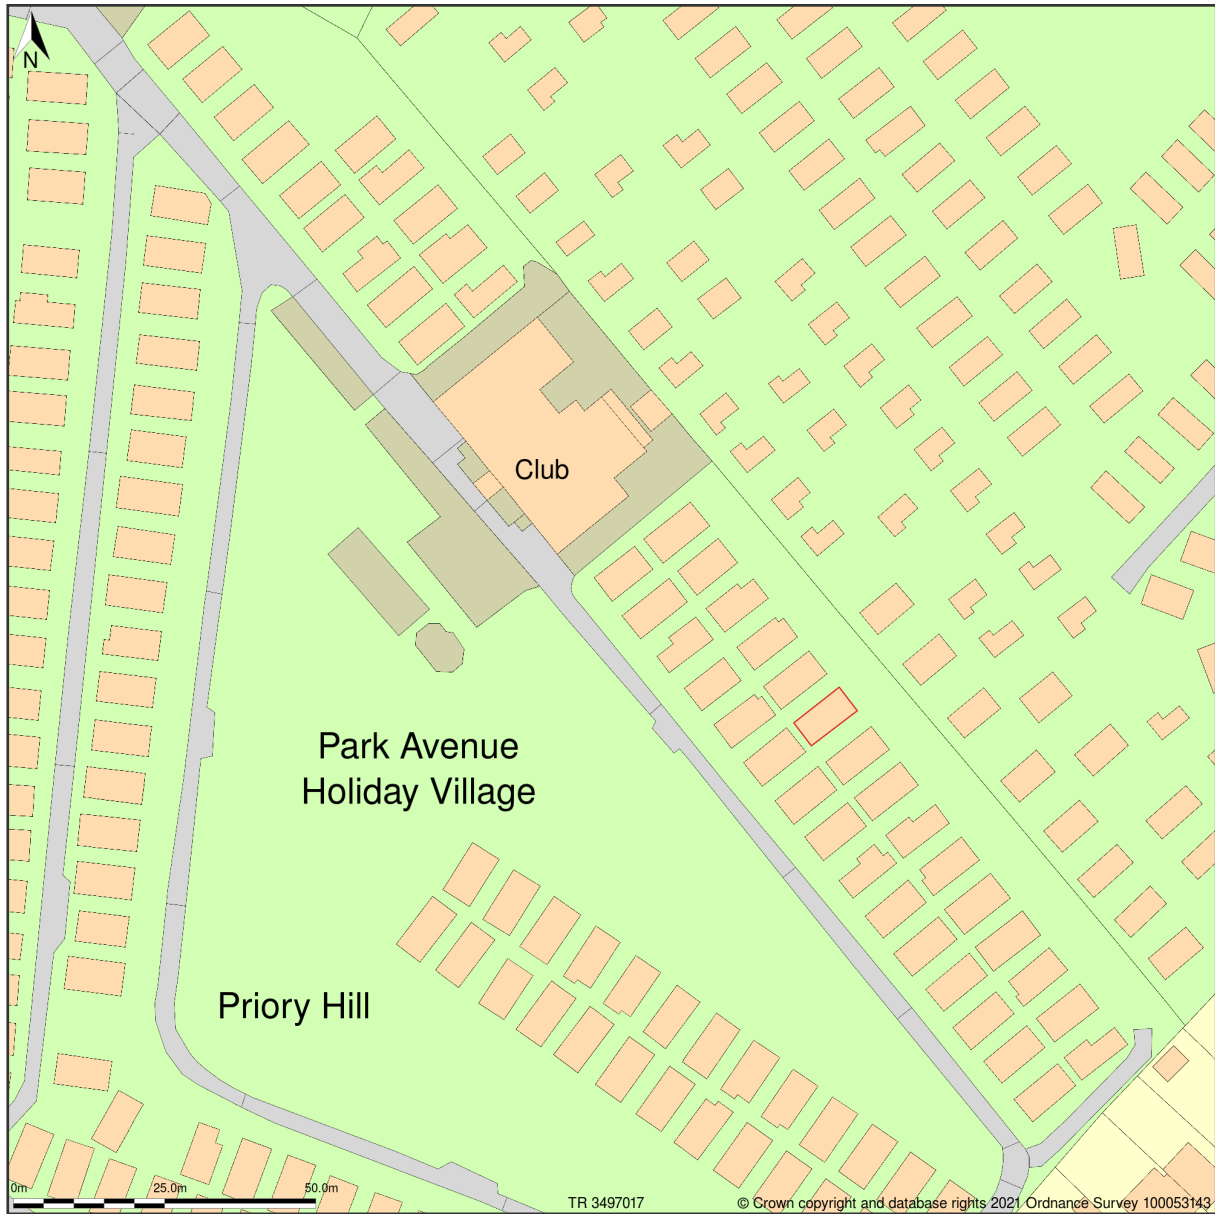

167, Park Avenue Holiday Camp, Park Avenue, Leysdown, Kent, ME12 4QP

Site Plan shows area bounded by: 603395.67, 170072.08 603595.67, 170272.08 (at a scale of 1:1250), OSGridRef: TR 3497017. The representation of a road, track or path is no evidence of a right of way. The representation of features as lines is no evidence of a property boundary.

Produced on 5th Dec 2021 from the Ordnance Survey National Geographic Database and incorporating surveyed revision available at this date. Reproduction in whole or part is prohibited without the prior permission of Ordnance Survey. © Crown copyright 2021. Supplied by www.buyaplan.co.uk a licensed Ordnance Survey partner (100053143). Unique plan reference: #00689965-E92B18