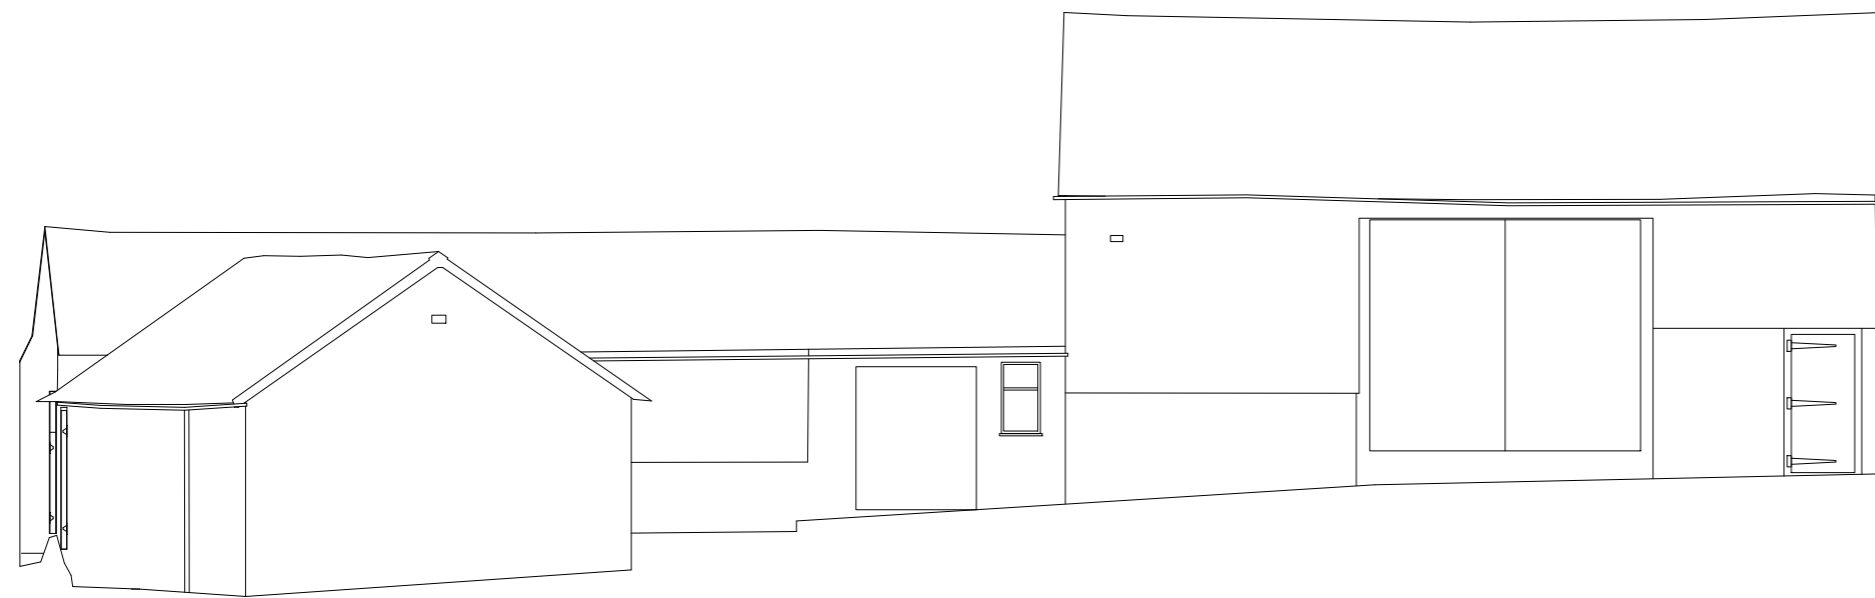

01 CONSENTED WEST ELEVATION

1:100

02 CONSENTED EAST ELEVATION

1:100

1:100

1:100

03 CONSENTED SOUTH ELEVATION

04 CONSENTED NORTH ELEVATION

mm³ design

Dairy Farm, Hillesden
Buckinghamshire, MK18 4BX

Tel: 01280 848 140
E: studio@mm3-design.co.uk

05.11.21 Issued for Submission

KR

Cowley Farm Barn & Stables

Consented Elevations

05.11.21	AL(10)005	-
----------	-----------	---