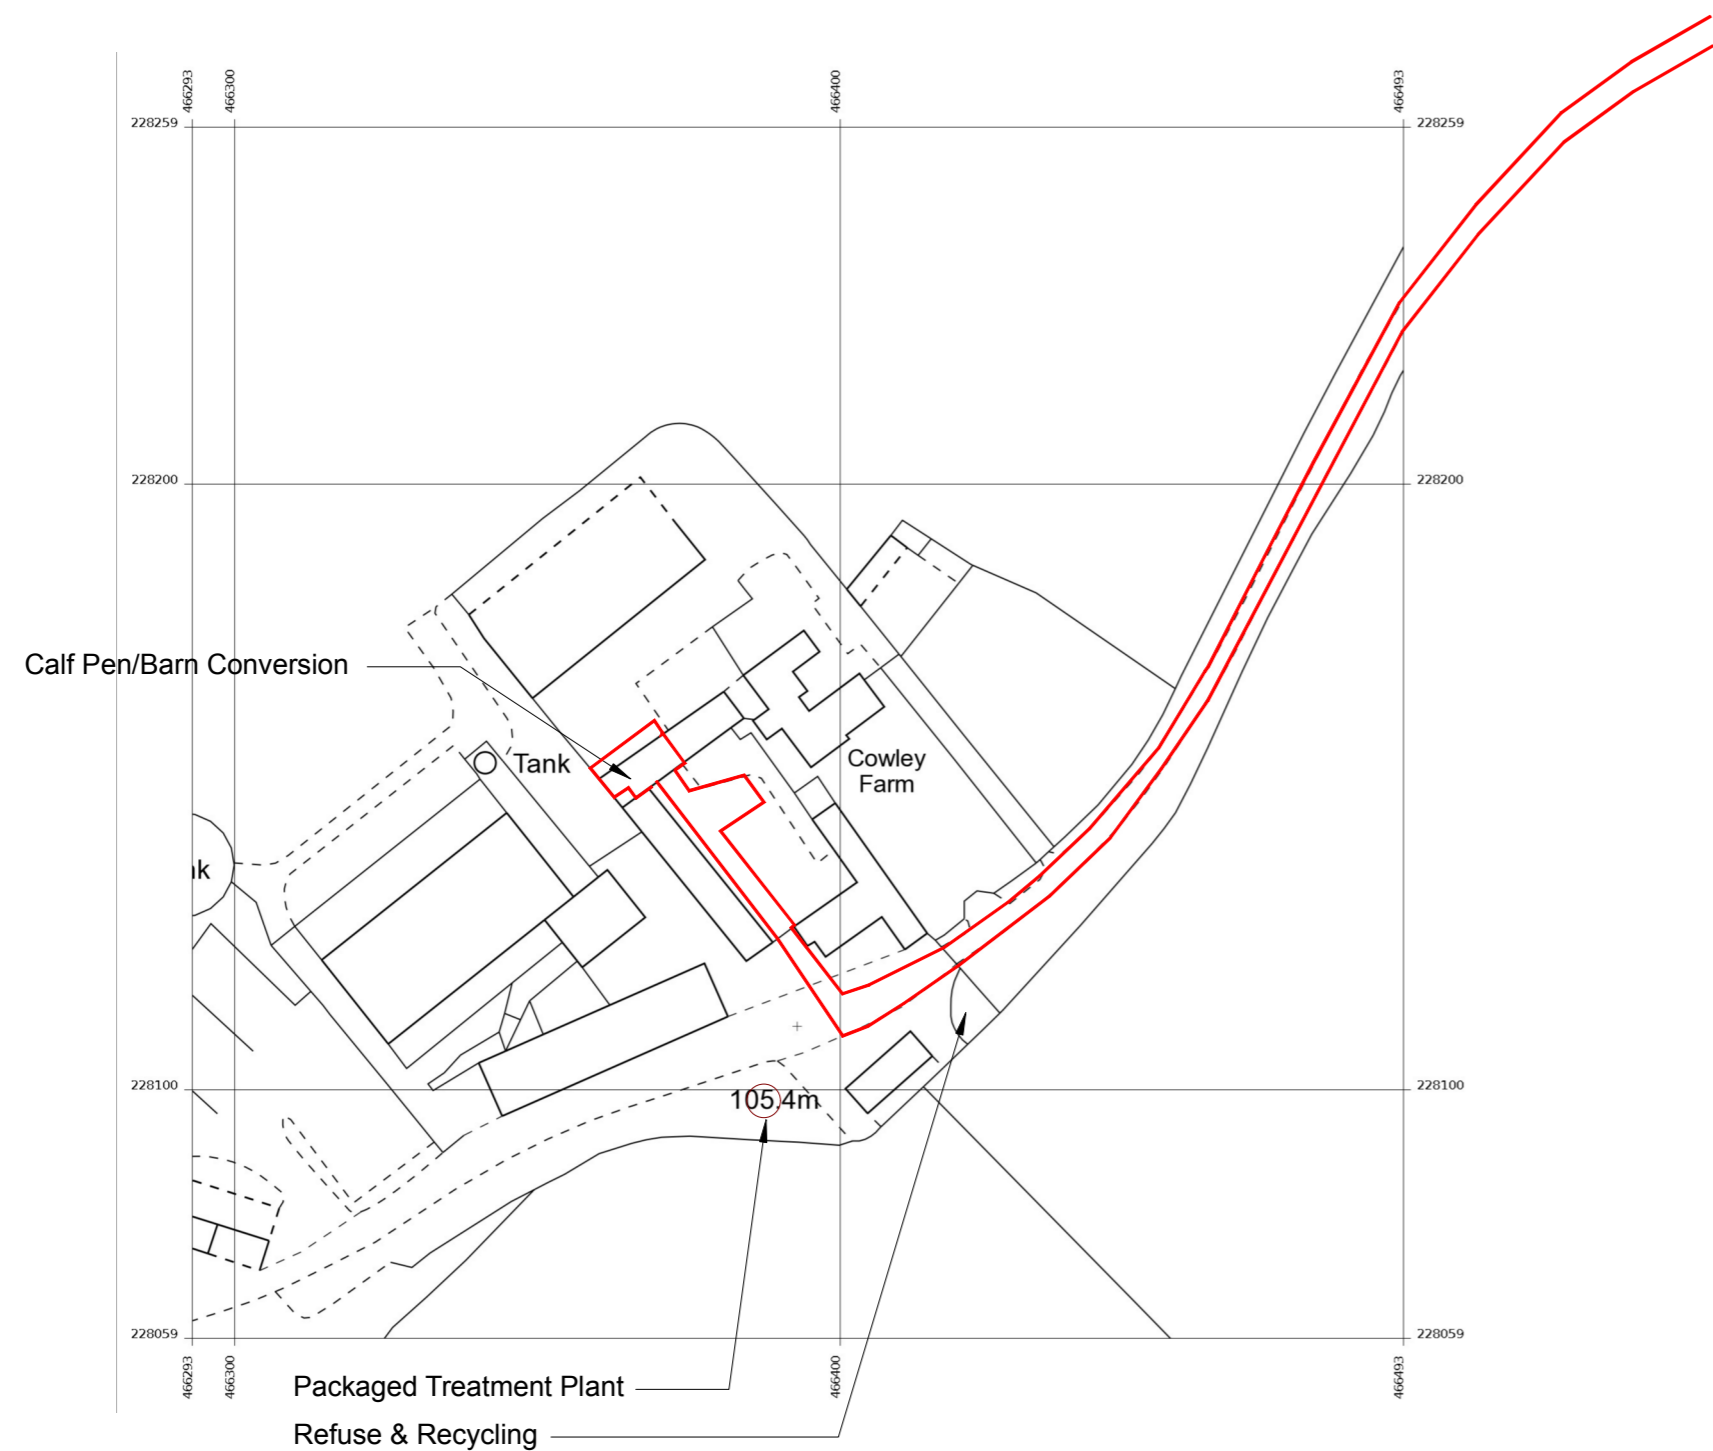

Metres
0 10 20 30 40 50
1:1250
N Cowley Farm, Preston Bissett,
Buckingham
MK18 4DR

01 EXISTING
SITE LOCATION LAYOUT

1:1250

20 0 20 40 60 80 100
Metres

02 PROPOSED
VISIBILITY SPLAY ALTERATIONS

mm³ design

Dairy Farm, Hillesden, Buckingham
Buckinghamshire, MK18 4BX.

Site Location Layout/Highways Junction Reconfiguration Details

20.01.19 AL(10)007 B

1:1250 @A3 KR ©