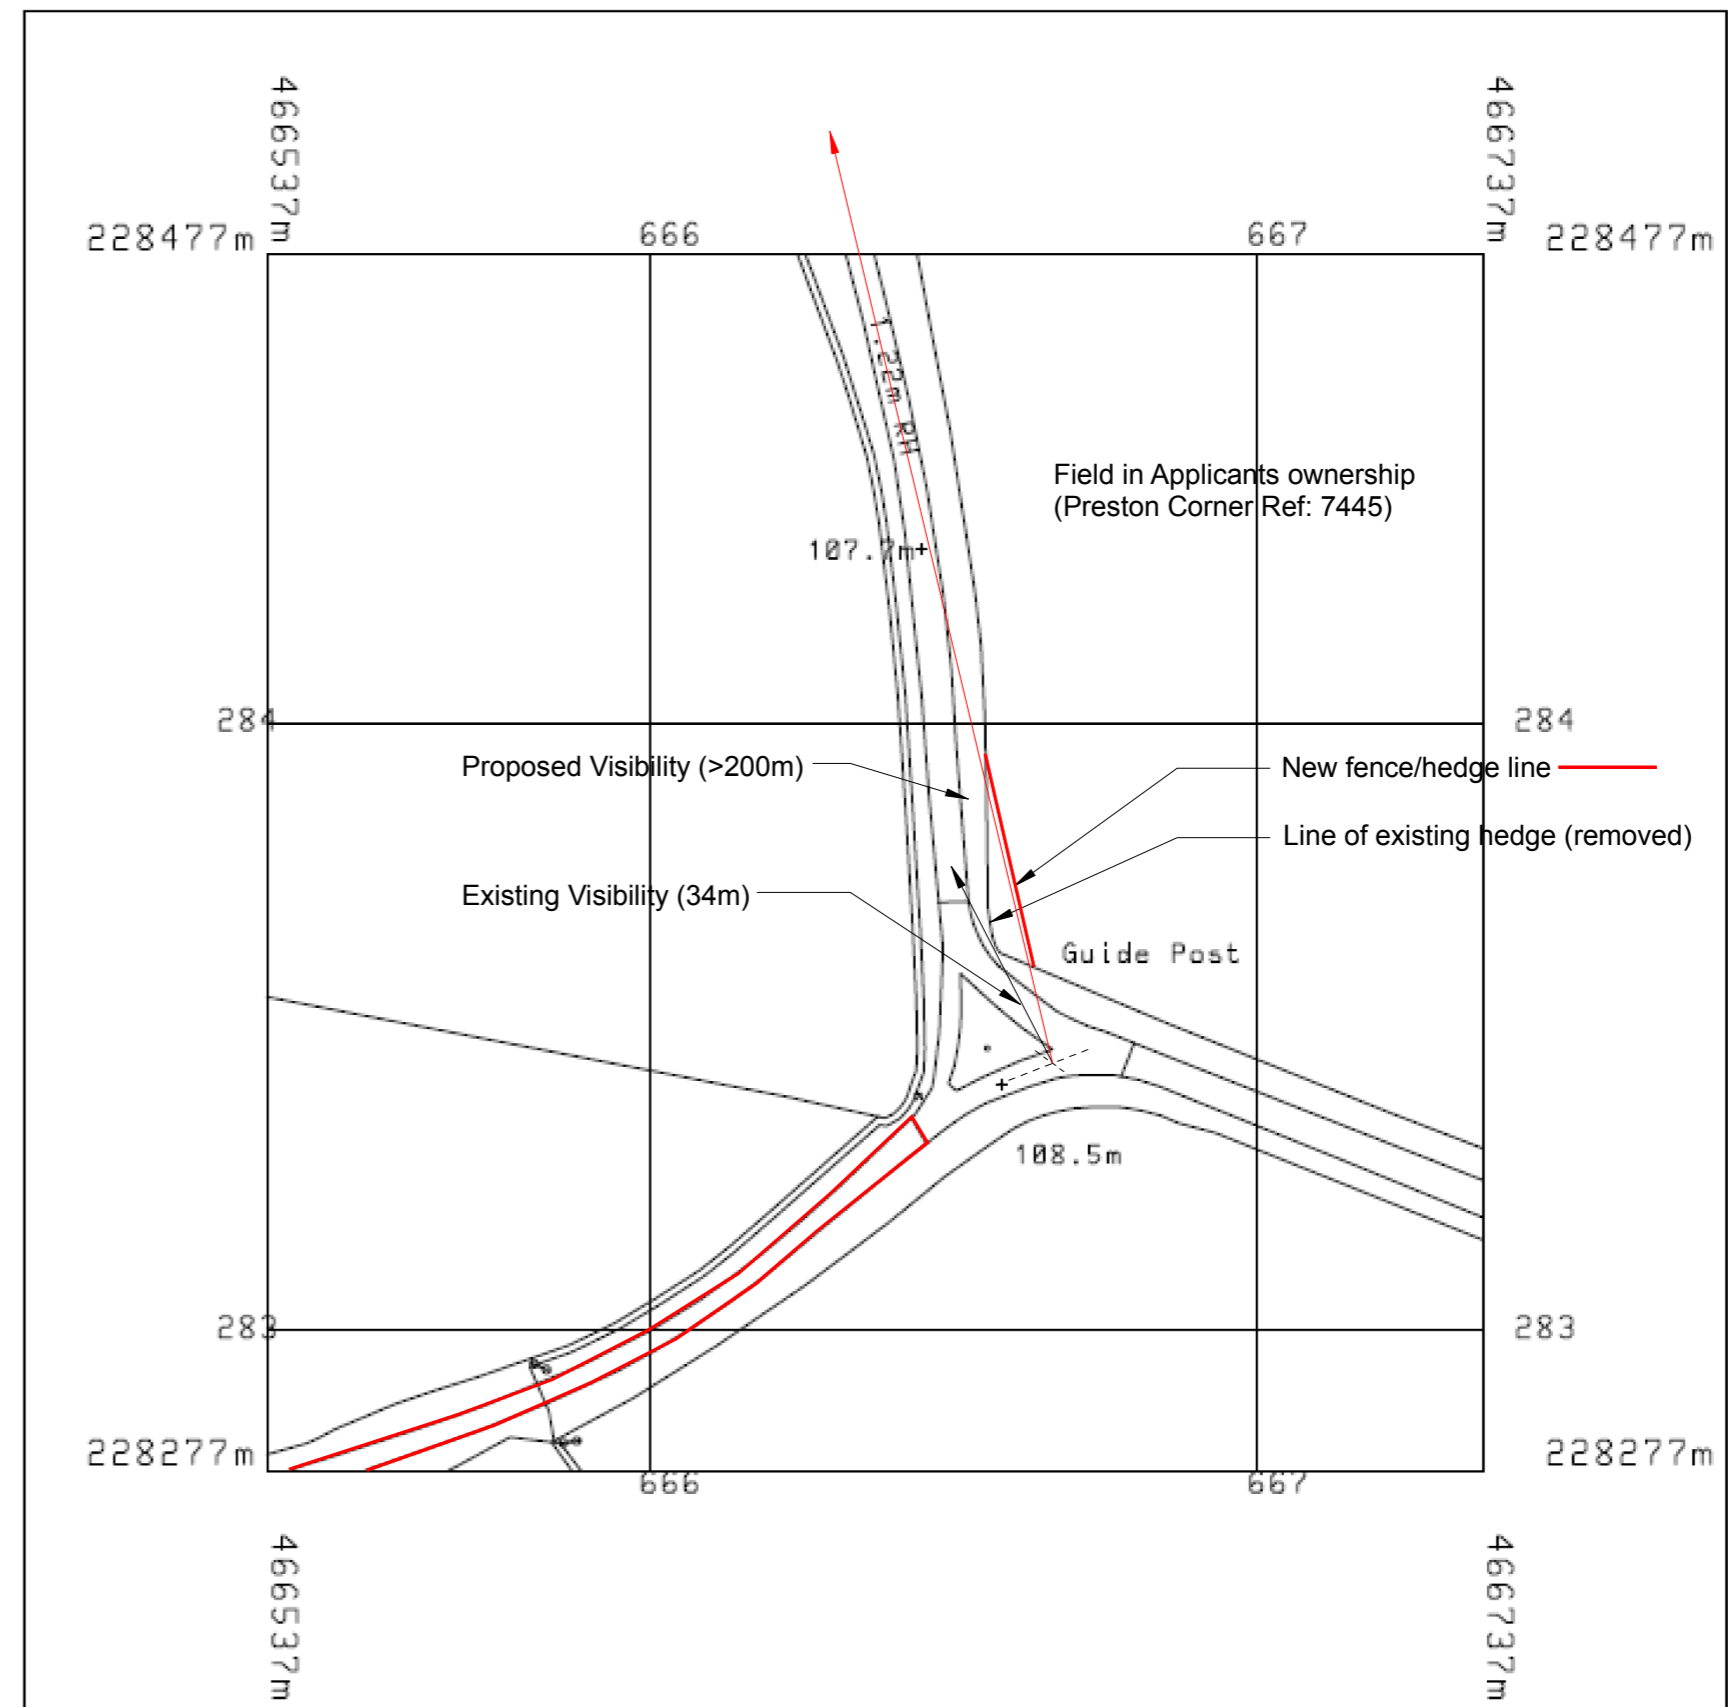

Metres
0 10 20 30 40 50
1:1250
N Cowley Farm, Preston Bissett,
Buckingham
MK18 4DR

01 EXISTING
SITE LOCATION LAYOUT

1:1250

20 0 20 40 60 80 100
Metres

02 PROPOSED
VISIBILITY SPLAY ALTERATIONS

mm³ design

Dairy Farm, Hillesden, Buckingham
Buckinghamshire, MK18 4BX.

Tel: 01280 848 140
E: studio@mm3-design.co.uk

- 16.11.21 Issued for Comment
A 02.12.21 Red Line updated to BCC Comment
B 07.12.21 Updated to BCC Comment

KR
KR
KR

Cowley Farm Barn & Calf Pens, Preston Bissett. MK18 4DR

Site Location Layout/Highways Junction Reconfiguration Details

20.01.19 AL(10)007 B

1:1250 @A3 KR ©