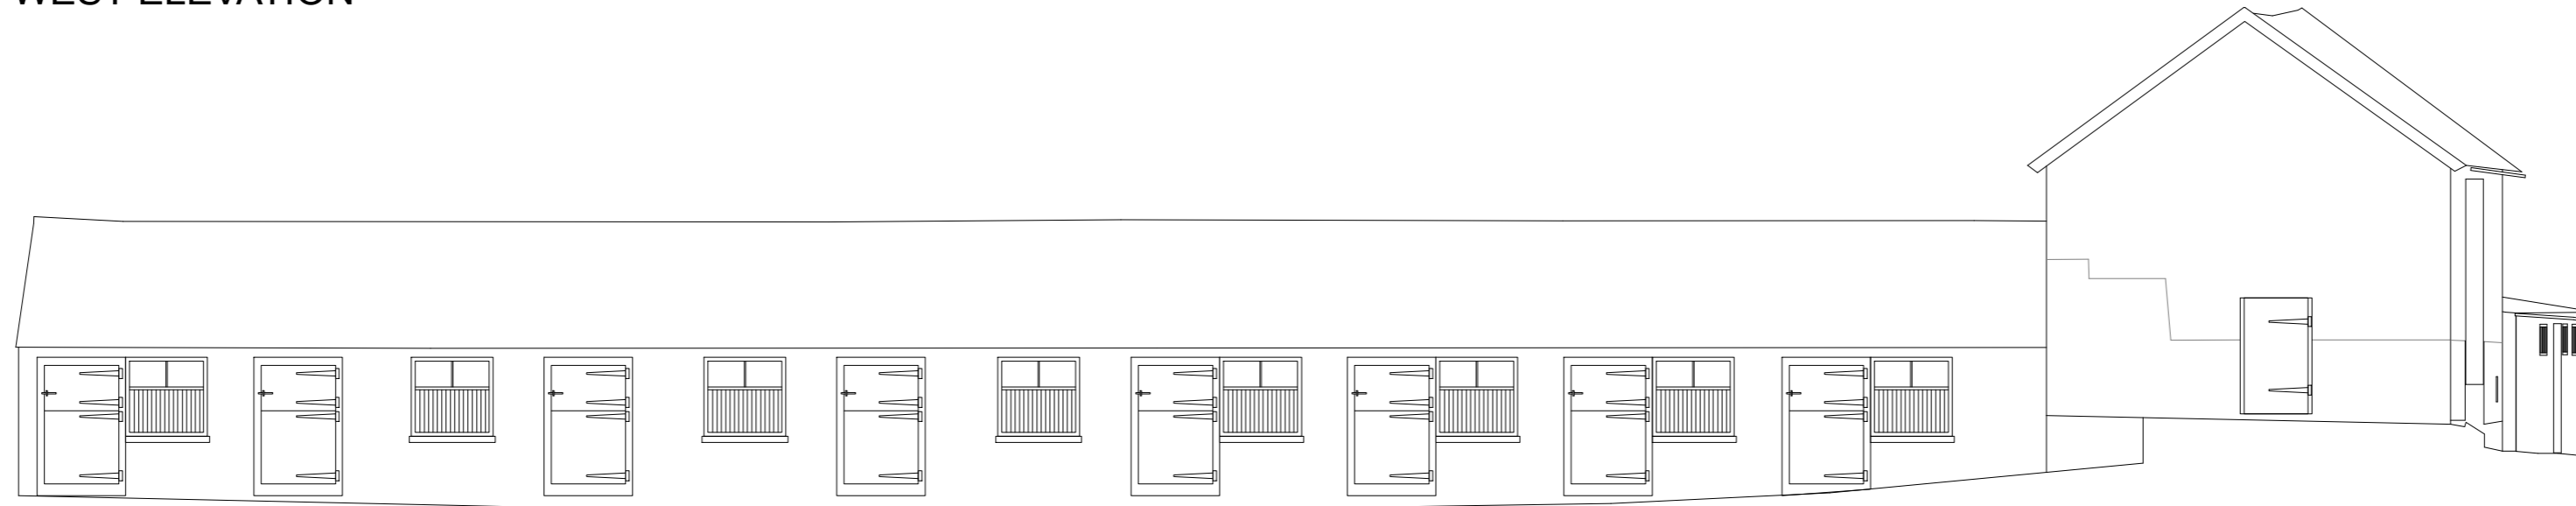

01 EXISTING (PRE-CONVERSION)
WEST ELEVATION

1:100

02 EXISTING (PRE-CONVERSION)
EAST ELEVATION

1:100

03 EXISTING (PRE-CONVERSION)
SOUTH ELEVATION

1:100

04 EXISTING (PRE-CONVERSION)
NORTH ELEVATION

1:100

mm³ design

Dairy Farm, Hillesden
Buckinghamshire, MK18 4BX

Tel: 01280 848 140
E: studio@mm3-design.co.uk

05.11.21 Issued for Submission

KR

Cowley Farm Barn & Stables

Original Pre-Conversion Elevations

05.11.21