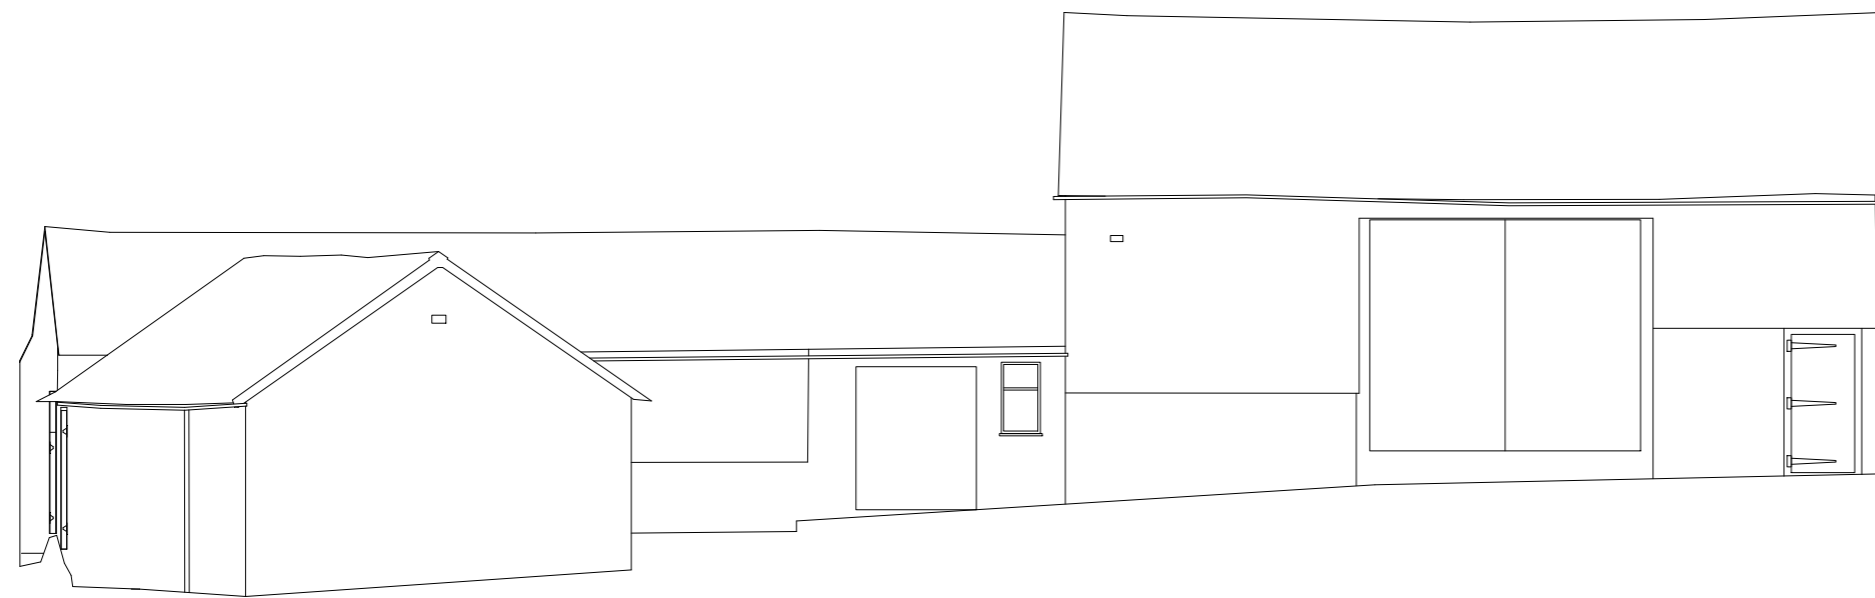

01 EXISTING (PRE-CONVERSION)
WEST ELEVATION

1:100

02 EXISTING (PRE-CONVERSION)
EAST ELEVATION

1:100

03 EXISTING (PRE-CONVERSION)
SOUTH ELEVATION

1:100

04 EXISTING (PRE-CONVERSION)
NORTH ELEVATION

1:100

mm³ design

Dairy Farm, Hillesden
Buckinghamshire, MK18 4BX

Tel: 01280 848 140
E: studio@mm3-design.co.uk

05.11.21 Issued for Submission

KR

Cowley Farm Barn & Stables

Original Pre-Conversion Elevations

05.11.21