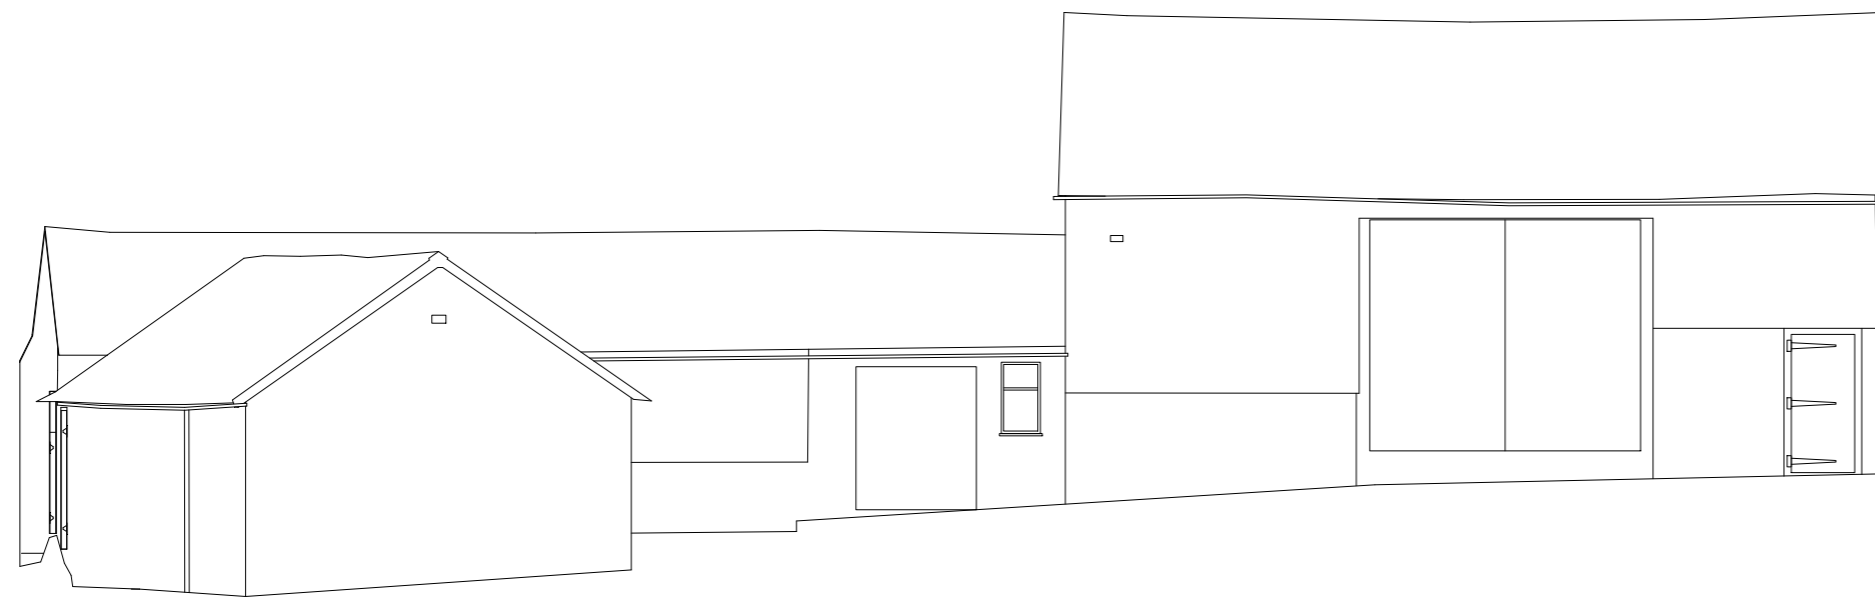

01 EXISTING (PRE-CONVERSION)
WEST ELEVATION

1:100

02 EXISTING (PRE-CONVERSION)
EAST ELEVATION

1:100

1:100

1:100

03 EXISTING (PRE-CONVERSION)
SOUTH ELEVATION

04 EXISTING (PRE-CONVERSION)
NORTH ELEVATION

mm³ design

Dairy Farm, Hillesden
Buckinghamshire, MK18 4BX

Tel: 01280 848 140
E: studio@mm3-design.co.uk

05.11.21 Issued for Submission

KR

Cowley Farm Barn & Stables

Original Pre-Conversion Elevations

05.11.21 AL(10)004 -