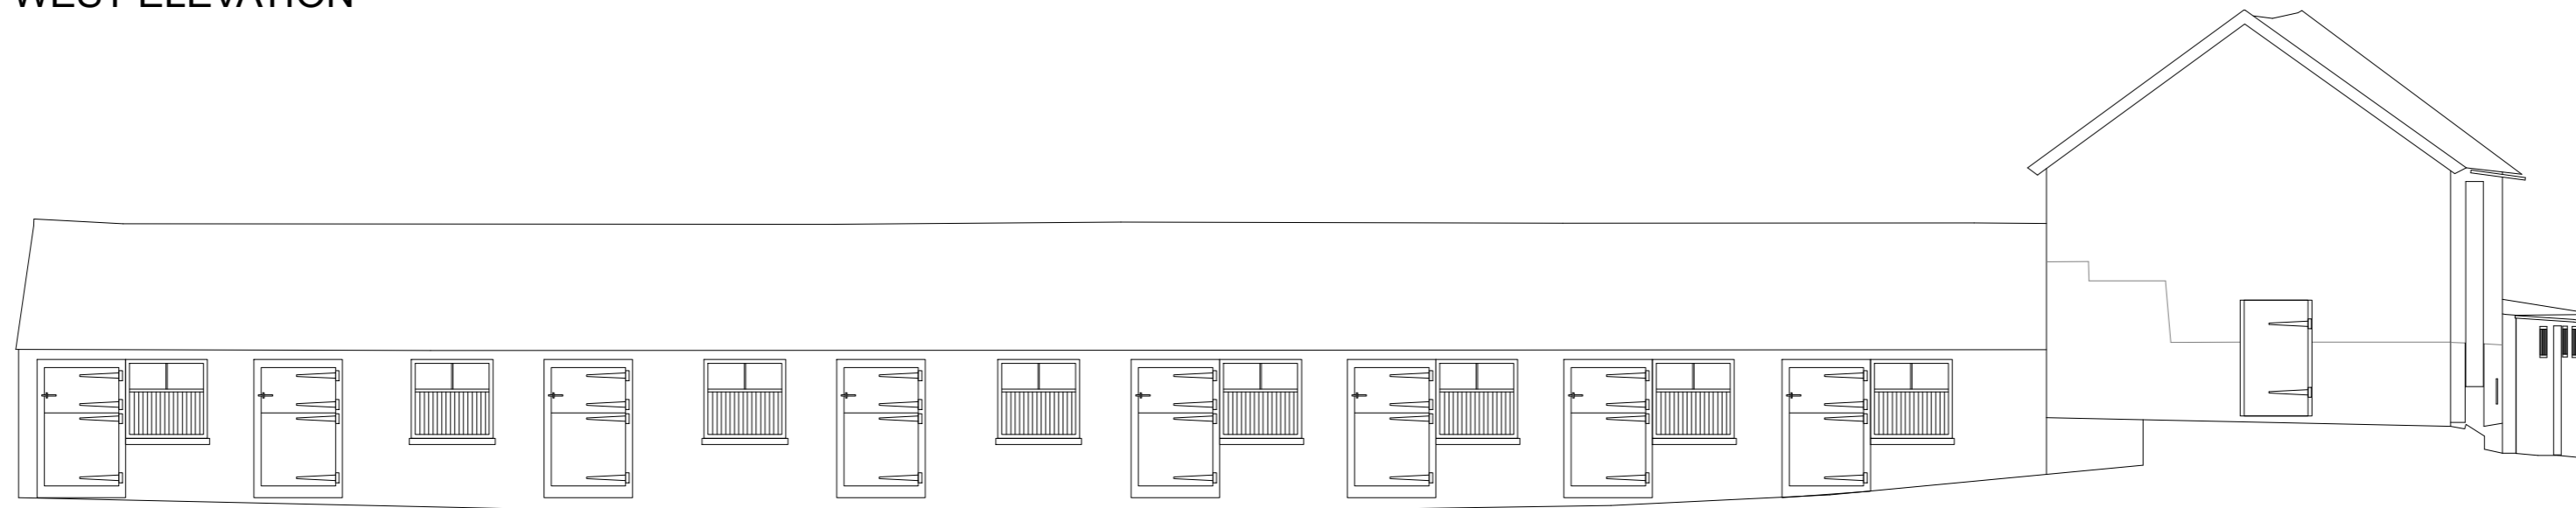

01 EXISTING (PRE-CONVERSION)
WEST ELEVATION

1:100

02 EXISTING (PRE-CONVERSION)
EAST ELEVATION

1:100

1:100

1:100

03 EXISTING (PRE-CONVERSION)
SOUTH ELEVATION

04 EXISTING (PRE-CONVERSION)
NORTH ELEVATION

mm³ design

Dairy Farm, Hillesden
Buckinghamshire, MK18 4BX

Tel: 01280 848 140
E: studio@mm3-design.co.uk

05.11.21 Issued for Submission

KR

Cowley Farm Barn & Stables

Original Pre-Conversion Elevations

05.11.21 AL(10)004 -