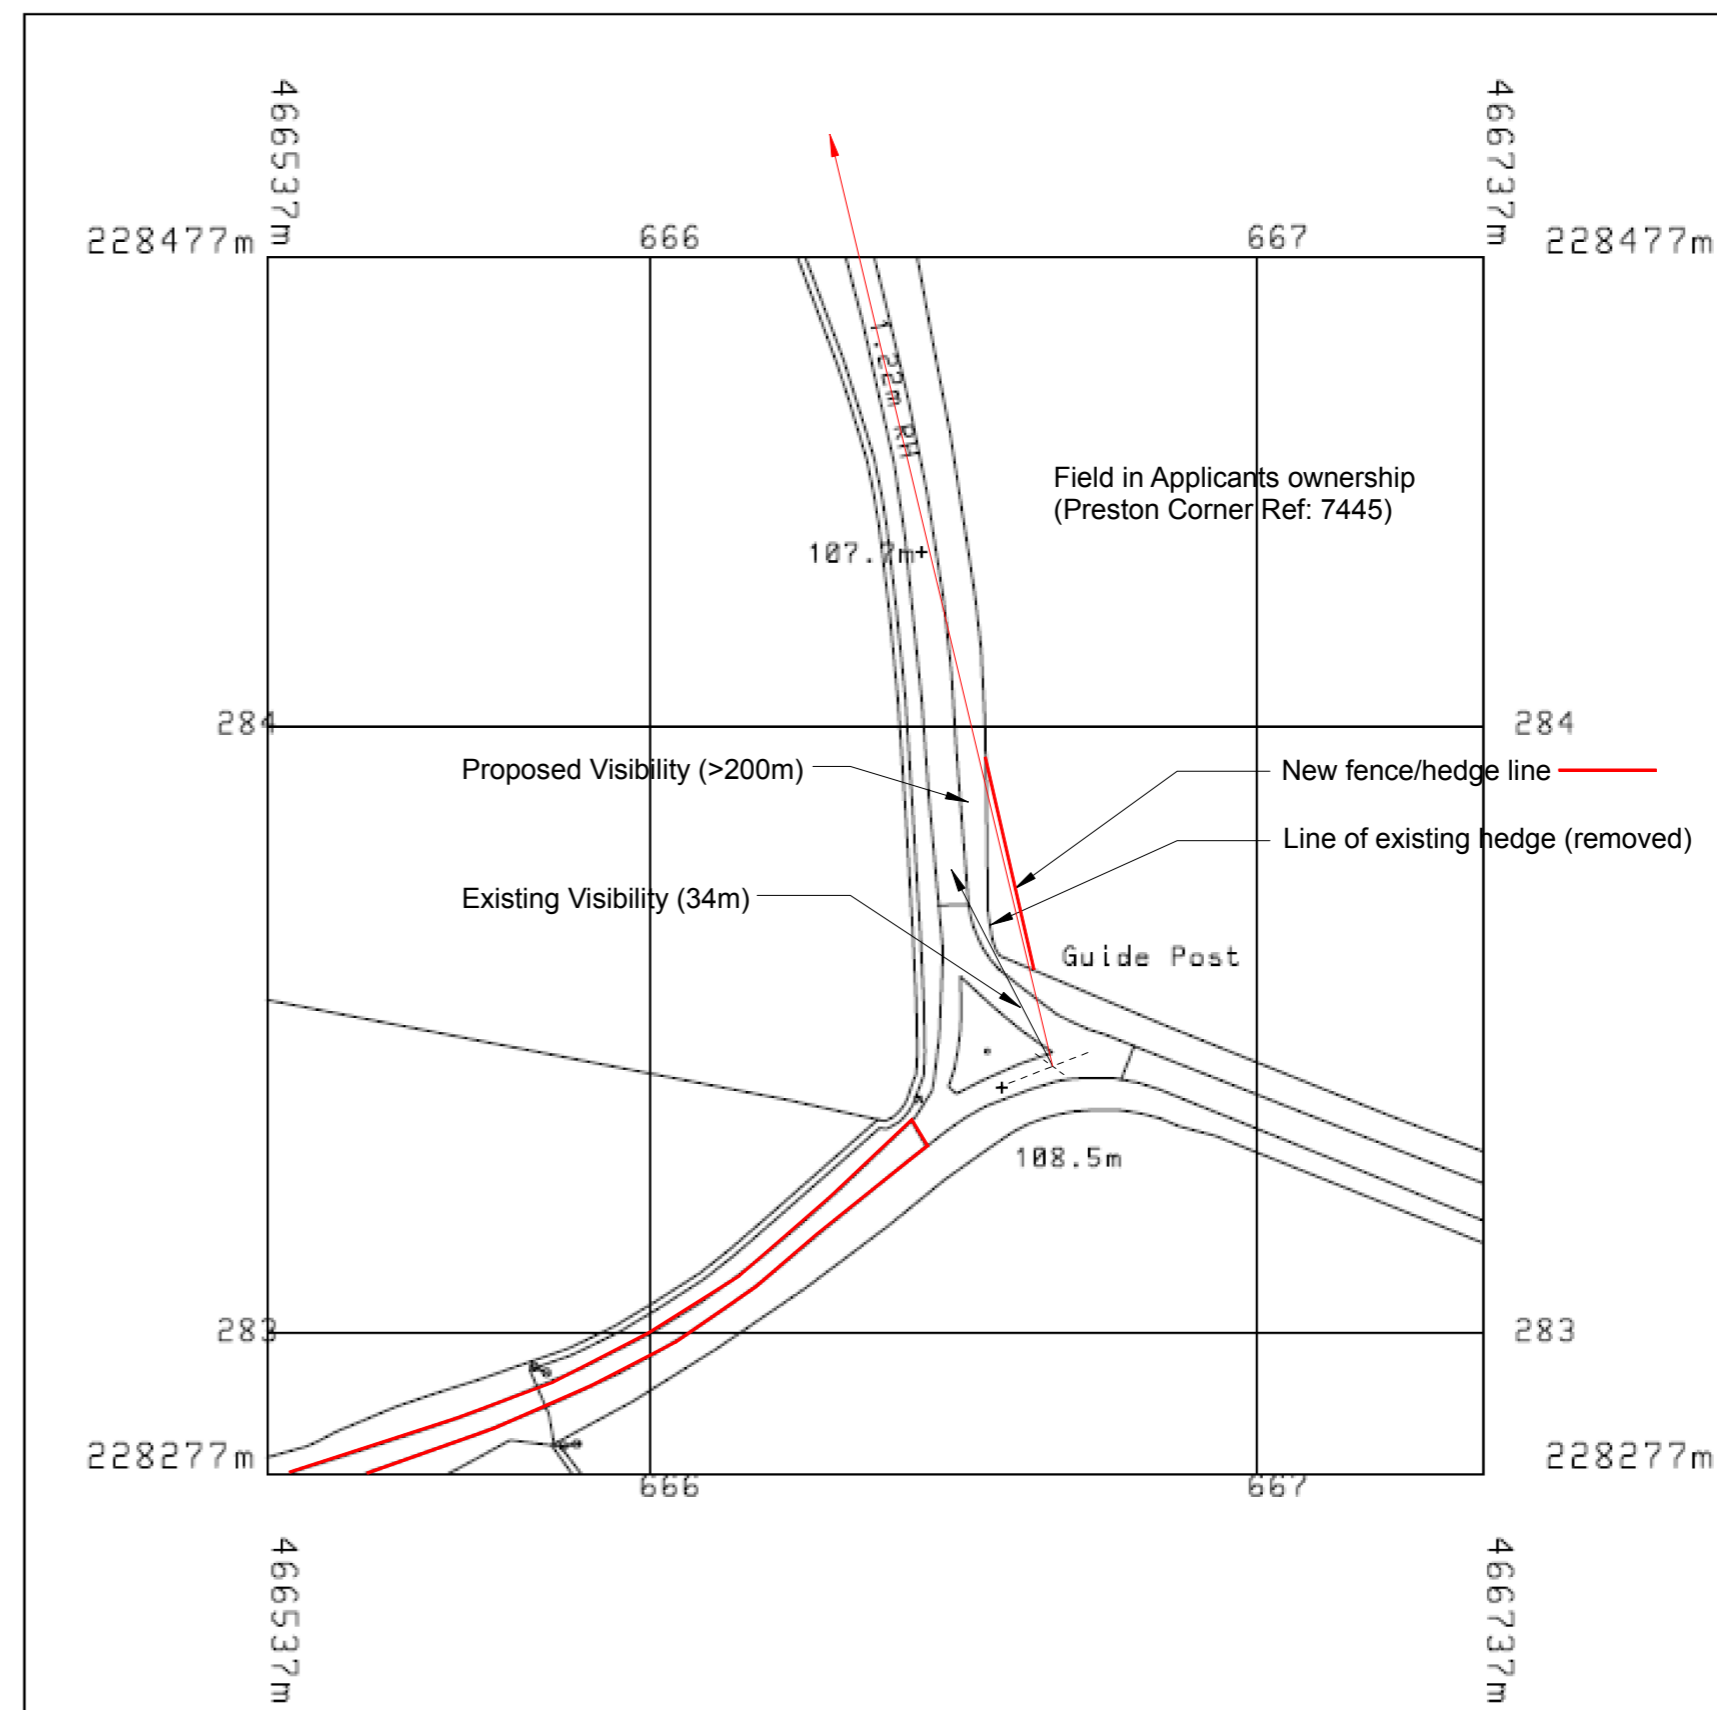

Metres
0 10 20 30 40 50
1:1250

N Cowley Farm, Preston Bissett,
Buckingham
MK18 4DR

01 EXISTING
SITE LOCATION LAYOUT

1:1250

20 0 20 40 60 80 100
Metres

02 PROPOSED
VISIBILITY SPLAY ALTERATIONS

mm³ design

Dairy Farm, Hillesden, Buckingham
Buckinghamshire, MK18 4BX.

Tel: 01280 848 140
E: studio@mm3-design.co.uk

- 16.11.21 Issued for Comment
A 02.12.21 Red Line updated to BCC Comment

KR
KR

Cowley Farm Barn & Calf Pens, Preston Bissett. MK18 4DR

Site Location Layout/Highways Junction Reconfiguration Details

20.01.19 AL(10)007 A

1:1250 @A3 KR ©