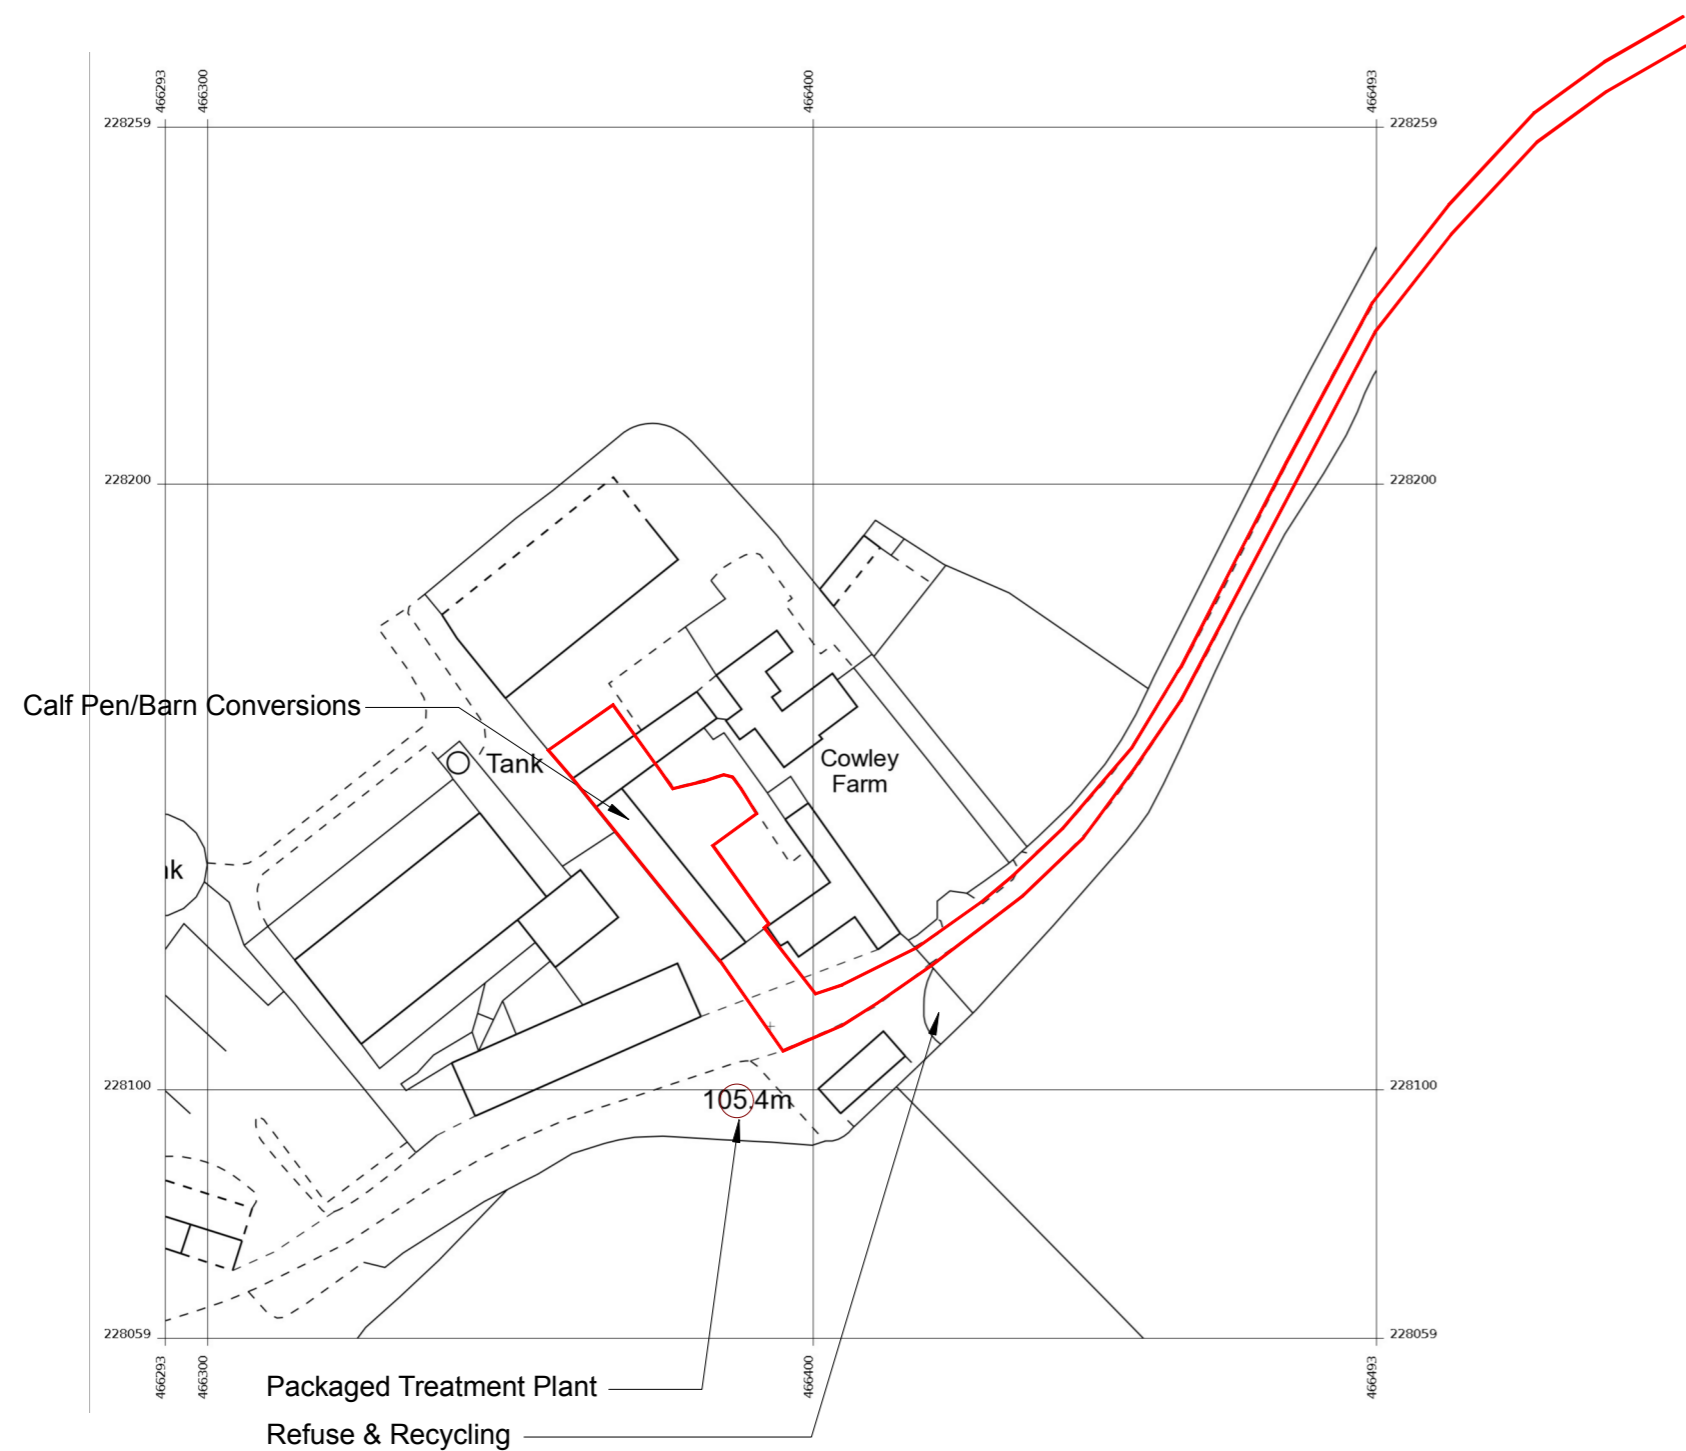

Metres
0 10 20 30 40 50
1:1250

N Cowley Farm, Preston Bissett,
Buckingham
MK18 4DR

01 EXISTING
SITE LOCATION LAYOUT

1:1250

20 0 20 40 60 80 100
Metres

02 PROPOSED
VISIBILITY SPLAY ALTERATIONS

mm³ design

Dairy Farm, Hillesden, Buckingham
Buckinghamshire, MK18 4BX.

Tel: 01280 848 140
E: studio@mm3-design.co.uk

- 16.11.21 Issued for Comment
A 02.12.21 Red Line updated to BCC Comment

KR
KR

Cowley Farm Barn & Calf Pens, Preston Bissett. MK18 4DR

Site Location Layout/Highways Junction Reconfiguration Details

20.01.19 AL(10)007 A

1:1250 @A3 KR ©