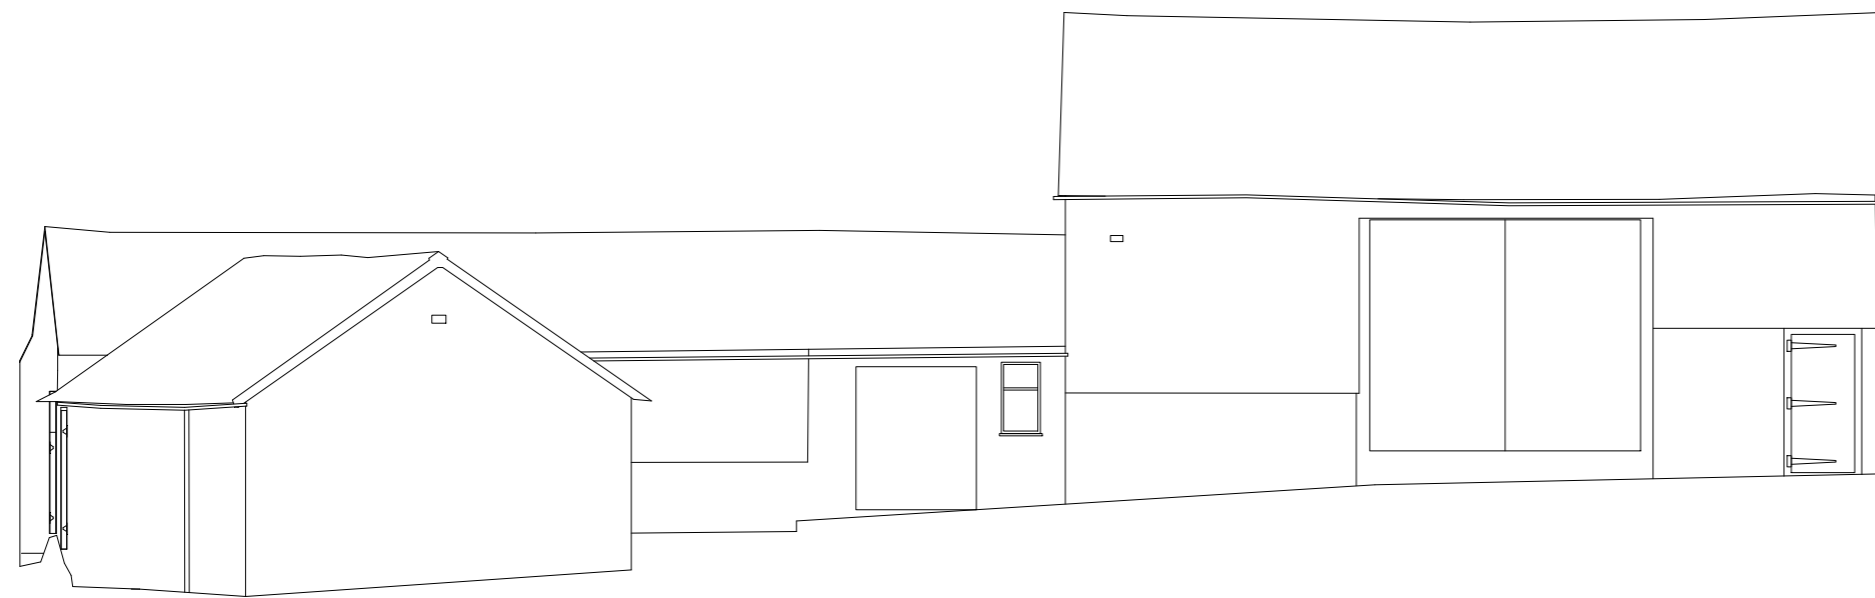

01 CONSENTED WEST ELEVATION

1:100

02 CONSENTED EAST ELEVATION

1:100

1:100

1:100

03 CONSENTED SOUTH ELEVATION

04 CONSENTED NORTH ELEVATION

**mm<sup>3</sup> design**

Dairy Farm, Hillesden  
Buckinghamshire, MK18 4BX

Tel: 01280 848 140  
E: studio@mm3-design.co.uk

05.11.21 Issued for Submission

KR

Cowley Farm Barn & Stables

Consented Elevations

05.11.21 AL(10)005 -