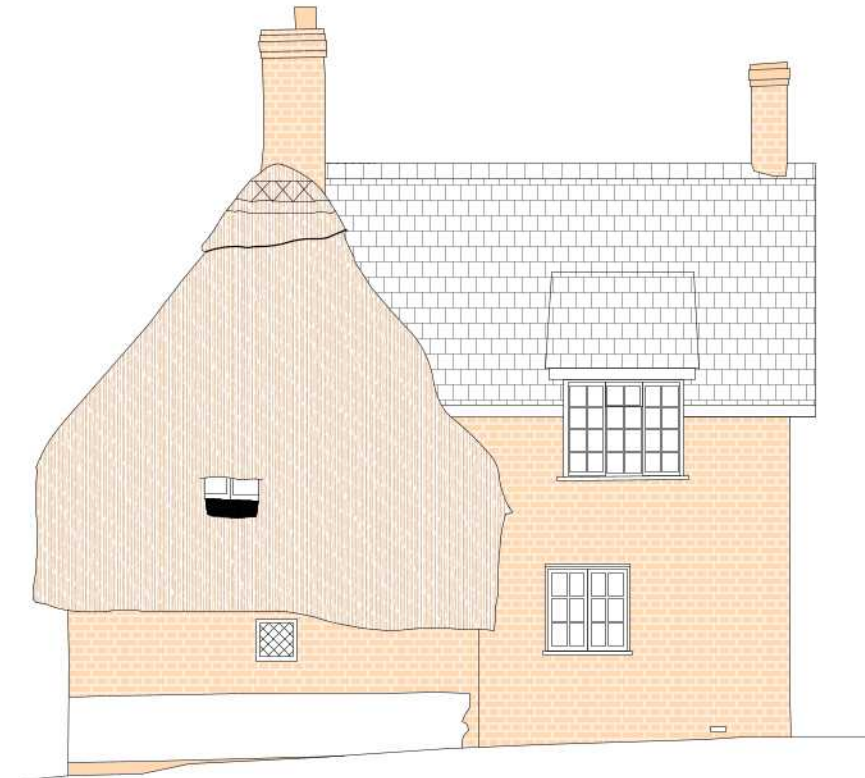

Popes Cottage

Existing Elevations

1:100 @ A3

South

West

North

East

REVISION	DATE	VARIATION

PROJECT NAME	
POPES COTTAGE	
ADDRESS	DRAWING NUMBER
POPES COTTAGE	004
LYNDHURST ROAD	DATE
BROOK	06.05.21
S043 7HE	REVISION
DRAWING TITLE	
EXISTING ELEVATIONS	
SCALE	
1:100 @A3	