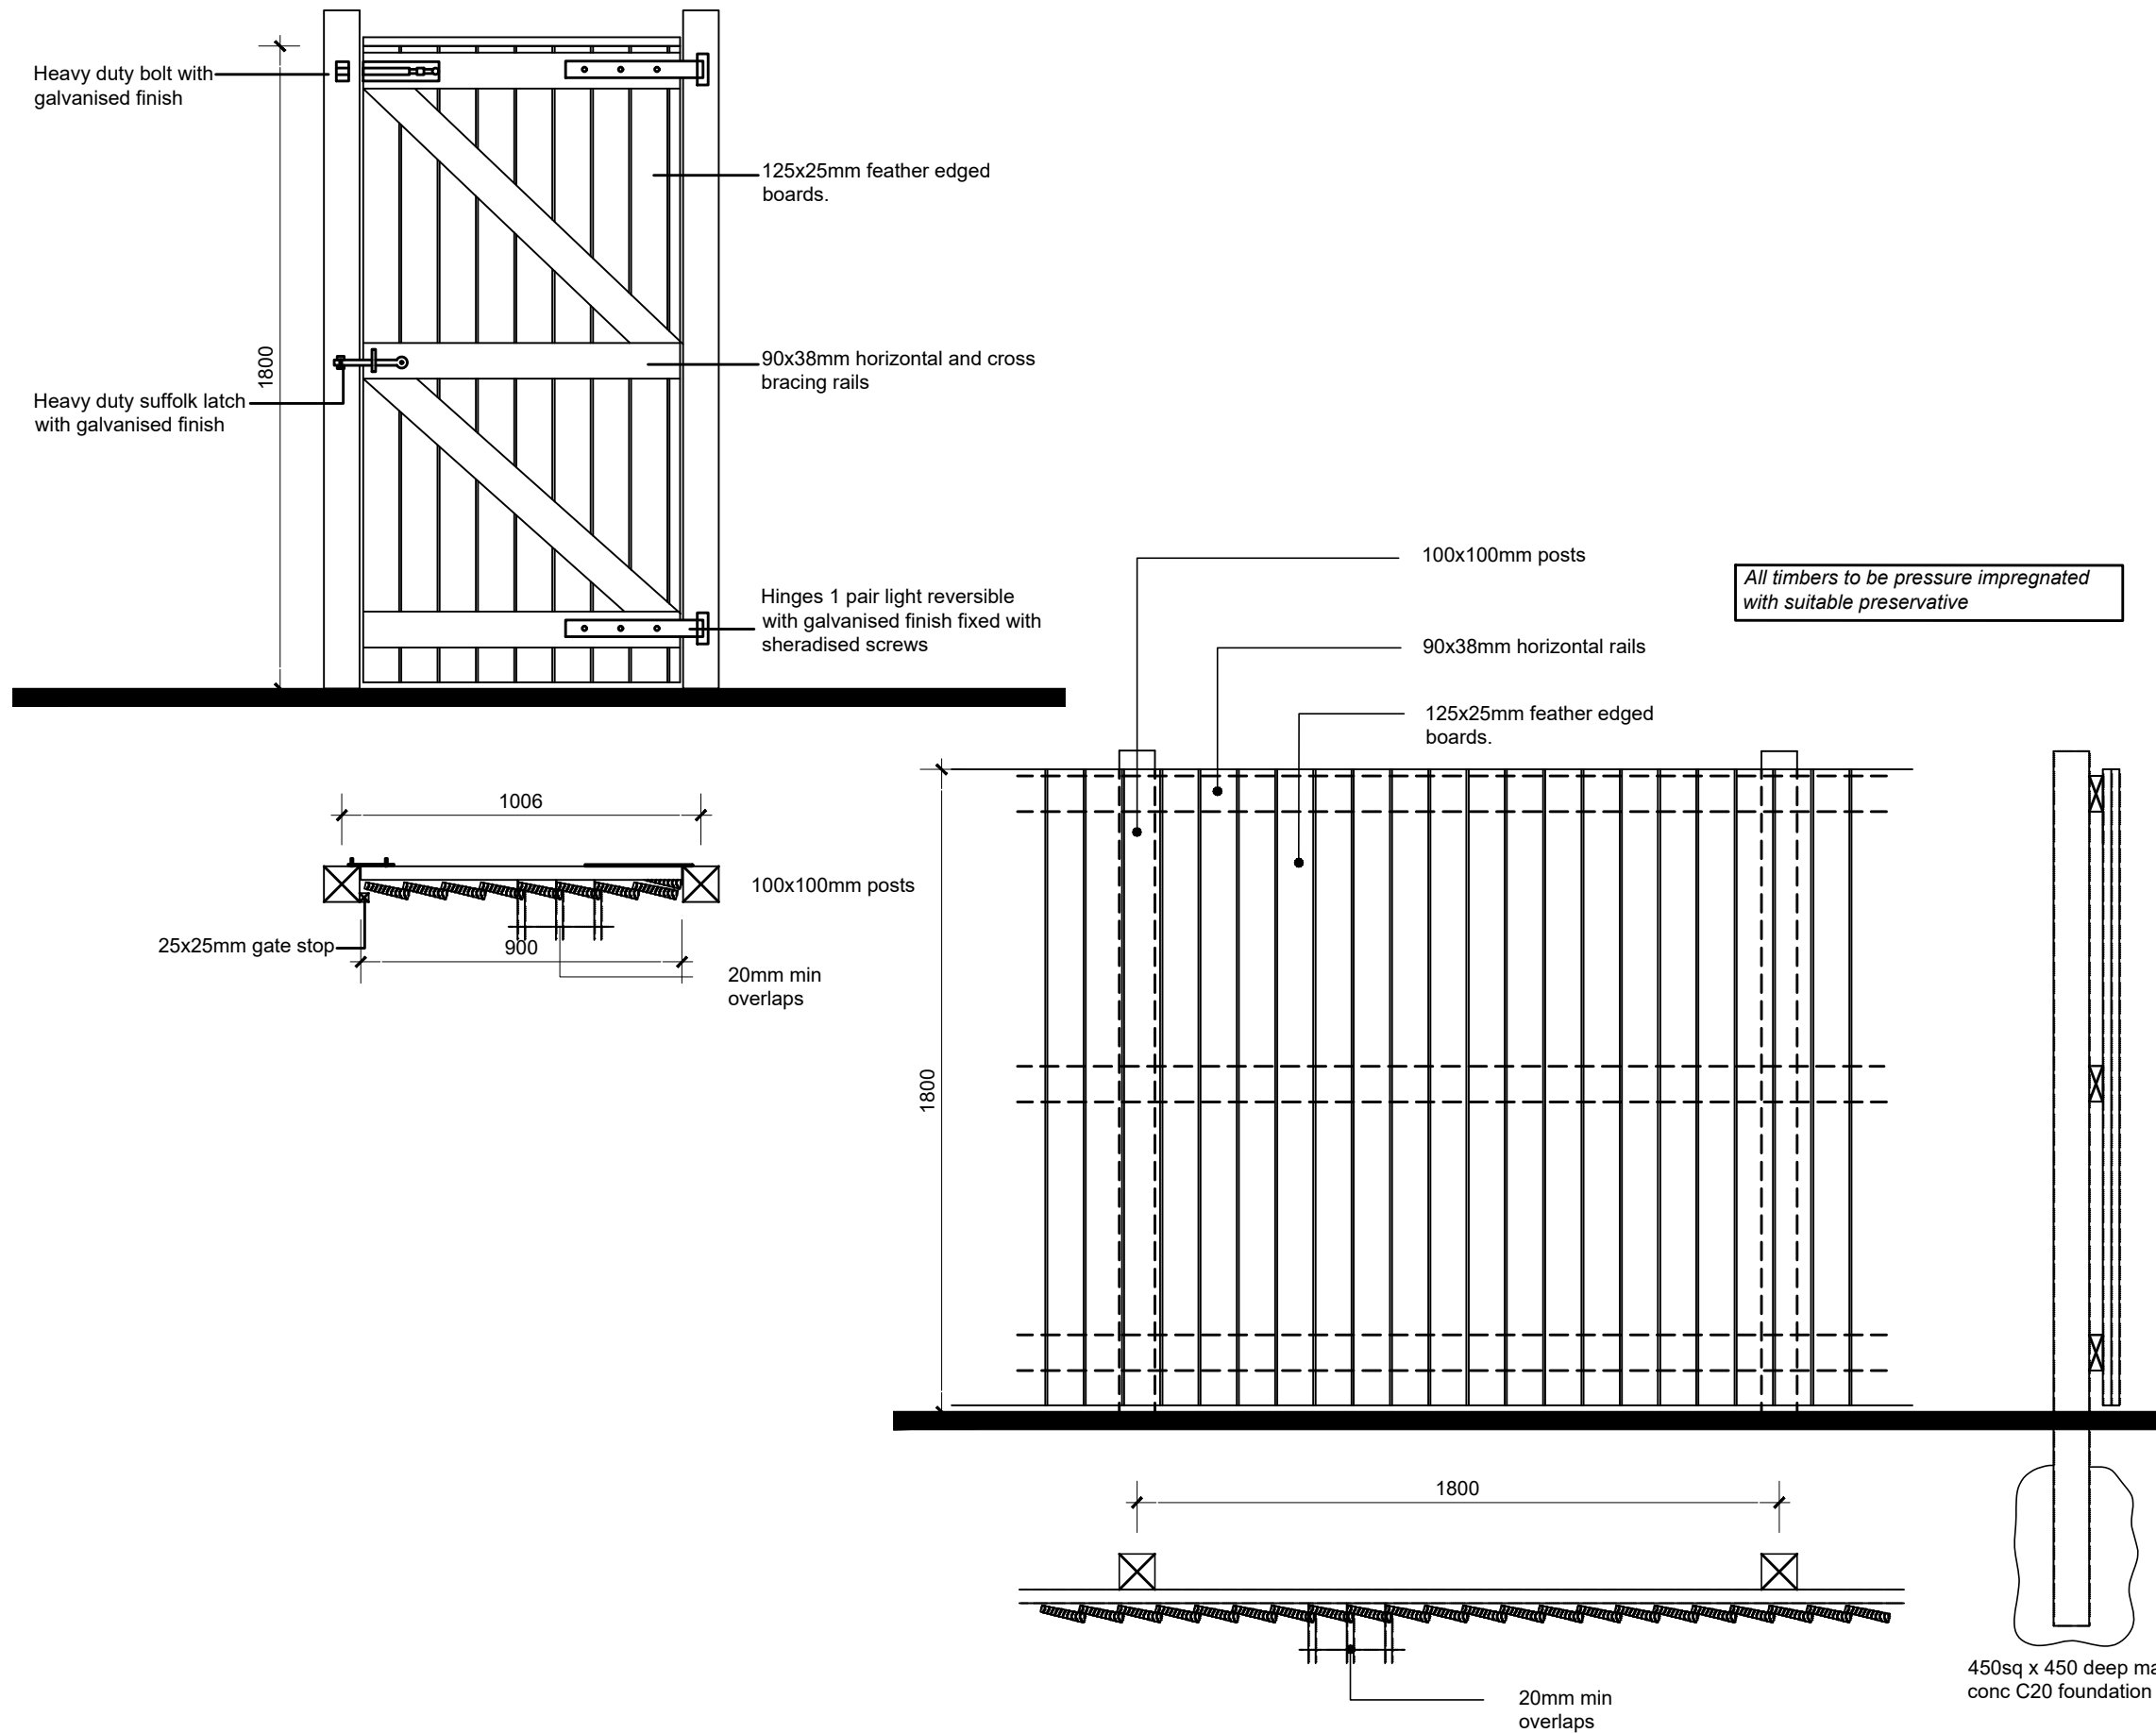

1.8m Feather Edged Fence

NB. ALL TIMBER TO BE PRESSURE TREATED WITH PRESERVATIVE.

P1	15.08.17	First Revision	GH	TF	TF
Rev.	Date	Amendment	Drawn	Chkd.	Appd.

WAINHOMES
 BUILDING BRITAIN'S HERITAGE
Wainhomes (North West) Limited
 Kelburn Court, Daten Park, Birchwood
 Warrington WA3 6UT
 Telephone: 01925 885400
 Facsimile: 01925 885499

Project Title
Fence Details

Status
FOR INFORMATION

Drawing Title
1.8M Feather Edged Fence

Drawn	Date	Checked	Date	Approved	Date
GH	AUG 2017	TF	AUG 2017	TF	AUG 2017

Scale	Orig Size	Dimensions
1:20	A3	

Project No.	Drawing File
-------------	--------------

Drawing No.	Rev.
FD-004	P1