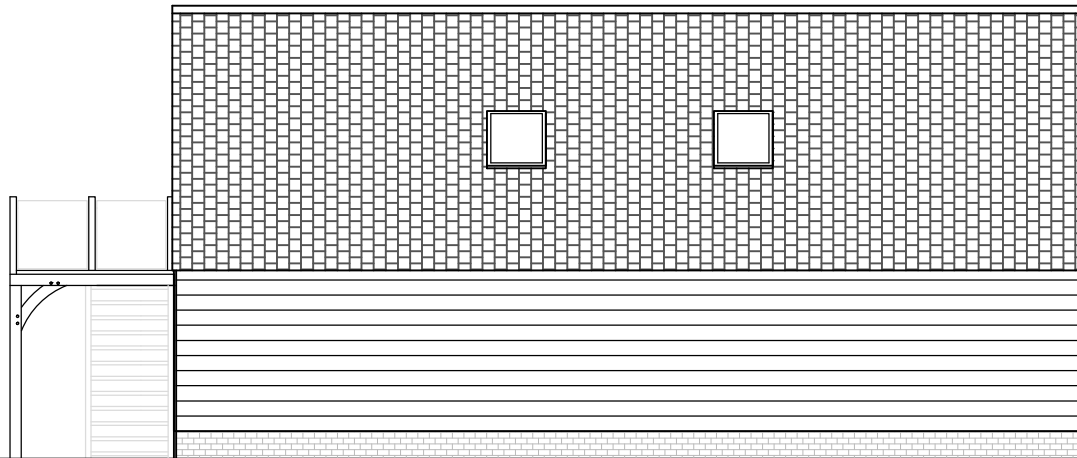

Right Elevation

Front Elevation

Rear Elevation

Left Elevation

M L Oak Buildings
M L Renovations LTD
01263 861970
www.mlrenovations.com
info@mlrenovations.co.uk

ELEVATIONS
Scale 1:100 @ A4