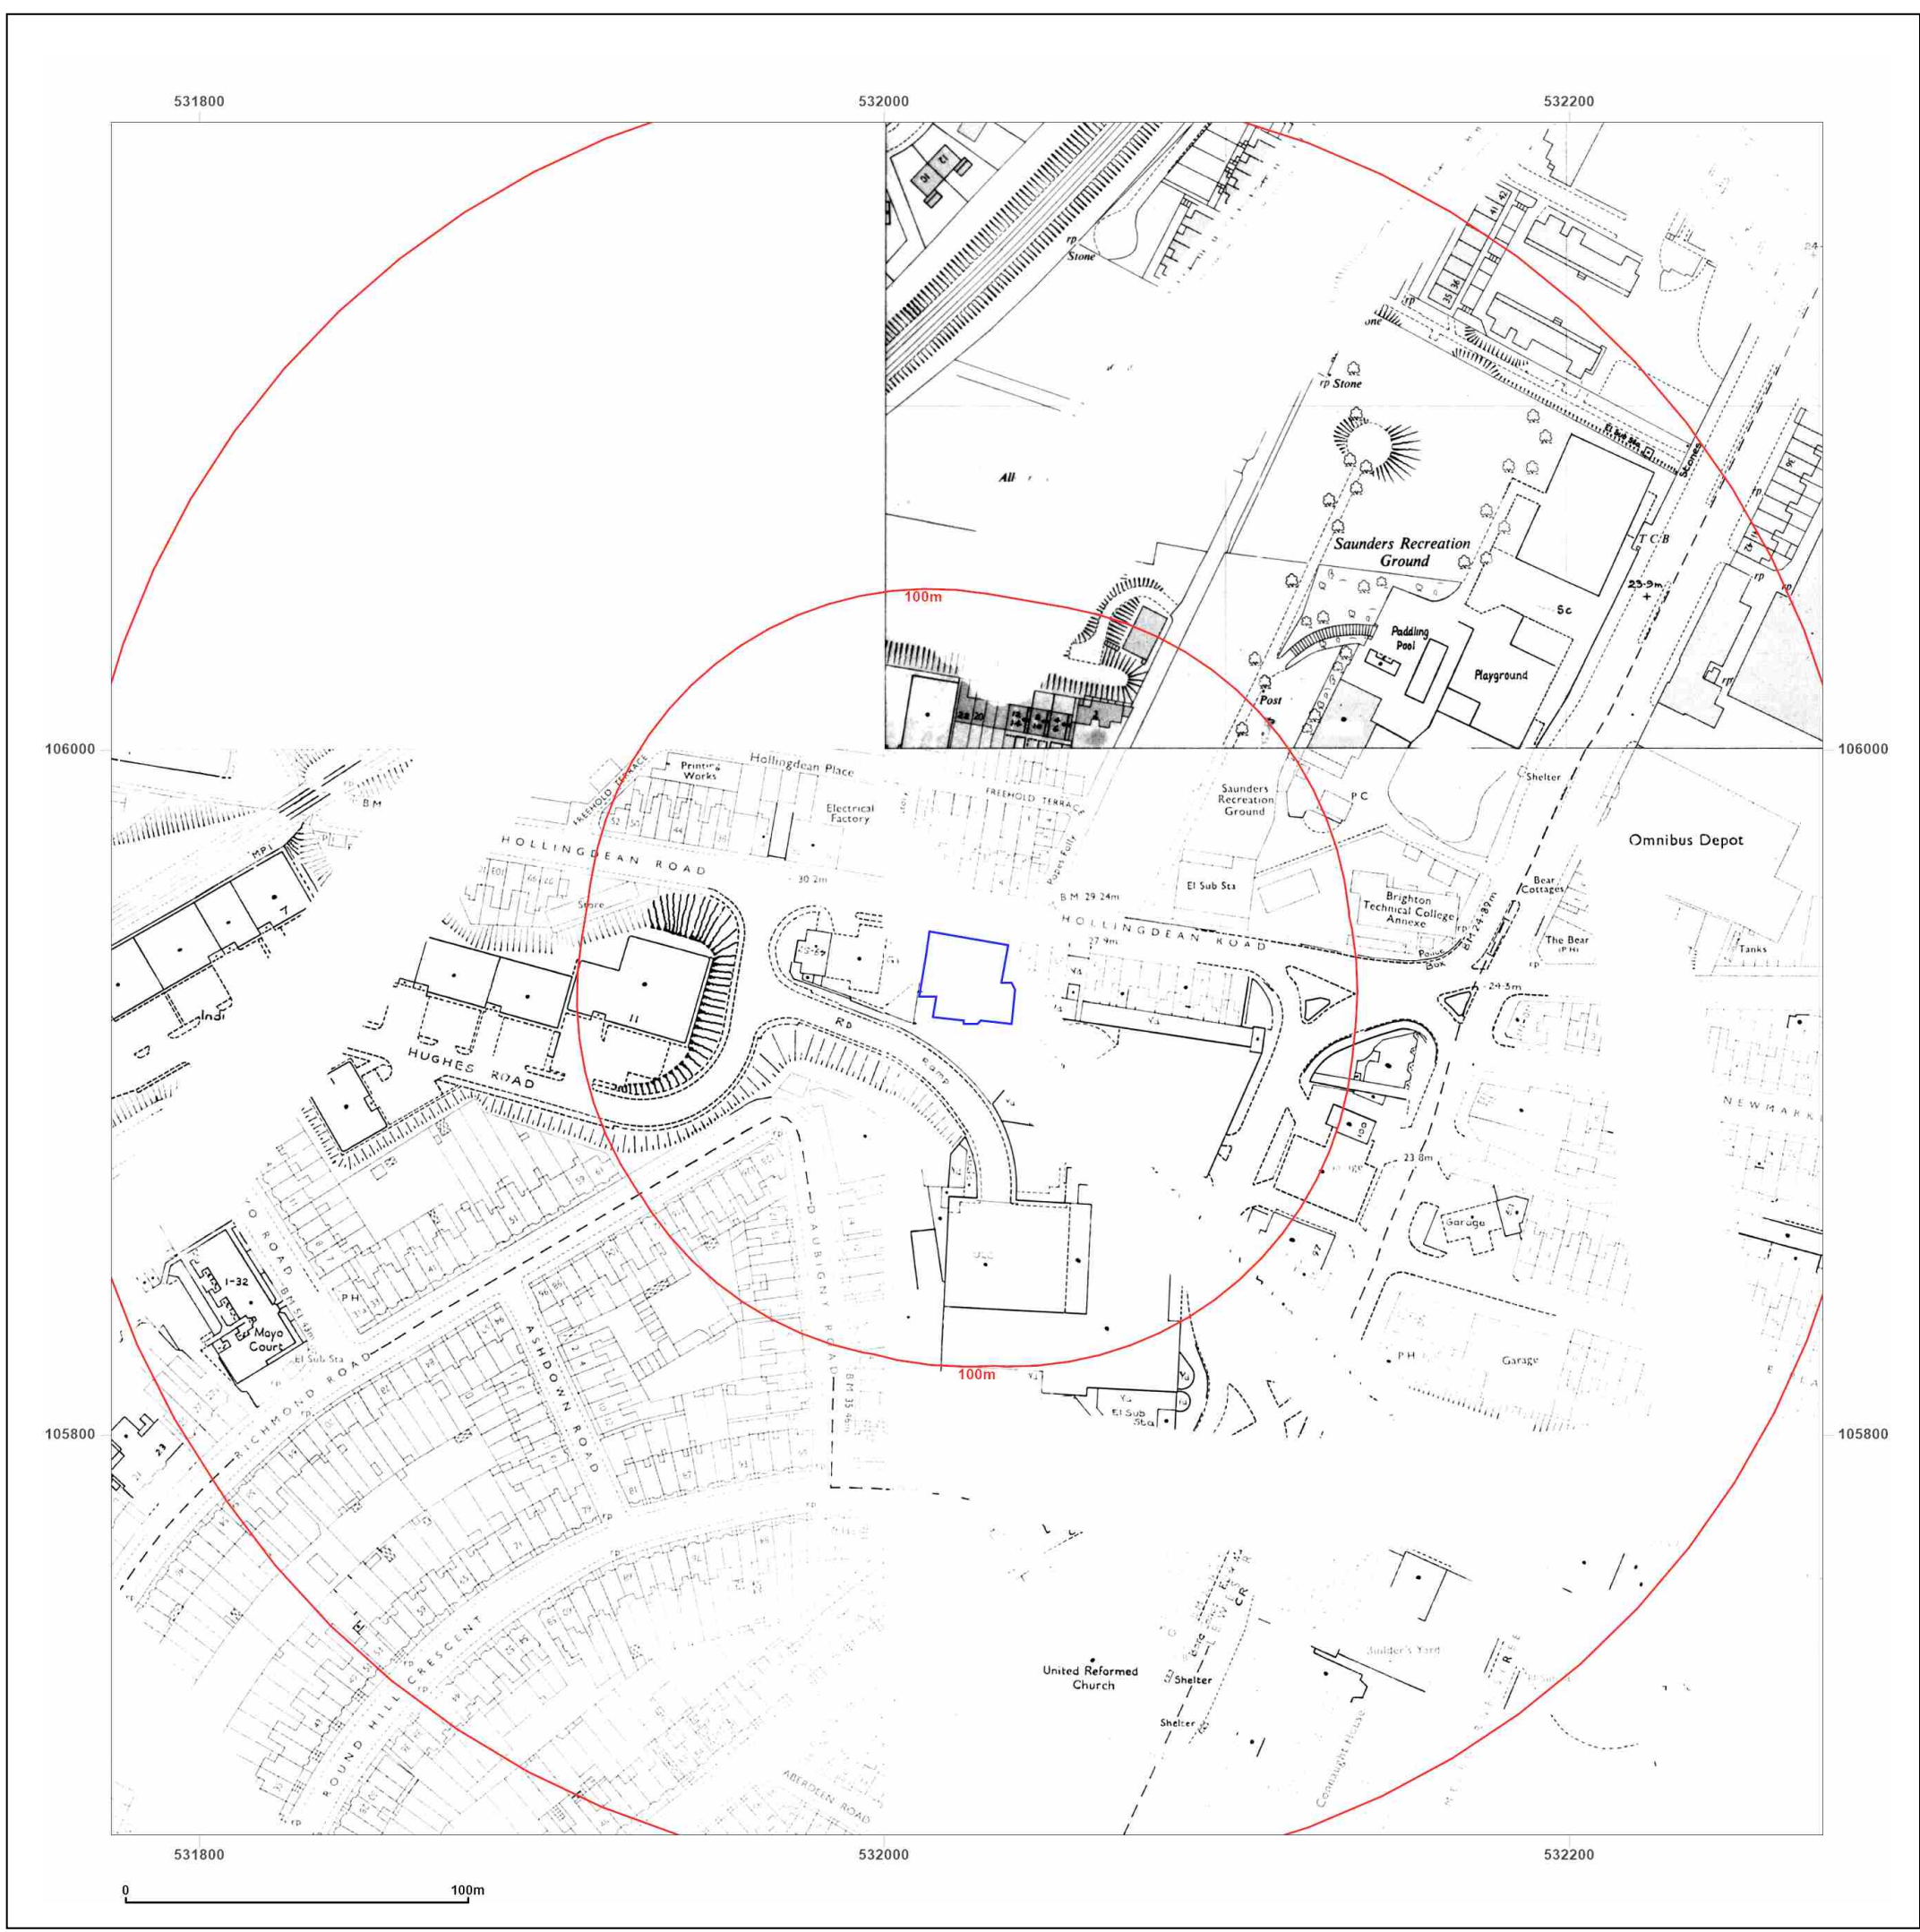

Site Details:

Hollingdean Road, Brighton,
BN2 4AA

Client Ref: P15063_
Report Ref: GS-7639771
Grid Ref: 532024, 105933

Map Name: National Grid

Map date: 1985-1988

Scale: 1:1,250

Printed at: 1:2,000

Surveyed 1988
Revised 1988
Edition N/A
Copyright 1988
Levelled N/A

Surveyed N/A
Revised N/A
Edition N/A
Copyright 1987
Levelled 1967

Surveyed N/A
Revised N/A
Edition N/A
Copyright 1985
Levelled 1967

Produced by
Groundsure Insights
T: 08444 159000
E: info@groundsure.com
W: www.groundsure.com

© Crown copyright and database rights 2018 Ordnance Survey 100035207

Production date: 09 March 2021

Map legend available at:
www.groundsure.com/sites/default/files/groundsure_legend.pdf