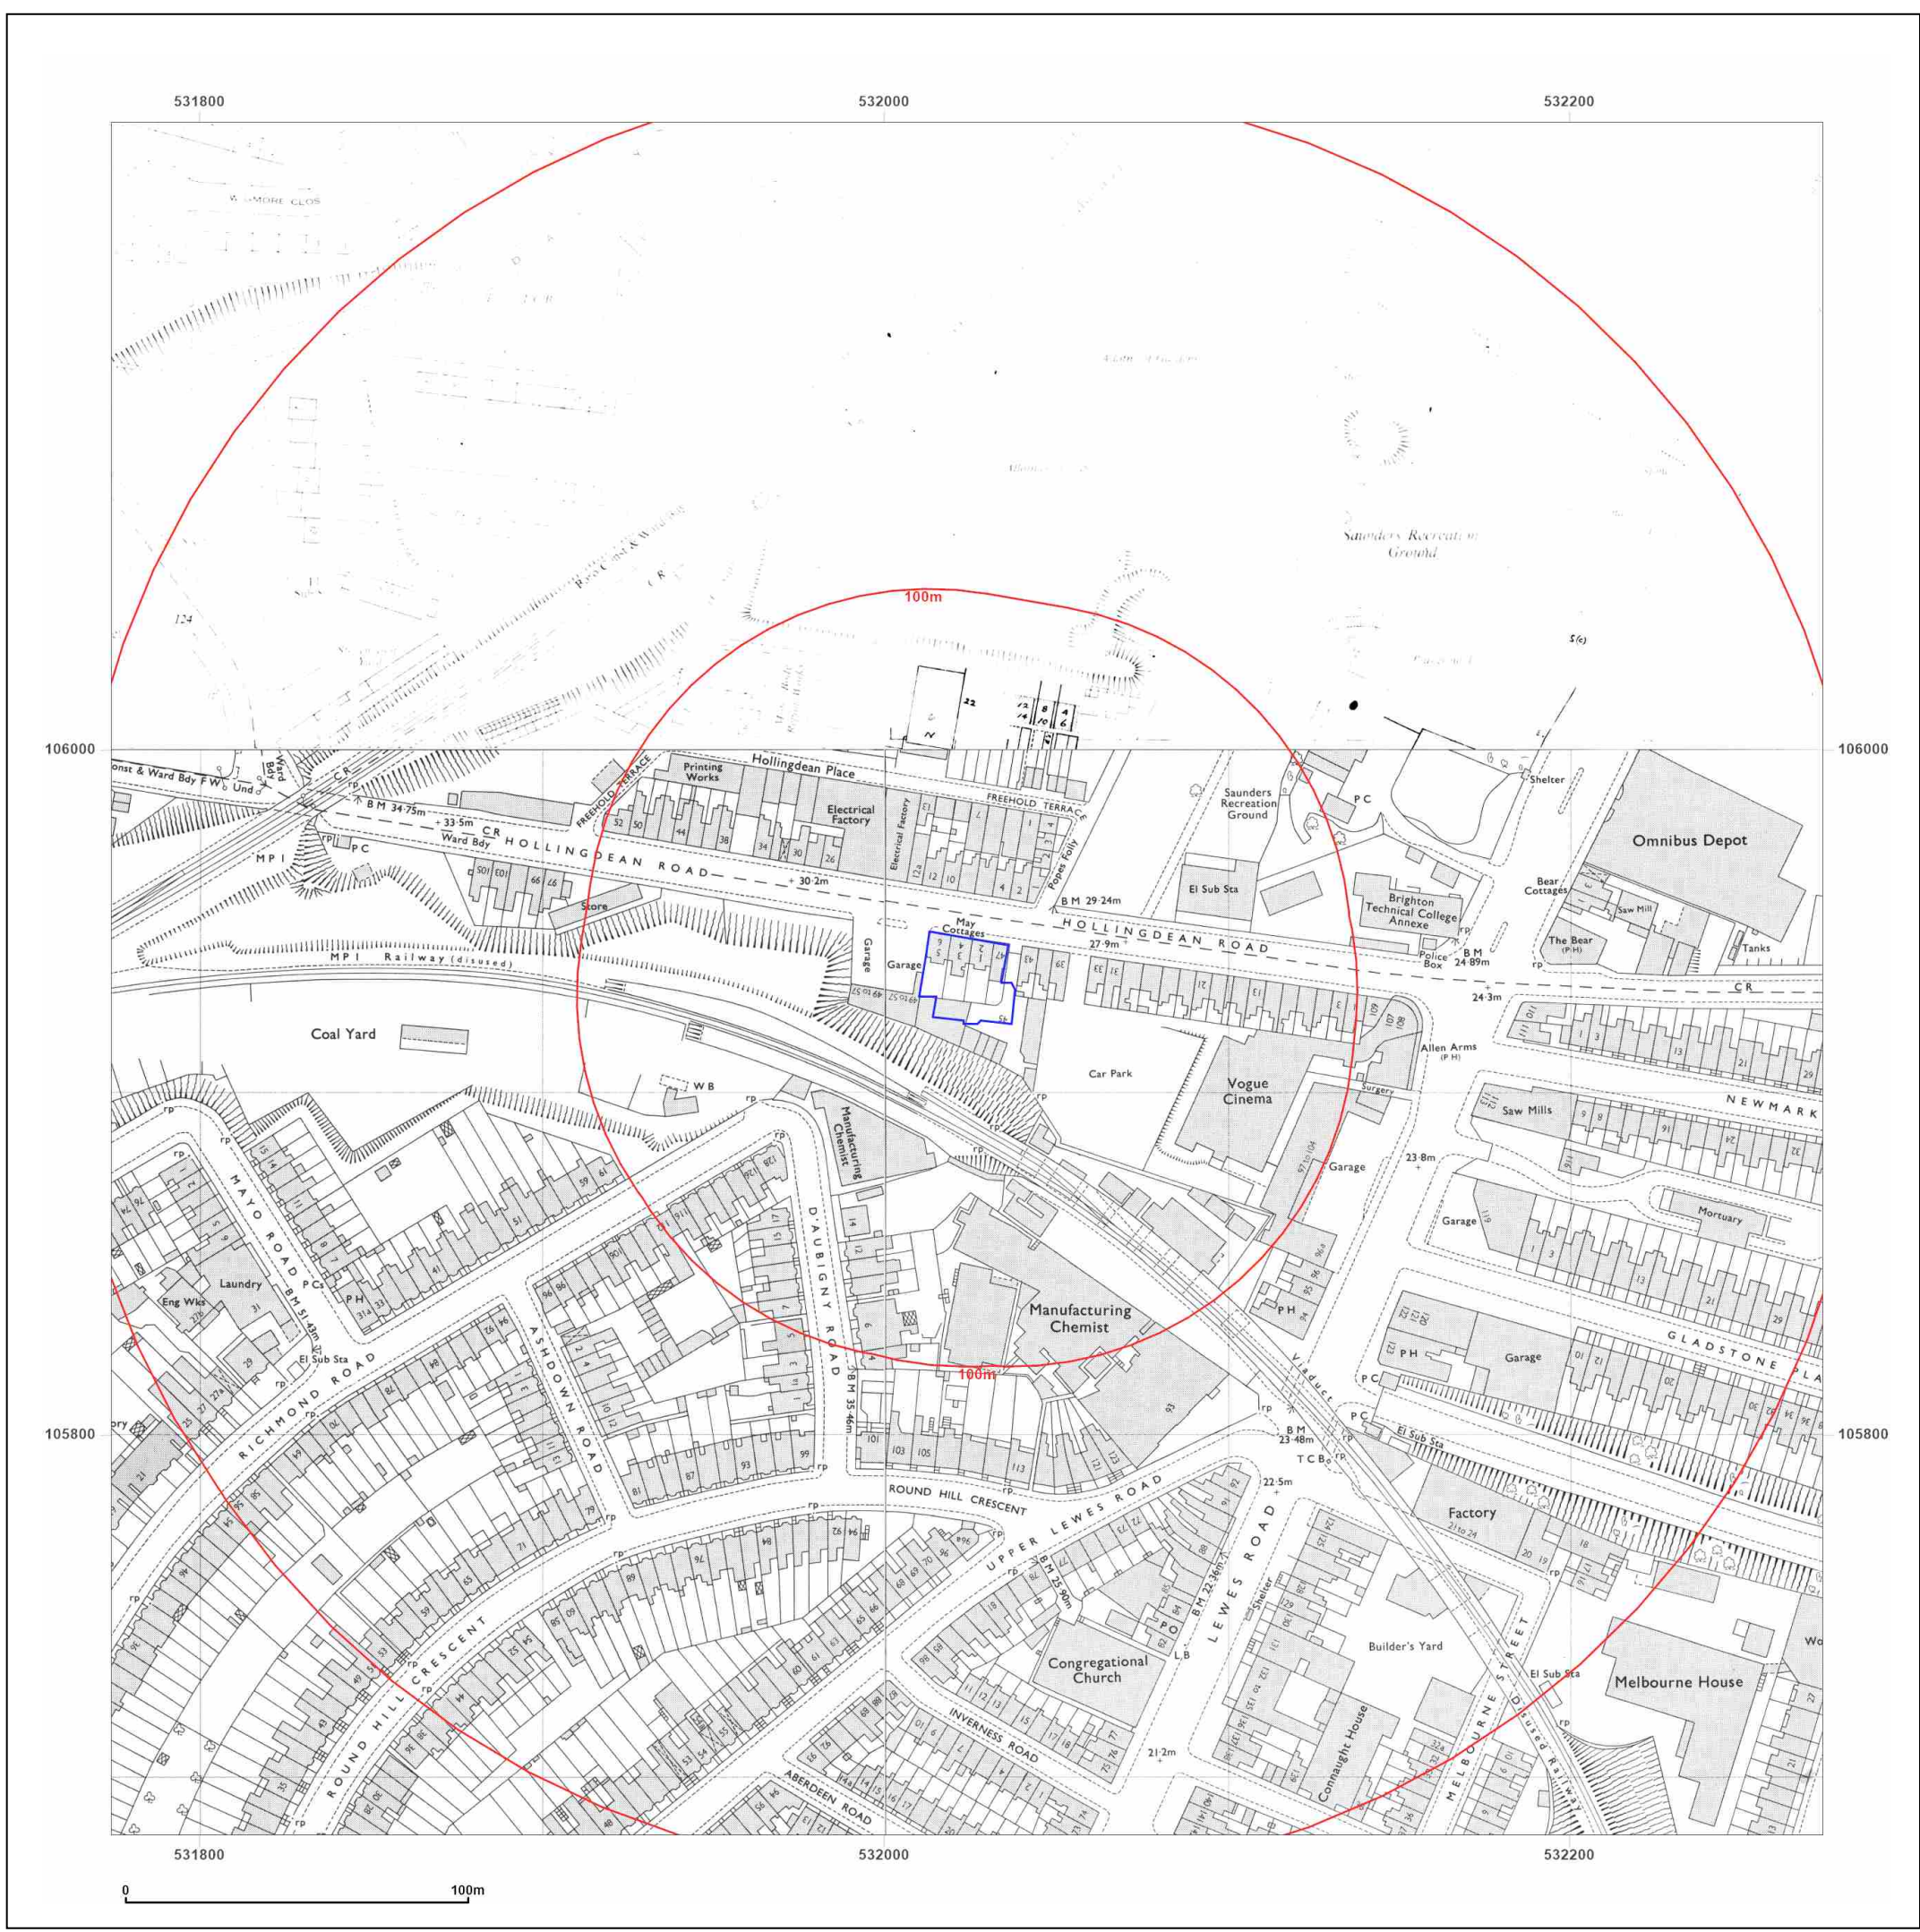

© Crown copyright and database rights 2018 Ordnance Survey 100035207

Production date: 09 March 2021

Map legend available at:
www.groundsure.com/sites/default/files/groundsure_legend.pdf

Site Details:

Hollingdean Road, Brighton,
BN2 4AA