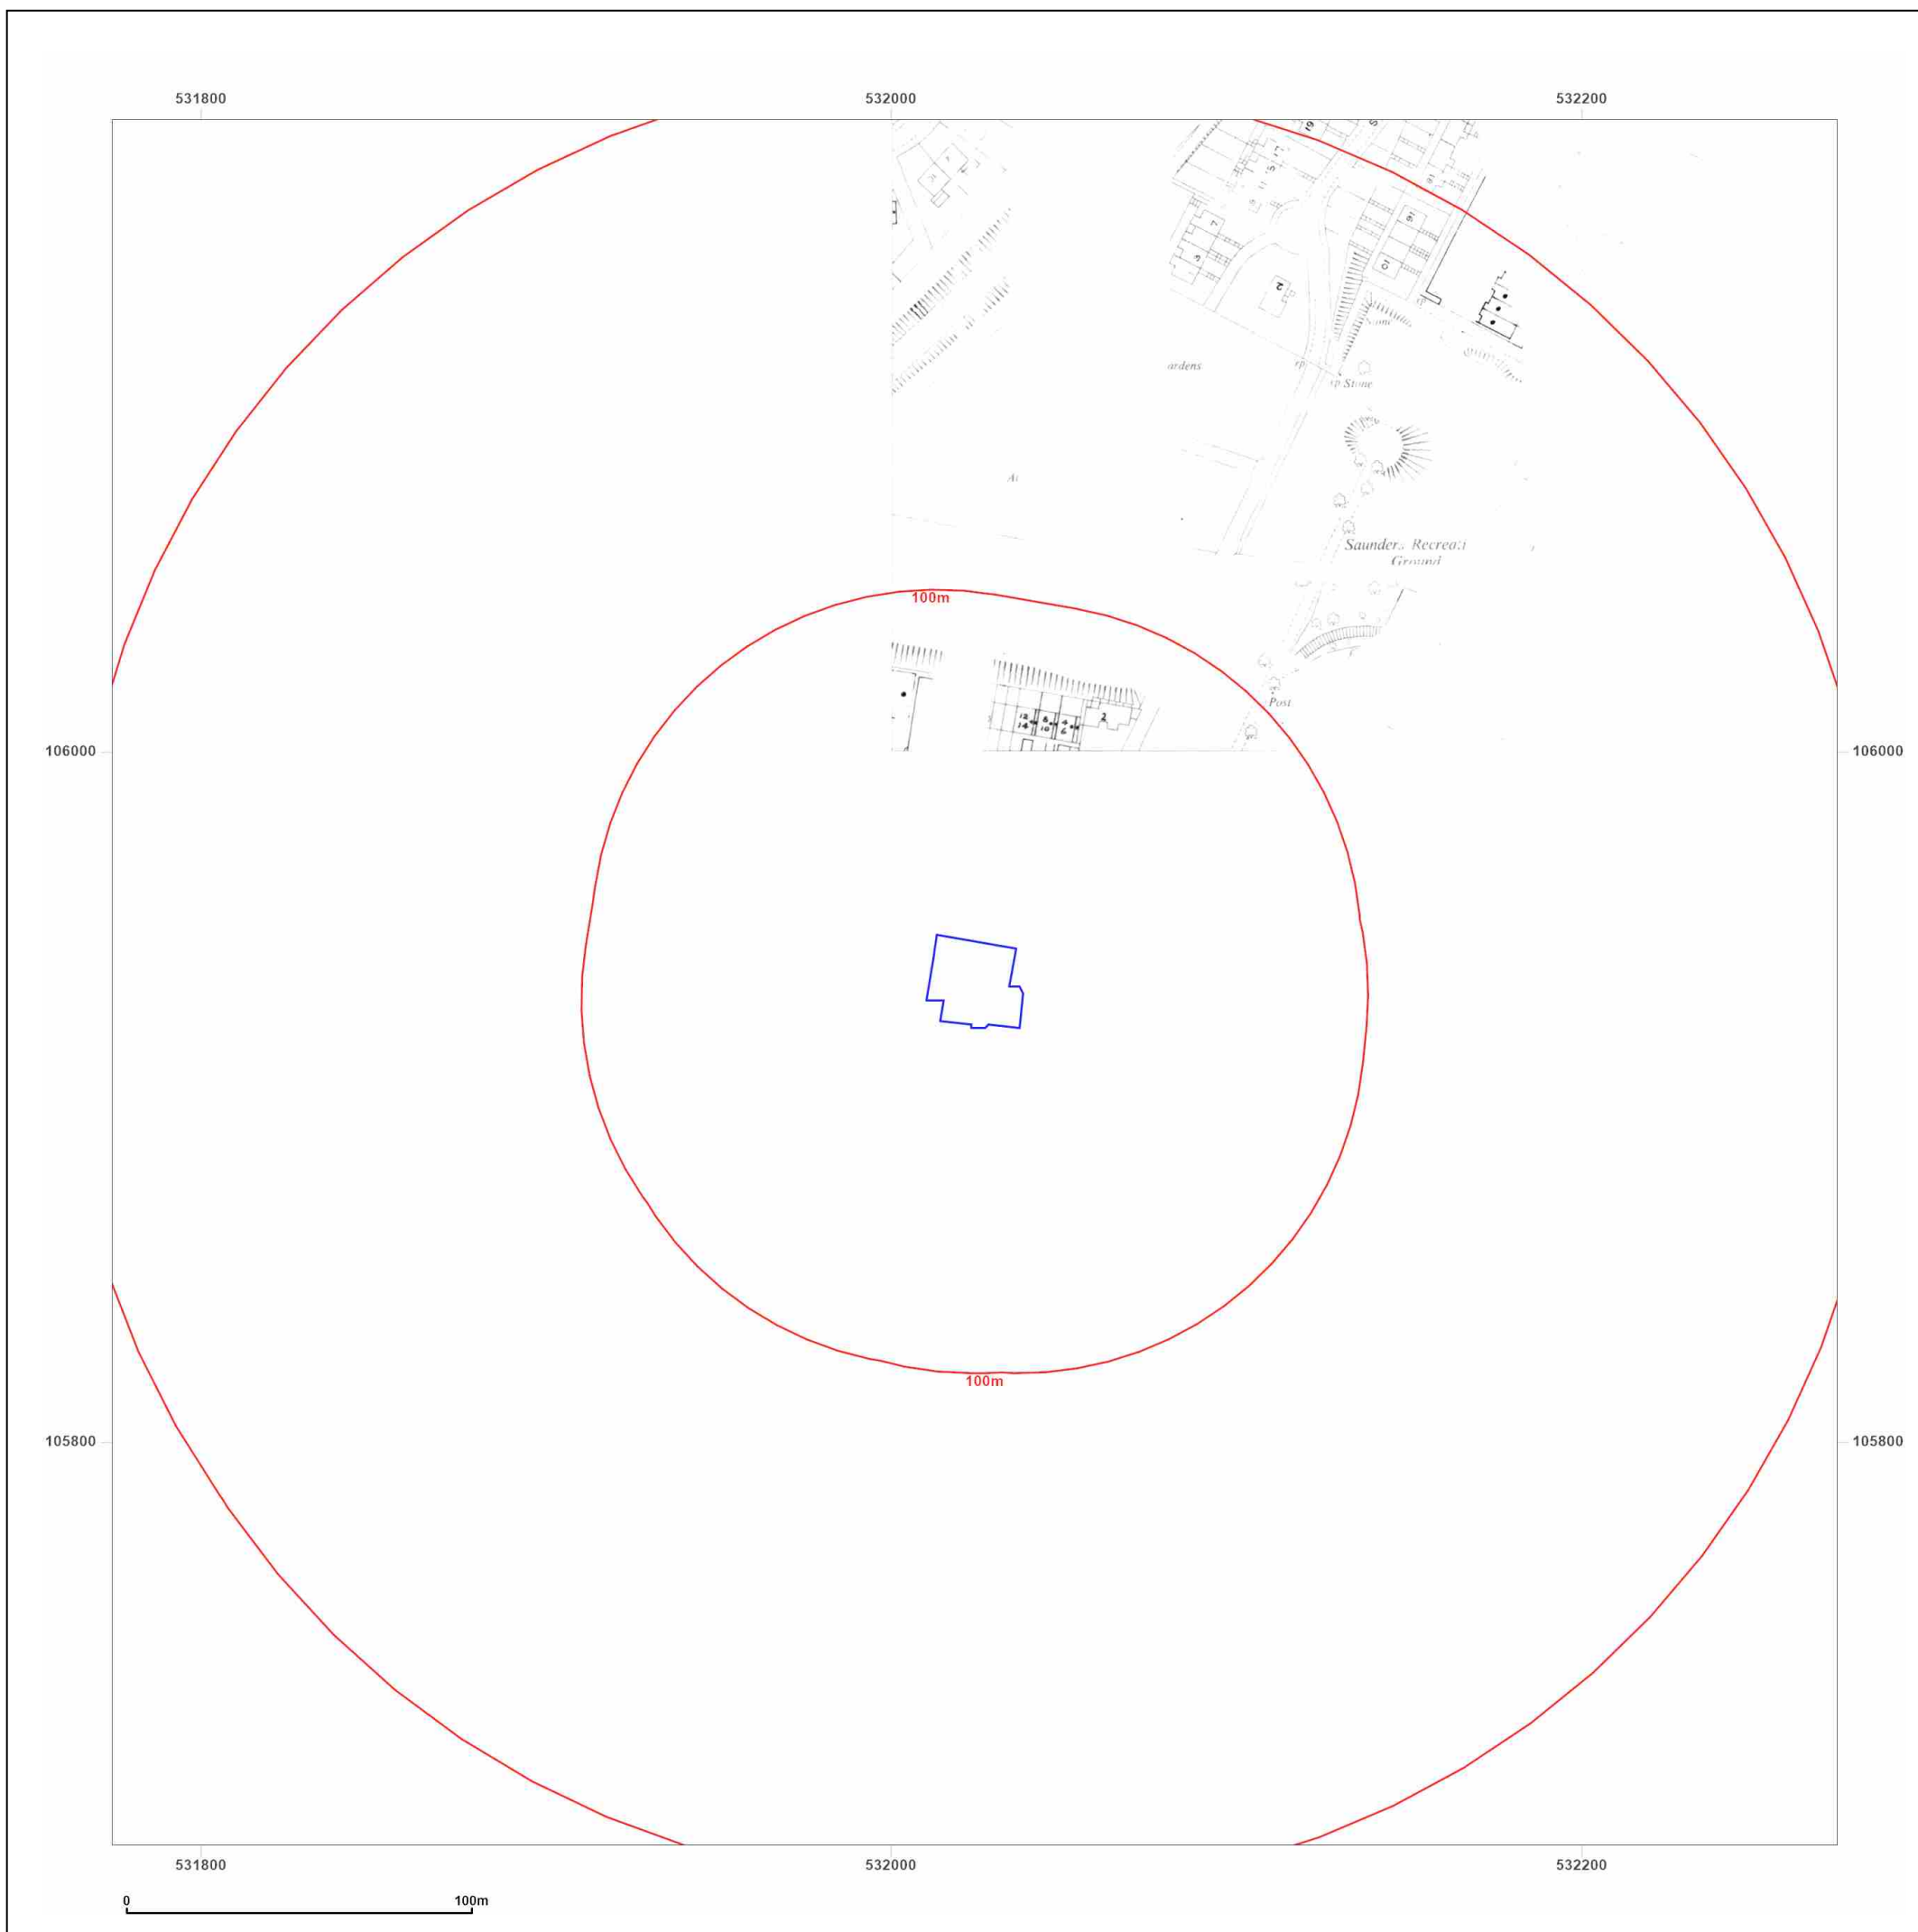

Produced by
Groundsure Insights
T: 08444 159000
E: info@groundsure.com
W: www.groundsure.com

© Crown copyright and database rights 2018 Ordnance Survey 100035207

Production date: 09 March 2021

Map legend available at:
www.groundsure.com/sites/default/files/groundsure_legend.pdf