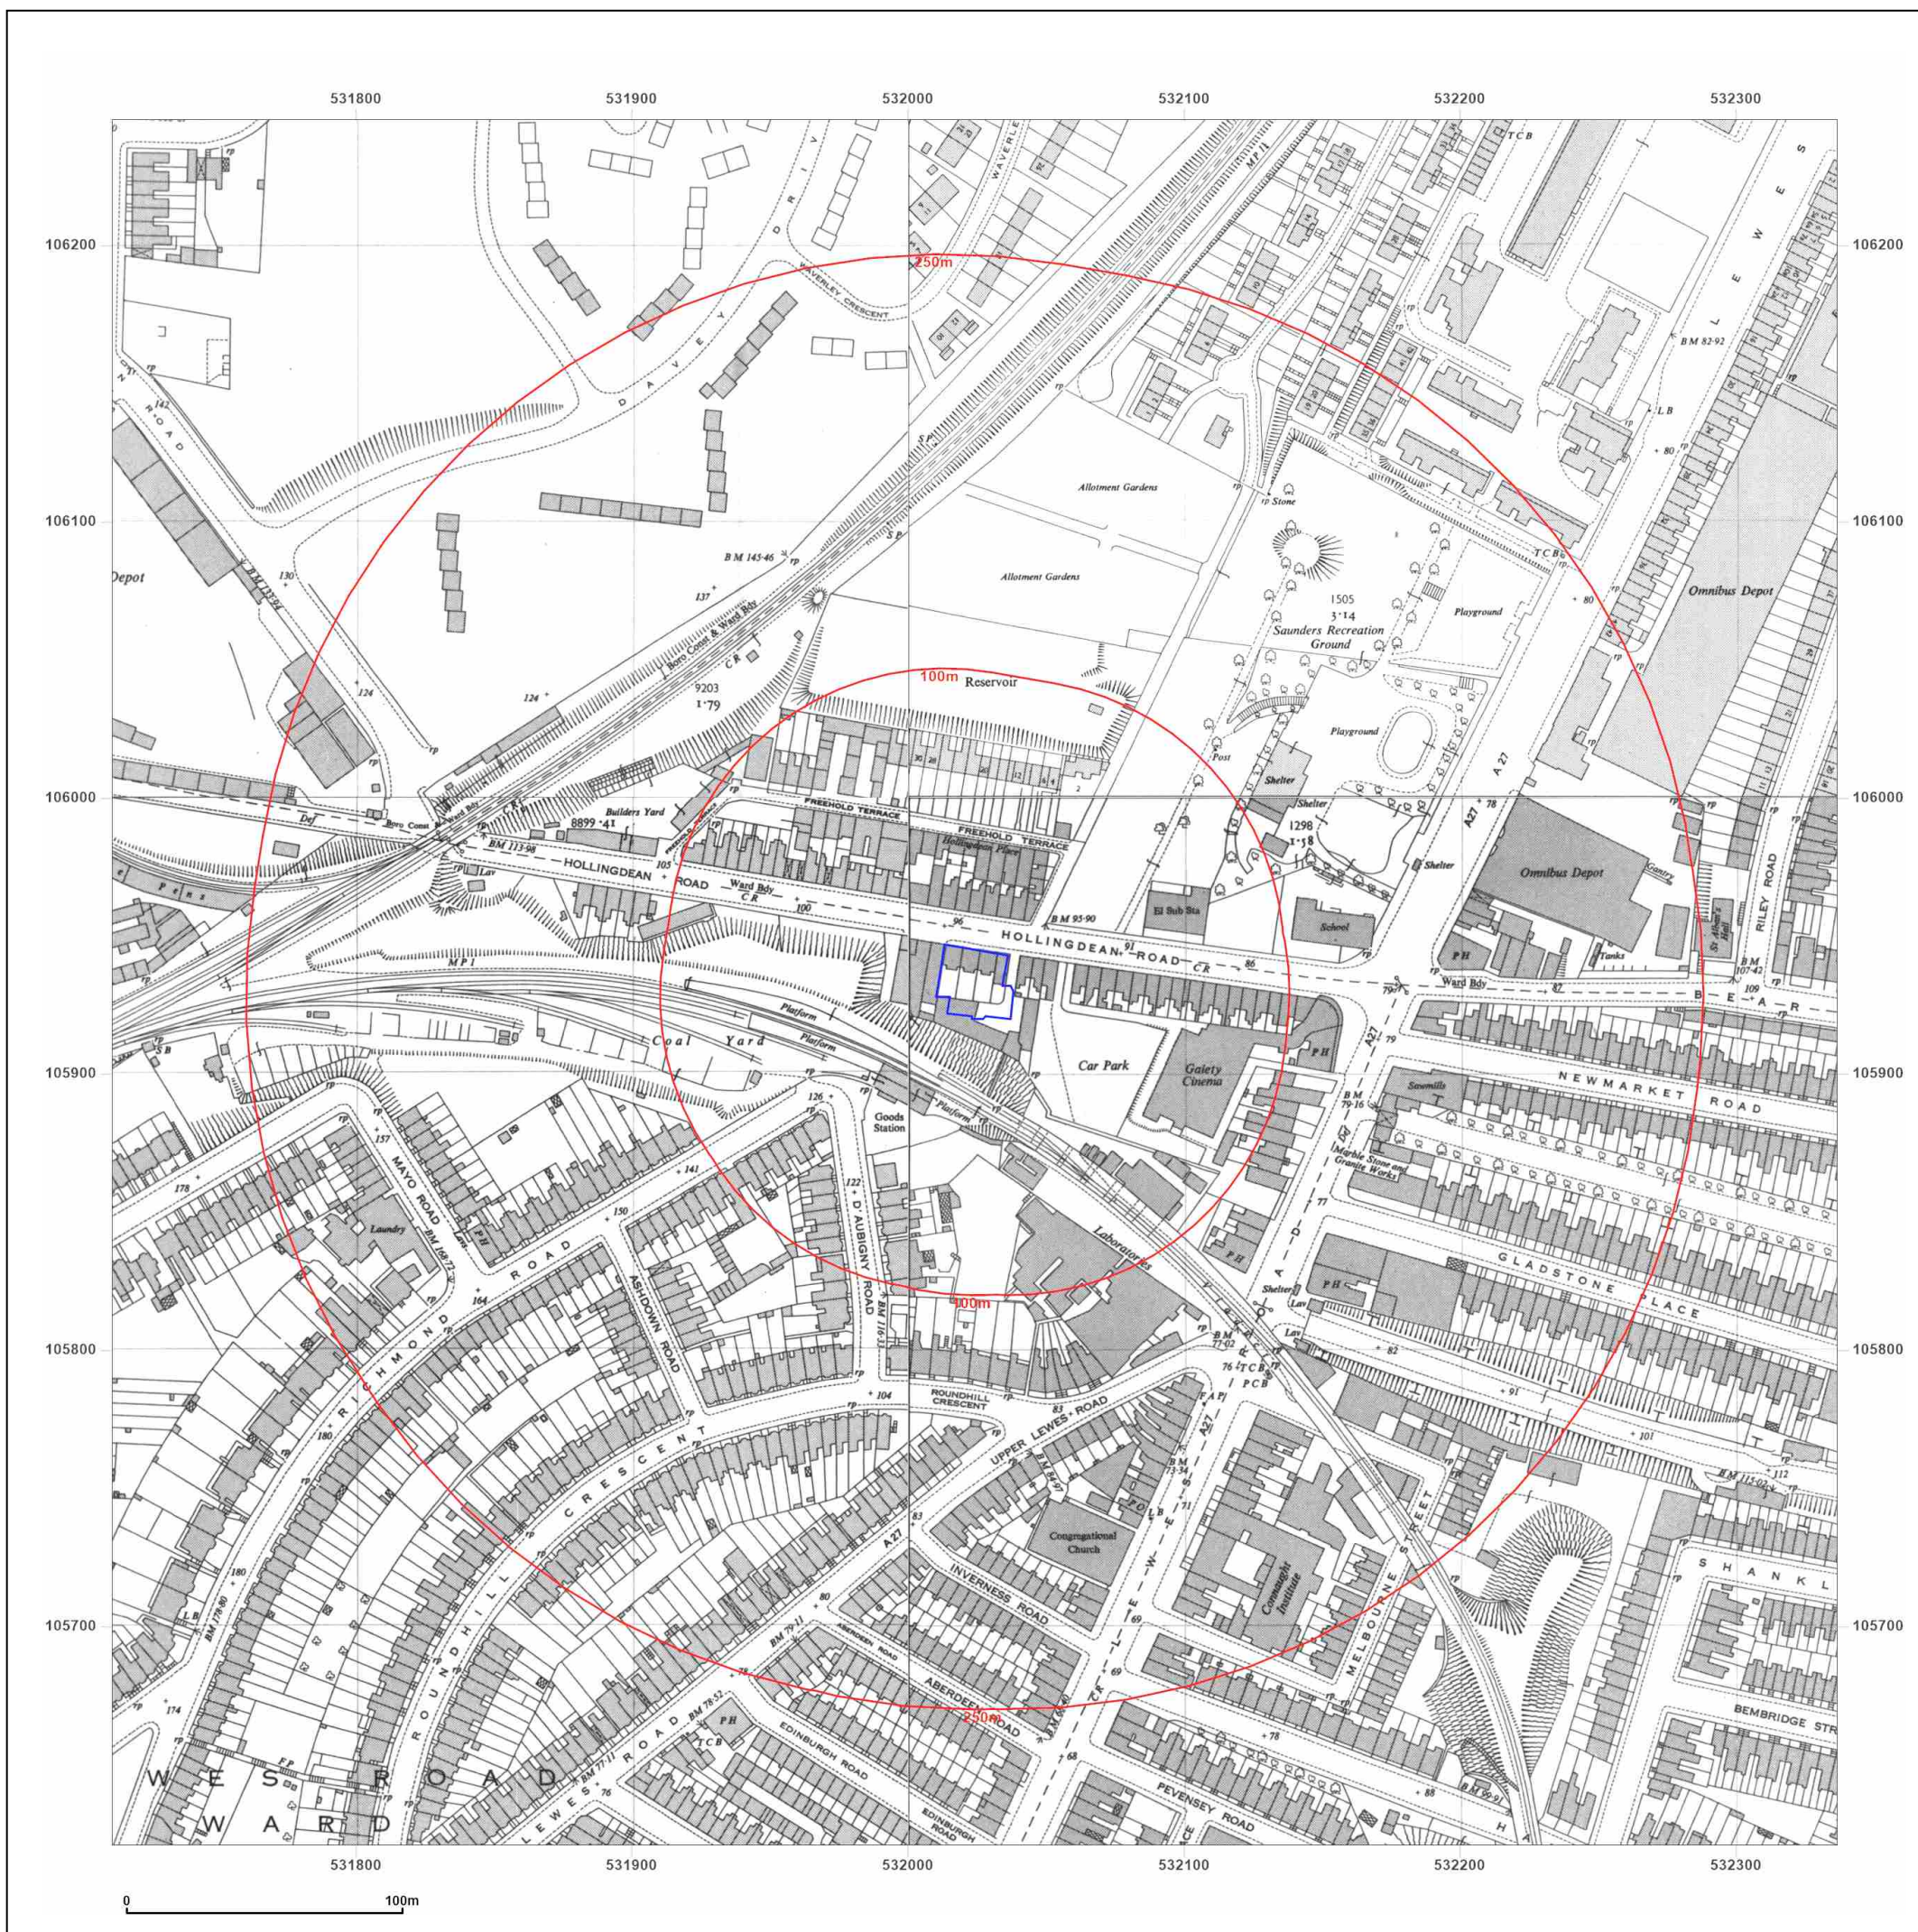

© Crown copyright and database rights 2018 Ordnance Survey 100035207

Production date: 09 March 2021

Map legend available at:
www.groundsure.com/sites/default/files/groundsure_legend.pdf

Site Details:

Hollingdean Road, Brighton,
BN2 4AA