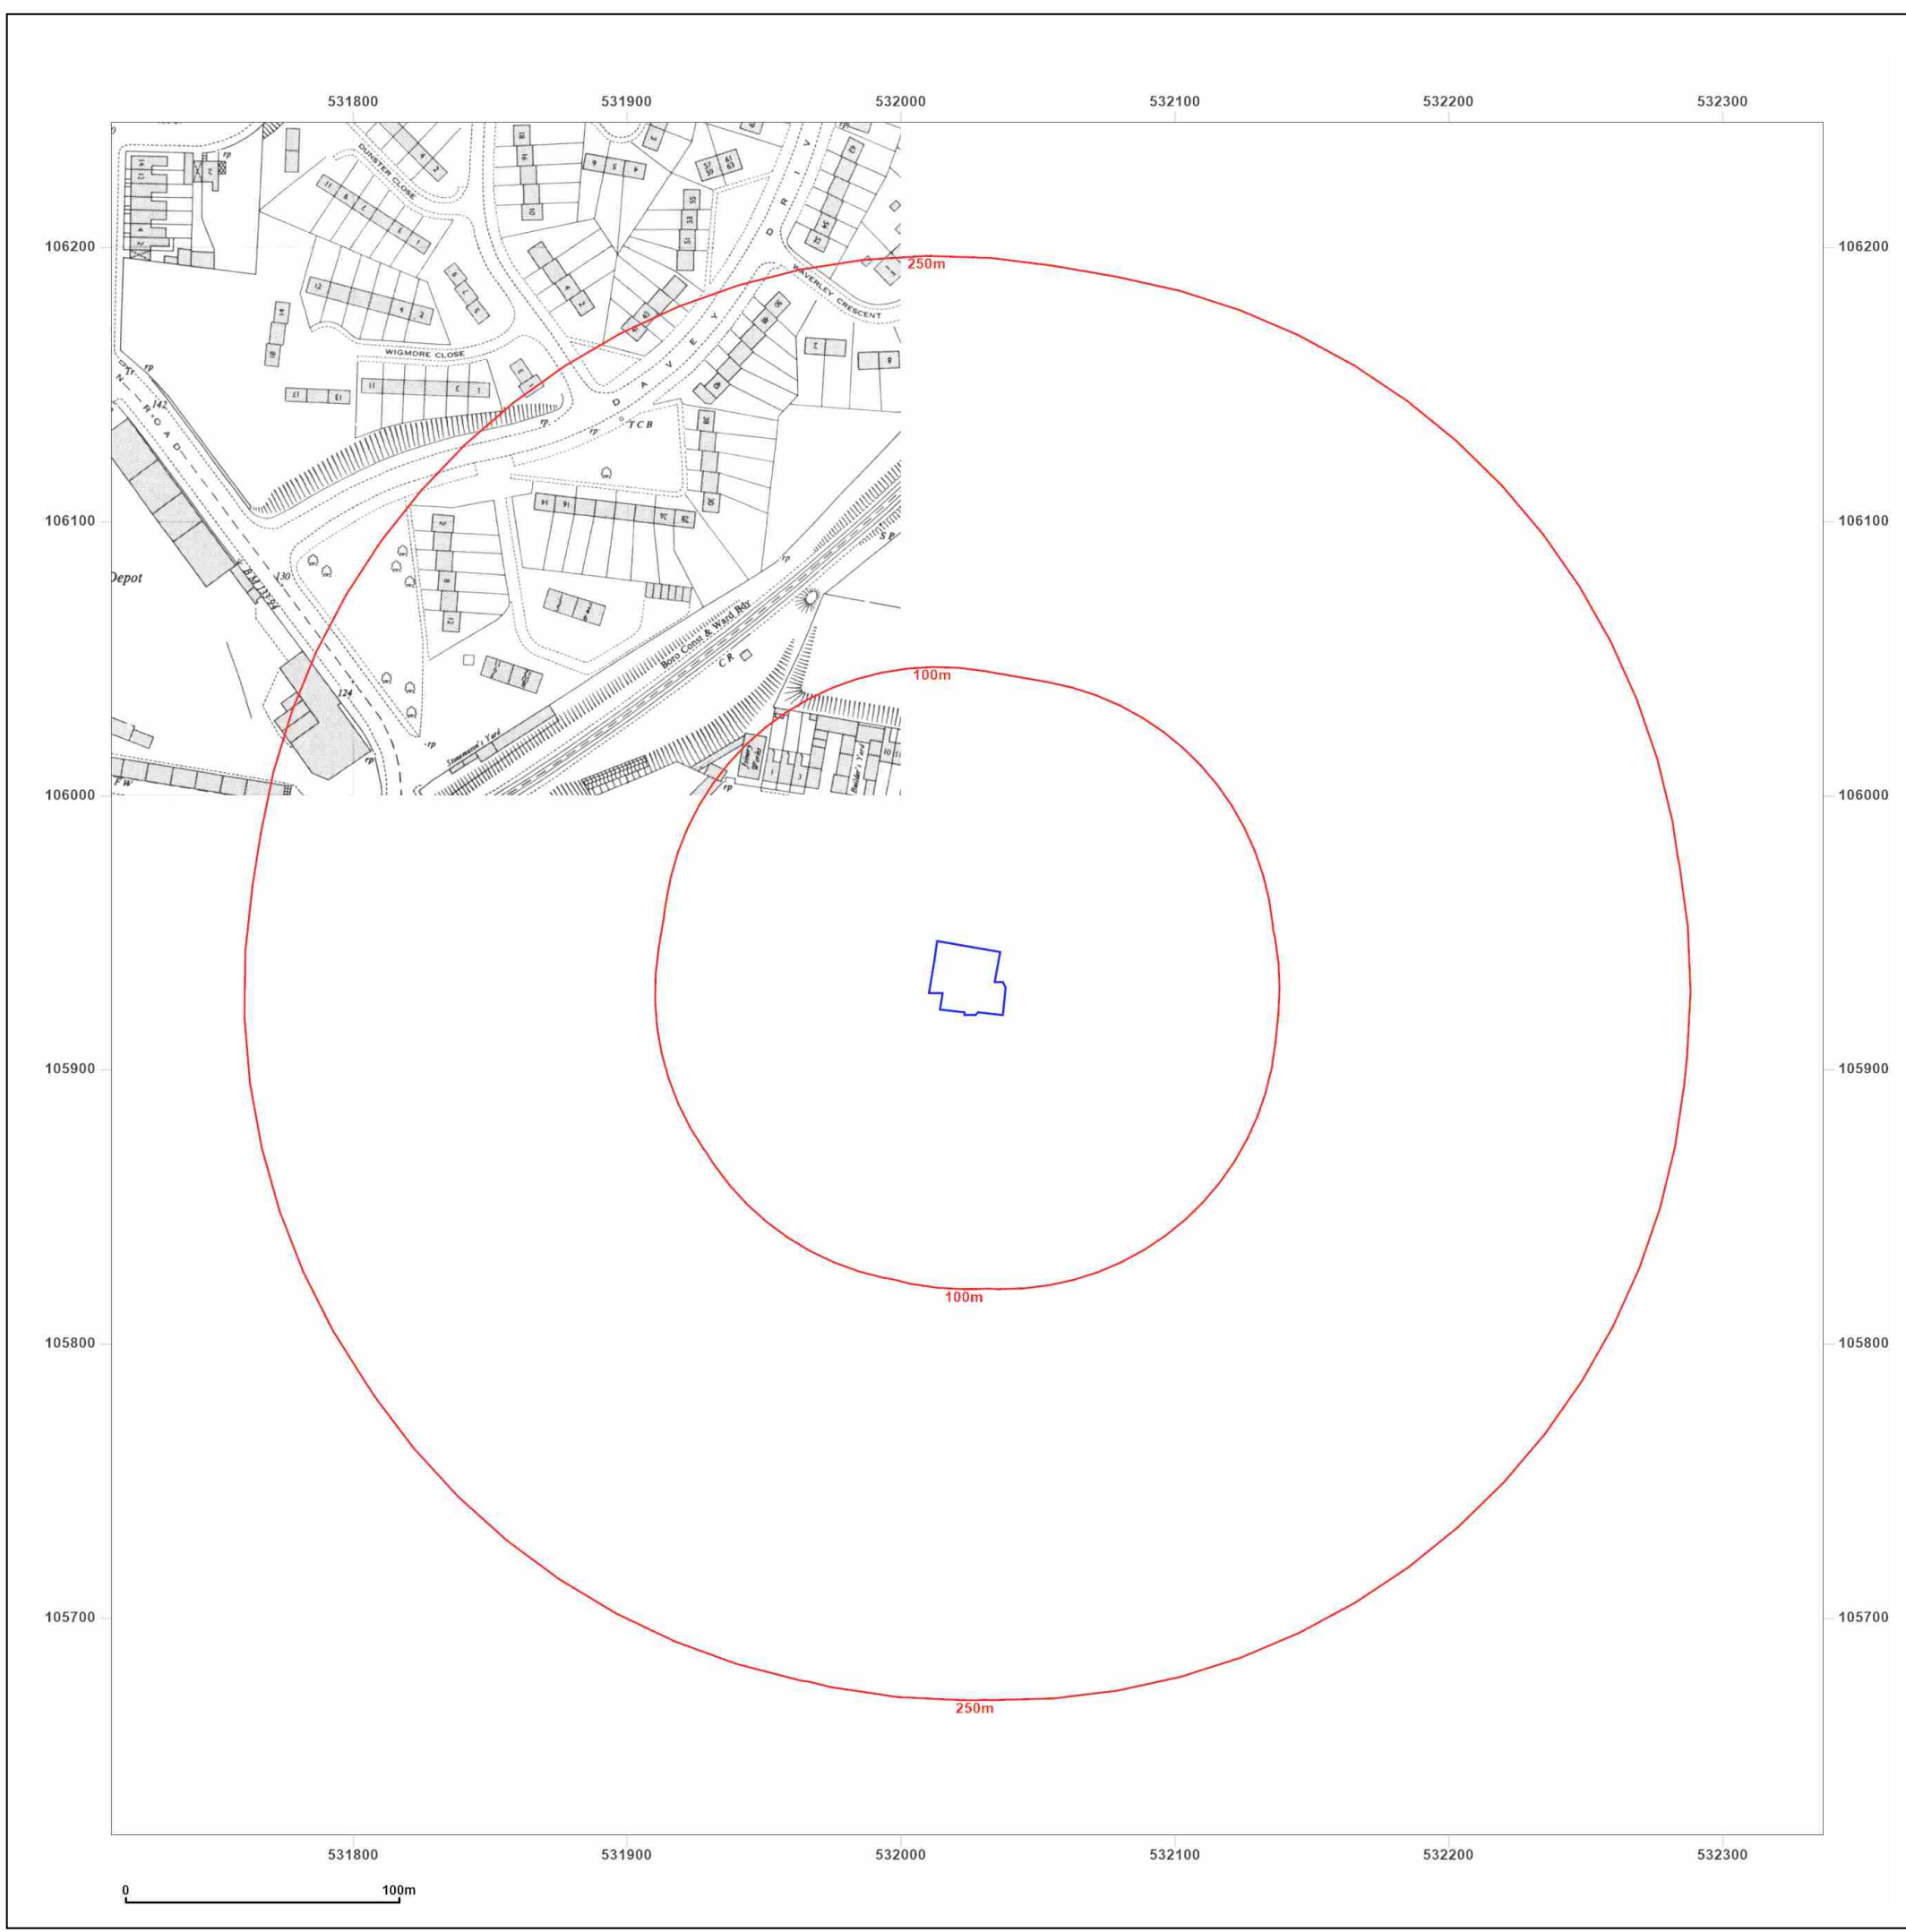

Produced by
Groundsure Insights
T: 08444 159000
E: info@groundsure.com
W: www.groundsure.com

© Crown copyright and database rights 2018 Ordnance Survey 100035207

Production date: 09 March 2021

Map legend available at:
www.groundsure.com/sites/default/files/groundsure_legend.pdf