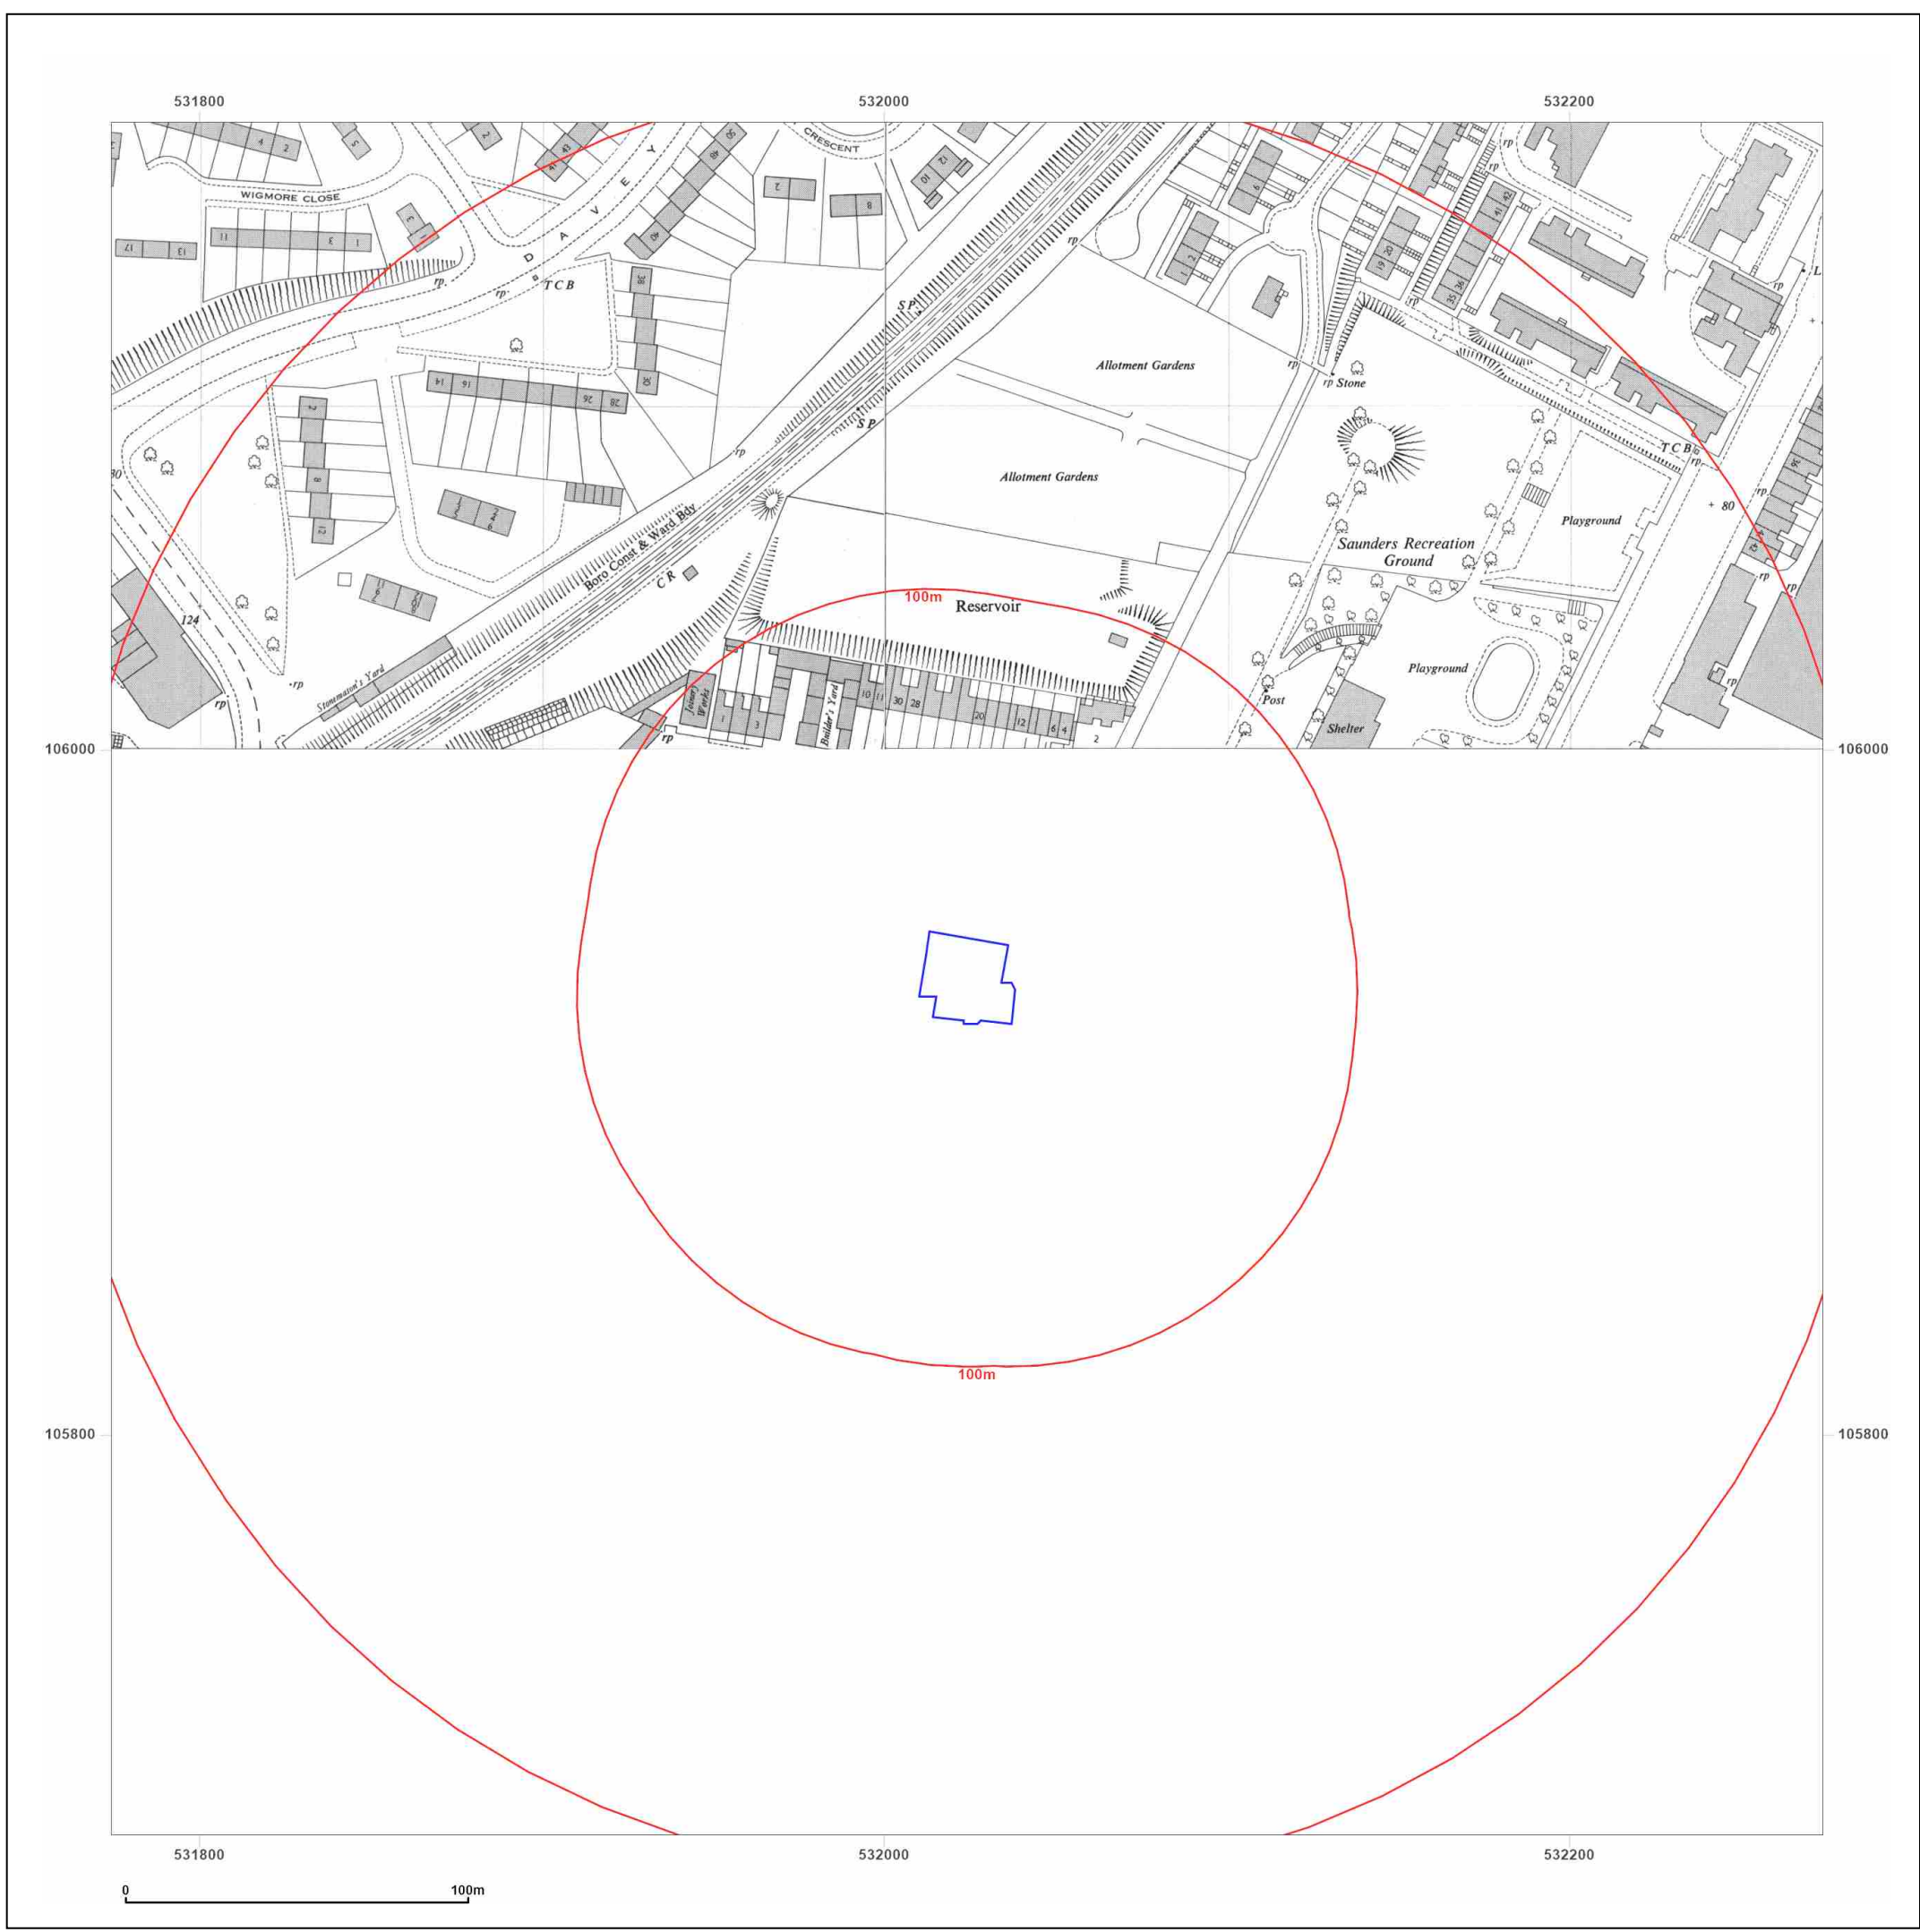

Produced by
Groundsure Insights
T: 08444 159000
E: info@groundsure.com
W: www.groundsure.com

© Crown copyright and database rights 2018 Ordnance Survey 100035207

Production date: 09 March 2021

Map legend available at:
www.groundsure.com/sites/default/files/groundsure_legend.pdf