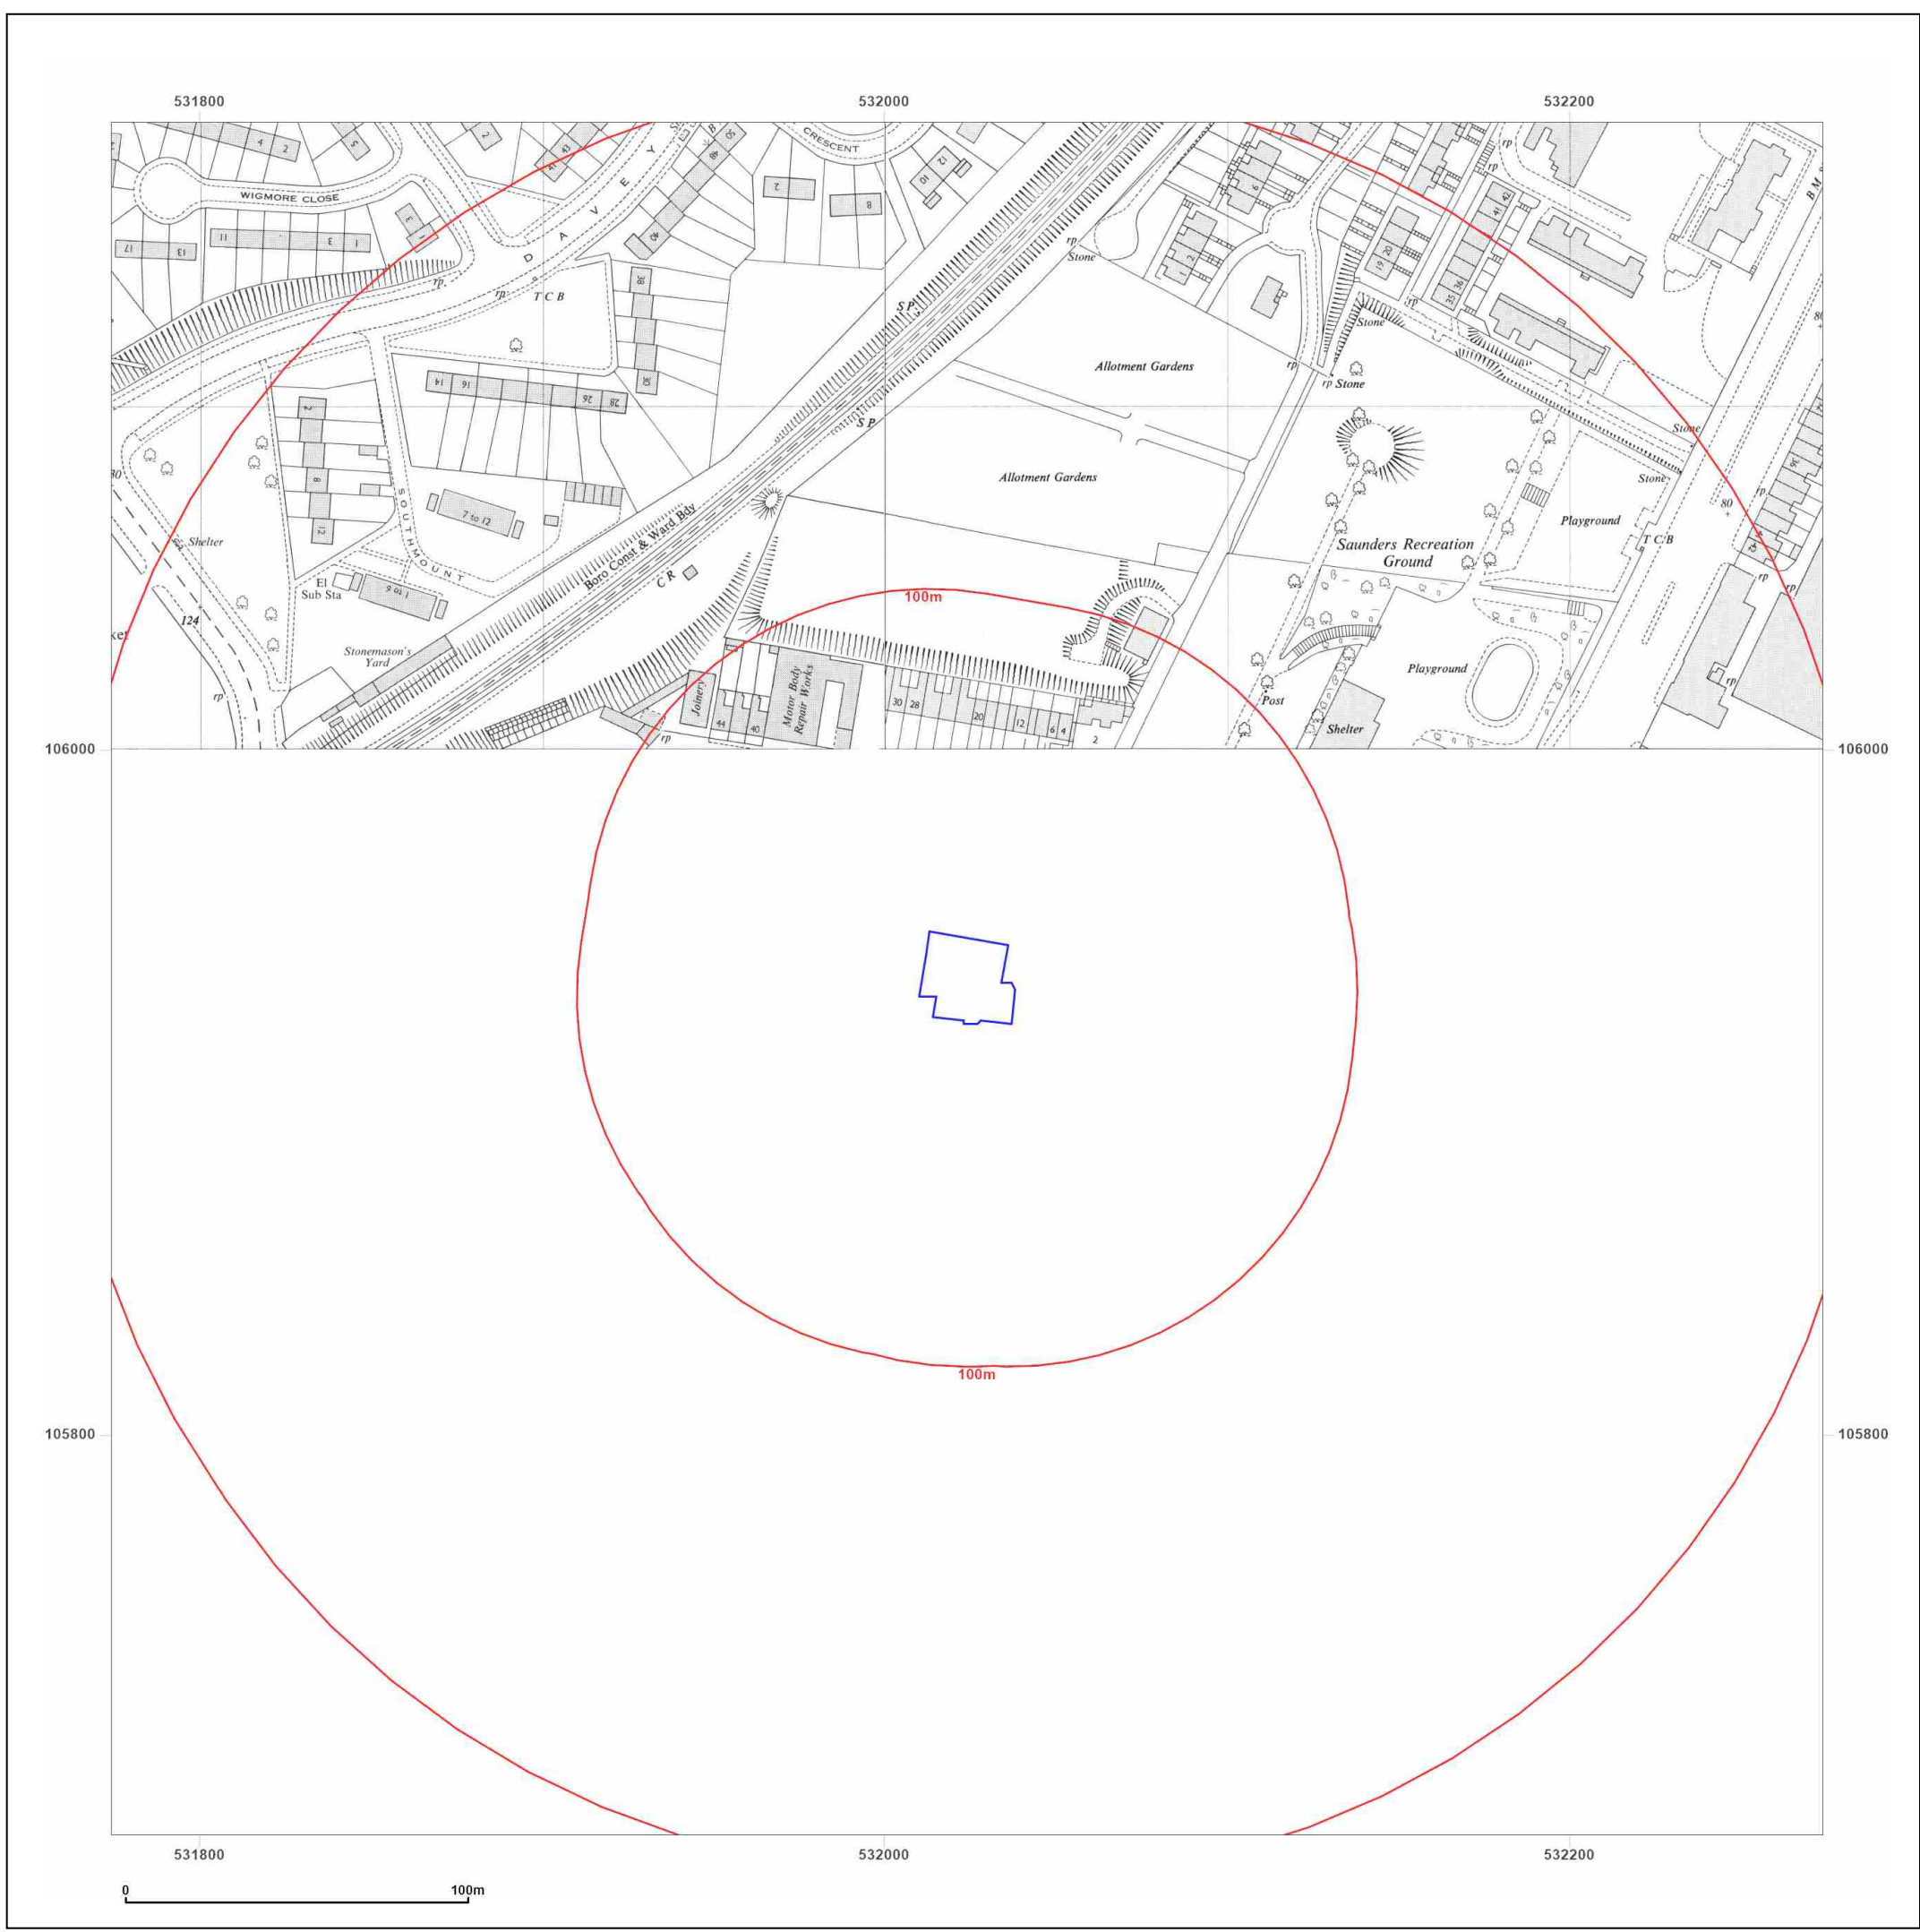

Produced by
Groundsure Insights
T: 08444 159000
E: info@groundsure.com
W: www.groundsure.com

© Crown copyright and database rights 2018 Ordnance Survey 100035207

Production date: 09 March 2021

Map legend available at:
www.groundsure.com/sites/default/files/groundsure_legend.pdf