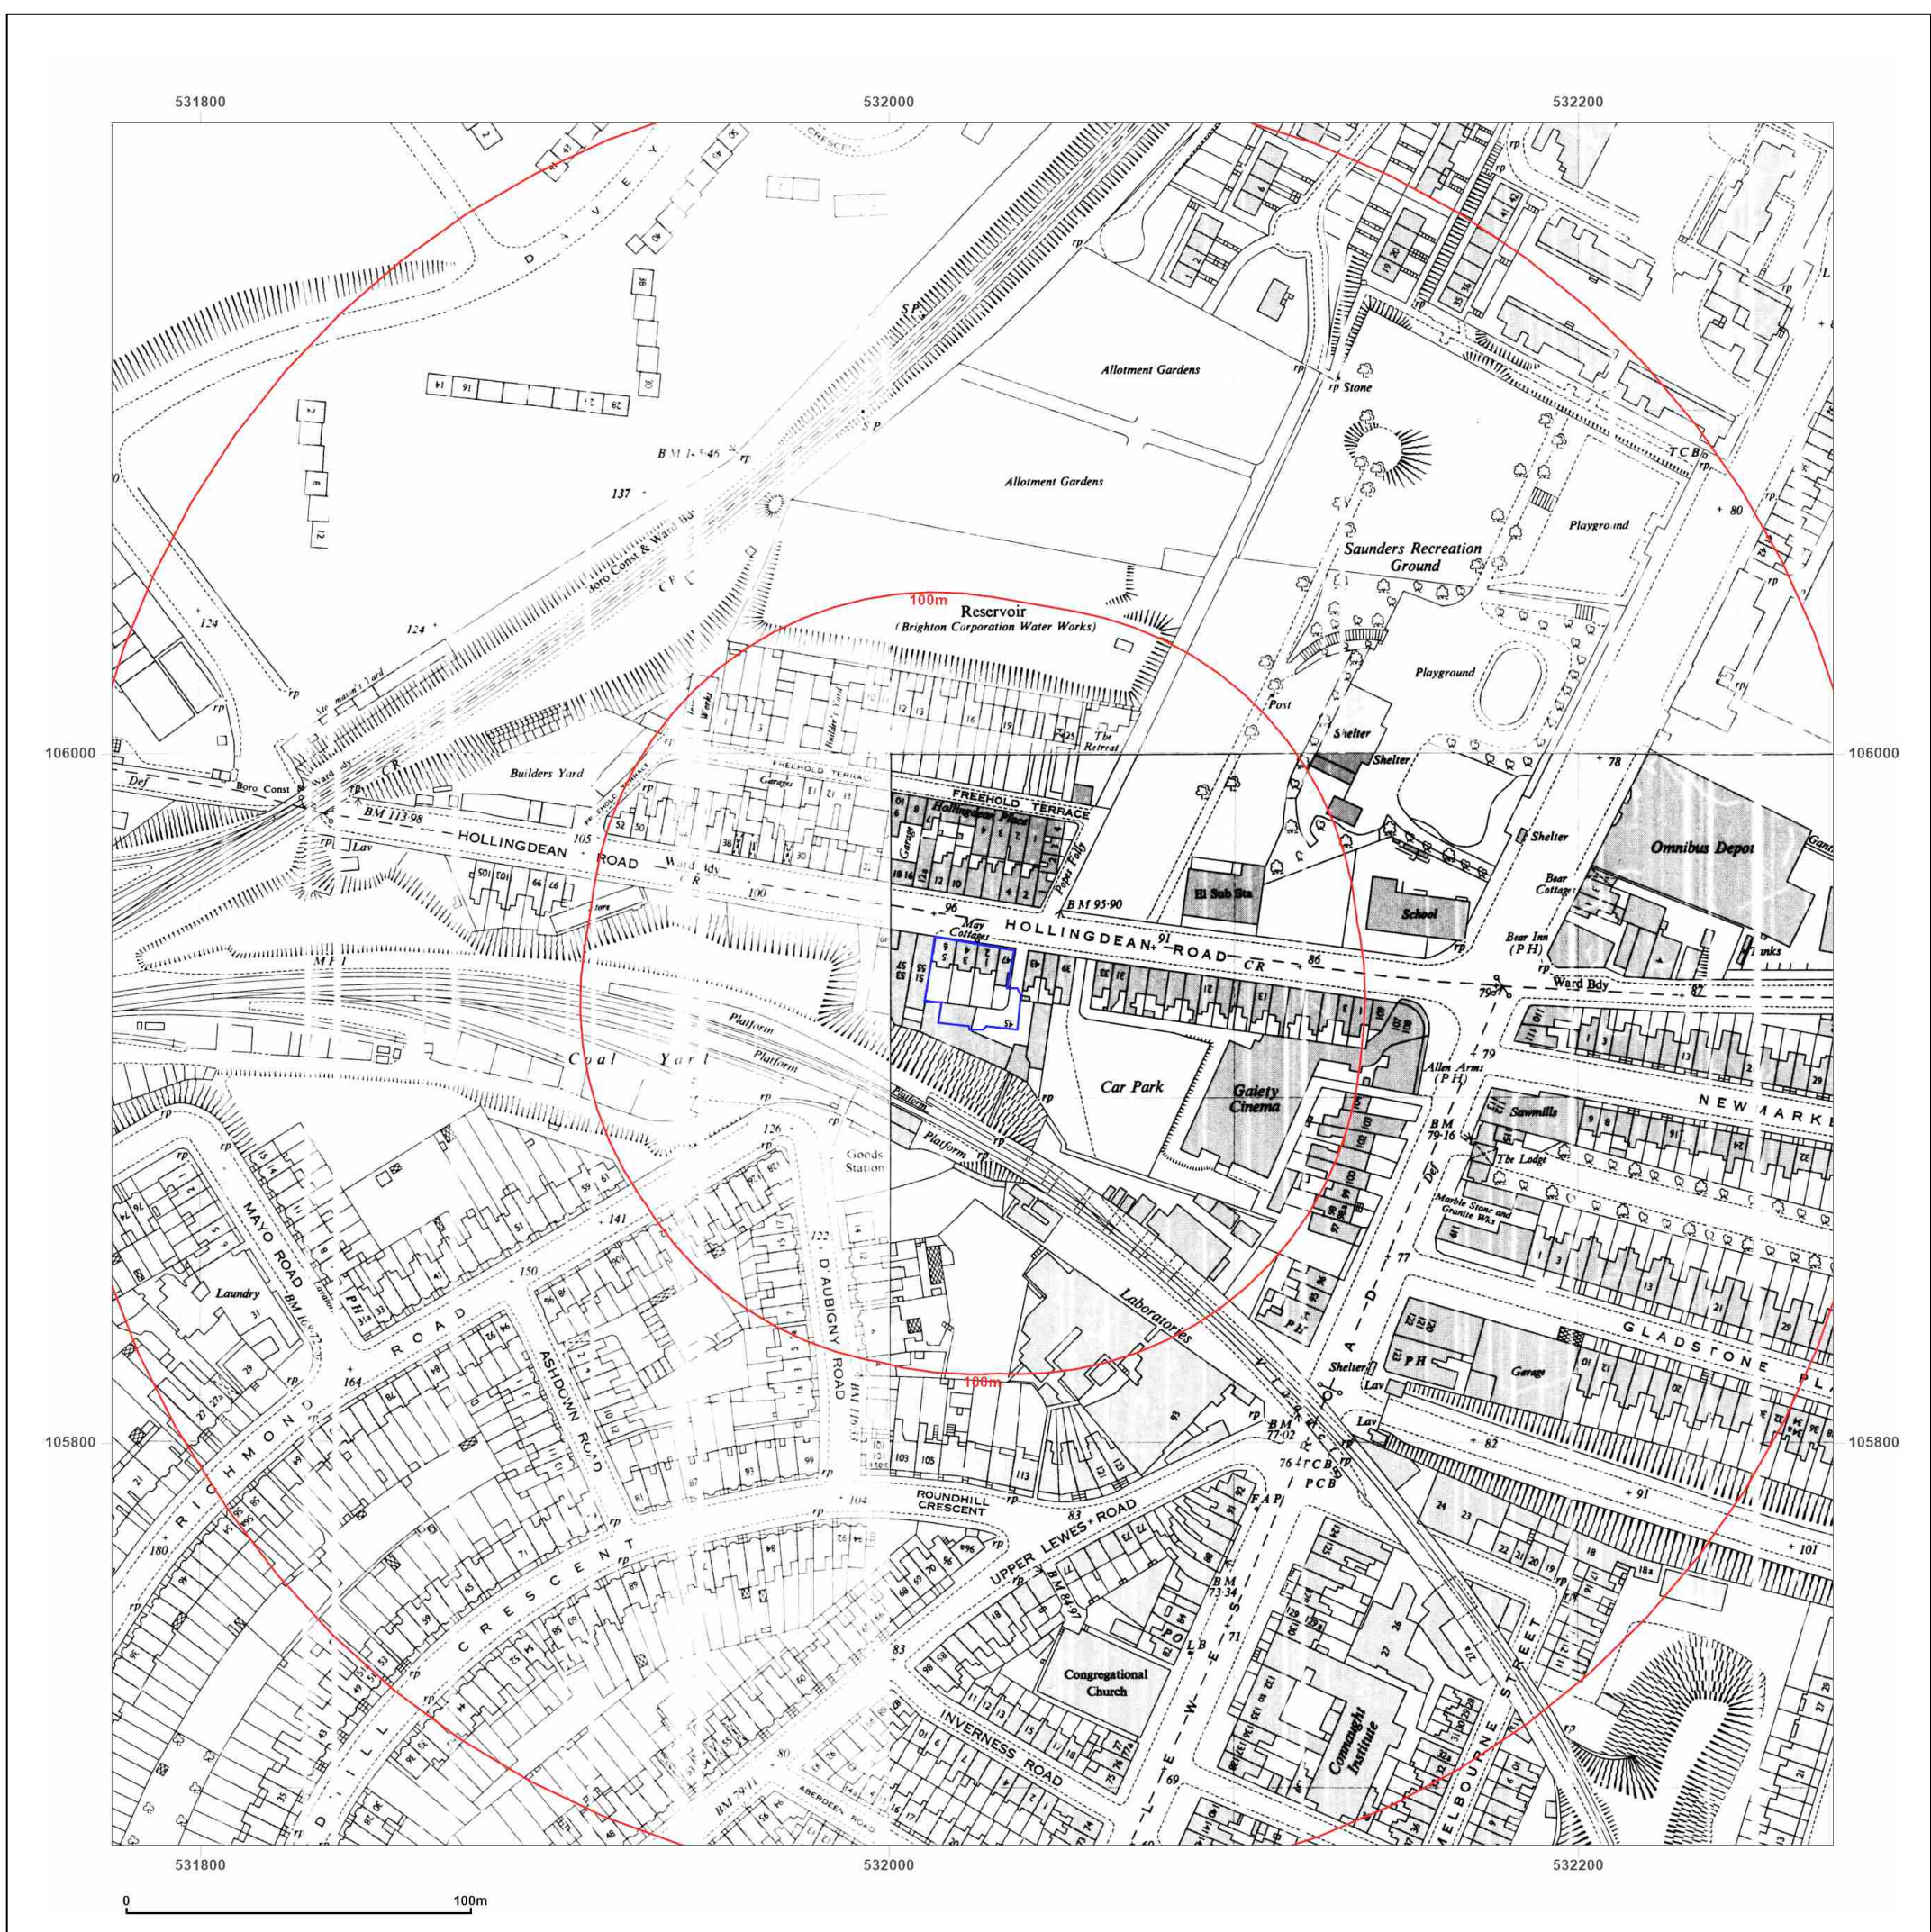

© Crown copyright and database rights 2018 Ordnance Survey 100035207

Production date: 09 March 2021

Map legend available at:
www.groundsure.com/sites/default/files/groundsure_legend.pdf

Site Details:

Hollingdean Road, Brighton,
BN2 4AA