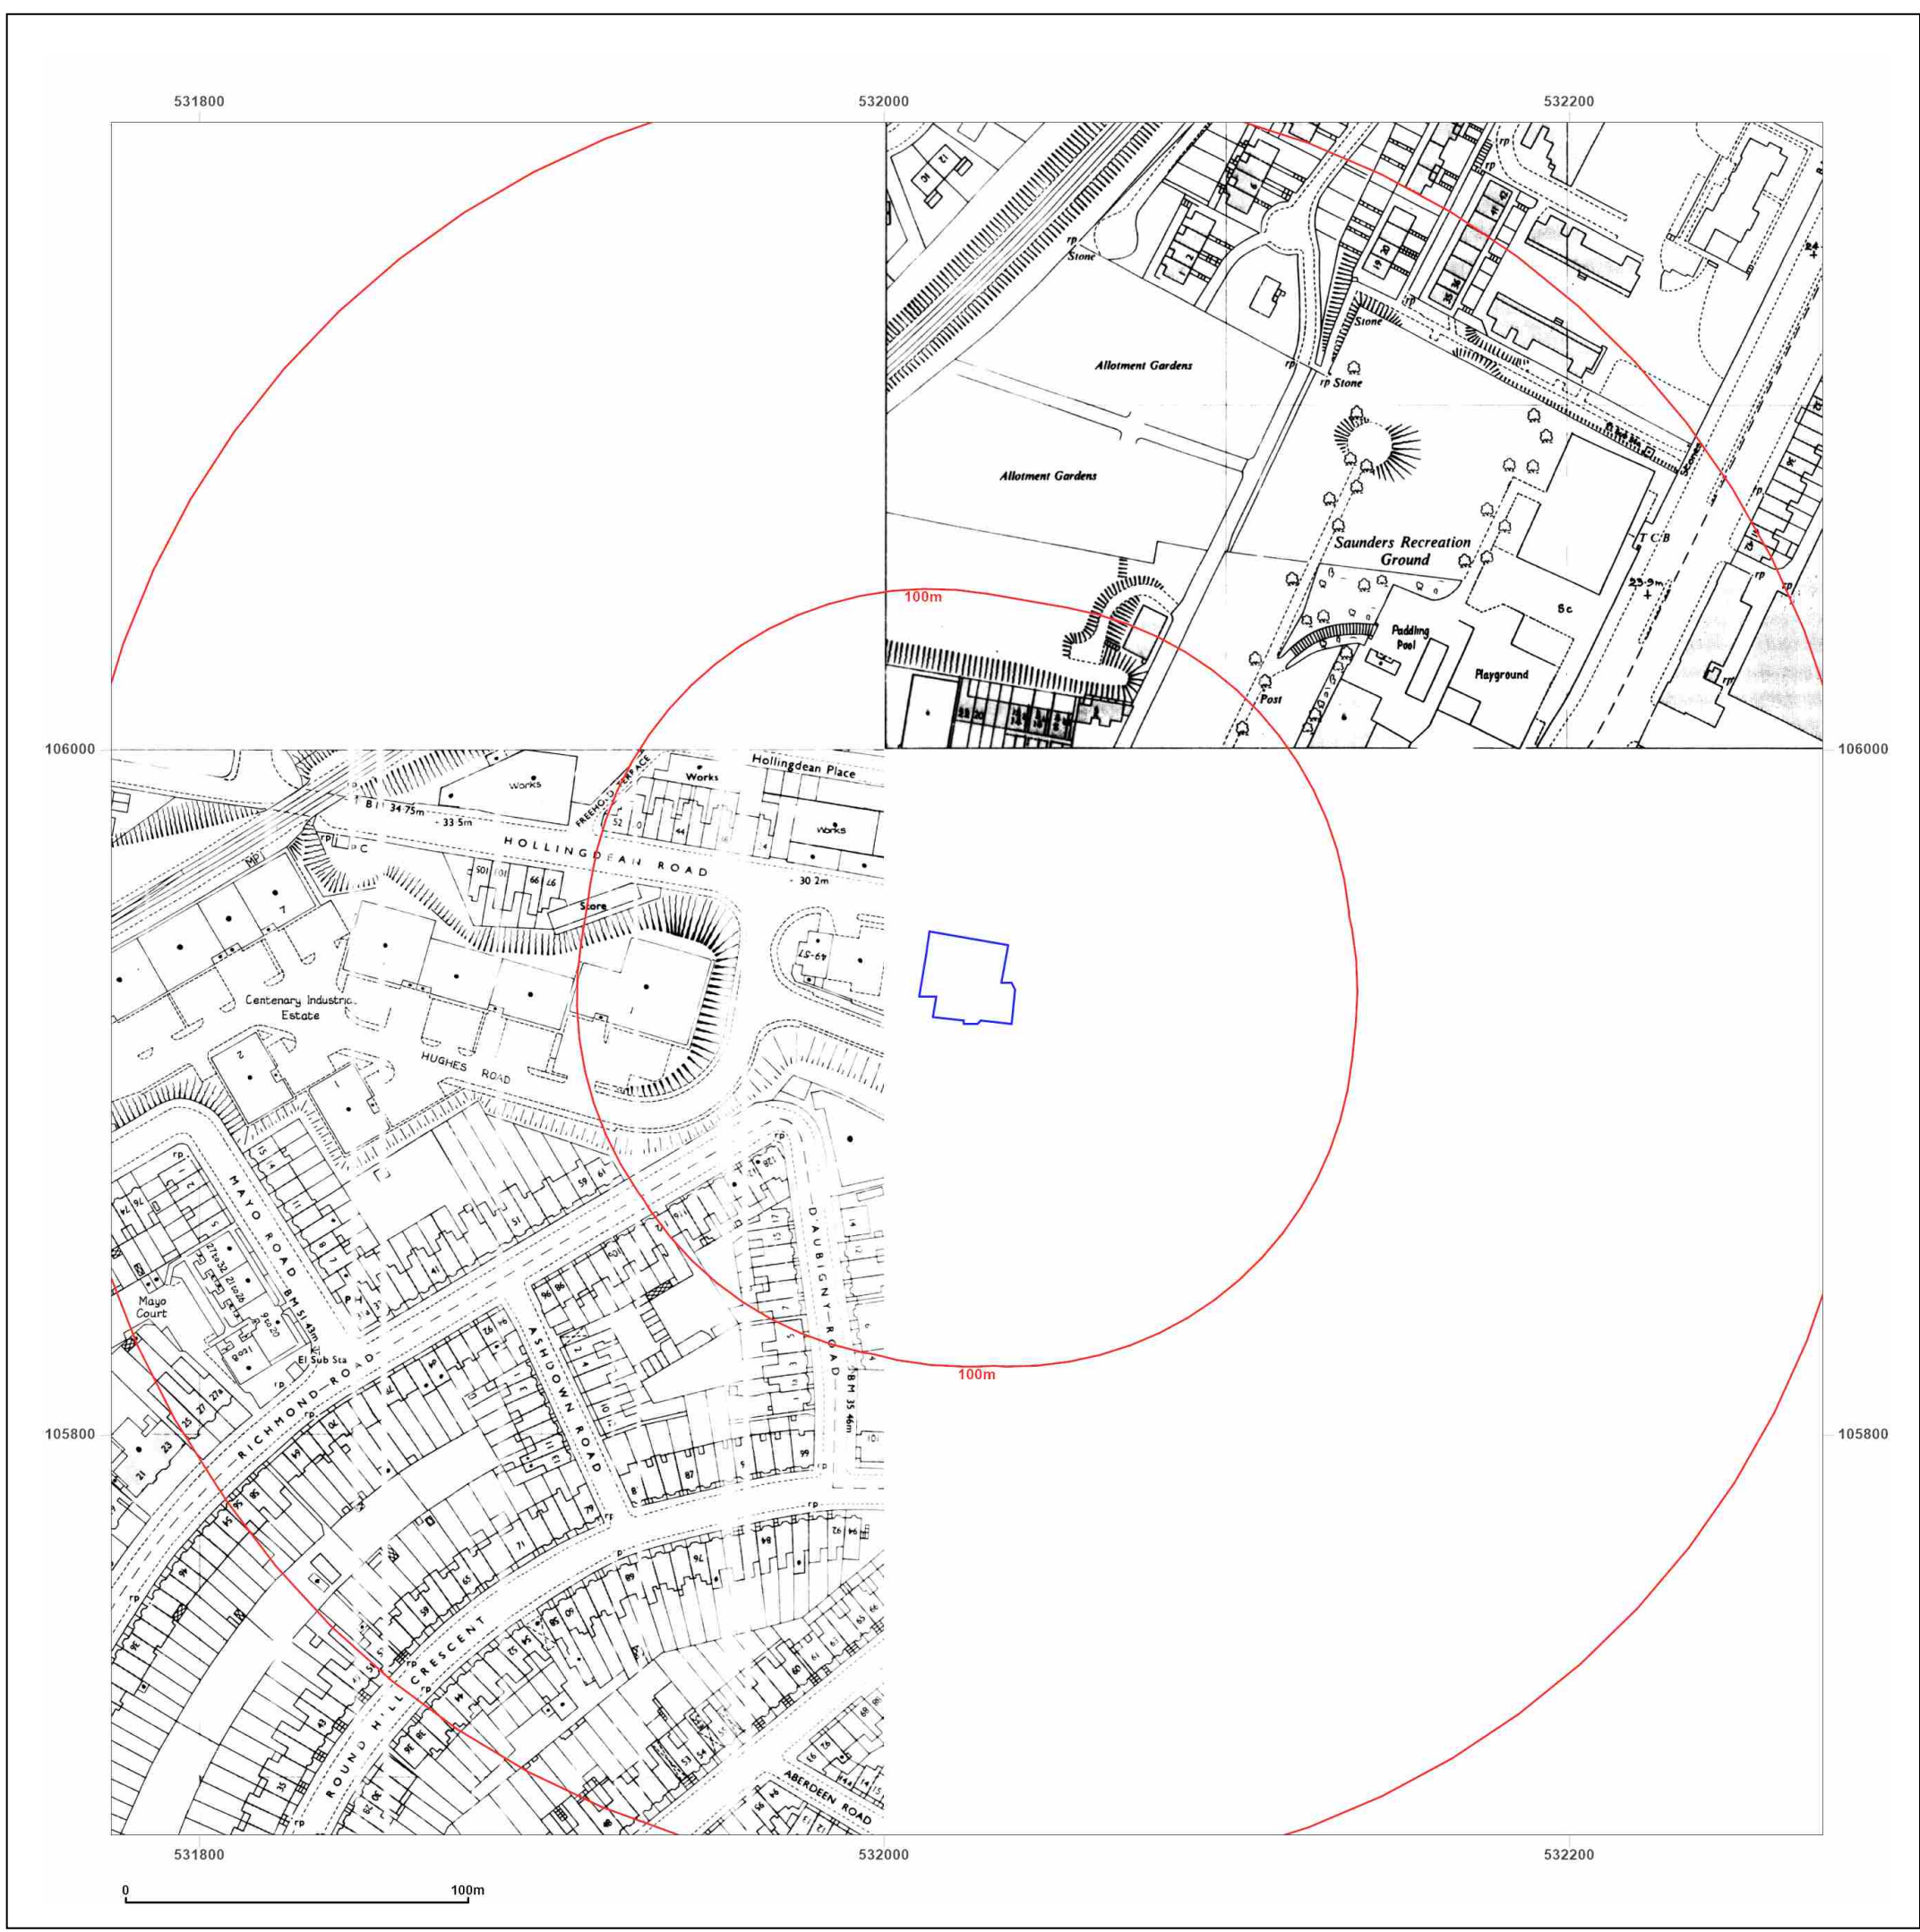

Surveyed N/A
Revised N/A
Edition N/A
Copyright N/A
Levelled N/A

Produced by
Groundsure Insights
T: 08444 159000
E: info@groundsure.com
W: www.groundsure.com

© Crown copyright and database rights 2018 Ordnance Survey 100035207

Production date: 09 March 2021

Map legend available at:
www.groundsure.com/sites/default/files/groundsure_legend.pdf