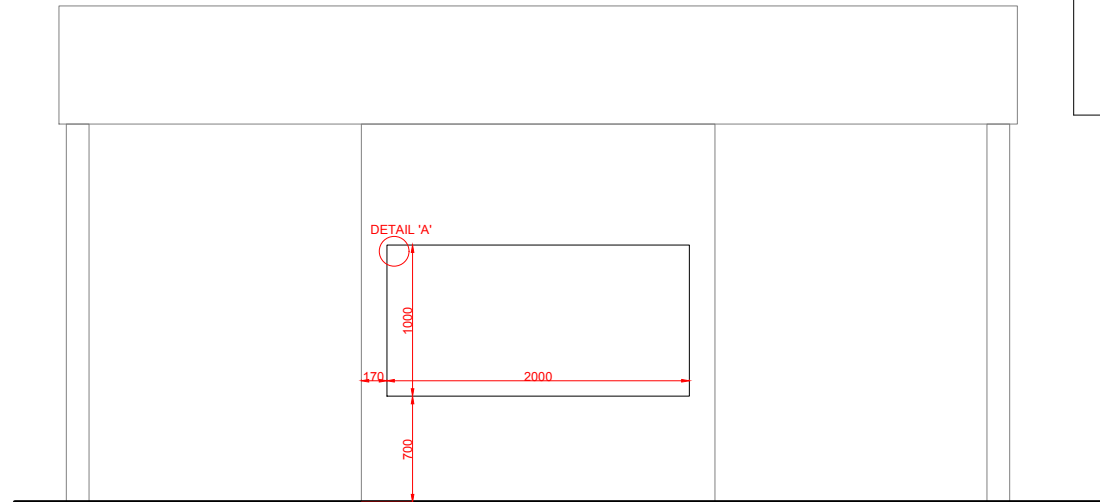

DETAIL 'A' 1:2

FRONT ELEVATION 1:50

EXTERNAL GRAPHIC PANEL, MADE FROM
PRINTED AND COATED ALUMINIUM

FRONT ELEVATION 1:50