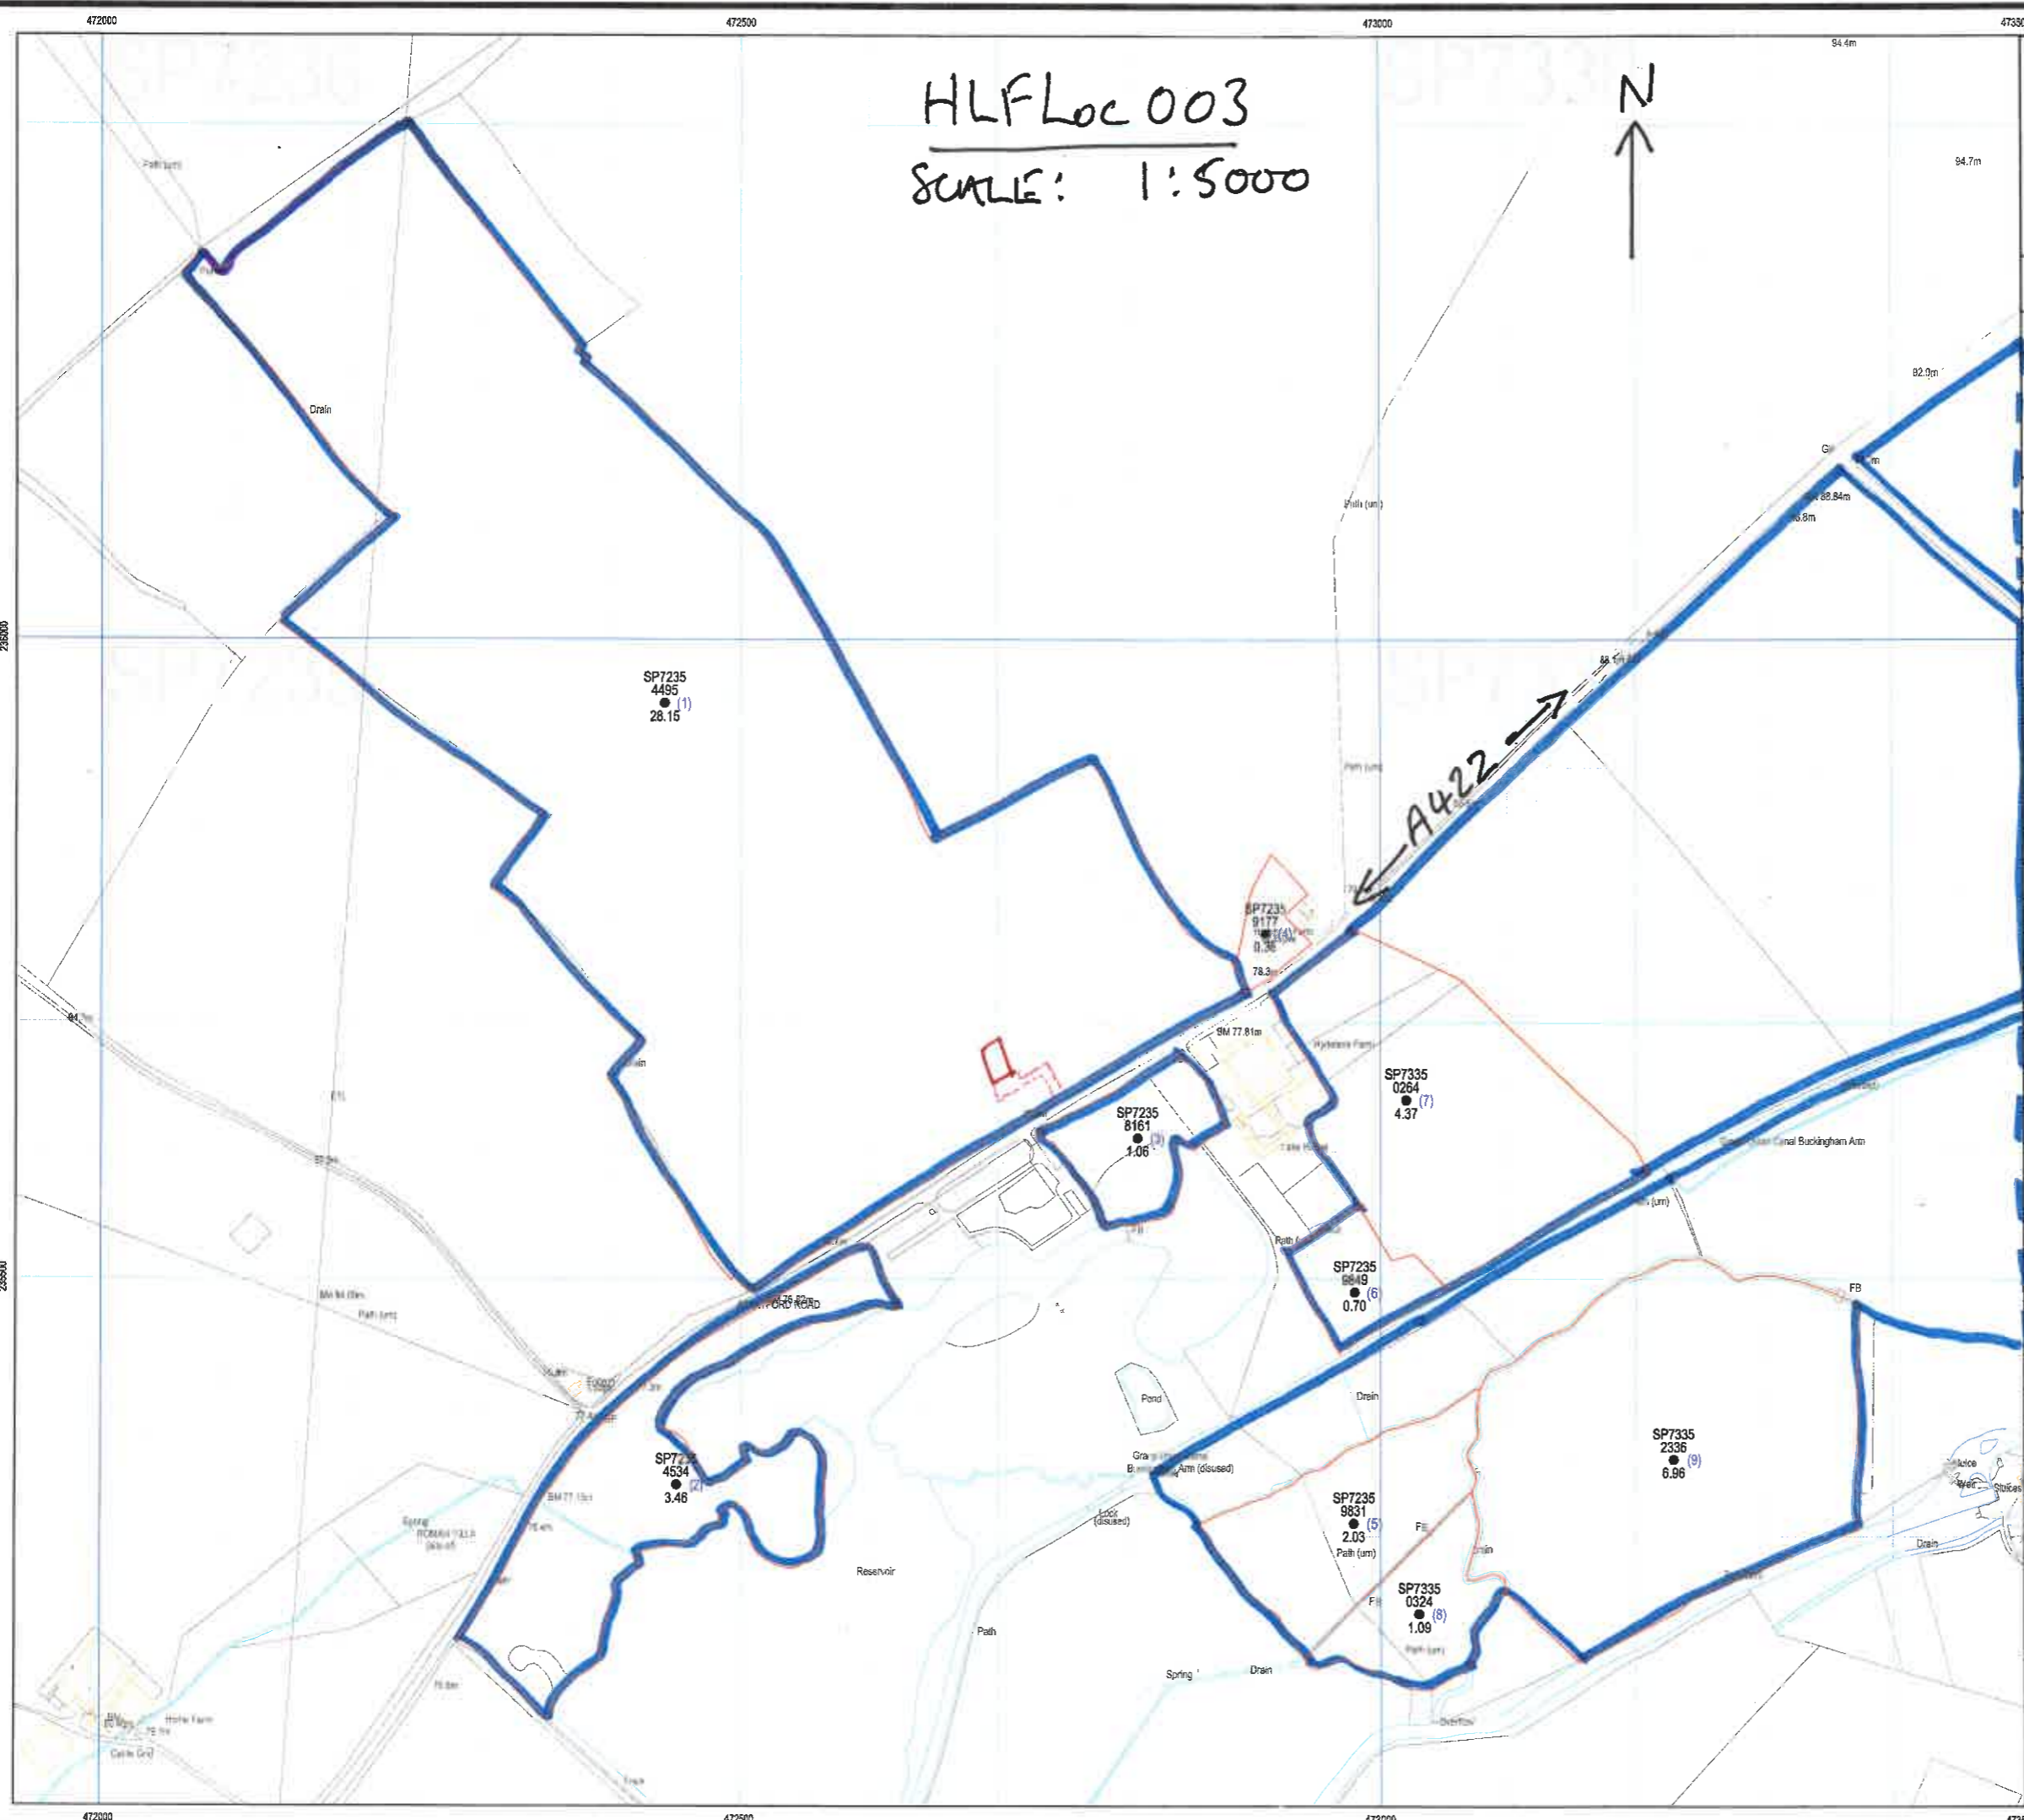

HLF Loc 003
 SCALE: 1:5000

Main Holding Number
03/159/0023

Sheet Holding Number : **03/159/0023**

Updated IACS 2001 Information

Plot ID	Map Sheet	Field Nos.	Original Field Size (ha)	New Digital Field Size (ha)	Incorrect Boundary
	OS Map Sheet	NG Field			
1	SP7235	4495	29.19	28.15	
2	SP7235	4534	3.14	3.46	
3	SP7235	8161	0.48	1.06	
4	SP7235	9177	0.35	0.36	
5	SP7235	9831	2.02	2.03	
6	SP7235	9849	0.70	0.70	
7	SP7335	0264	3.89	4.37	
8	SP7335	0324	1.12	1.09	
9	SP7335	2336	6.94	6.96	

HLF Loc 003
 [Red Box] APPROX SITE OF BUILDING
 [Blue Box] BOUNDARY OF LAND FARMED

Alasdair Lowe Ltd, OX15 6LQ
 Reproduced from Ordnance Survey maps with the permission of H M Stationary Office
 Licence No: AL100035274

Print _____
 Sign _____
 Scale 1:5000
 Date printed : 12/09/2003
 Version : Final

This map is reproduced from Ordnance Survey material with the permission of Ordnance Survey on behalf of the Controller of Her Majesty's Stationary Office. © Crown copyright. Unauthorised reproduction infringes Crown copyright and may lead to prosecution or civil proceedings. DEFRA licence No 100018880 2003