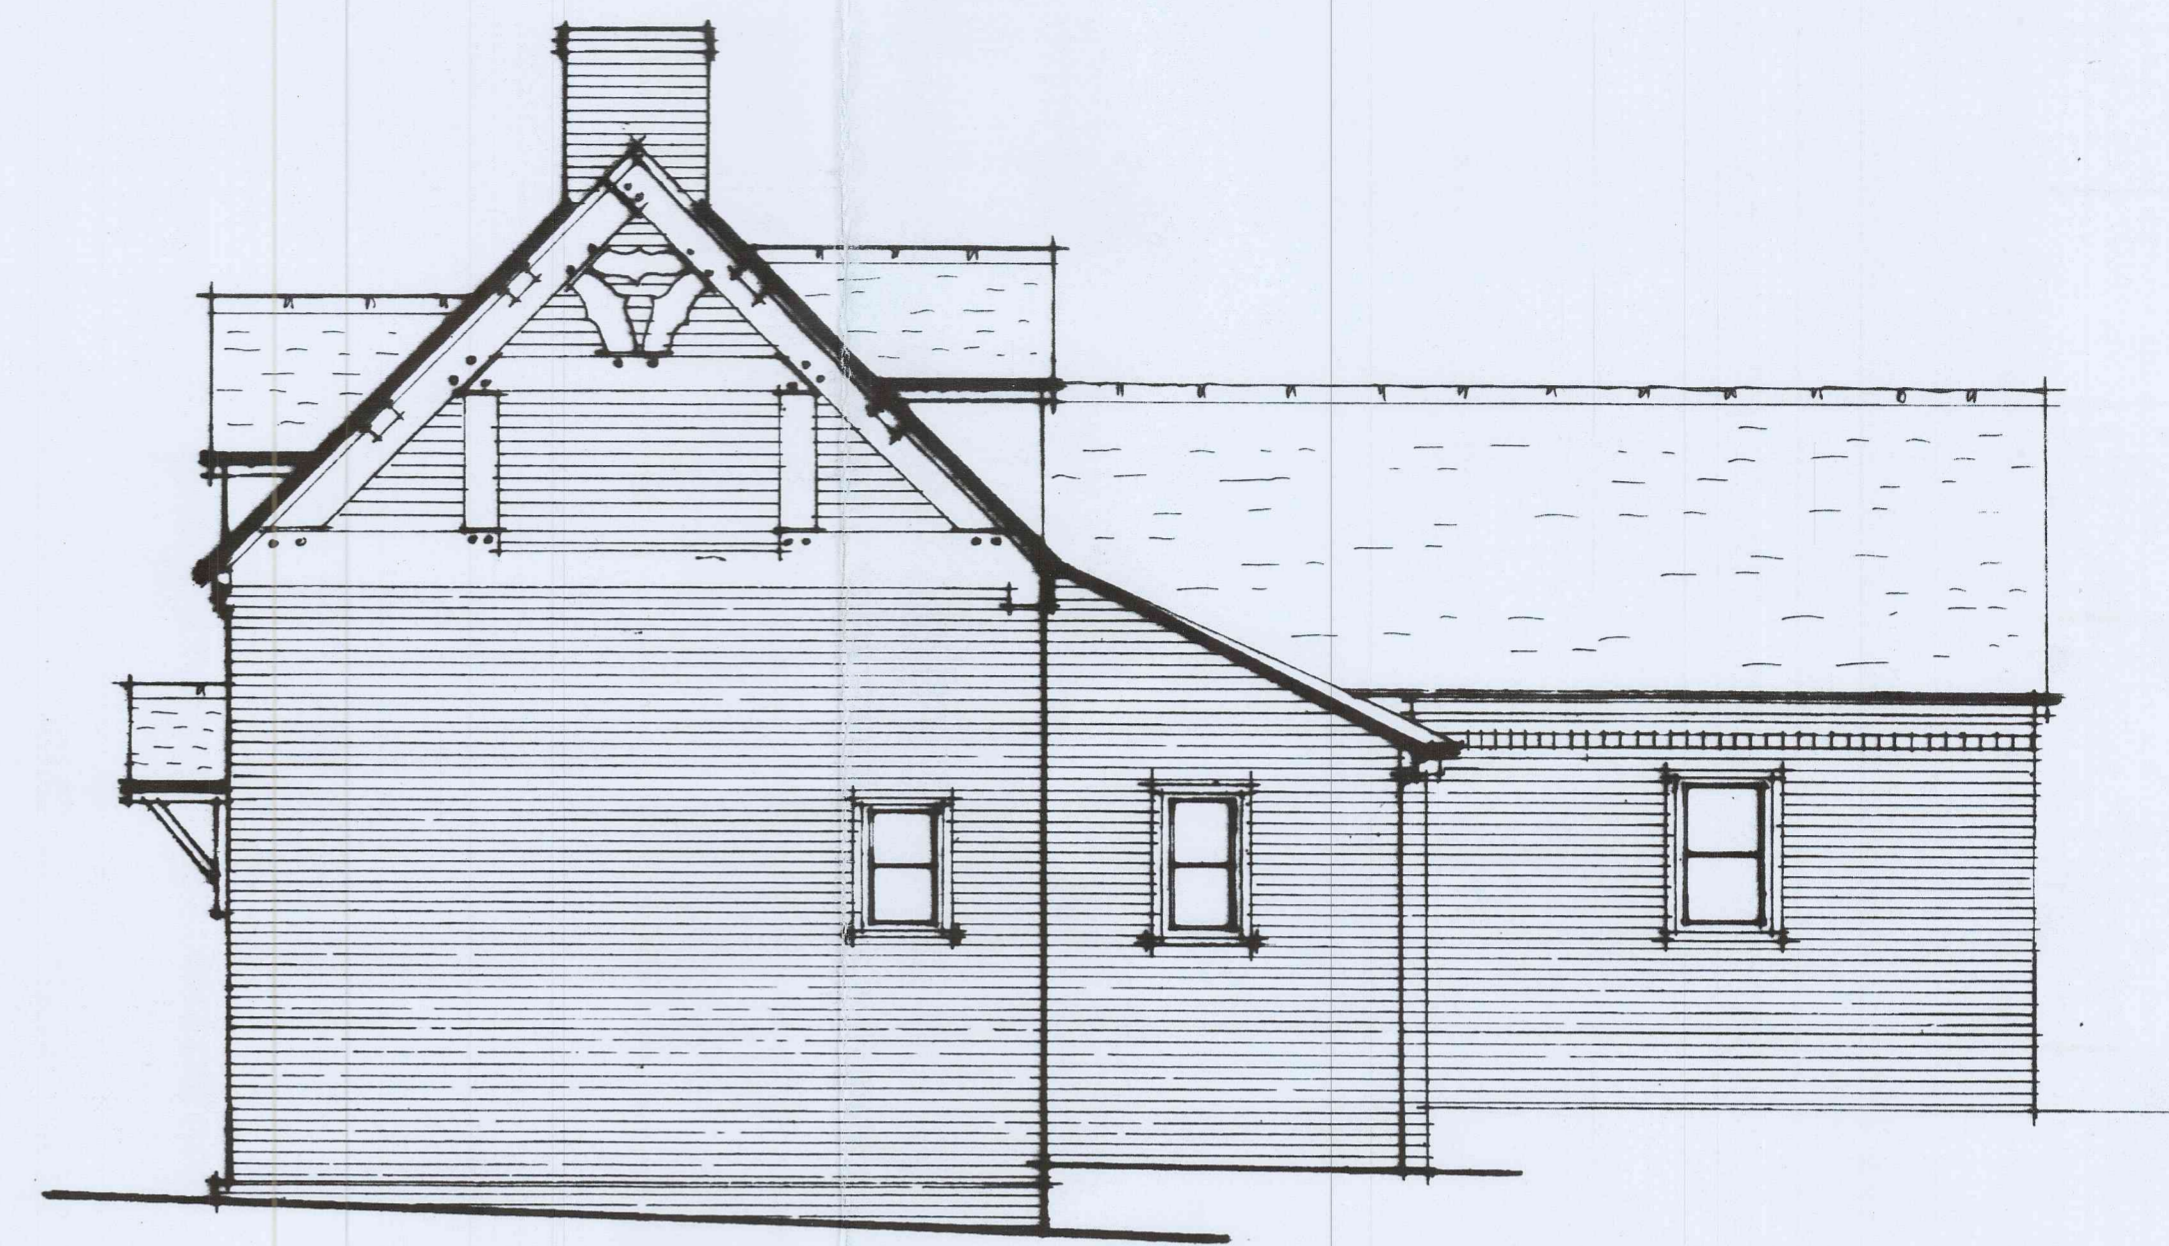

TONY ROWLAND ARCHITECTURAL SERVICES

SOUTH-EAST ELEVATION

NORTH-EAST ELEVATION

SOUTH-WEST ELEVATION

NORTH-WEST ELEVATION

SCALE 1:50

PROPOSED ELEVATIONS

REVISION A - 15th november 2021

SAWPIT COTTAGE, WESTON UNDER REDCASTLE. CDLXII+15