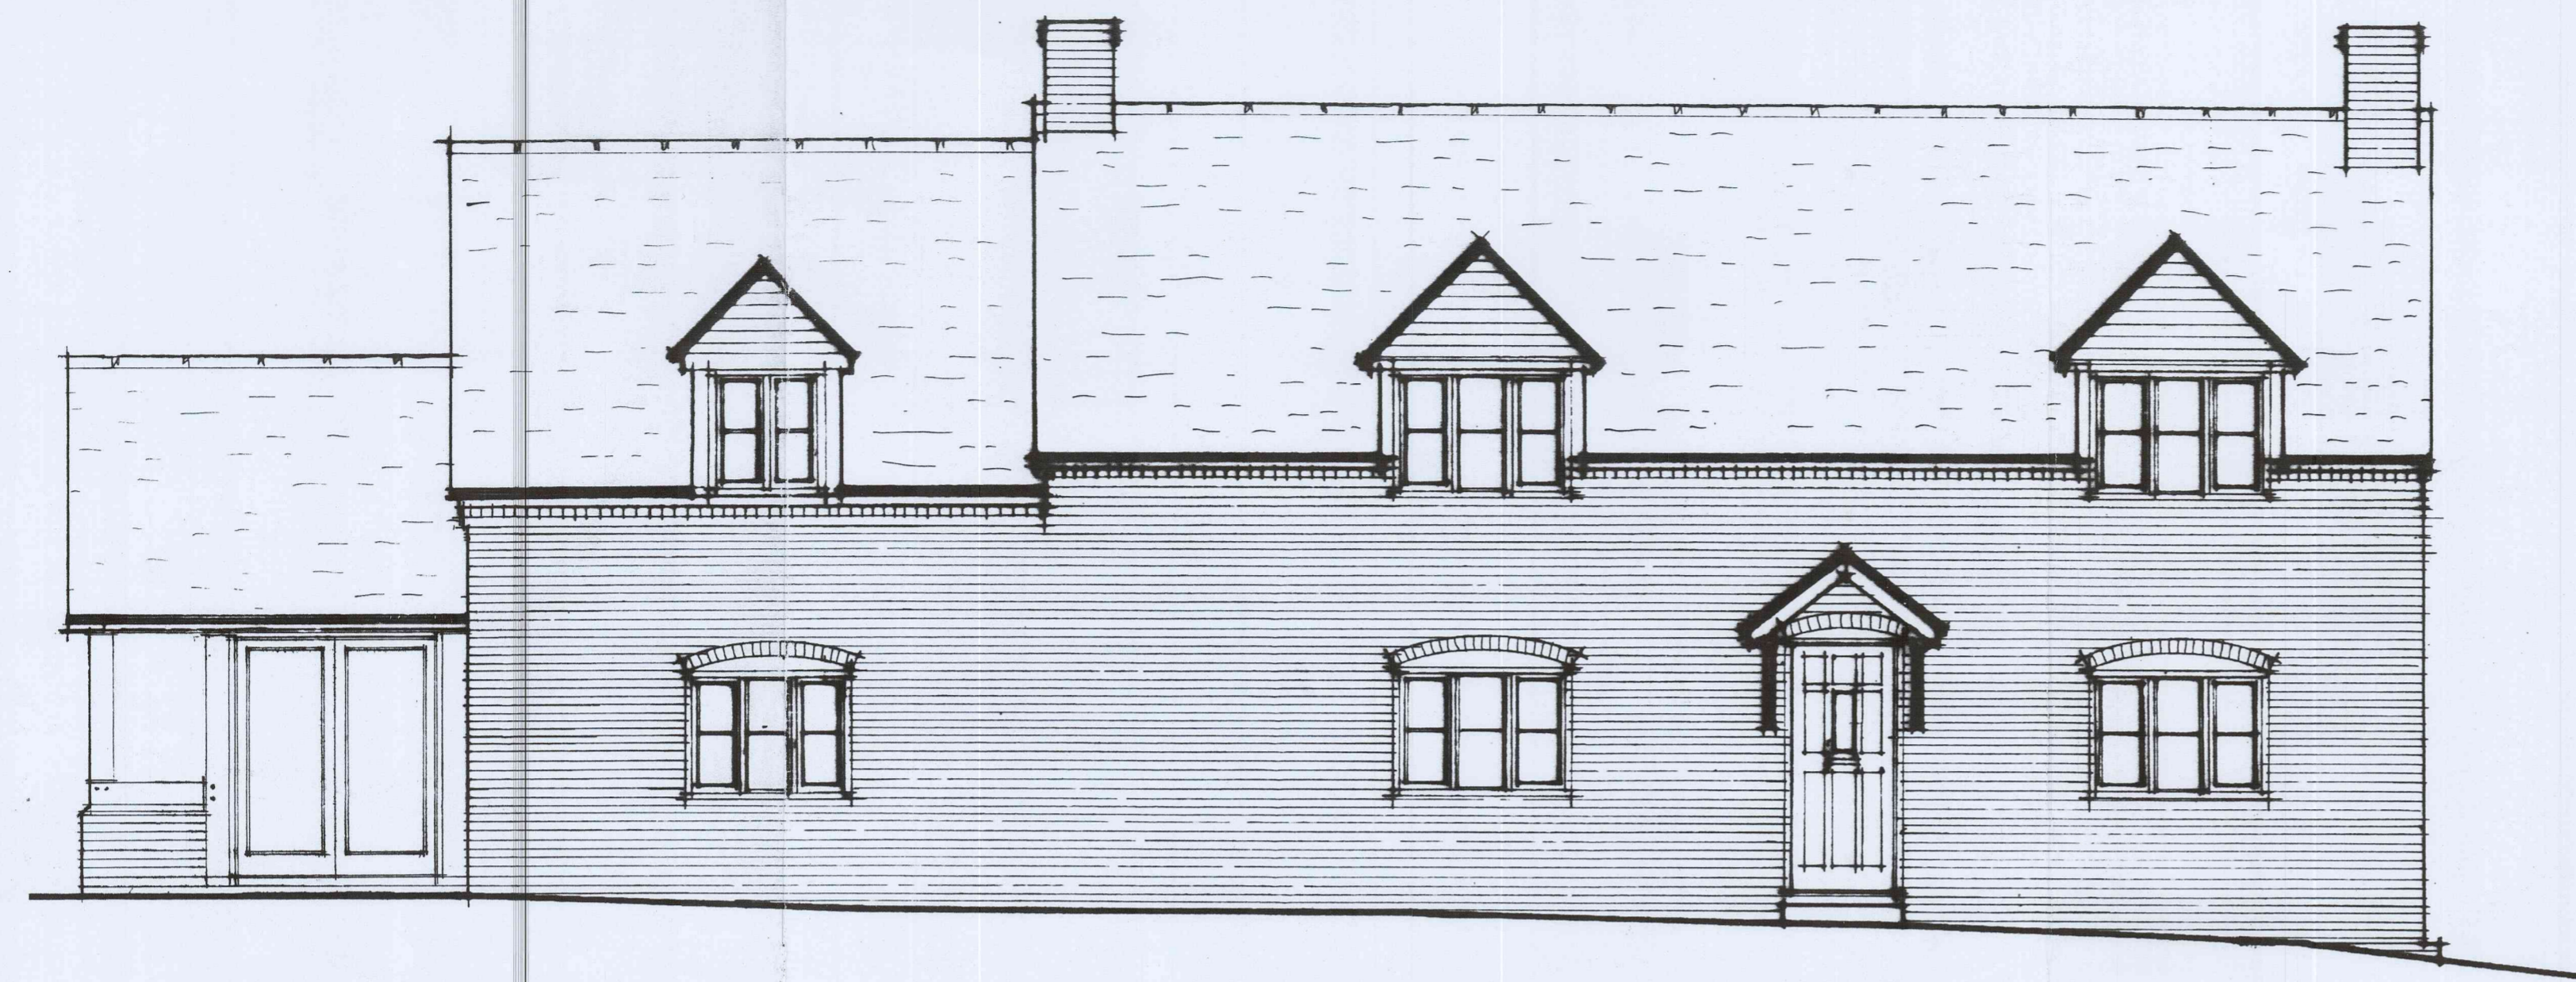

TONY ROWLAND ARCHITECTURAL SERVICES

SOUTH-EAST ELEVATION

NORTH-EAST ELEVATION

SOUTH-WEST ELEVATION

NORTH-WEST ELEVATION

SCALE 1:50

PROPOSED ELEVATIONS

REVISION A - 15th november 2021

SAWPIT COTTAGE, WESTON UNDER REDCASTLE. CDLXII+15