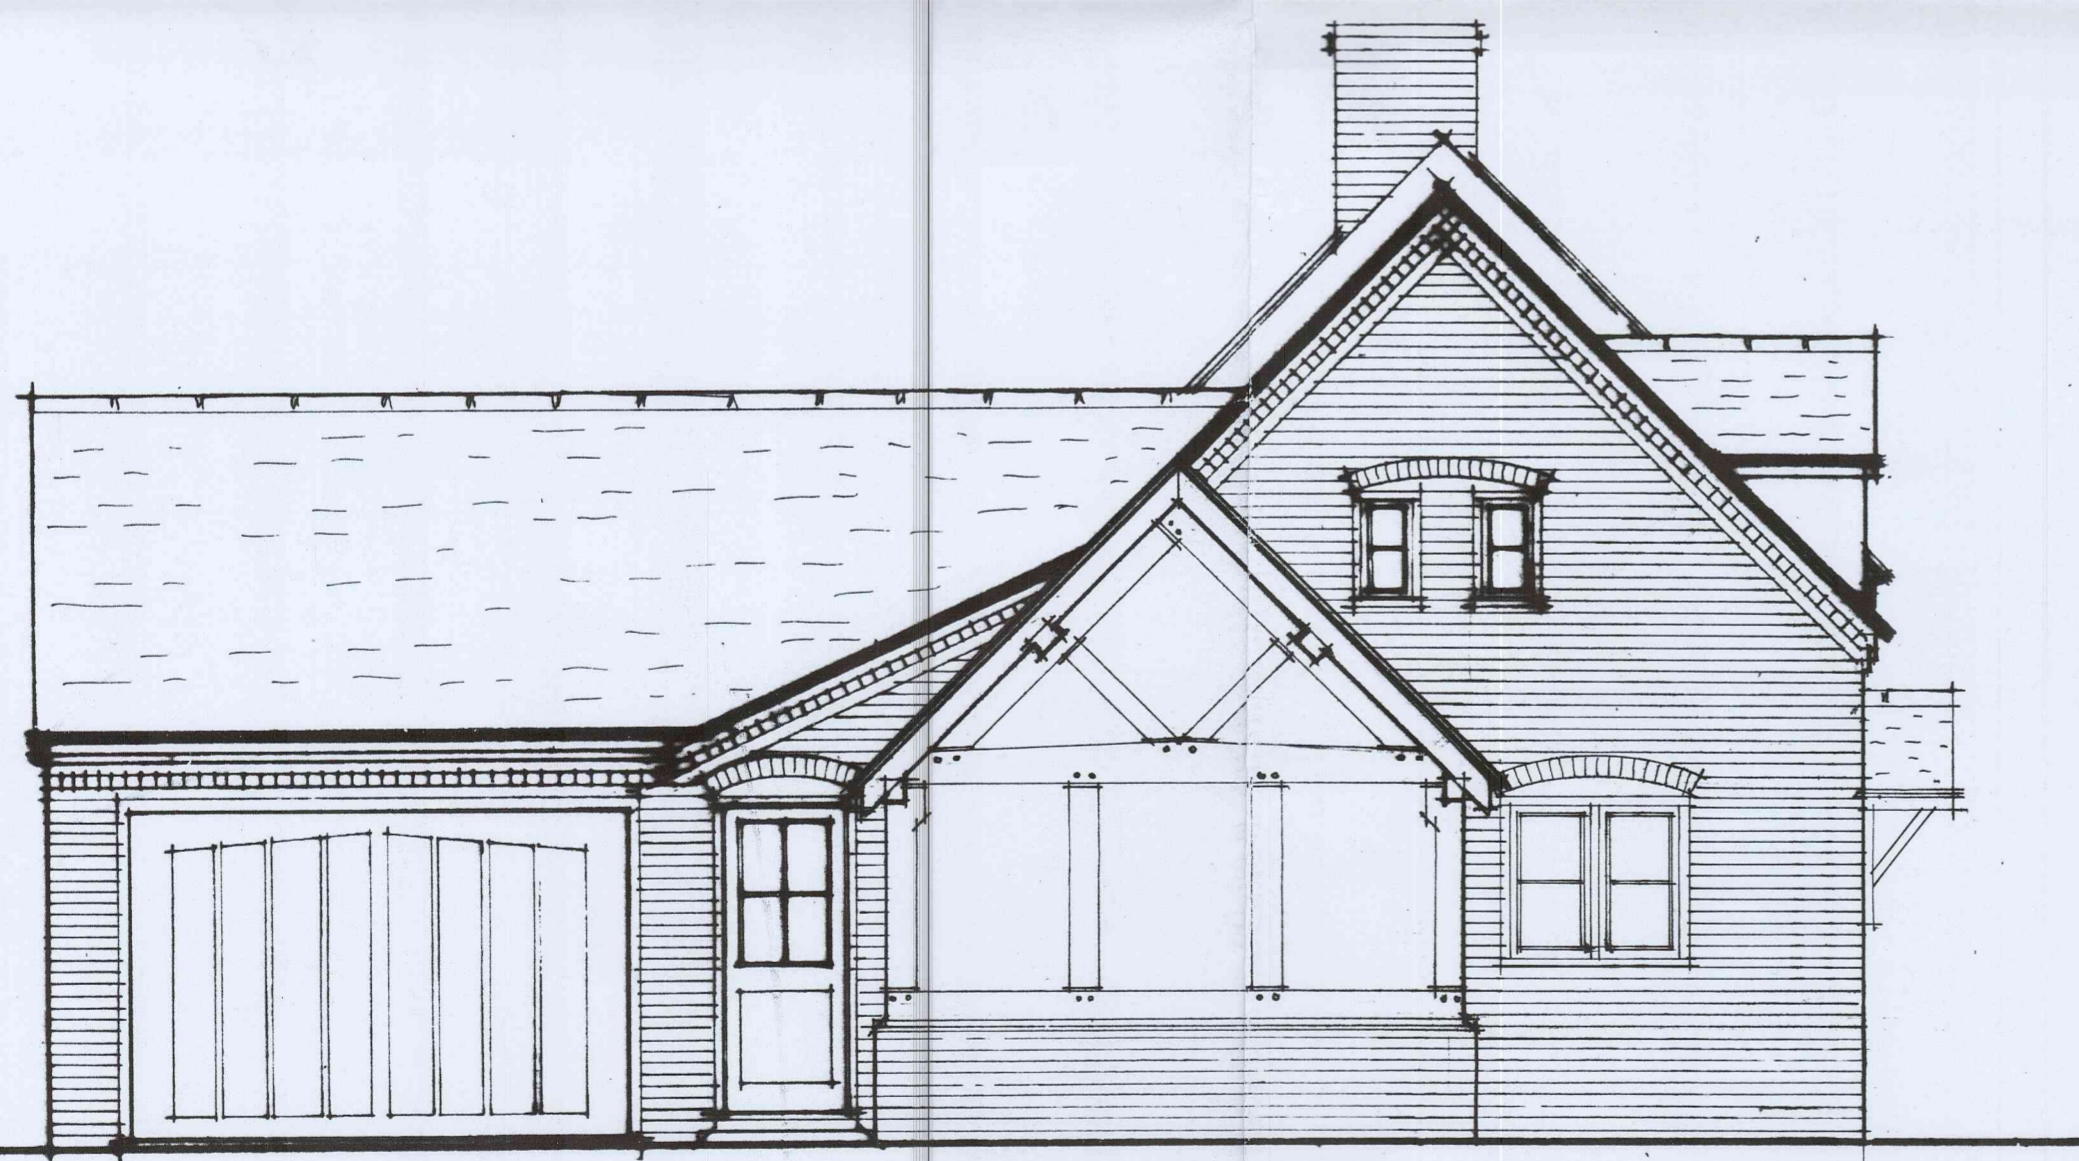

TONY ROWLAND ARCHITECTURAL SERVICES

SOUTH-EAST ELEVATION

NORTH-EAST ELEVATION

SOUTH-WEST ELEVATION

NORTH-WEST ELEVATION

SCALE 1:50

PROPOSED ELEVATIONS

REVISION A - 15th november 2021

SAWPIT COTTAGE, WESTON UNDER REDCASTLE. CDLXII+15