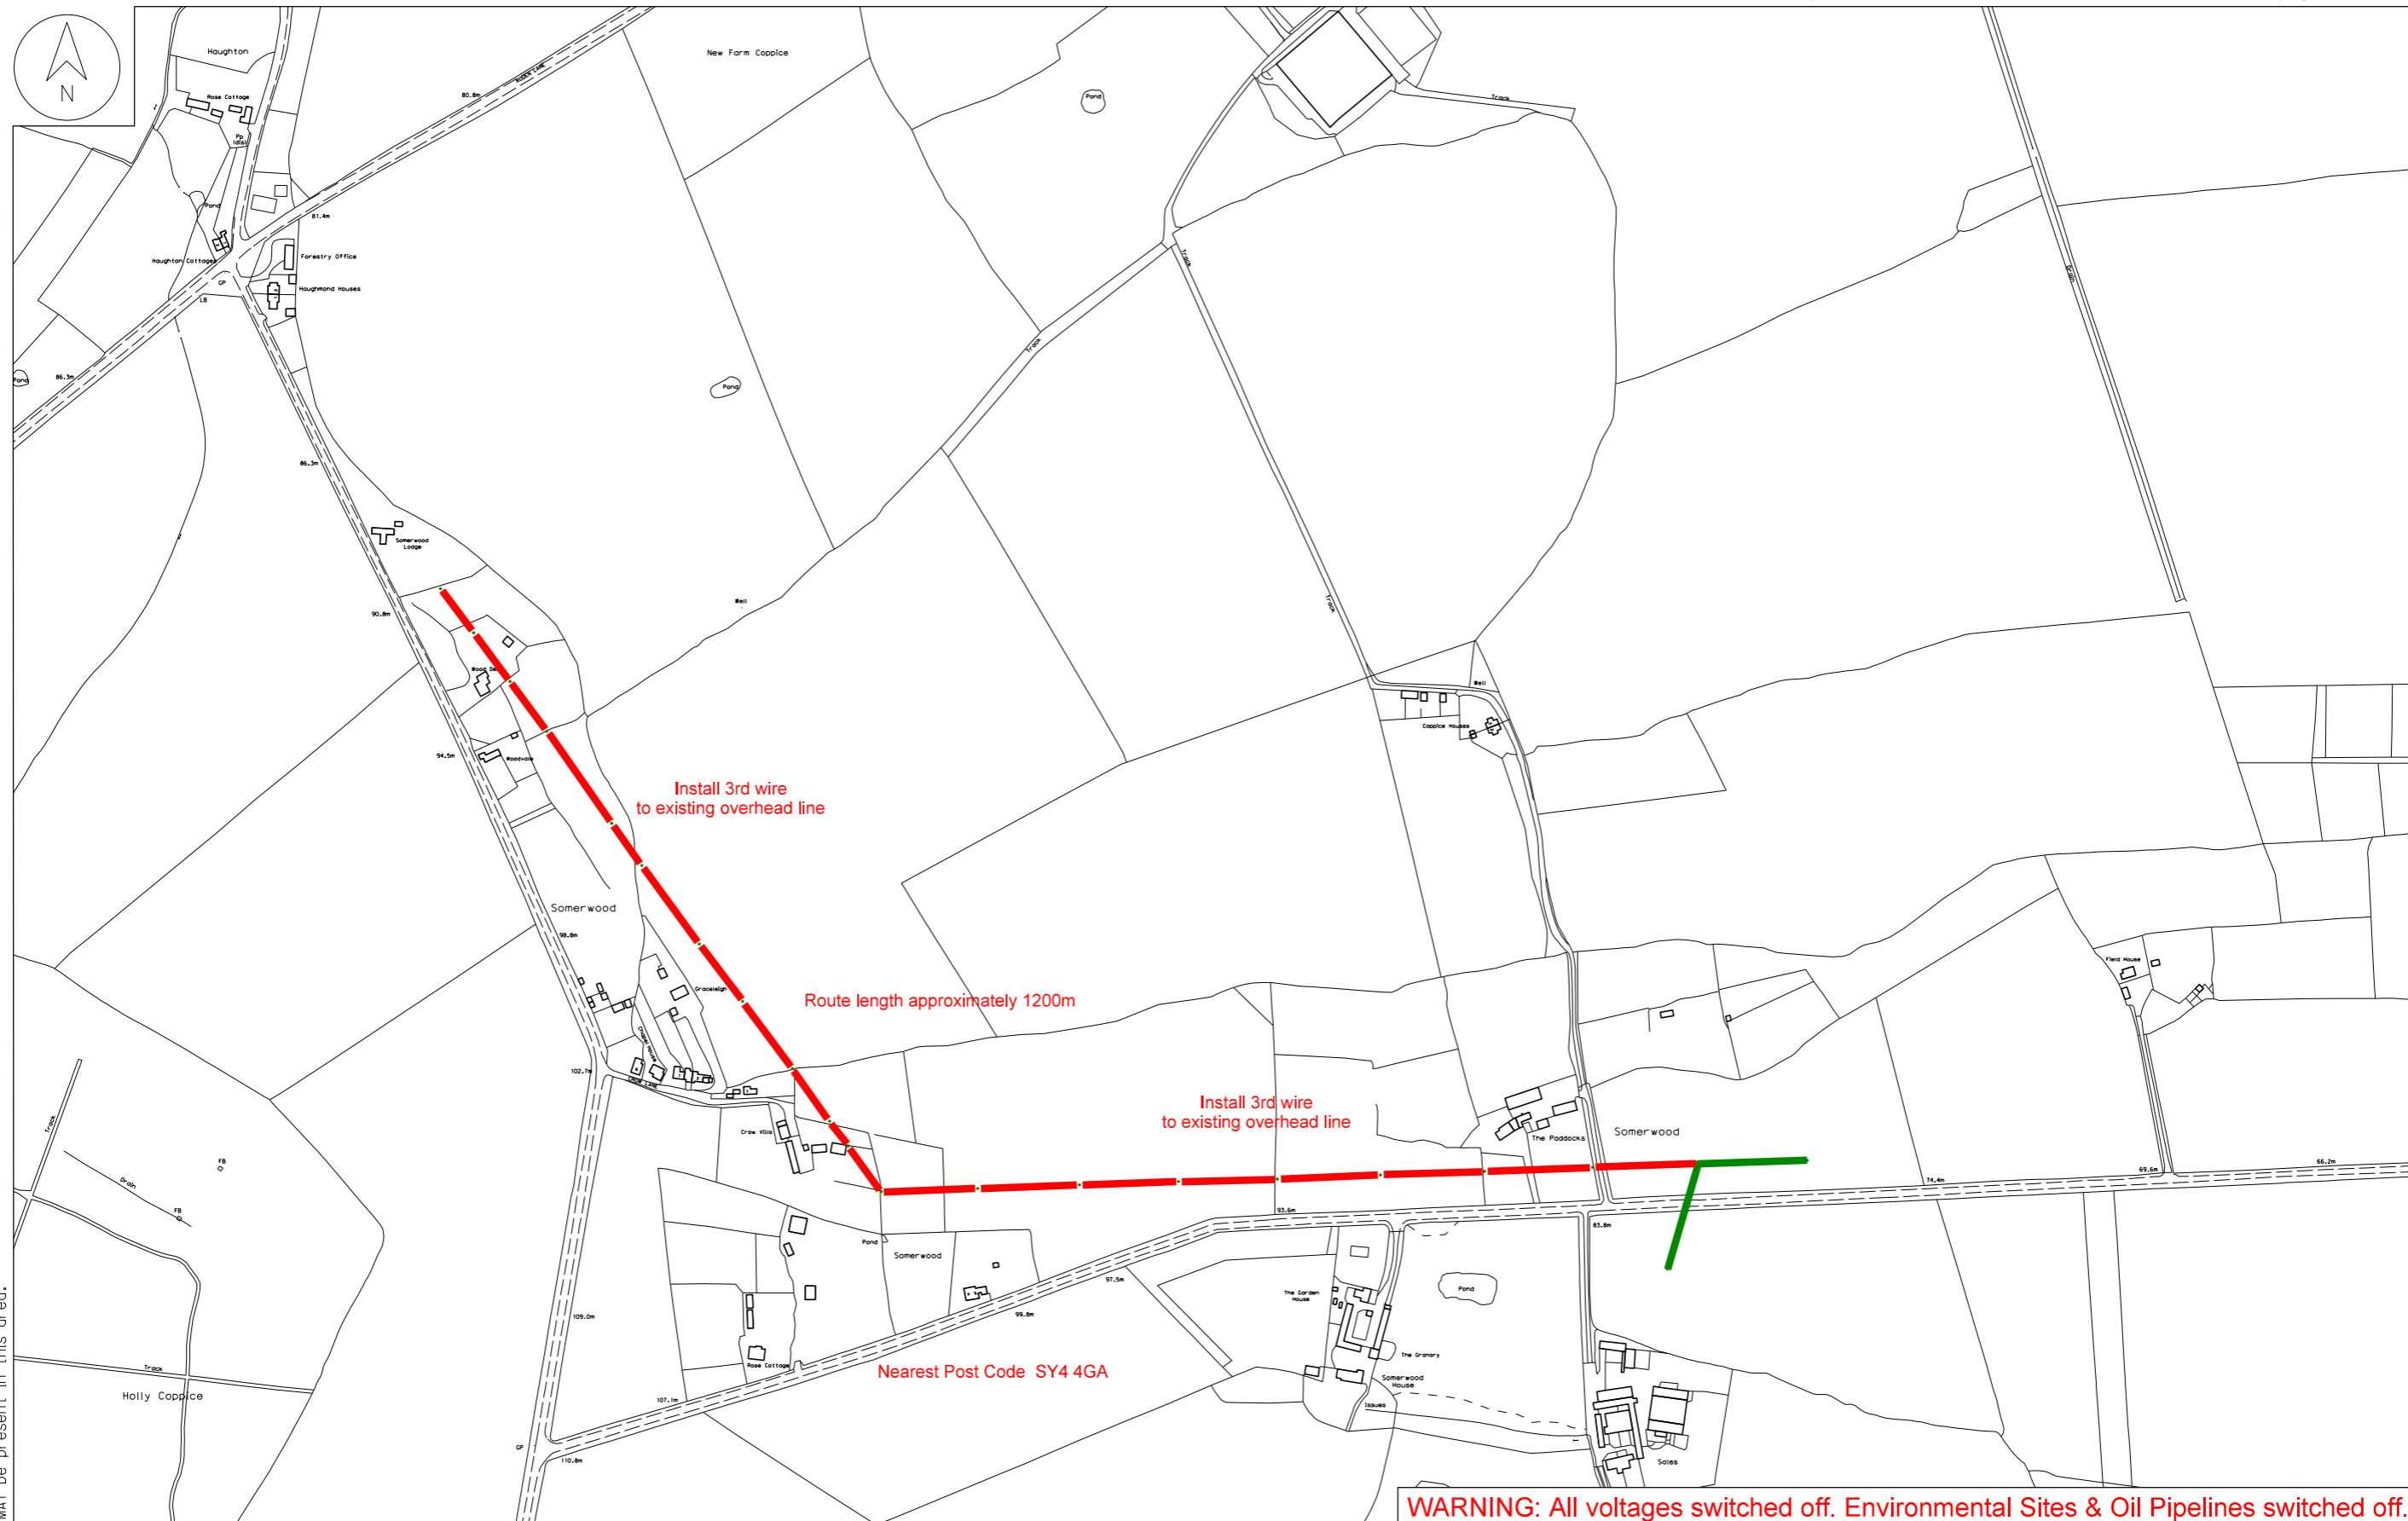

Based upon the Ordnance Surveys map with the permission of the Controller of Her Majesty's Stationery Office. Crown Copyright Reserved.
 Western Power Distribution, Avonbank, Feeder Road, Bristol. BS2 0TB. Licence Nos. 100022488, 100024877 & 100021807.
 CARE SHOULD BE EXERCISED TO ENSURE THE PRECISE POSITION OF THE WPD APPARATUS IF WORK IS TO BE EXECUTED IN ITS VICINITY.
 If in doubt, contact your local WPD office.

WARNING: All voltages switched off. Environmental Sites & Oil Pipelines switched off.

TITLE:
 DRAWN BY:
 DATE: 13/12/2021
 SCALE 1:5000 @ A3
 PLOT CENTRE: 355935.015,315280.785

WESTERN POWER DISTRIBUTION
Serving the Midlands, South West and Wales