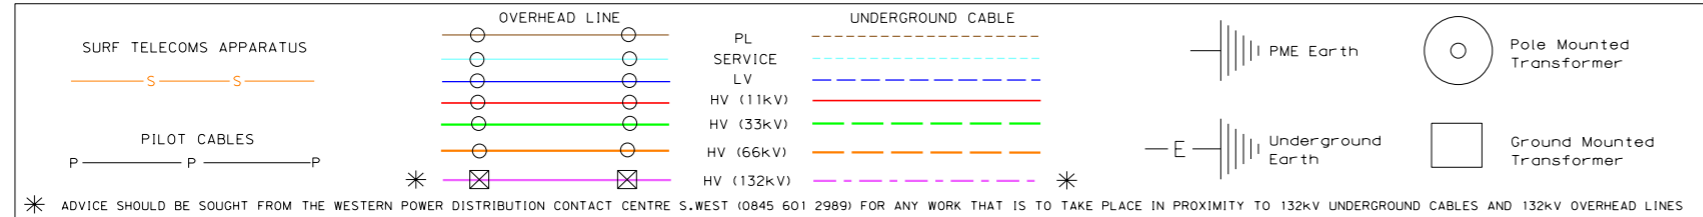

Based upon the Ordnance Surveys map with the permission of the Controller of Her Majesty's Stationery Office. Crown Copyright Reserved.
 Western Power Distribution, Avonbank, Feeder Road, Bristol. BS2 0TB. Licence Nos. 100022488, 100024877 & 100021807.
 CARE SHOULD BE EXERCISED TO ENSURE THE PRECISE POSITION OF THE WPD APPARATUS IF WORK IS TO BE EXECUTED IN ITS VICINITY.
 If in doubt, contact your local WPD office.

WARNING: All voltages switched off. Environmental Sites & Oil Pipelines switched off.

TITLE:
 DRAWN BY:
 DATE: 13/12/2021
 SCALE 1:5000 @ A3
 PLOT CENTRE: 355935.015,315280.785

WESTERN POWER DISTRIBUTION
Serving the Midlands, South West and Wales