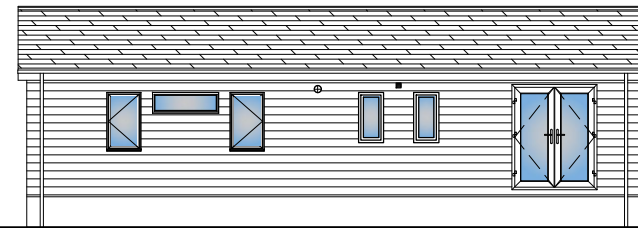

FRONT ELEVATION

END ELEVATION (LOUNGE)

REAR ELEVATION

END ELEVATION (BEDROOM)

OVERSTONE

12.192 x 6.096m
40' x 20'

LOUNGE	3.14 x 5.79m
KITCHEN	3.34 x 2.89m
DINER	3.34 x 2.65m
BEDROOM 1	3.80 x 2.86m
ENSUITE	1.24 x 2.28m
BEDROOM 2	2.44 x 2.85m
SHOWER	2.07 x 1.70m
HALL	2.61 x 1.04m