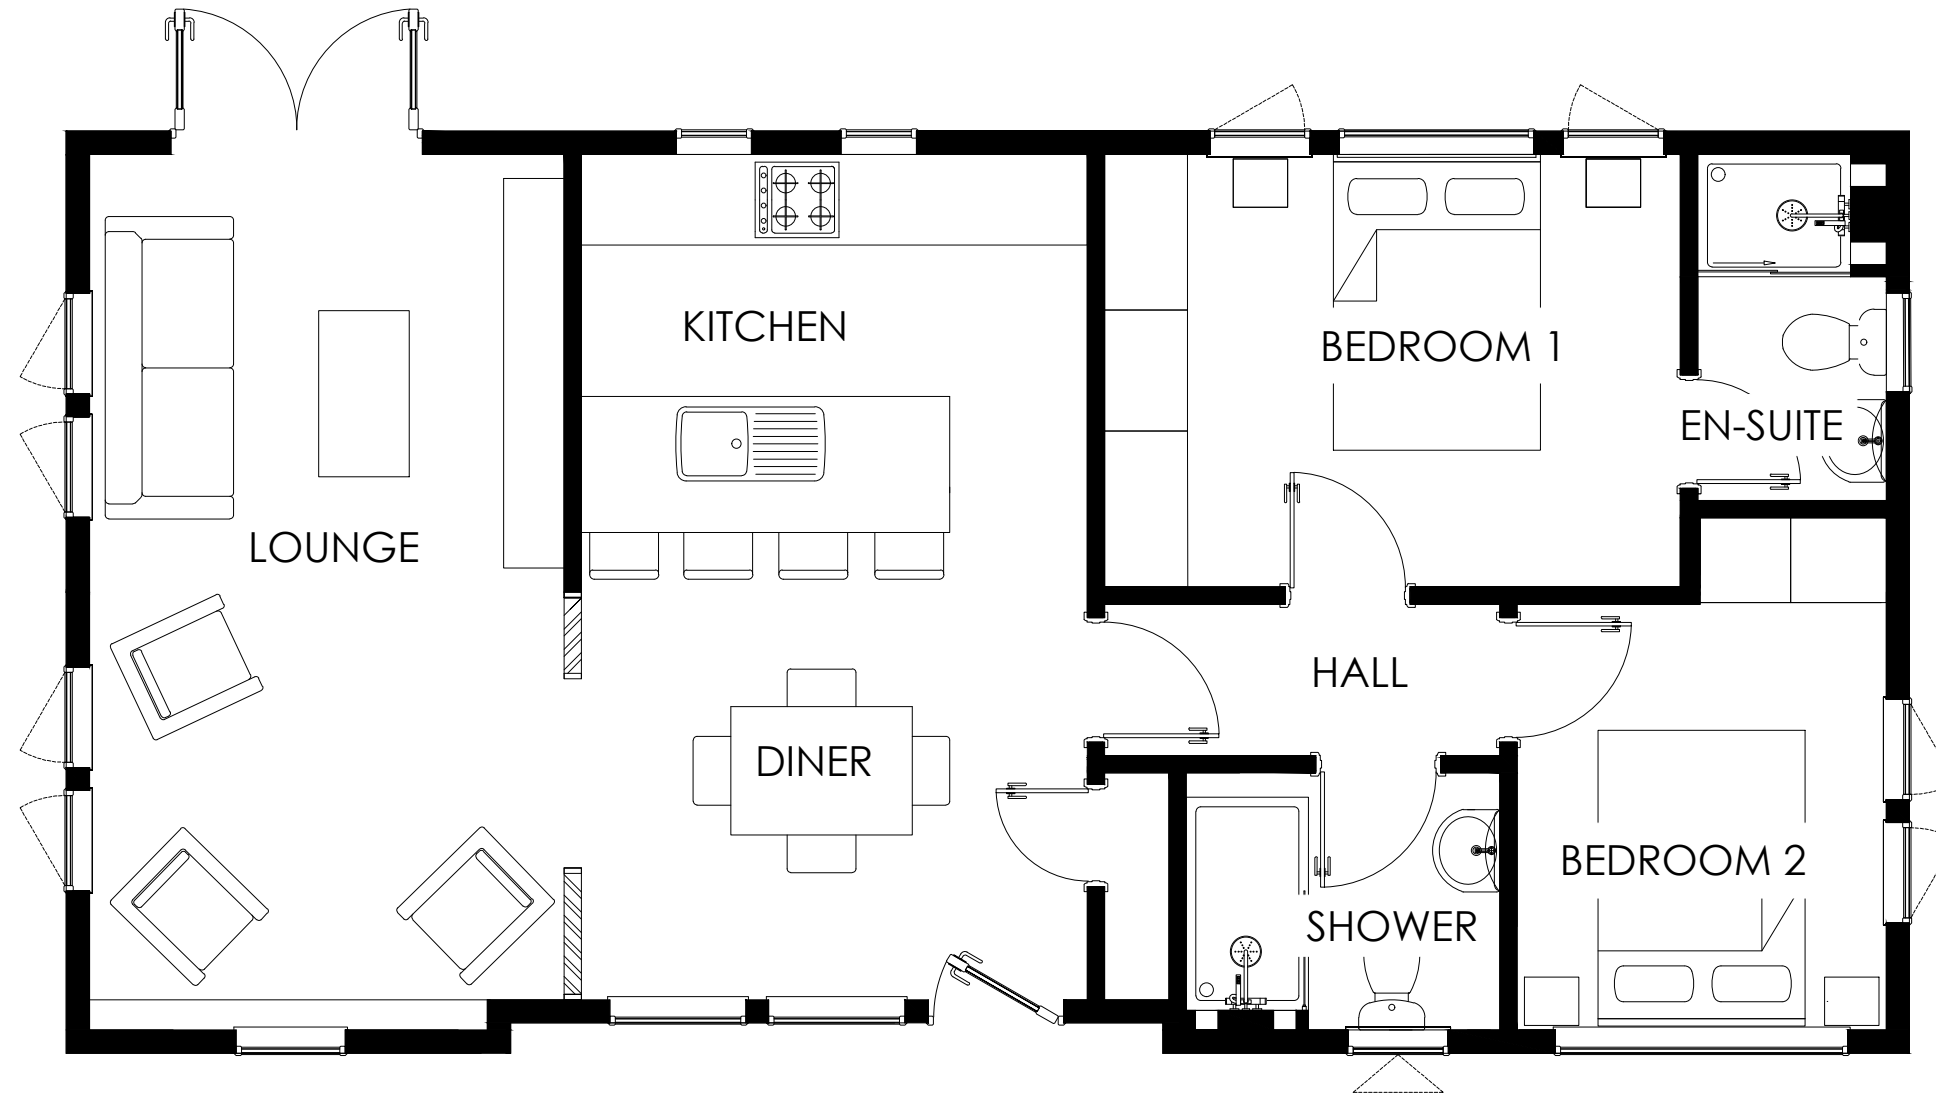

FRONT ELEVATION

END ELEVATION (LOUNGE)

REAR ELEVATION

END ELEVATION (BEDROOM)

OVERSTONE

12.192 x 6.096m
40' x 20'

LOUNGE	3.14 x 5.79m
KITCHEN	3.34 x 2.89m
DINER	3.34 x 2.65m
BEDROOM 1	3.80 x 2.86m
ENSUITE	1.24 x 2.28m
BEDROOM 2	2.44 x 2.85m
SHOWER	2.07 x 1.70m
HALL	2.61 x 1.04m

PLEASE BE ADVISED SIZES SHOWN ON DRAWING ARE GUIDELINES ONLY

FRONT ELEVATION

END ELEVATION (LOUNGE)

REAR ELEVATION

END ELEVATION (BEDROOM)

OVERSTONE

12.802 x 6.096m
42' x 20'

LOUNGE	3.34 x 5.79m
KITCHEN	3.34 x 2.89m
DINER	3.34 x 2.65m
BEDROOM 1	4.05 x 2.86m
ENSUITE	1.41 x 2.24m
BEDROOM 2	2.65 x 2.85m
SHOWER	2.28 x 1.70m
HALL	2.81 x 1.04m

PLEASE BE ADVISED SIZES SHOWN ON DRAWING ARE GUIDELINES ONLY

FRONT ELEVATION

END ELEVATION (LOUNGE)

REAR ELEVATION

END ELEVATION (BEDROOM)

OVERSTONE

13.716 x 6.096m
45' x 20'

LOUNGE	4.25 x 5.79m
KITCHEN	3.35 x 2.89m
DINER	3.35 x 2.65m
BEDROOM 1	4.06 x 2.82m
ENSUITE	1.41 x 2.24m
BEDROOM 2	2.65 x 2.85m
SHOWER	2.27 x 1.70m
HALL	2.81 x 1.04m