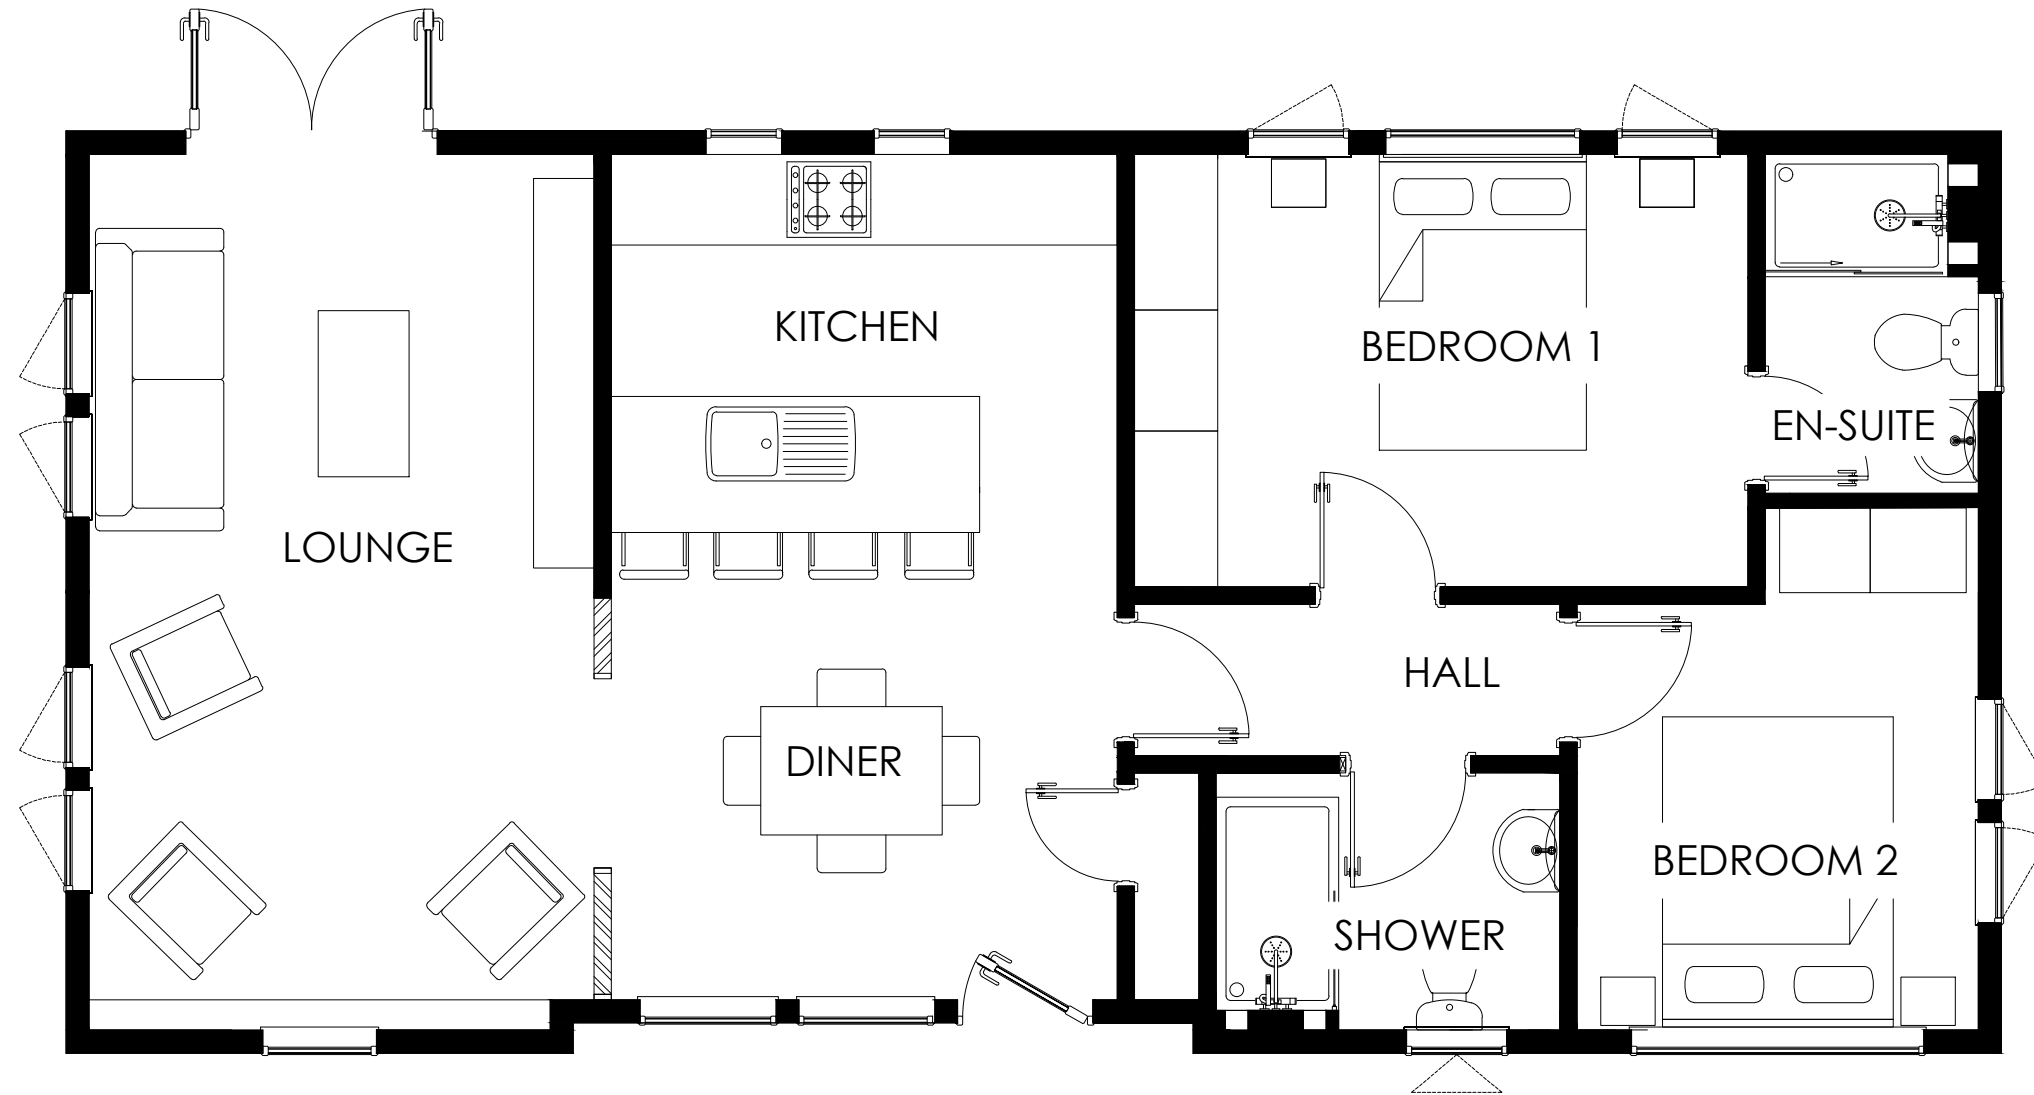

FRONT ELEVATION

END ELEVATION (LOUNGE)

REAR ELEVATION

END ELEVATION (BEDROOM)

OVERSTONE

12.192 x 6.096m
40' x 20'

LOUNGE	3.14 x 5.79m
KITCHEN	3.34 x 2.89m
DINER	3.34 x 2.65m
BEDROOM 1	3.80 x 2.86m
ENSUITE	1.24 x 2.28m
BEDROOM 2	2.44 x 2.85m
SHOWER	2.07 x 1.70m
HALL	2.61 x 1.04m

PLEASE BE ADVISED SIZES SHOWN ON DRAWING ARE GUIDELINES ONLY

FRONT ELEVATION

END ELEVATION (LOUNGE)

REAR ELEVATION

END ELEVATION (BEDROOM)

OVERSTONE

12.802 x 6.096m
42' x 20'

LOUNGE	3.34 x 5.79m
KITCHEN	3.34 x 2.89m
DINER	3.34 x 2.65m
BEDROOM 1	4.05 x 2.86m
ENSUITE	1.41 x 2.24m
BEDROOM 2	2.65 x 2.85m
SHOWER	2.28 x 1.70m
HALL	2.81 x 1.04m

PLEASE BE ADVISED SIZES SHOWN ON DRAWING ARE GUIDELINES ONLY

FRONT ELEVATION

END ELEVATION (LOUNGE)

REAR ELEVATION

END ELEVATION (BEDROOM)

OVERSTONE

13.716 x 6.096m
45' x 20'

LOUNGE	4.25 x 5.79m
KITCHEN	3.35 x 2.89m
DINER	3.35 x 2.65m
BEDROOM 1	4.06 x 2.82m
ENSUITE	1.41 x 2.24m
BEDROOM 2	2.65 x 2.85m
SHOWER	2.27 x 1.70m
HALL	2.81 x 1.04m