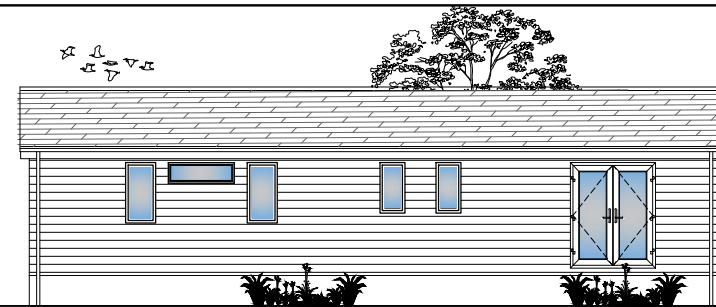

PLEASE BE ADVISED SIZES SHOWN ON DRAWING ARE GUIDELINES ONLY

FRONT ELEVATION

END ELEVATION (LOUNGE)

REAR ELEVATION

END ELEVATION (BEDROOM)

OVERSTONE

13.716 x 6.096m
45' x 20'

LOUNGE	4.25 x 5.79m
KITCHEN	3.35 x 2.89m
DINER	3.35 x 2.65m
BEDROOM 1	4.06 x 2.82m
ENSUITE	1.41 x 2.24m
BEDROOM 2	2.65 x 2.85m
SHOWER	2.27 x 1.70m
HALL	2.81 x 1.04m