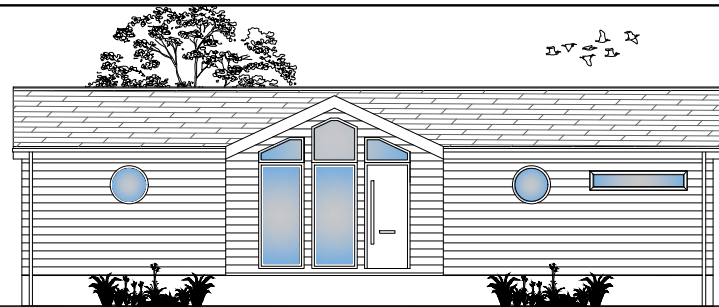

FRONT ELEVATION