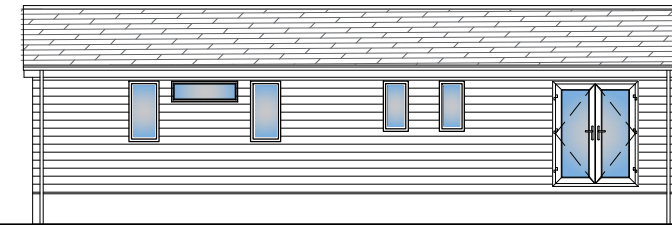

PLEASE BE ADVISED SIZES SHOWN ON DRAWING ARE GUIDELINES ONLY

FRONT ELEVATION

END ELEVATION (LOUNGE)

REAR ELEVATION

END ELEVATION (BEDROOM)

OVERSTONE

12.802 x 6.096m
42' x 20'

LOUNGE	3.34 x 5.79m
KITCHEN	3.34 x 2.89m
DINER	3.34 x 2.65m
BEDROOM 1	4.05 x 2.86m
ENSUITE	1.41 x 2.24m
BEDROOM 2	2.65 x 2.85m
SHOWER	2.28 x 1.70m
HALL	2.81 x 1.04m