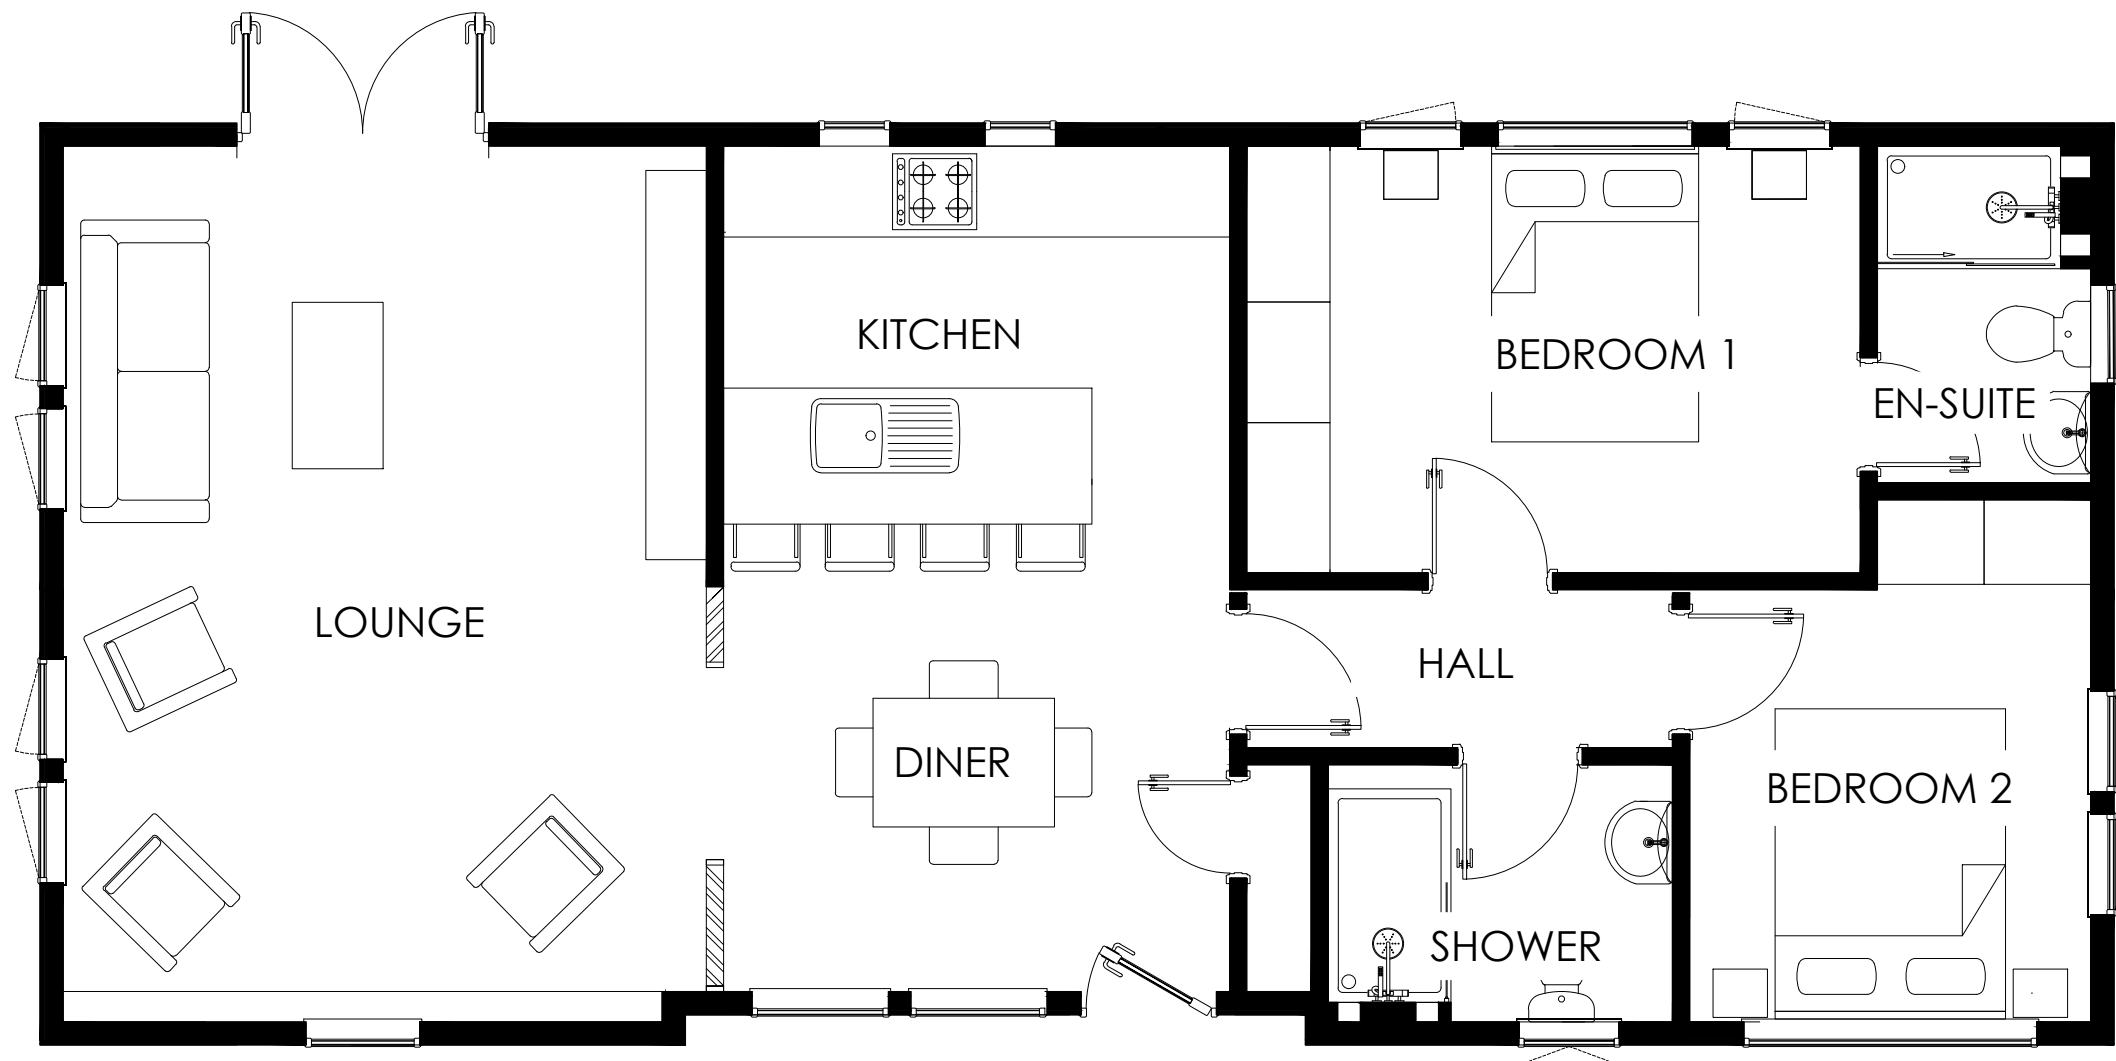

FRONT ELEVATION

END ELEVATION (LOUNGE)

REAR ELEVATION

END ELEVATION (BEDROOM)

OVERSTONE

12.192 x 6.096m
40' x 20'

LOUNGE	3.14 x 5.79m
KITCHEN	3.34 x 2.89m
DINER	3.34 x 2.65m
BEDROOM 1	3.80 x 2.86m
ENSUITE	1.24 x 2.28m
BEDROOM 2	2.44 x 2.85m
SHOWER	2.07 x 1.70m
HALL	2.61 x 1.04m

PLEASE BE ADVISED SIZES SHOWN ON DRAWING ARE GUIDELINES ONLY

FRONT ELEVATION

END ELEVATION (LOUNGE)

REAR ELEVATION

END ELEVATION (BEDROOM)

OVERSTONE

12.802 x 6.096m
42' x 20'

LOUNGE	3.34 x 5.79m
KITCHEN	3.34 x 2.89m
DINER	3.34 x 2.65m
BEDROOM 1	4.05 x 2.86m
ENSUITE	1.41 x 2.24m
BEDROOM 2	2.65 x 2.85m
SHOWER	2.28 x 1.70m
HALL	2.81 x 1.04m

PLEASE BE ADVISED SIZES SHOWN ON DRAWING ARE GUIDELINES ONLY

FRONT ELEVATION

END ELEVATION (LOUNGE)

REAR ELEVATION

END ELEVATION (BEDROOM)

OVERSTONE

13.716 x 6.096m
45' x 20'

LOUNGE	4.25 x 5.79m
KITCHEN	3.35 x 2.89m
DINER	3.35 x 2.65m
BEDROOM 1	4.06 x 2.82m
ENSUITE	1.41 x 2.24m
BEDROOM 2	2.65 x 2.85m
SHOWER	2.27 x 1.70m
HALL	2.81 x 1.04m

PLEASE BE ADVISED SIZES SHOWN ON DRAWING ARE GUIDELINES ONLY