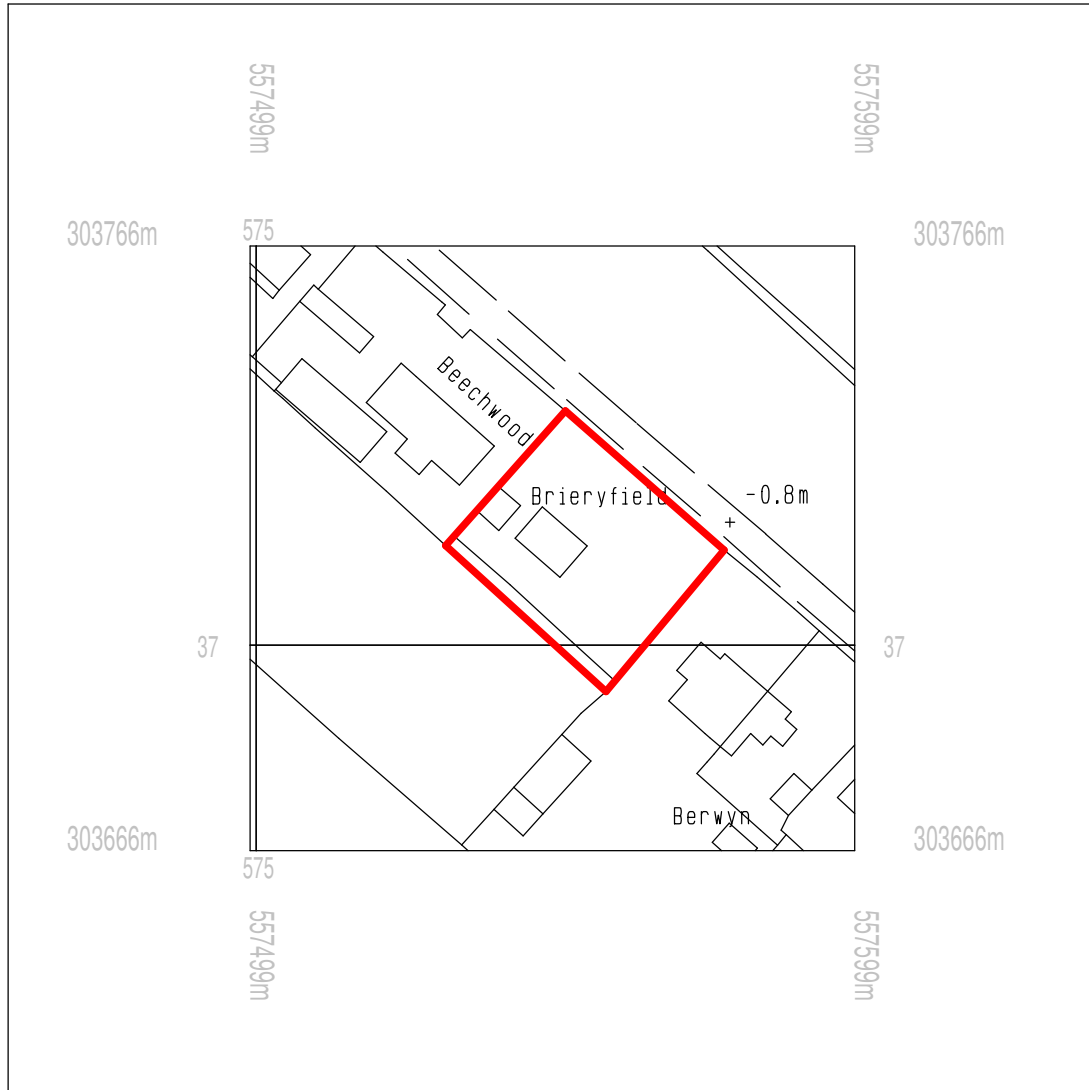

Stanfords VectorMap

© Crown copyright and database rights 2021 OS 100035409
 Reproduction in whole or in part is prohibited
 without the permission of Ordnance Survey.

Scale: 1:1250 @ A4

NOTE:

1. The copyright of this drawing is the property of Ian J M Cable and must not be copied without written consent
2. No measurement to be scaled off the drawings, but measurements to be checked on site by the contractor prior to commencement of works, and any discrepancies brought to the attention of the designer.

IAN J M CABLE BSc

01366 386704
 design@ianjmcable.co.uk

ARCHITECTURAL DESIGN

Stow Corner Farm, Stow Corner,
 King's Lynn, Norfolk, PE34 3PT

Brieryfield,
 Lady Drove,
 Barroway Drove, PE38 0AQ

Location Plan.

1:1250

December 2021

1137-04