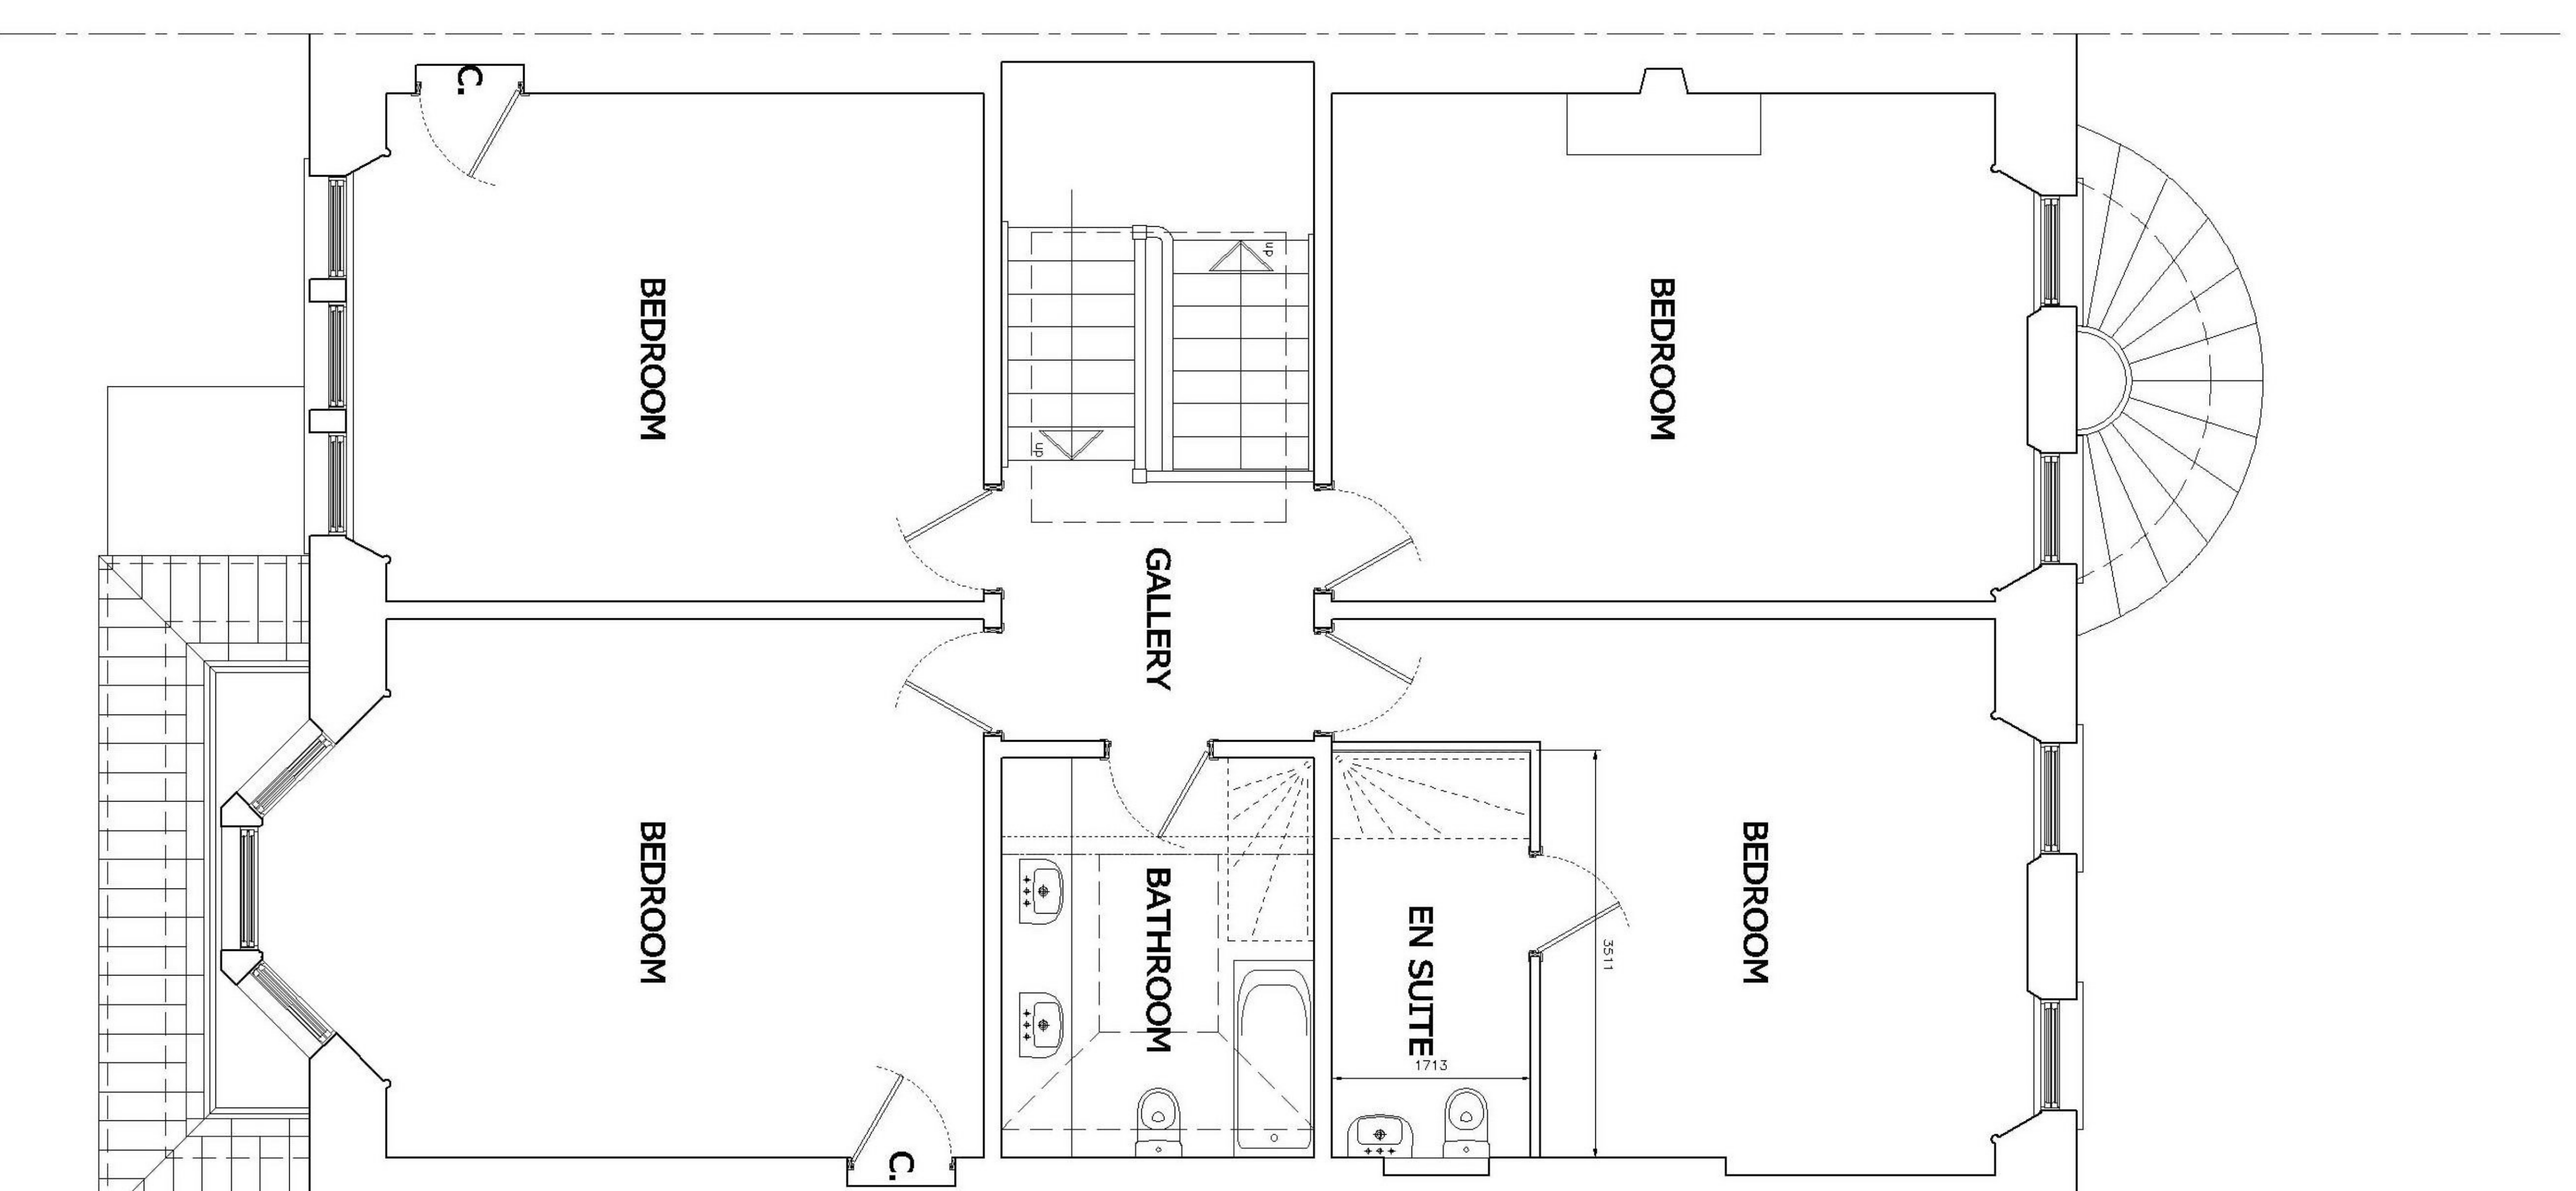

Metres @ 1:50

Emajine Architecture
 Architectural Design & Guidance
 The Design Studio
 9 Oakwood Avenue
 PAISLEY
 PA2 9NG

Project
Mr C. Matrin
 50 Kingsborough Gardens
 Glasgow

Drawing
PLANS AS PROPOSED

Scale
1:50 @ A1

Date
 Nov 21

Drawn By
A.G.C.

Checked
CMG_GA_02 (18-21)

Issue	Date	Detail
AMENDMENTS		