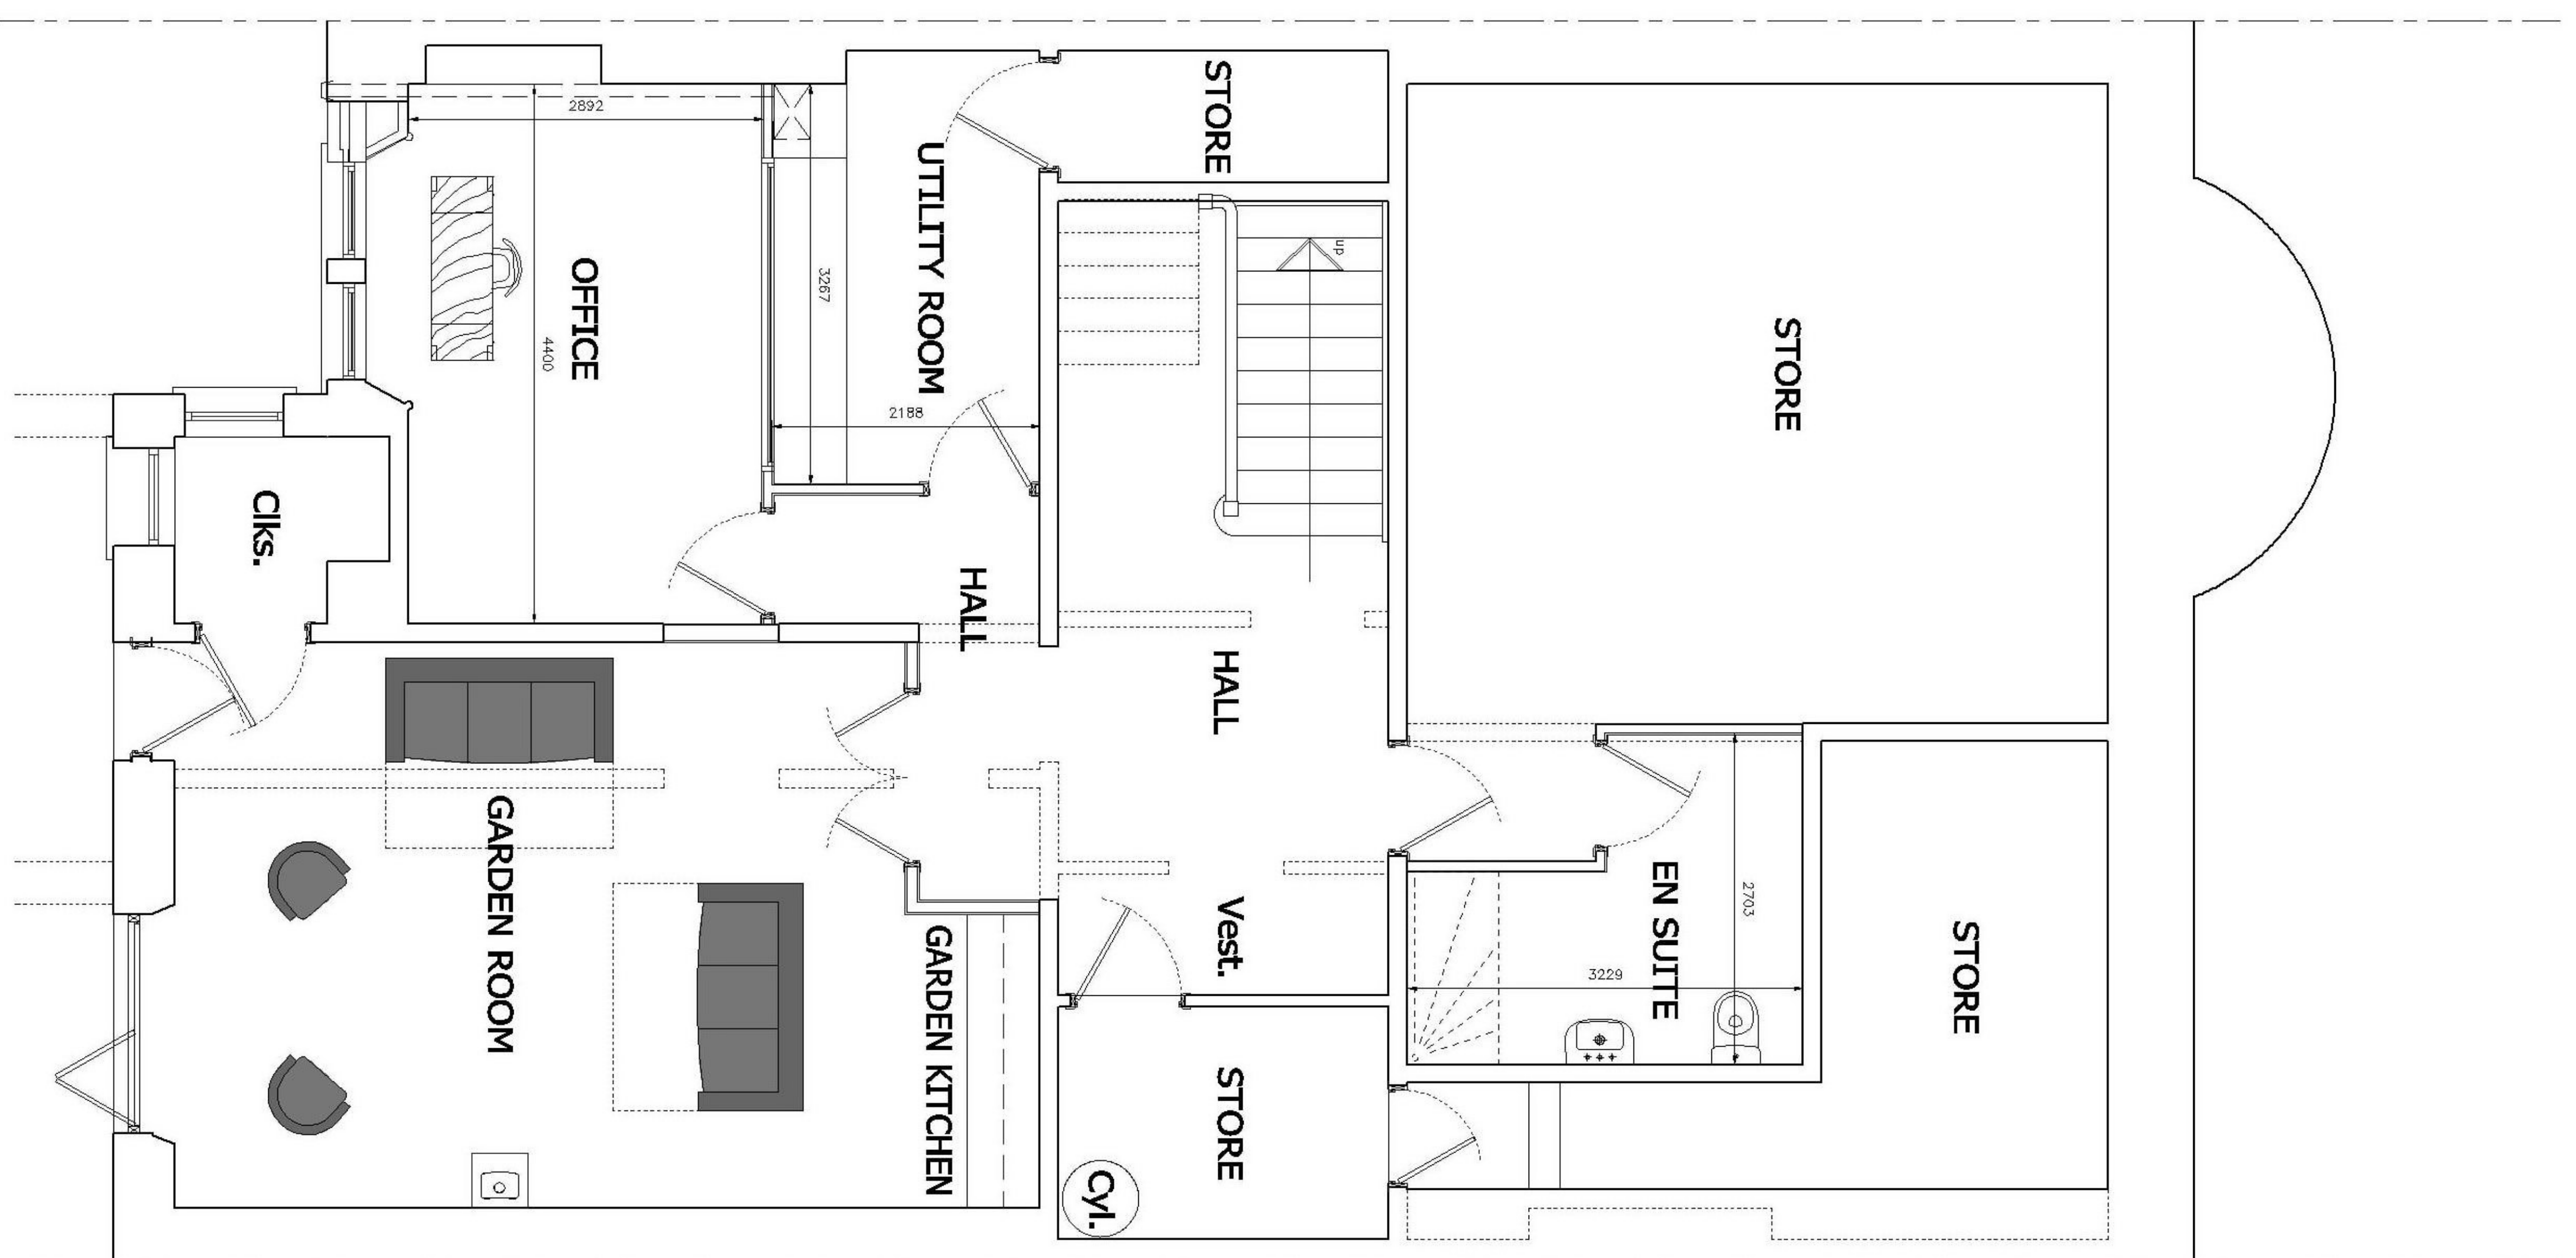

Metres @ 1:50

Emajine Architecture
 Architectural Design & Guidance
 The Design Studio
 9 Oakwood Avenue
 PAISLEY
 PA2 9NG

Project
Mr C. Matrin
 50 Kingsborough Gardens
 Glasgow

Drawing
PLANS AS PROPOSED

Scale
1:50 @ A1

Date
 Nov 21

Drawn By
A.G.C.

Checked
CMG_GA_02 (18-21)

Issue	Date	Detail
AMENDMENTS		