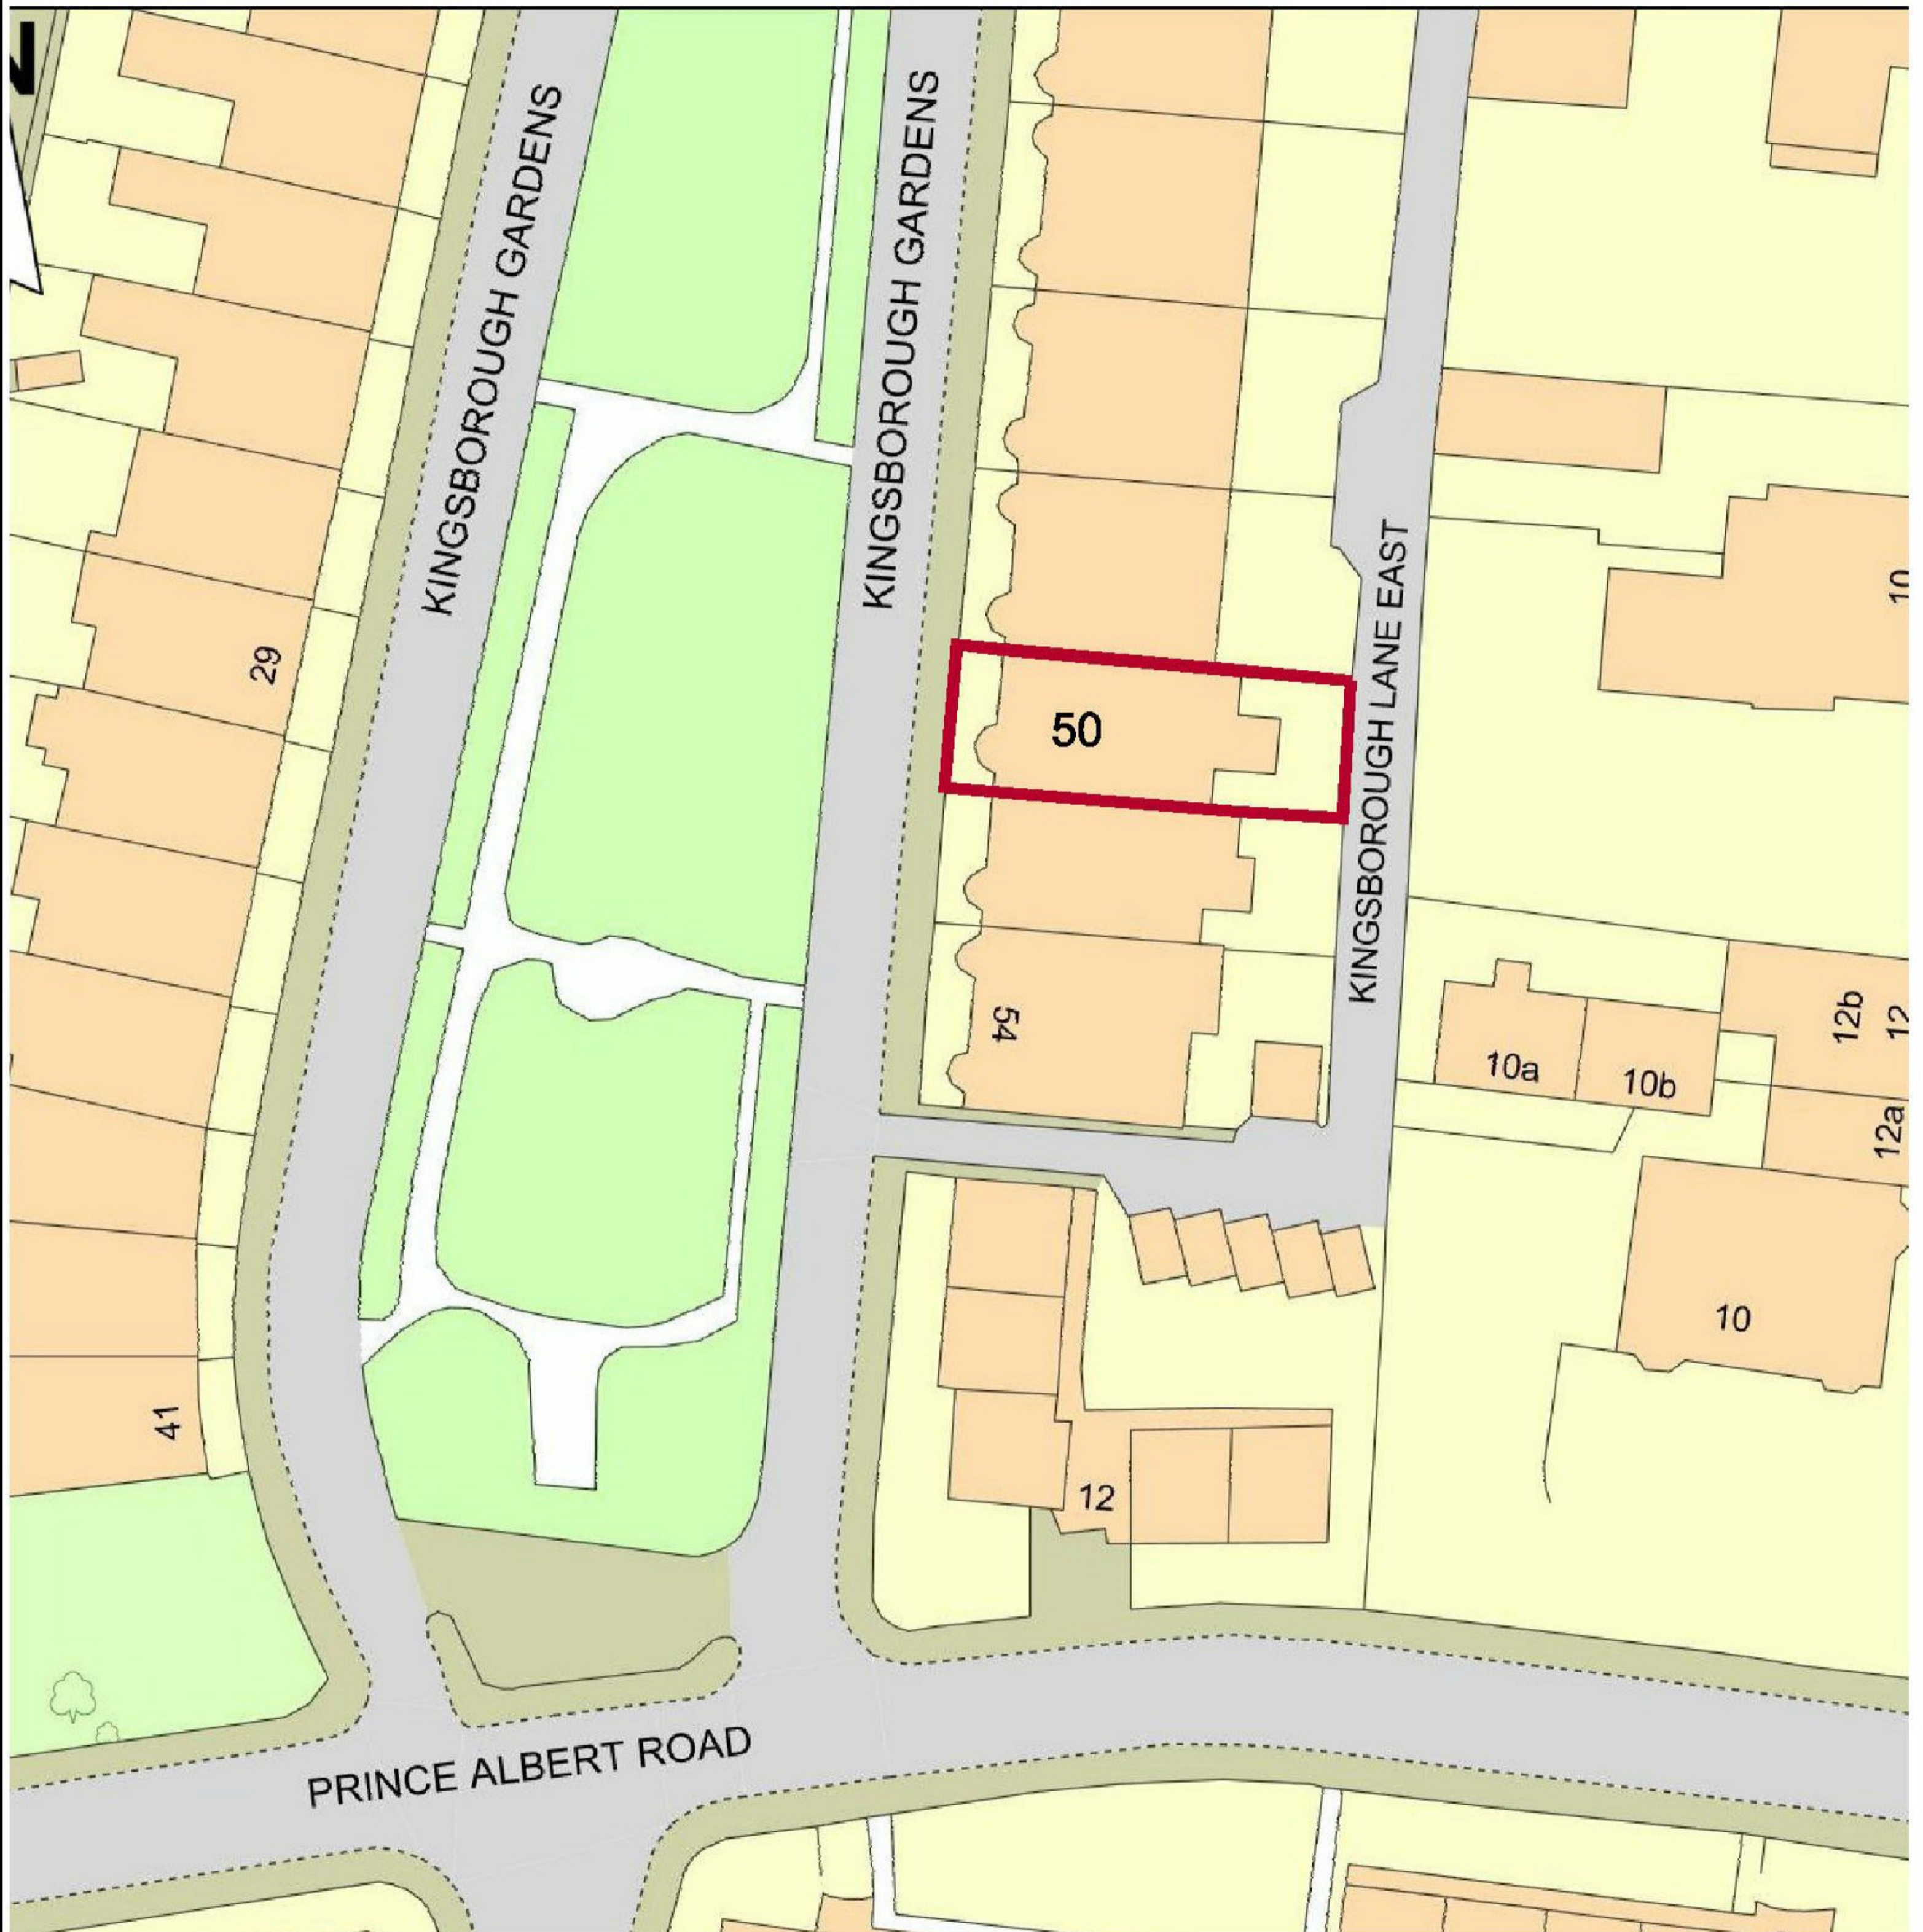

BLOCK LOCATION PLAN 1:500

Metres

	EmAline Architecture Architectural Design & Guidance The Design Studio 9 Oakwood Avenue PAIRLEY	Project Mr C. Martin 50 Kingsborough Gardens Glasgow	Drawing BLOCK PLAN	Scale 1:500 @ A3	Drawn By A.G.C.	Checked		
				Date Nov 21	Drawing No CMG_OS_02 (18-21)	Issue	Date	Detail
							AMENDMENTS	