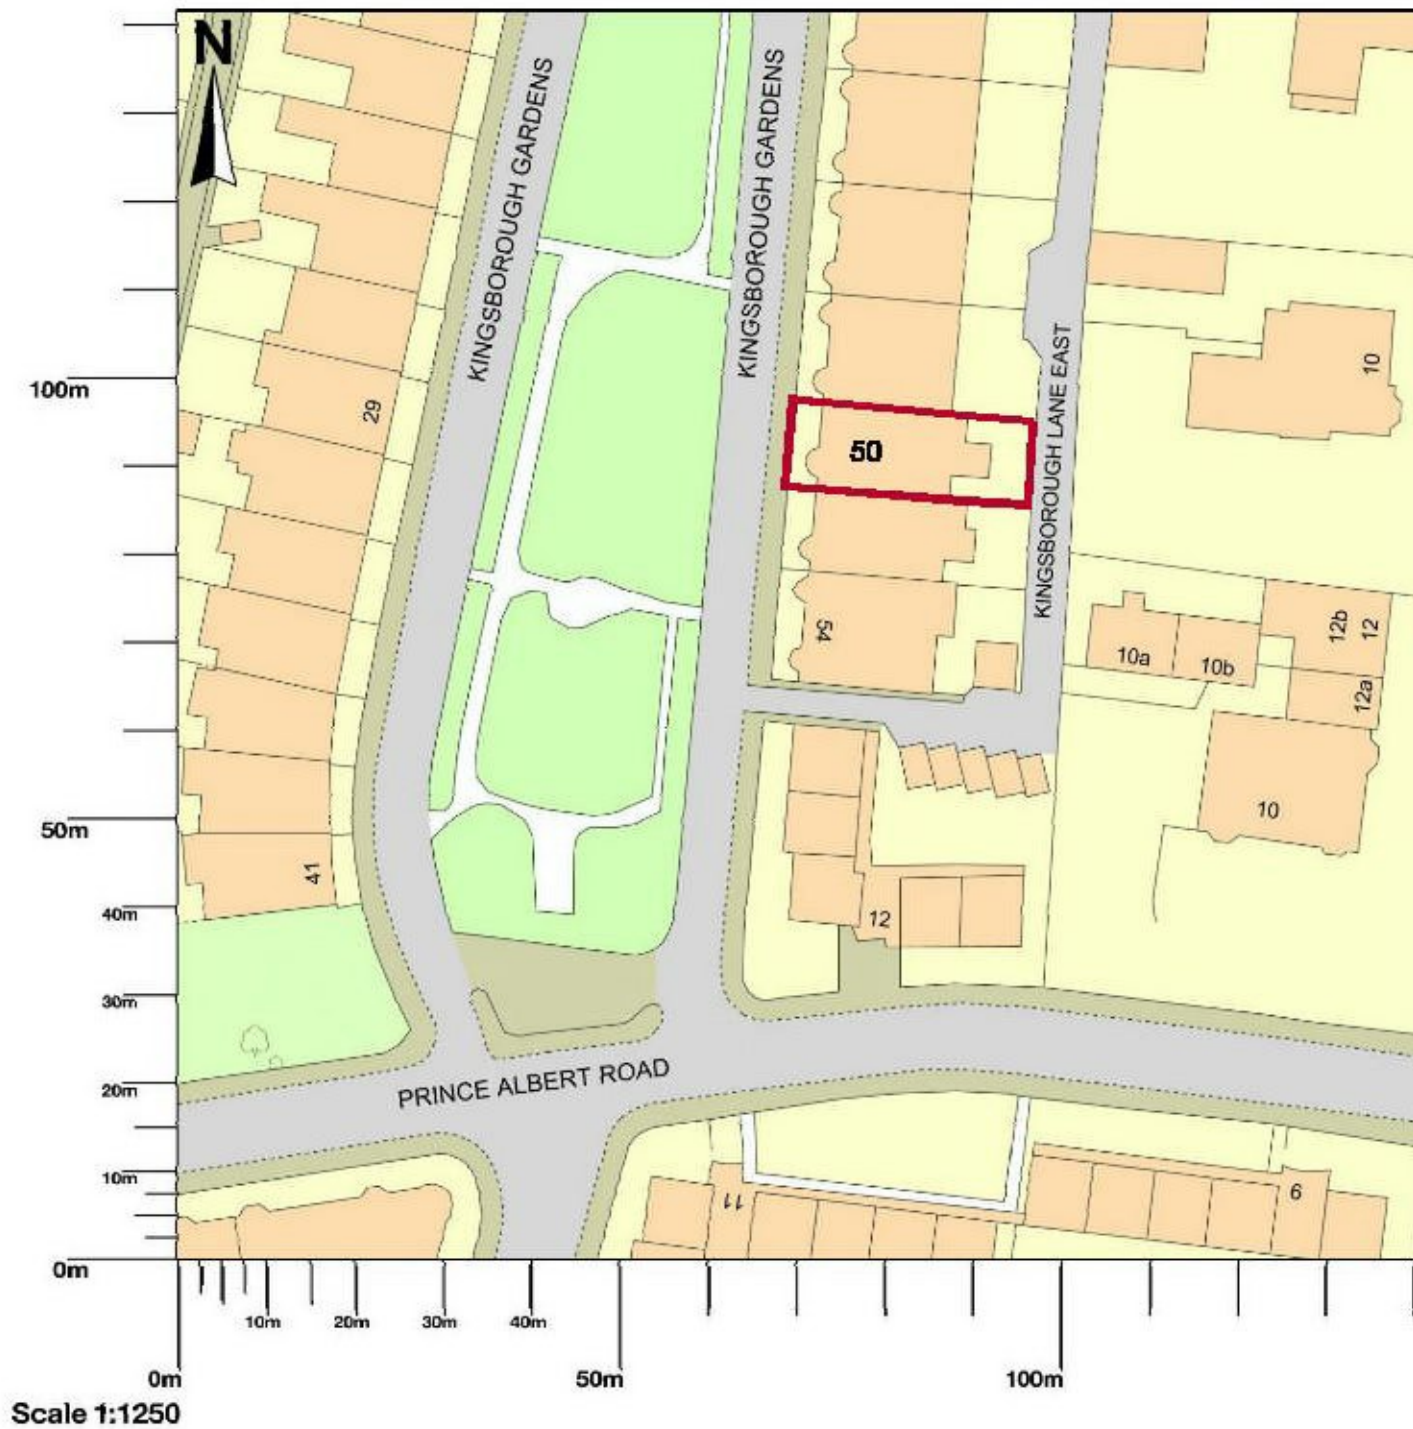

50 Kingsborough Gardens, Glasgow, G12 9NL

Map area bounded by: 255871,667291 256013,667433. Produced on 15 November 2021 from the OS National Geographic Database. Reproduction in whole or part is prohibited without the prior permission of Ordnance Survey. © Crown copyright 2021. Supplied by UKPlanningMaps.com a licensed OS partner (100054135). Unique plan reference: p2c/uk/716265/969207

<p>EmAline Architecture Architectural Design & Buildings The Design Studio & Gallery 100 Galloway Street Glasgow G12 9NL 0141 204 1111</p>	<p>Project: Mr C. Martin 50 Kingsborough Gardens Glasgow</p>	<p>Drawing: SITE LOCATION PLAN</p>	<p>Scale: 1:1250 @ A4</p>	<p>Drawn by: A.G.C.</p>	<p>Checked:</p>			
			<p>Date: Nov 21</p>	<p>Drawing No: DMO_OS_01 (18-21)</p>	<table border="1"> <thead> <tr> <th>Name</th> <th>Date</th> <th>Detail</th> </tr> </thead> <tbody> <tr> <td colspan="3">AMENDMENTS</td> </tr> </tbody> </table>	Name	Date	Detail
Name	Date	Detail						
AMENDMENTS								