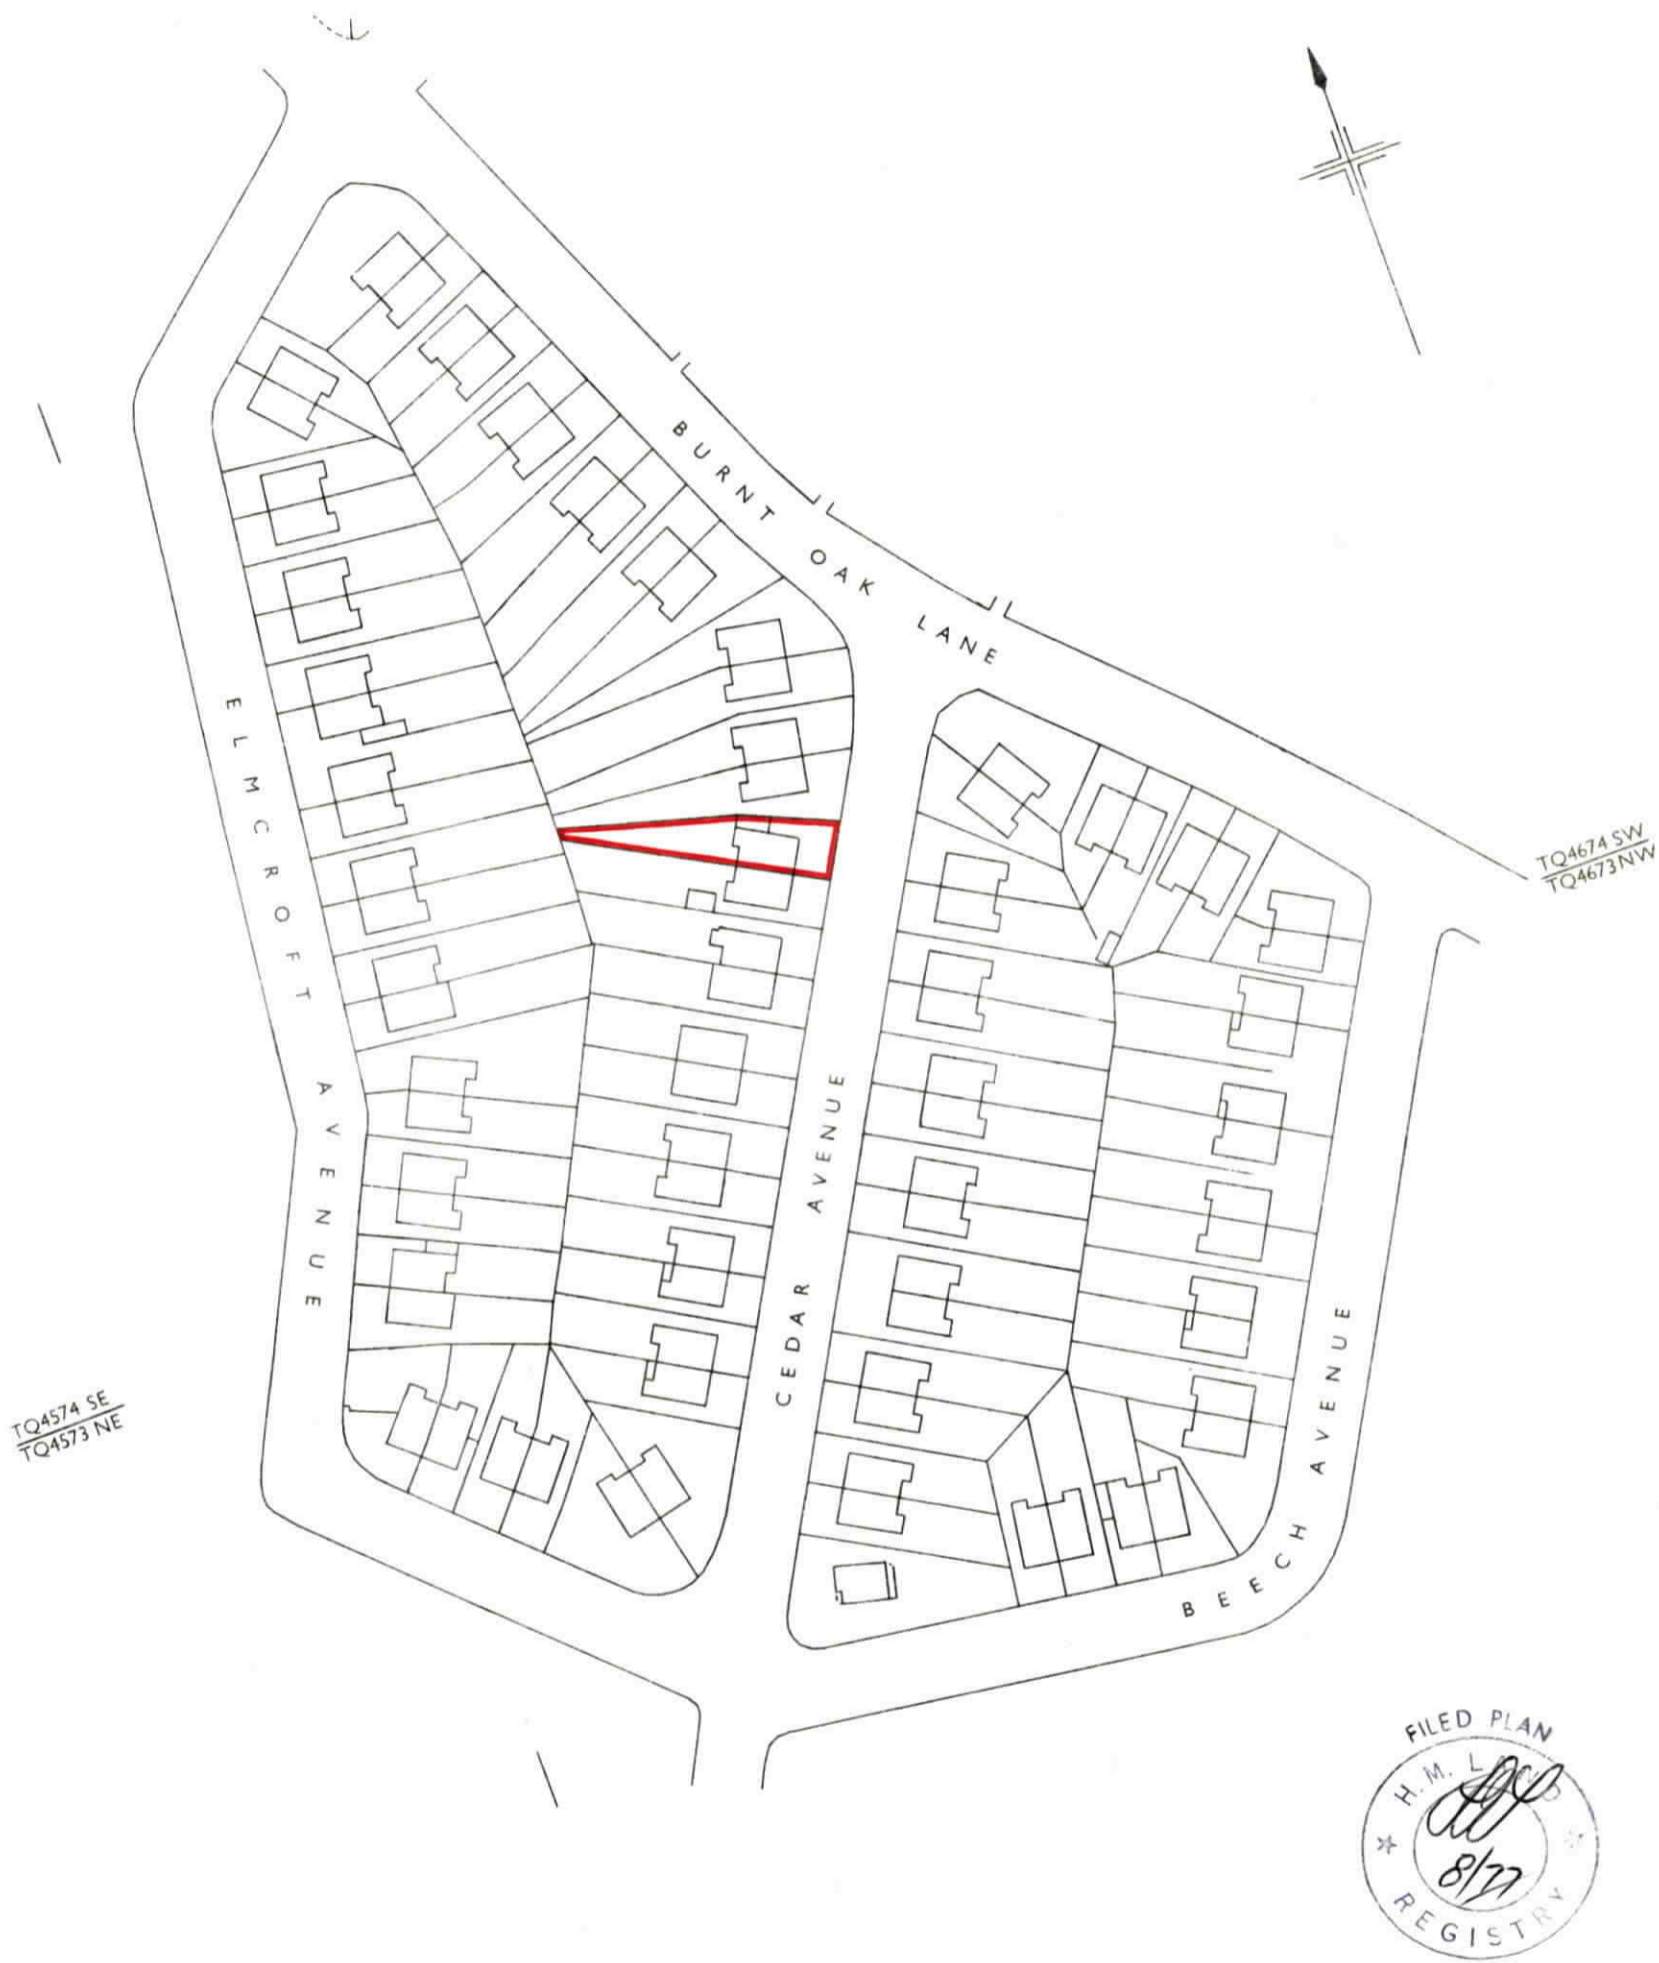

H. M. LAND REGISTRY

NATIONAL GRID PLAN TQ4673 SECTION A
GREATER LONDON

Scale 1/1250

BOROUGH OF BEXLEY

© Crown Copyright 1964

TITLE No. SGL 240961

This is a copy of the title plan on 9 JUL 2021 at 23:34:55. This copy does not take account of any application made after that time even if still pending in HM Land Registry when this copy was issued.

This copy is not an 'Official Copy' of the title plan. An official copy of the title plan is admissible in evidence in a court to the same extent as the original. A person is entitled to be indemnified by the registrar if he or she suffers loss by reason of a mistake in an official copy. If you want to obtain an official copy, the HM Land Registry web site explains how to do this.

HM Land Registry endeavours to maintain high quality and scale accuracy of title plan images. The quality and accuracy of any print will depend on your printer, your computer and its print settings. This title plan shows the general position, not the exact line, of the boundaries. It may be subject to distortions in scale. Measurements scaled from this plan may not match measurements between the same points on the ground.

This title is dealt with by HM Land Registry, Croydon Office.

© Crown Copyright. Produced by HM Land Registry. Further reproduction in whole or in part is prohibited without the prior written permission of Ordnance Survey. Licence Number 100026316.