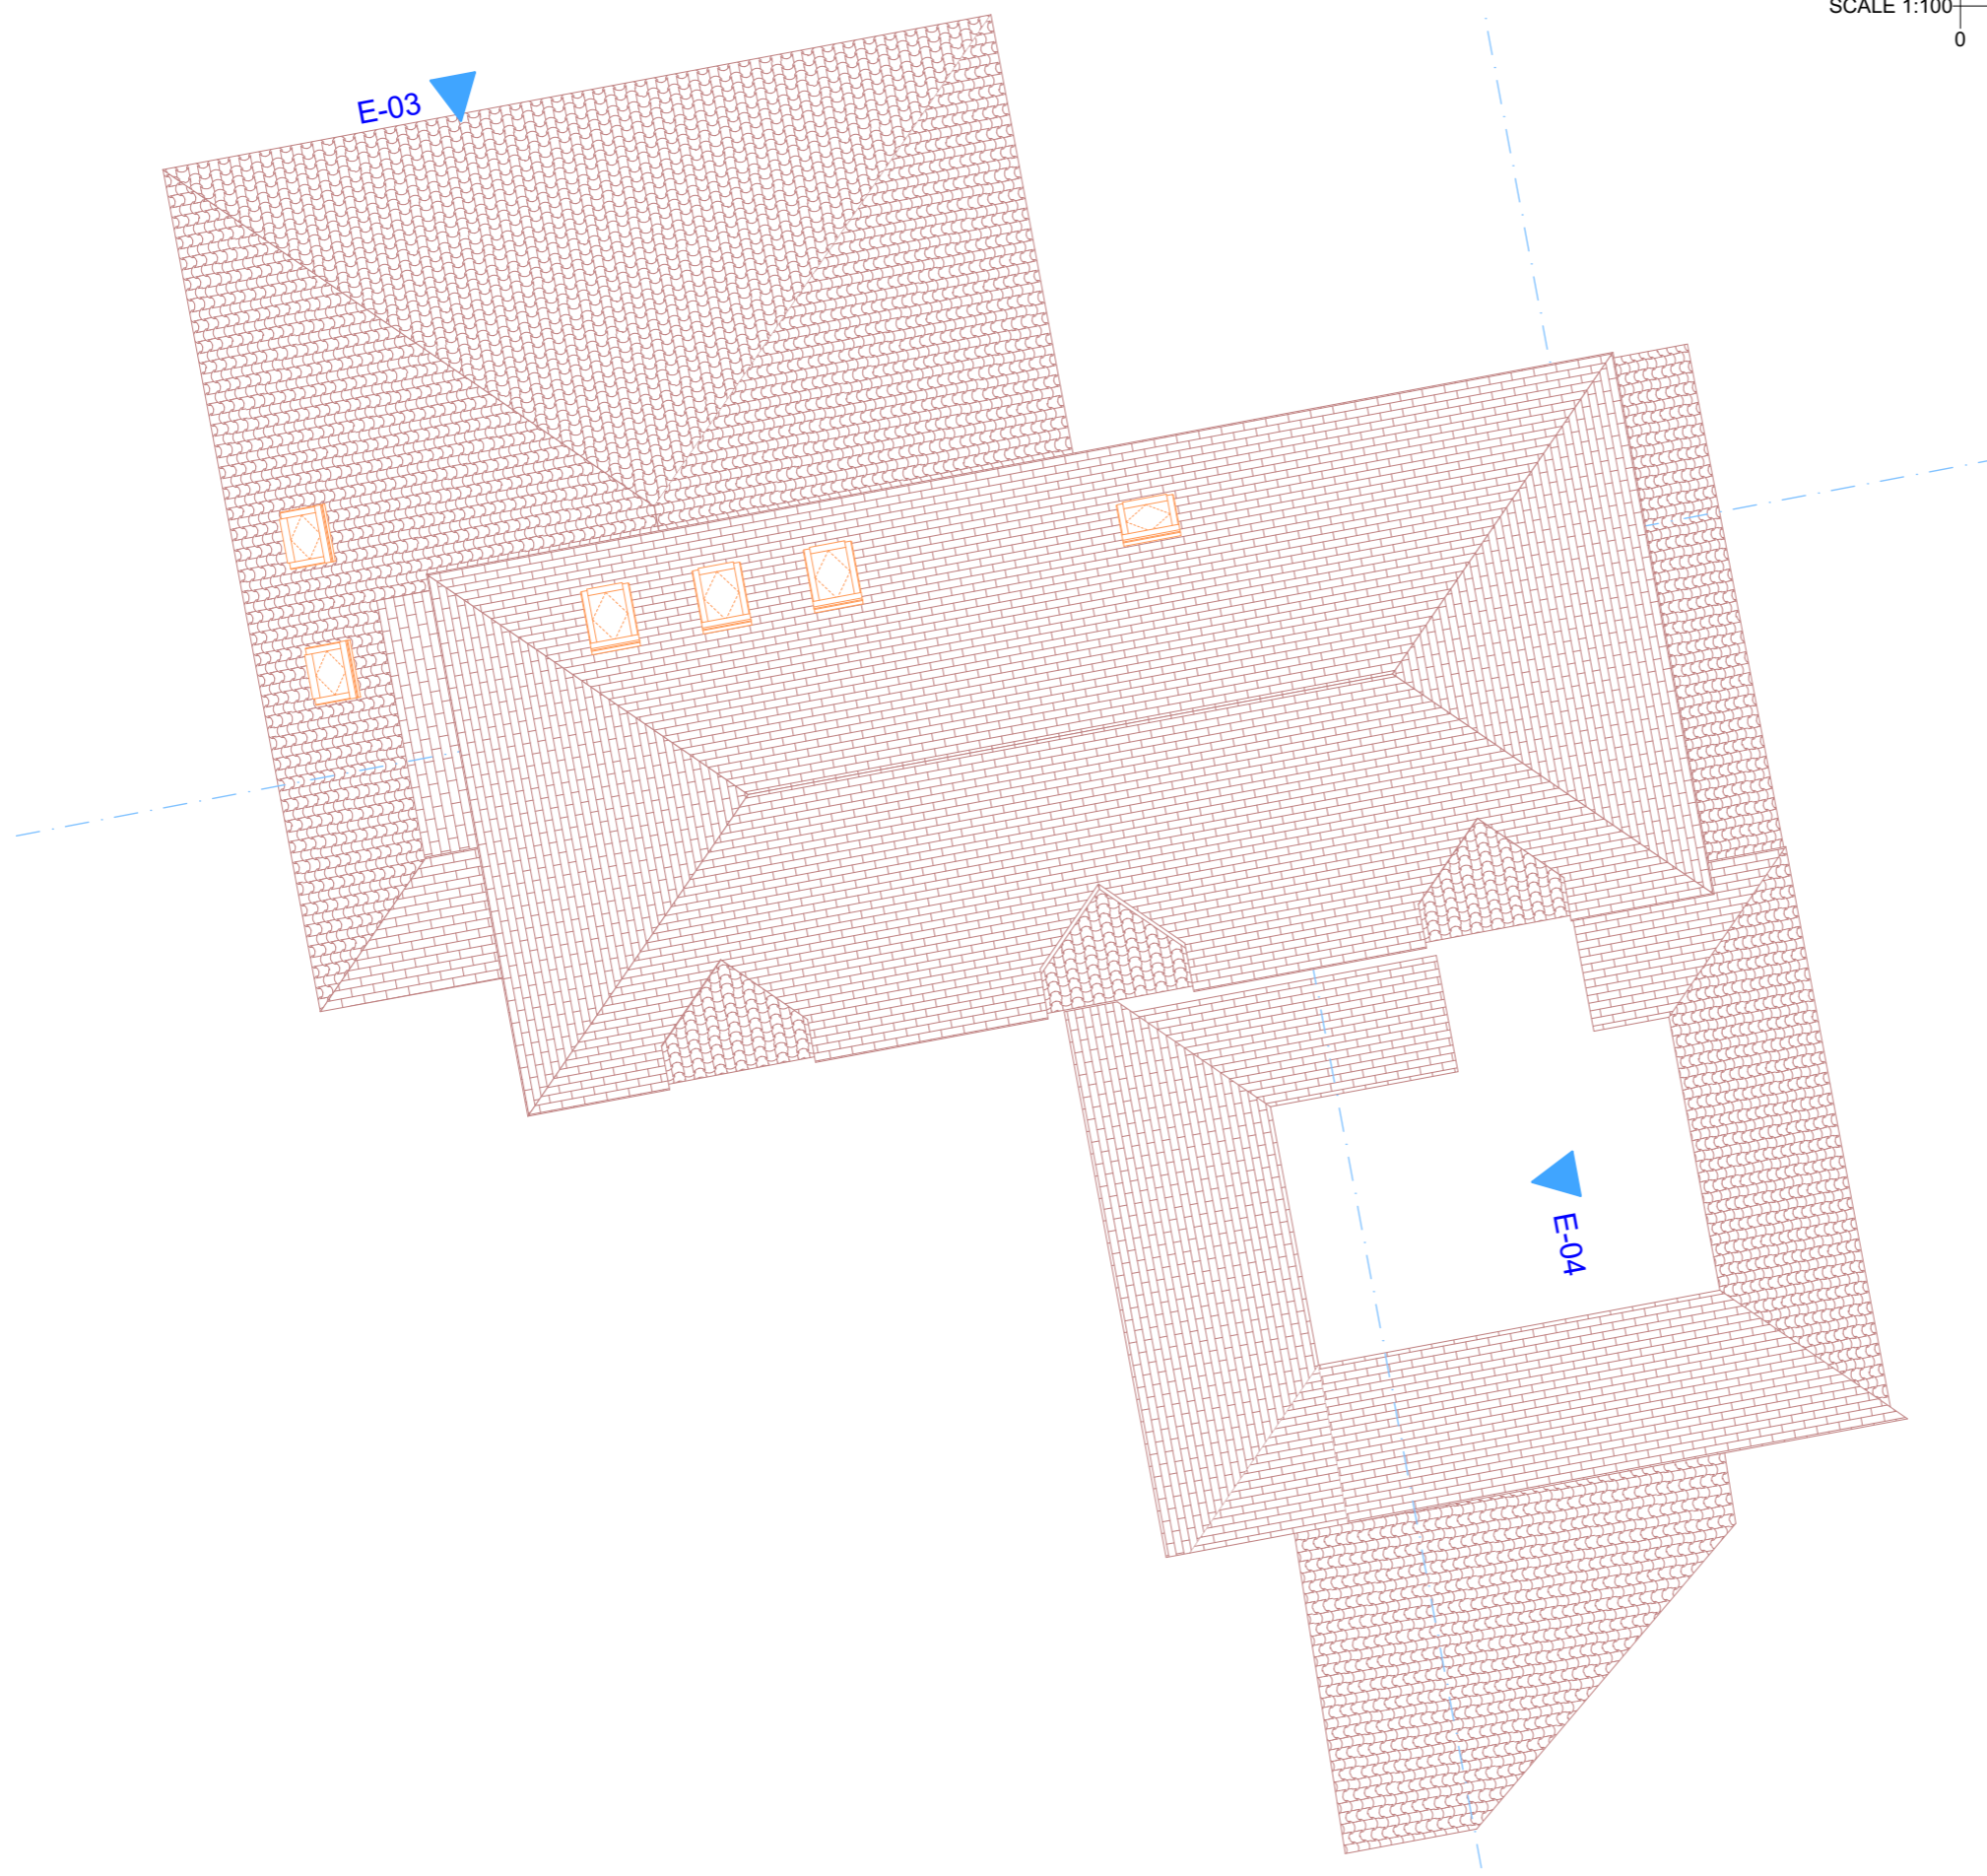

SCALE 1:100 0 3000 6000 9000mm

N

SG PEGLAU EYRIN SWANPOOL FALMOUTH TR11 5BD peglau@onetel.com 07717 222 527		
Fowley Family		
Job Title	Clarence Road	
	20 Clarence Road Cornwall PL25 5NL	
Drawing Name	PROPOSED	
	Top ofRoof	
Drawing Status	Planning Application	
Drawn by	SG Peglau	Date 25/08/21
Checked by	SG Peglau	Date 25/08/21
Drawing Scale	1:100	@ A3
Layout ID	Status	Revision
450A3_SK5_08	A	