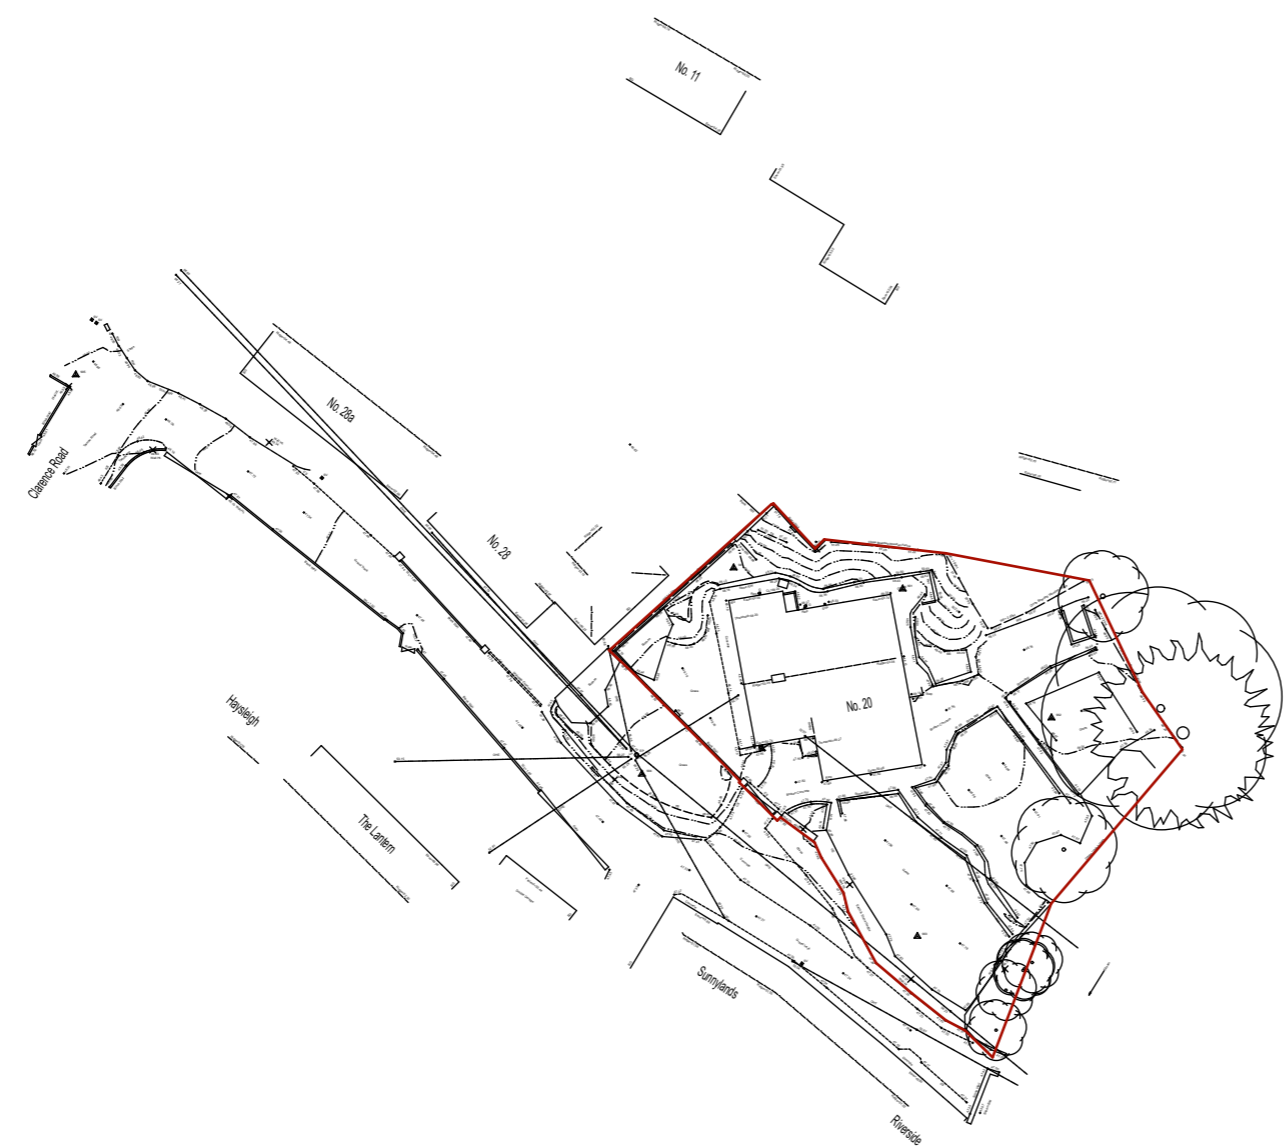

SCALE 1:500 0 15 30 45m

N

1 Topographic Survey 1:500

SG PEGLAU EYRIN SWANPOOL FALMOUTH TR11 5BD peglau@onetel.com 07717 222 527		
<b>Fowley Family</b>		
Job Title	<b>Clarence Road</b>	
	20 Clarence Road Cornwall PL25 5NL	
Drawing Name	<b>EXISTING</b>	
	<b>Topographic Survey</b>	
Drawing Status	<b>Planning Application</b>	
Drawn by	SG Peglau	Date 25/08/21
Checked by	SG Peglau	Date 25/08/21
Drawing Scale	<b>1:500</b>	<b>@ A3</b>
Layout ID	450A3_SK5_02	Status Revision A