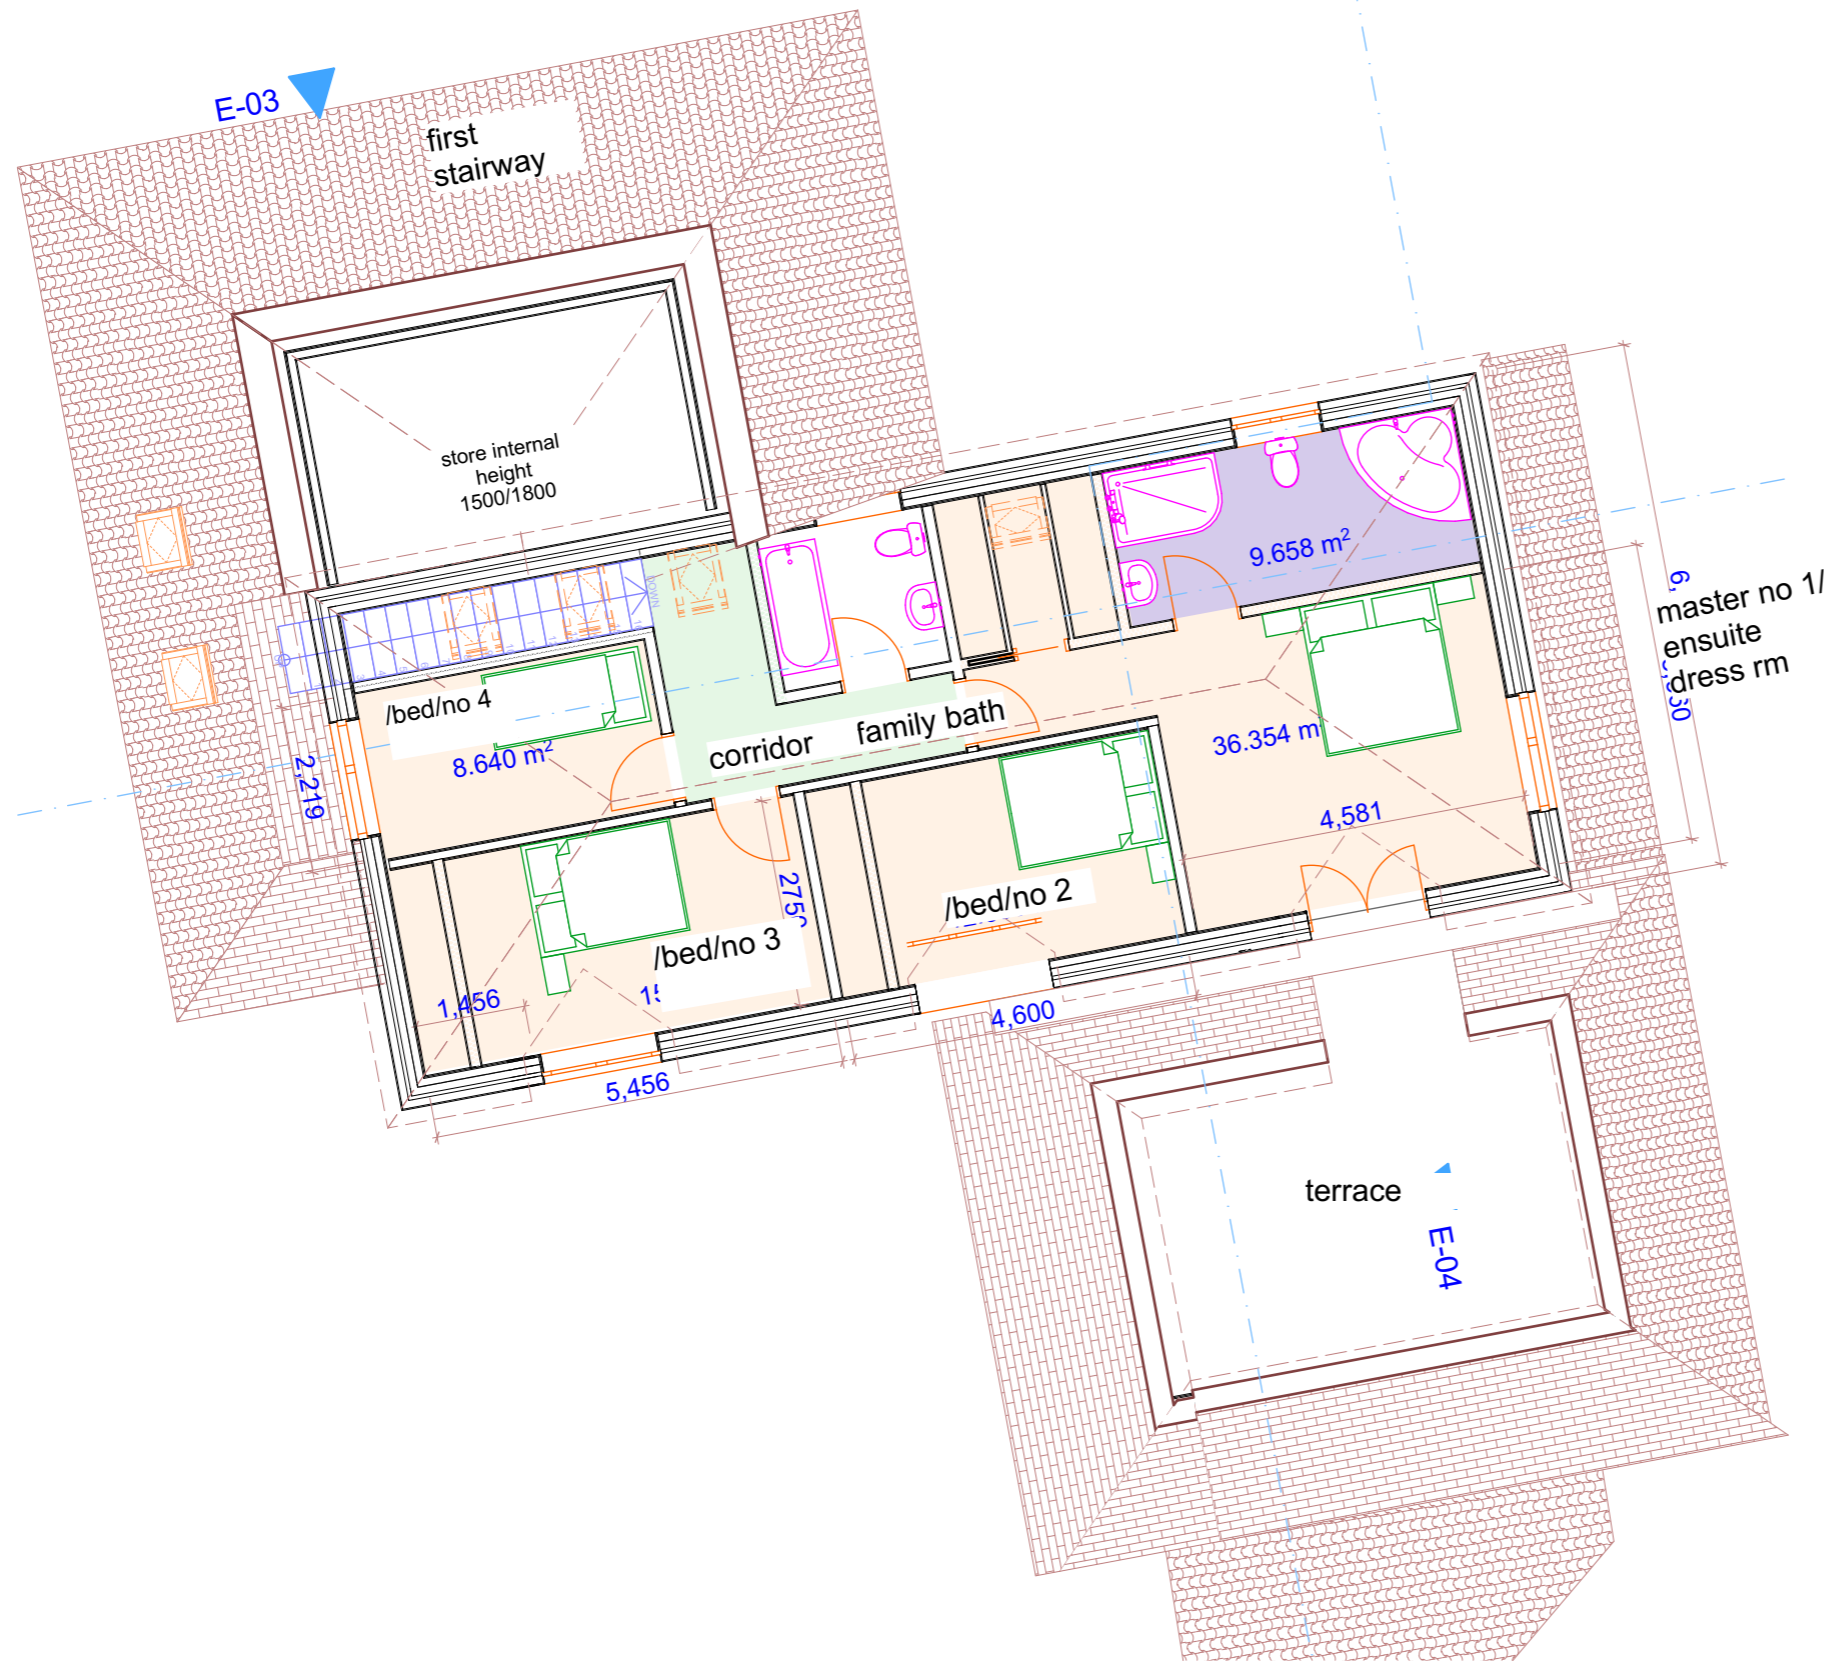

SCALE 1:100 0 3000 6000 9000mm

N

SG PEGLAU
EYRIN
SWANPOOL
FALMOUTH
TR11 5BD
peglaup@onetel.com
07717 222 527

Fowley Family

Job Title
Clarence Road

20
Clarence Road
Cornwall
PL25 5NL

Drawing Name
PROPOSED

01-First Floor (3)

Drawing Status
Planning Application

Drawn by
SG Peglau Date 25/08/21

Checked by
SG Peglau Date 25/08/21

Drawing Scale
1:100 @ A3

Layout ID Status Revision
450A3_SK5_07 A

1

01-First Floor (3)

1:100