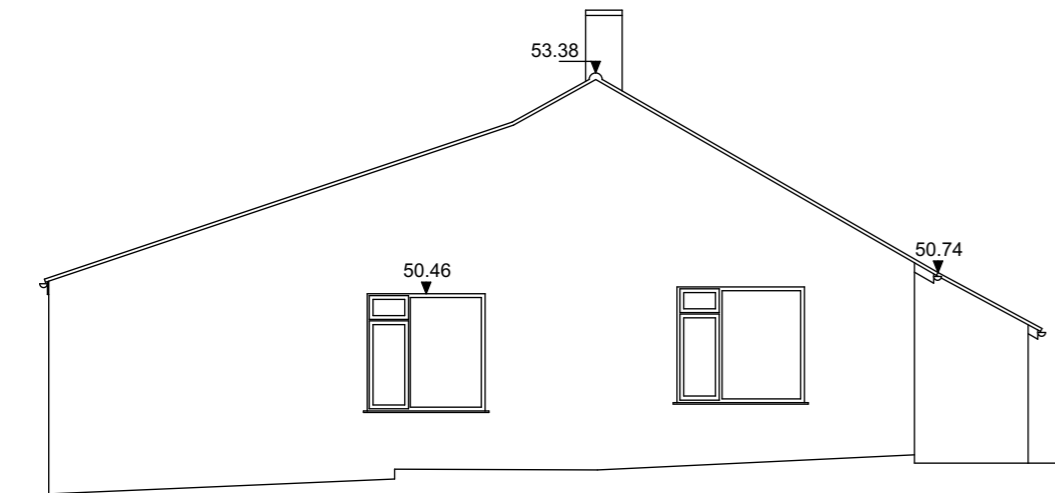

SCALE 1:100 0 3000 6000 9000mm

Datum 45.00m

South Elevation

Datum 45.00m

East Elevation

Datum 45.00m

North Elevation

Datum 45.00m

West Elevation

SG PEGLAU
EYRIN
SWANPOOL
FALMOUTH
TR11 5BD
peglau@onetel.com
07717 222 527

Fowley Family

Job Title

Clarence Road

20
Clarence Road
Cornwall
PL25 5NL

Drawing Name

EXISTING

Date 25/08/21

Drawing Scale

1:100 @ A3

Layout ID

450A3_SK5_03

Status

B

Revision