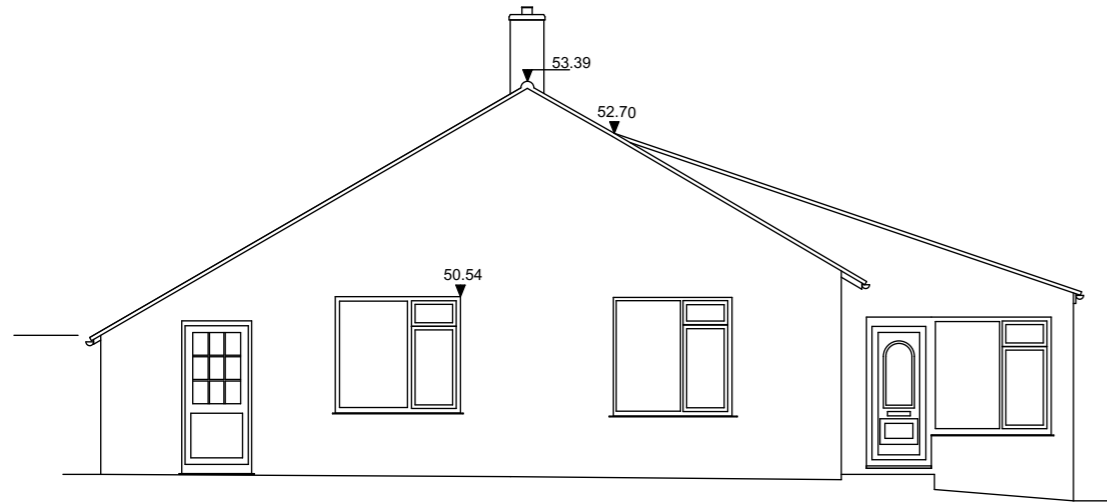

SCALE 1:100 0 3000 6000 9000mm

Datum 45.00m

South Elevation

Datum 45.00m

East Elevation

Datum 45.00m

North Elevation

Datum 45.00m

West Elevation

SG PEGLAU
EYRIN
SWANPOOL
FALMOUTH
TR11 5BD
peglau@onetel.com
07717 222 527

Fowley Family

Job Title

Clarence Road

20
Clarence Road
Cornwall
PL25 5NL

Drawing Name

EXISTING

Date 25/08/21

Drawing Scale

1:100 @ A3

Layout ID

450A3_SK5_03

Status

B

Revision