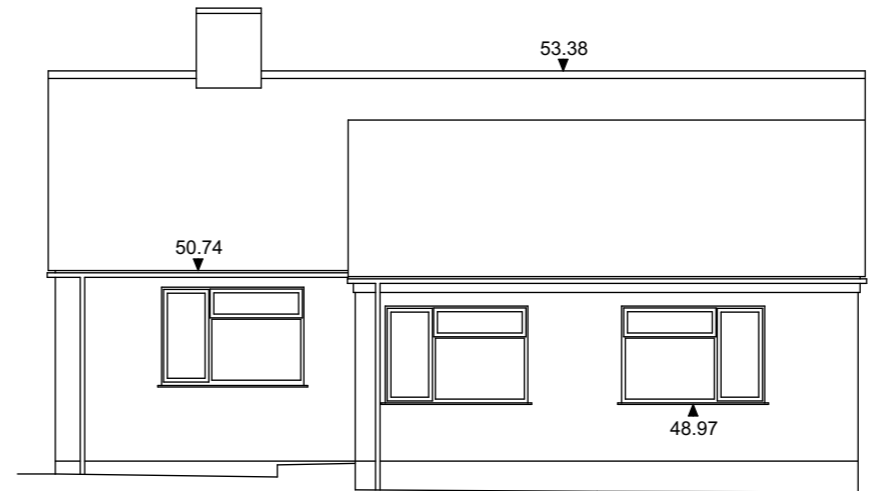

SCALE 1:100 0 3000 6000 9000mm

Datum 45.00m

South Elevation

Datum 45.00m

East Elevation

Datum 45.00m

North Elevation

Datum 45.00m

Date 25/08/21

Drawing Scale

1:100 @ A3

Layout ID

450A3_SK5_03

Status

B

Revision