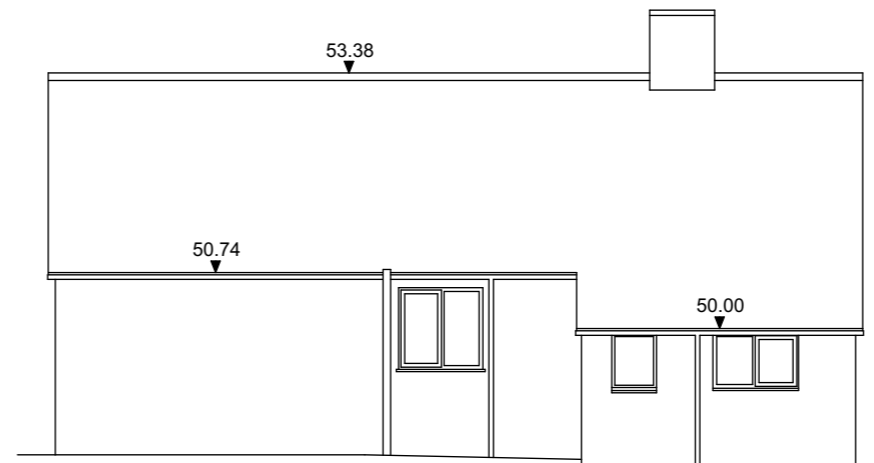

SCALE 1:100 0 3000 6000 9000mm

Datum 45.00m

South Elevation

Datum 45.00m

East Elevation

Datum 45.00m

North Elevation

Datum 45.00m

West Elevation

SG PEGLAU
EYRIN
SWANPOOL
FALMOUTH
TR11 5BD
peglau@onetel.com
07717 222 527

Fowley Family

Job Title

Clarence Road

20
Clarence Road
Cornwall
PL25 5NL

Drawing Name

EXISTING

Date 25/08/21

Drawing Scale

1:100 @ A3

Layout ID

450A3_SK5_03

Status

B

Revision