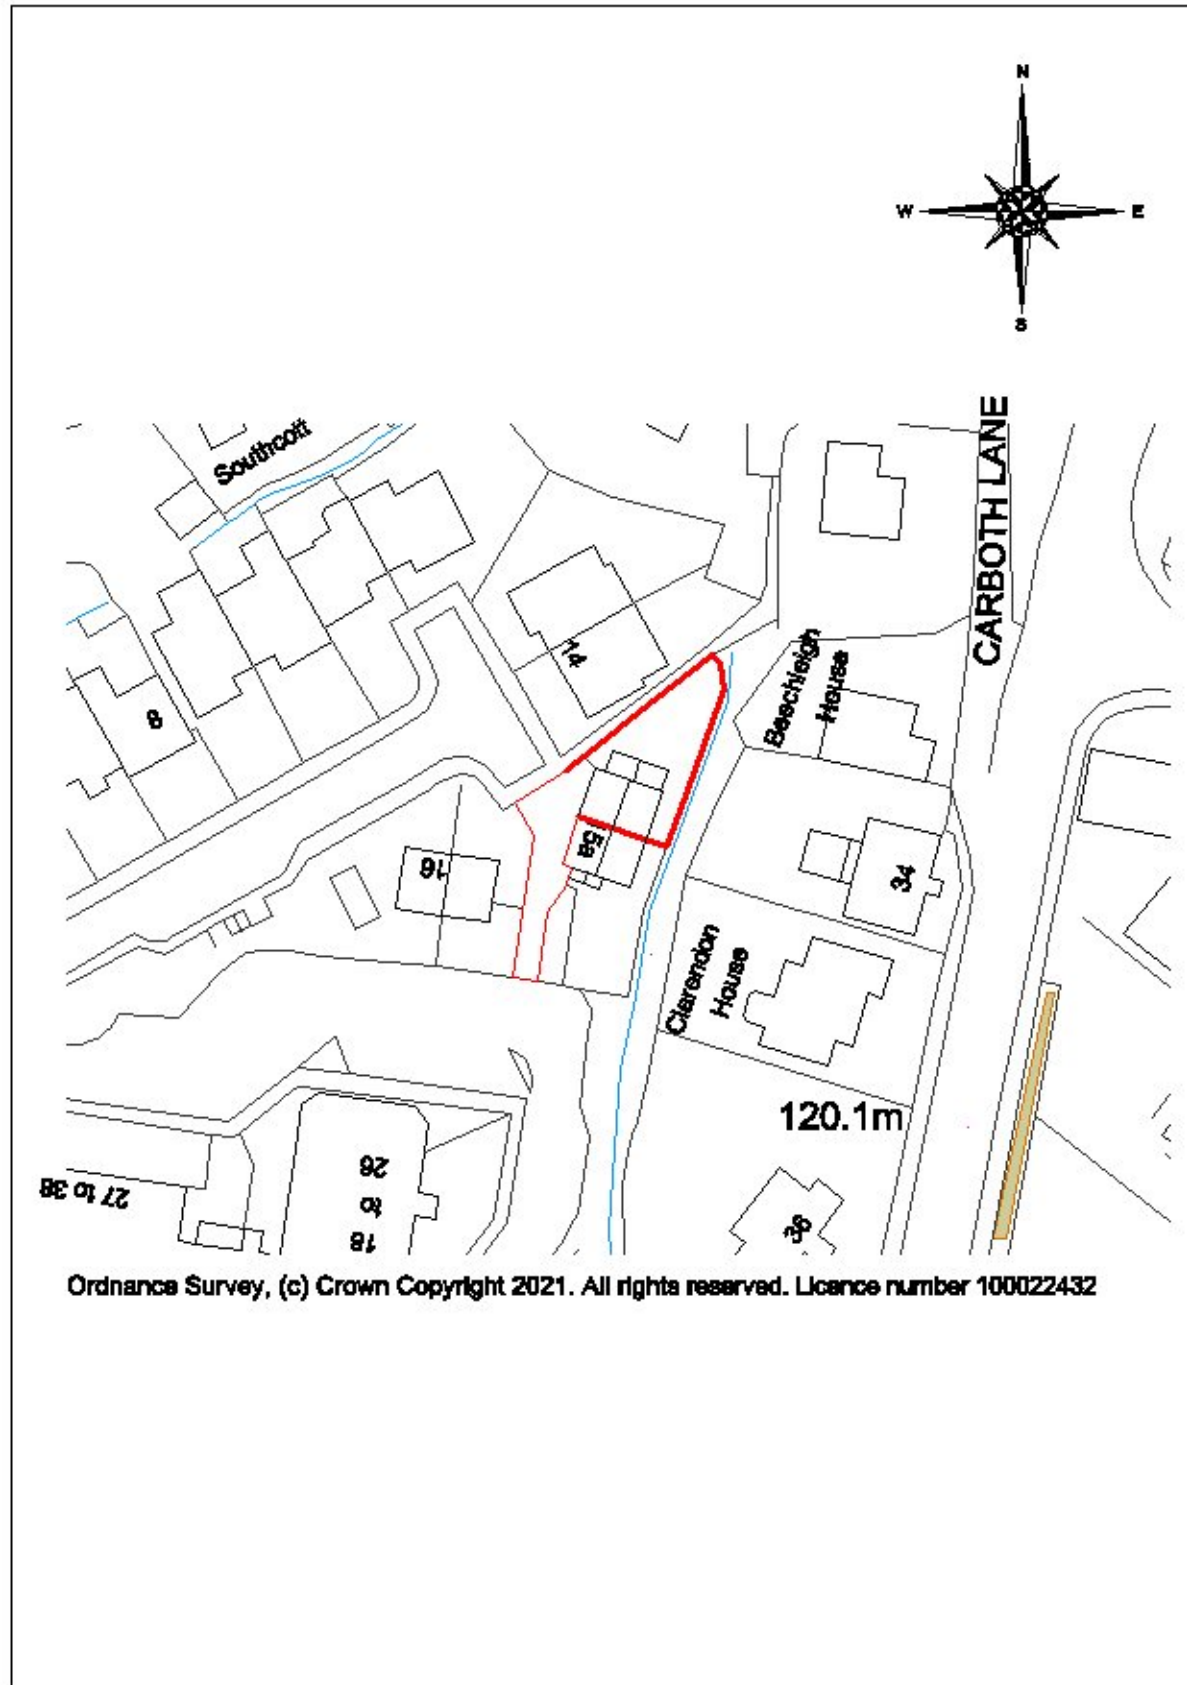

15B.01

Scale Bar for Location Plan at 1:1250

Kensley Building Services Ltd	
Lower Trevallet Farmhouse St Thomas LAUNCESTON Cornwall PL15 8SJ	
Project Mr and Mrs S Mullen 15b Trecarn Close LAUNCESTON Cornwall PL16 7LN	
Site Location Plan	Sheet
Drawn MJJ	Date / Size 1:1250 @A4
Issue Nov 2021	