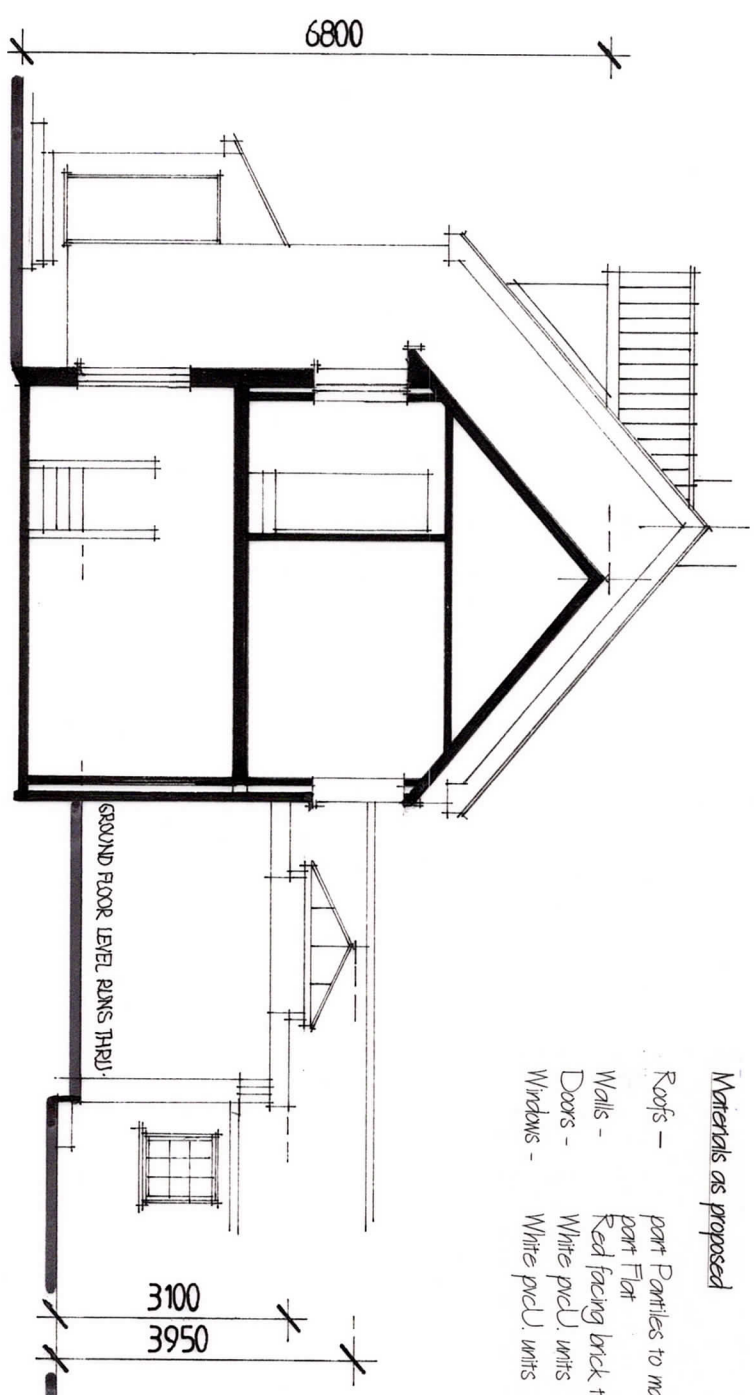

NORTH WEST ELEVATION to front

SOUTH WEST ELEVATION

RETURN ELEVATION

SOUTH EAST ELEVATION

TYPICAL SECTION

- Materials as proposed
- Roofs - part Parities to match existing
 - Walls - part Flat
 - Doors - Red facing brick to match existing
 - Windows - White pvcU units
 - Windows - White pvcU units

Elevations as proposed

Proposed two storey side/ single storey rear extension & associated alterations
 2 Parkview Cottages, Wilderness Hill, Hritesham near Ipswich, Suffolk
 for Ricky and Emma Lea

Ian Smilie Architectural Services
 75 Camden Road, Ipswich IP3 8JN
 telephone 0473 714209
 Do not scale from this drawing
 if in doubt ASK

scale 1:100 @ A3

dra. number 2021164/ 05 rev