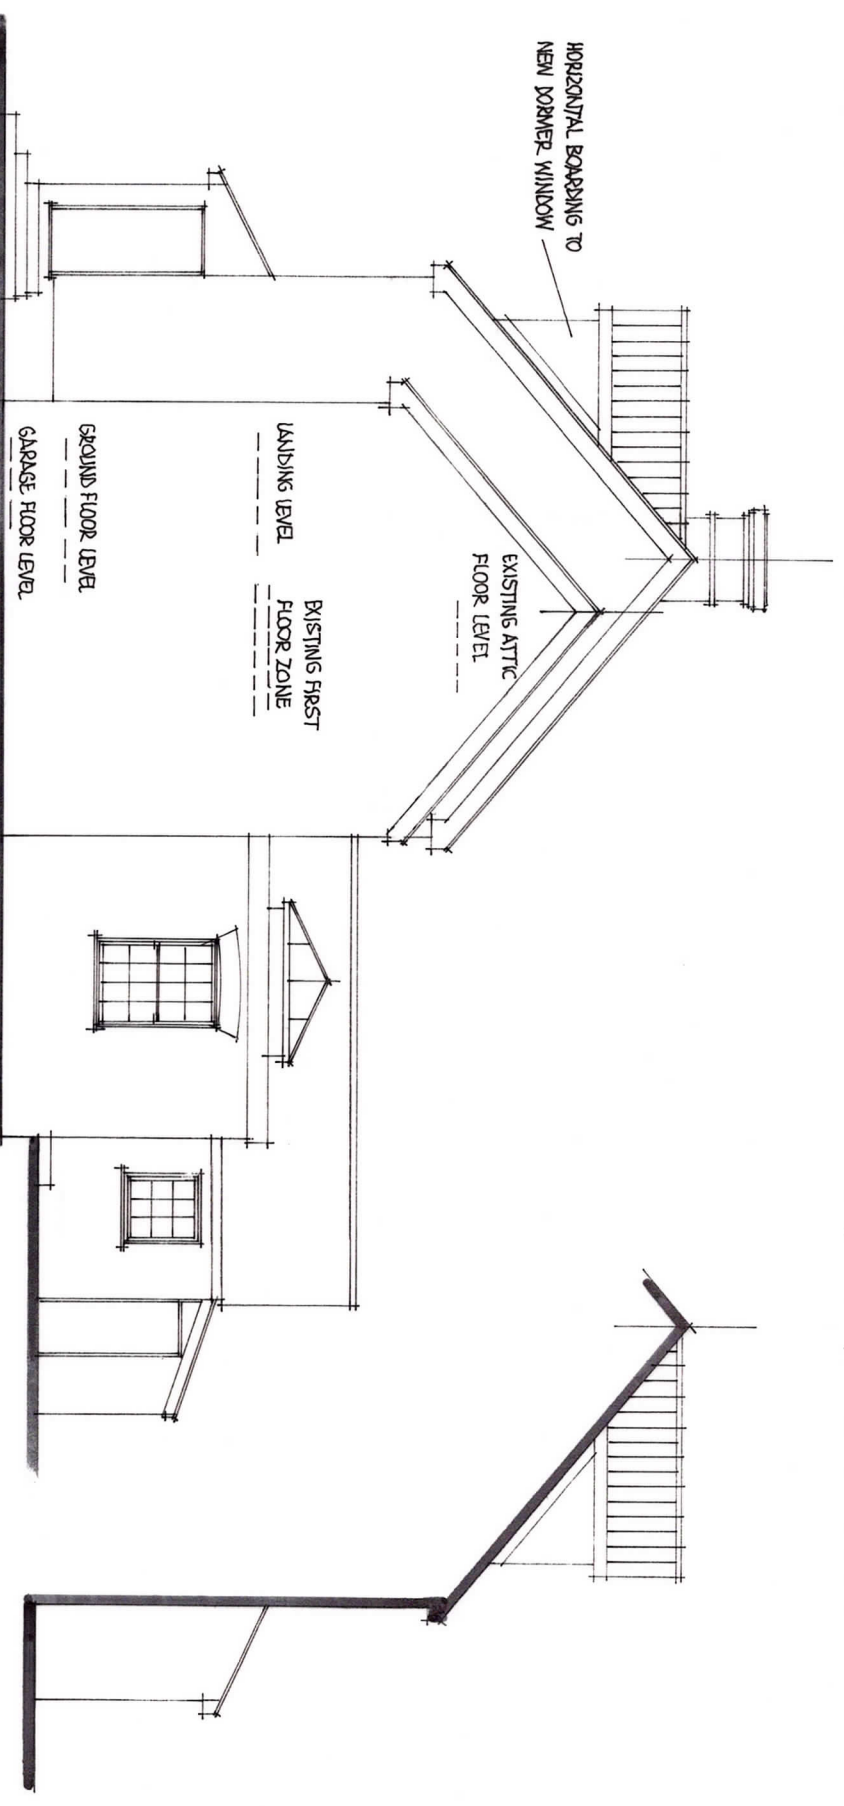

NORTH WEST ELEVATION to front

SOUTH WEST ELEVATION

RETURN ELEVATION

SOUTH EAST ELEVATION

TYPICAL SECTION

- Materials as proposed
- Roofs - part Parities to match existing
 - Walls - part Flat
 - Doors - Red facing brick to match existing
 - Windows - White pvcU units
 - Windows - White pvcU units

Elevations as proposed

Proposed two storey side/ single storey rear extension & associated alterations
 2 Parkview Cottages, Wilderness Hill, Hritesham near Ipswich, Suffolk
 for Ricky and Emma Lea

Ian Smilie Architectural Services
 75 Camden Road, Ipswich IP3 8JN
 telephone 0473 714209
 Do not scale from this drawing
 if in doubt ASK

scale 1:100 @ A3

dra. number 2021164/ 05 rev