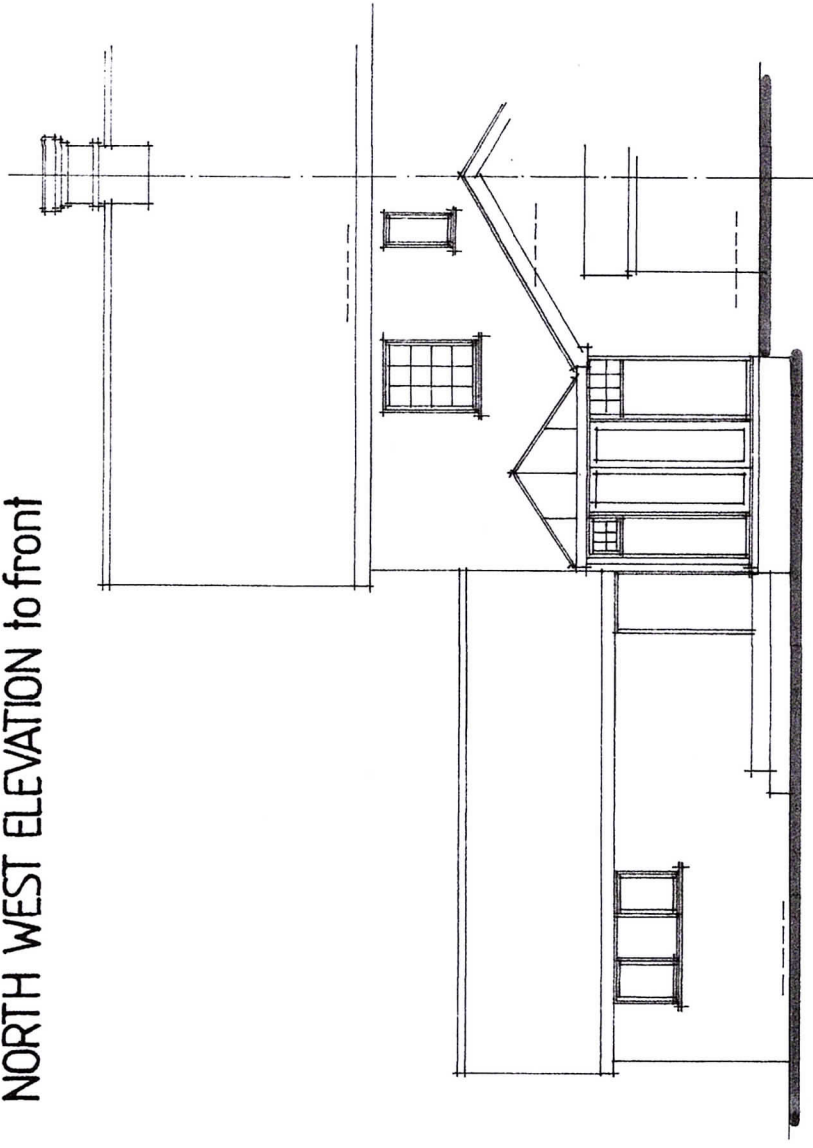

SOUTH WEST ELEVATION

Materials as existing

- Roofs - part Pantiles
part glazed panels
- Walls - Red facing brick
- Doors - White pvcU units
- Windows - White pvcU units

NORTH WEST ELEVATION to front

SOUTH EAST ELEVATION

Elevations as existing

Proposed two storey side/ single storey rear extension & associated alterations
2 Parkview Cottages, Wilderness Hill, Hittlesham near Ipswich, Suffolk
for Ricky and Emma Lea

scale 1:100 @ A3