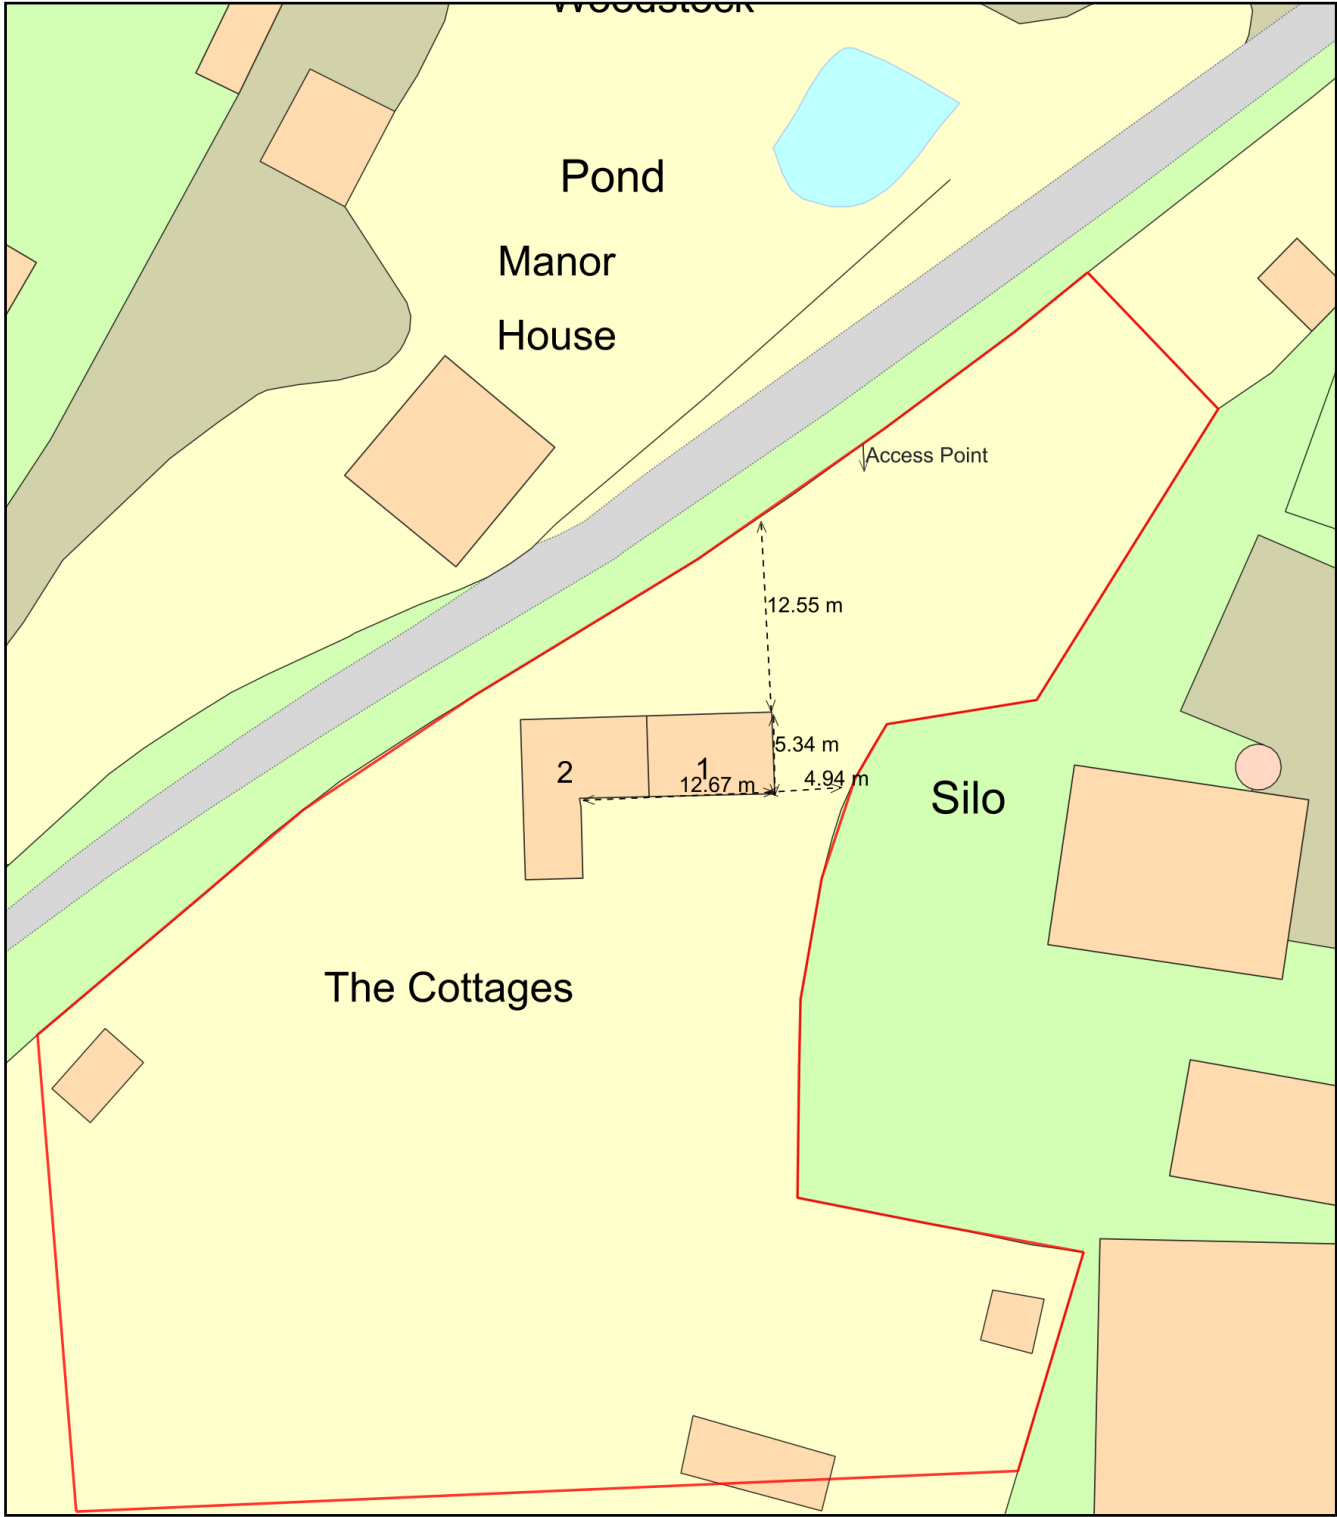

# The Cottages Site Plan

Plan Produced for: Mr & Mrs Wheeler  
Date Produced: 17 Dec 2021  
Plan Reference Number: TQRQM21351164811099  
Scale: 1:500 @ A4