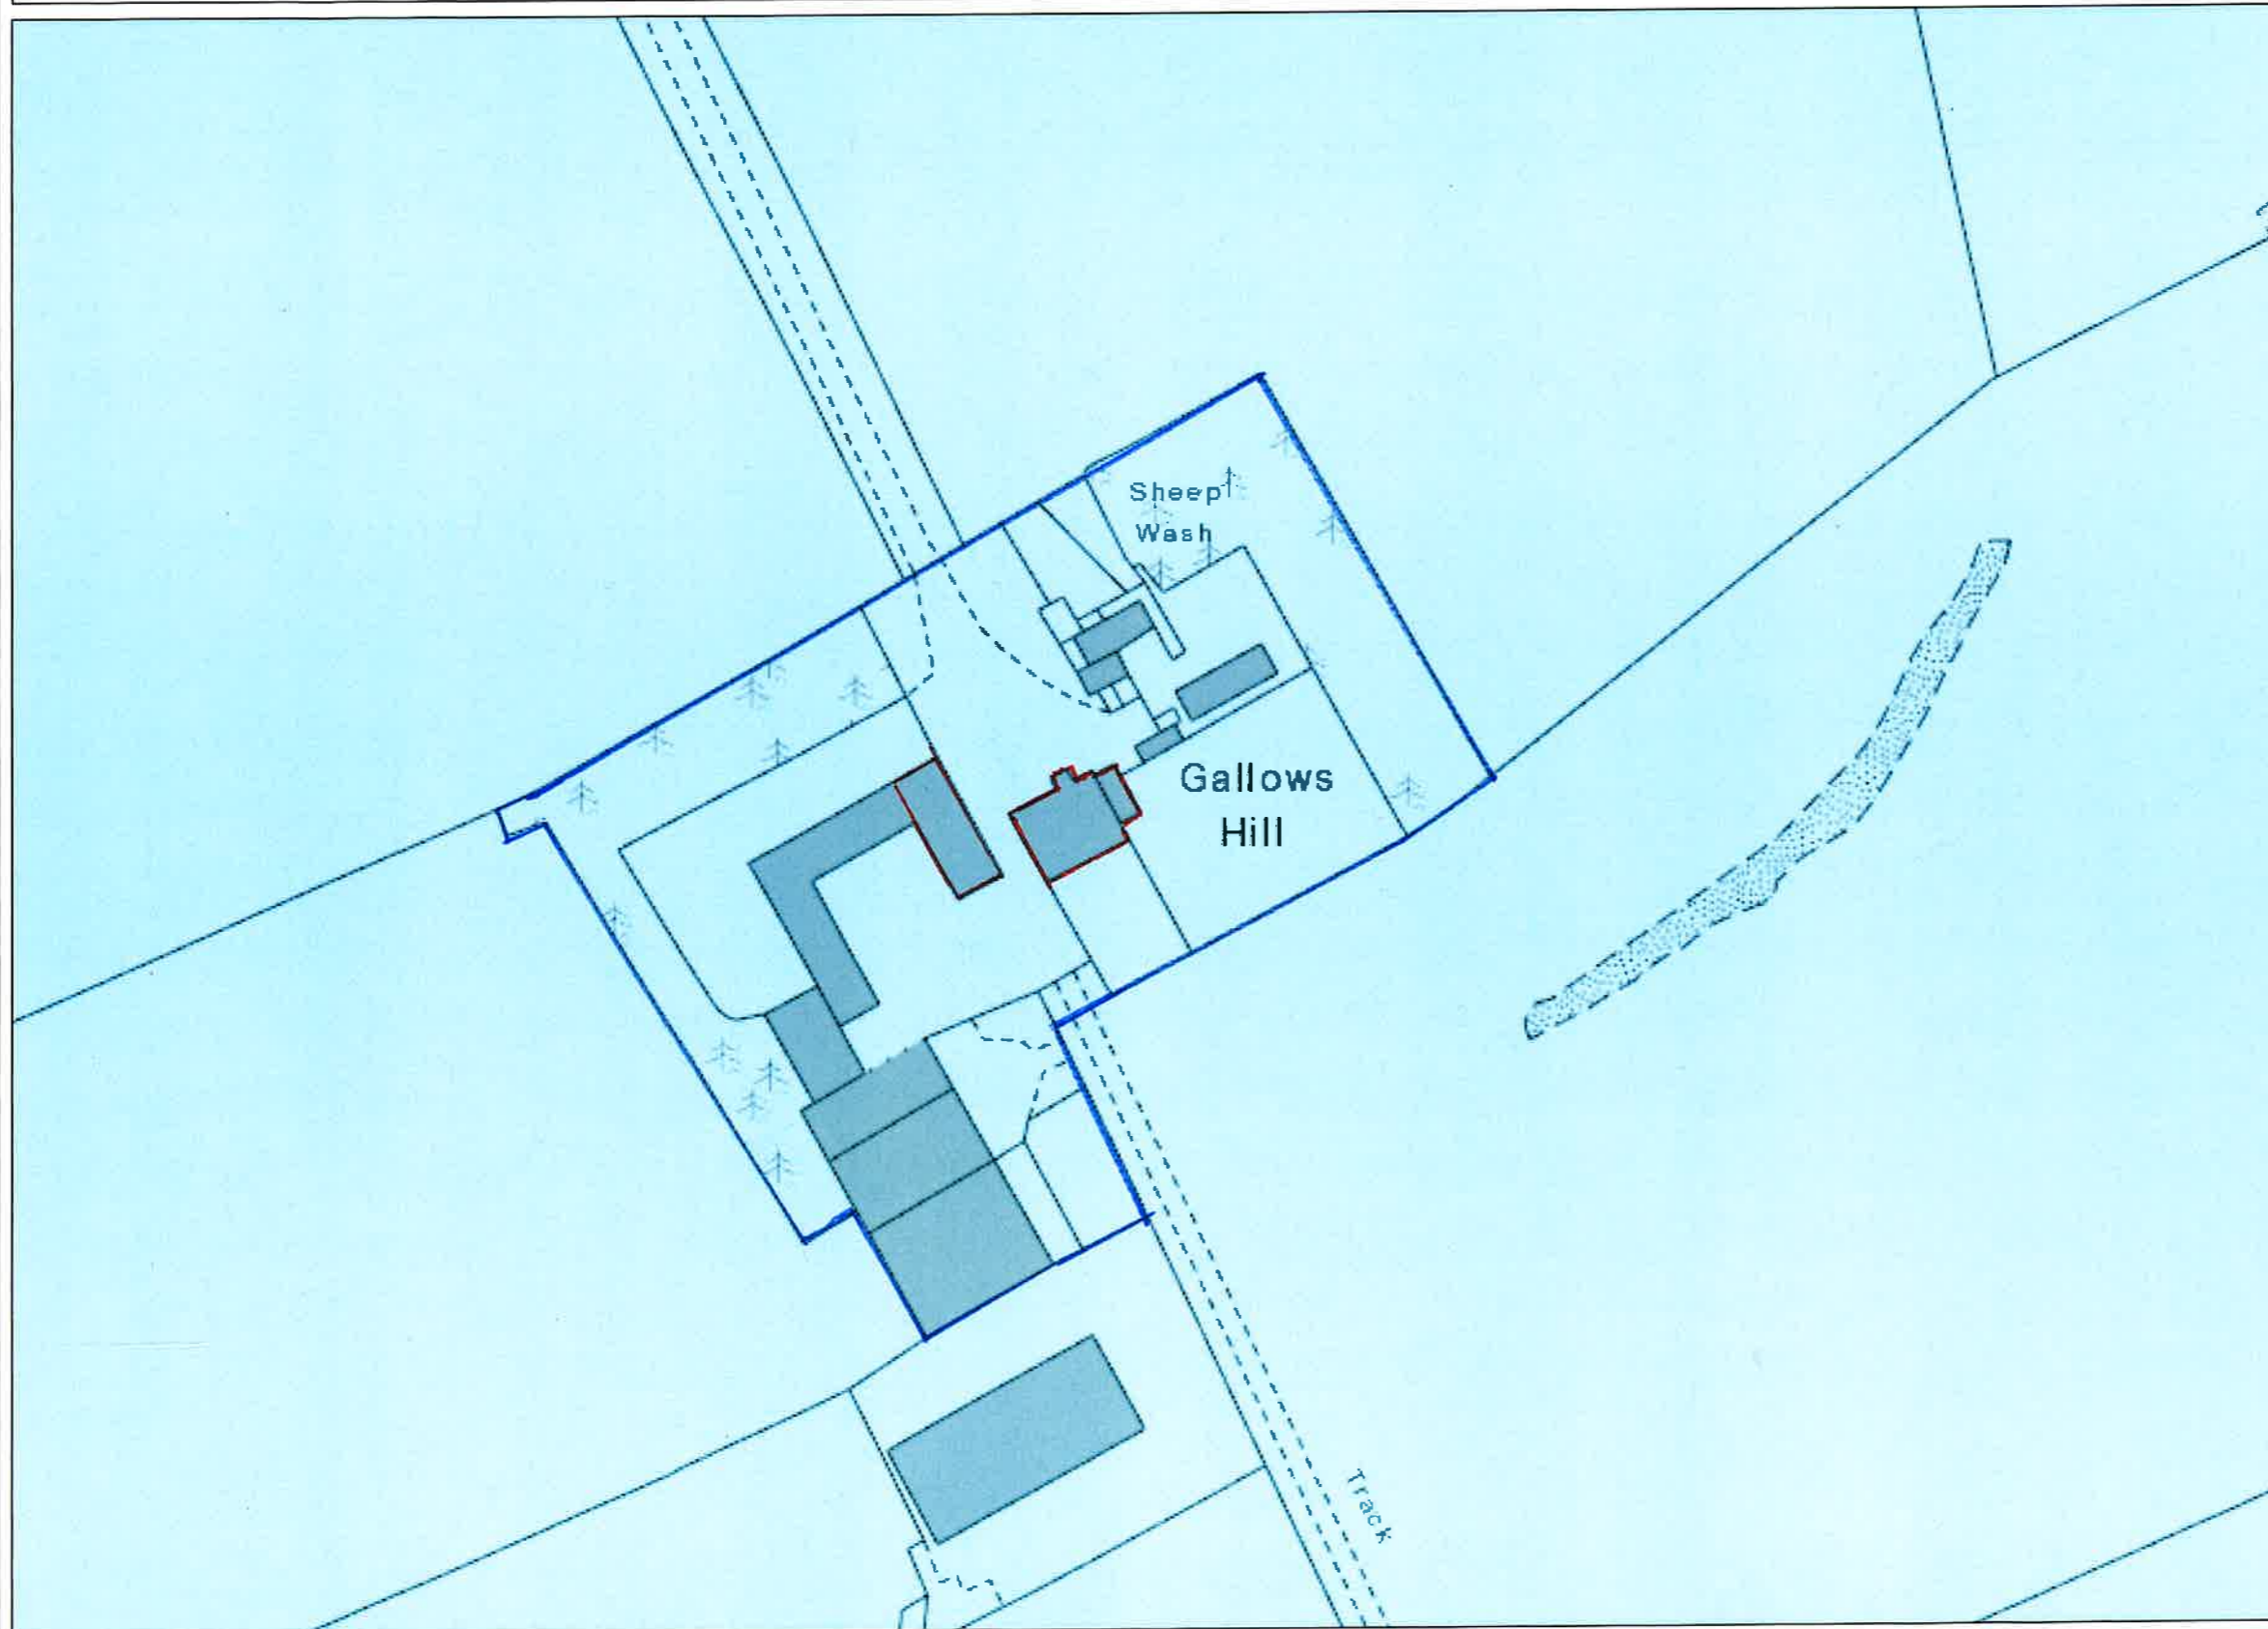

Gallows Hill Farm

Legend

-  NT Ownership (GB)
-  NT Leasehold (GB)

1: 1,250

50.0 0 25.00 50.0 m

British_National_Grid
© Crown copyright and database rights 2021 Ordnance Survey 100023974

This map is a user generated static output from an Intranet mapping site and is for reference only. Data layers that appear on this map may or may not be accurate, current, or otherwise reliable.

THIS MAP IS NOT TO BE USED FOR NAVIGATION

Notes

This map was automatically generated using the National Trust GIS Browser