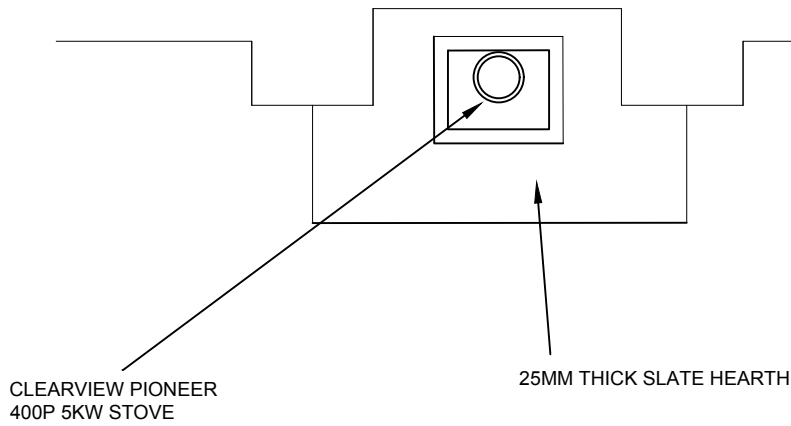

Lawrence Hannah. The information contained in this drawing may not be used or reproduced in any way without express written consent.
Use figured dimensions only, do not scale.

LAWRENCE HANNAH ARCHITECTURE DESIGN AND PROJECT MANAGEMENT	date	rev	amendment
	client		
	NATIONAL TRUST		
	property		
GALLOWES HILL FARM			
drawing			
PROPOSED FIRE PLACE			
drawn		checked	
CS			
date		scale	
13.12.2021		1:10@A4	
drawing no.		rev	
BS4409-GHF-FIRE01			