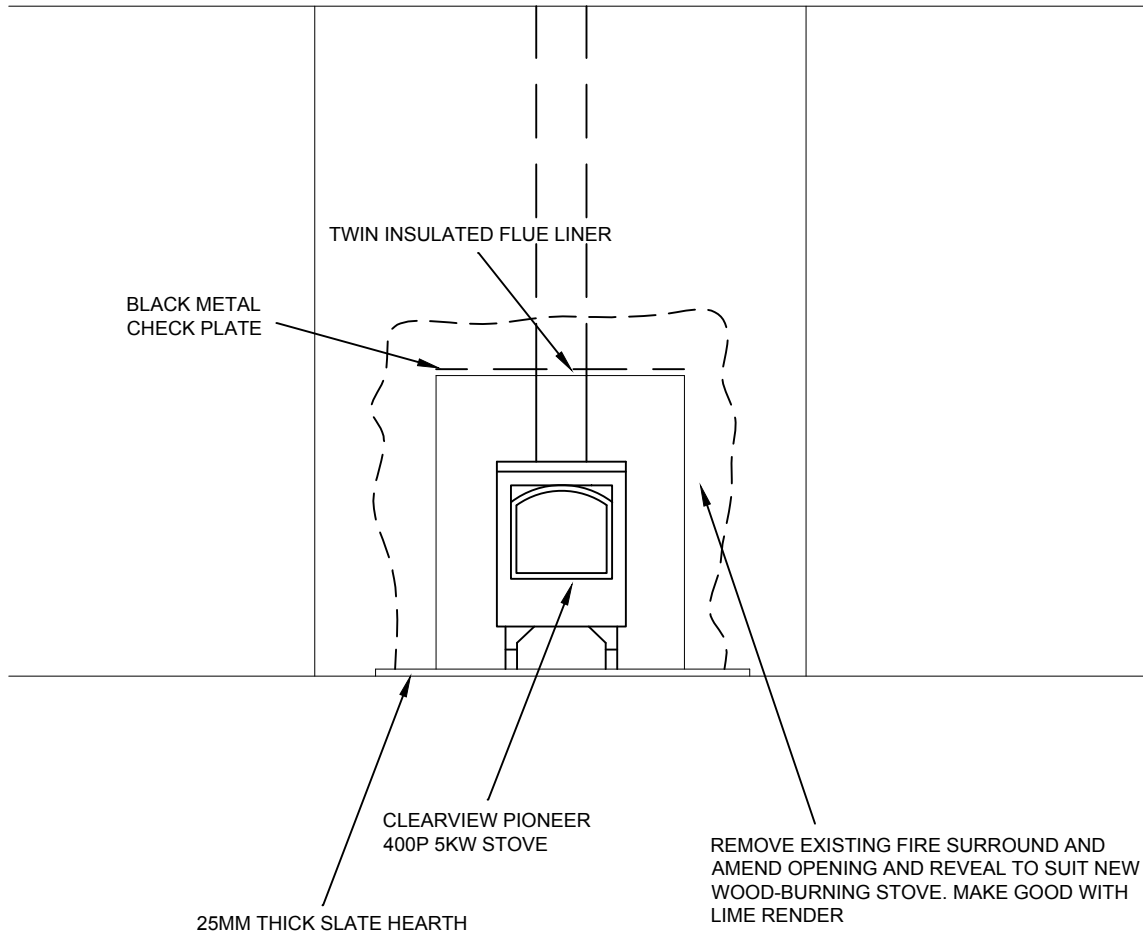

Lawrence Hannah. The information contained in this drawing may not be used or reproduced in any way without express written consent.
Use figured dimensions only, do not scale.

LAWRENCE HANNAH ARCHITECTURE DESIGN AND PROJECT MANAGEMENT	date	rev	amendment
	client		
	NATIONAL TRUST		
	property		
GALLOWES HILL FARM			
drawing			
PROPOSED FIRE PLACE			
drawn		checked	
CS			
date		scale	
13.12.2021		1:10@A4	
drawing no.		rev	
BS4409-GHF-FIRE01			