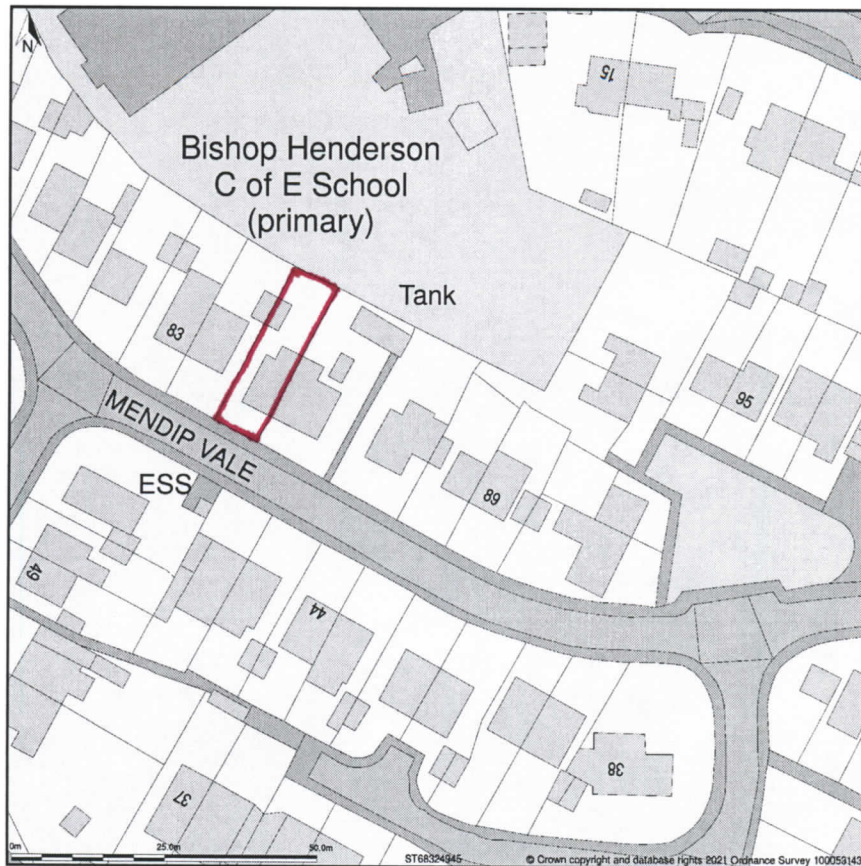

85, Mendip Vale, Coleford, Frome, Somerset, BA3 5PP

Site Plan shows area bounded by: 368251.29, 149384.17 368392.71, 149525.59 (at a scale of 1:1250), OSGridRef: ST68324945. The representation of a road, track or path is no evidence of a right of way. The representation of features as lines is no evidence of a property boundary.

Produced on 28th Oct 2021 from the Ordnance Survey National Geographic Database and incorporating surveyed revision available at this date. Reproduction in whole or part is prohibited without the prior permission of Ordnance Survey. © Crown copyright 2021. Supplied by www.buyaplan.co.uk a licensed Ordnance Survey partner (100053143). Unique plan reference: #00679957-34BA7B