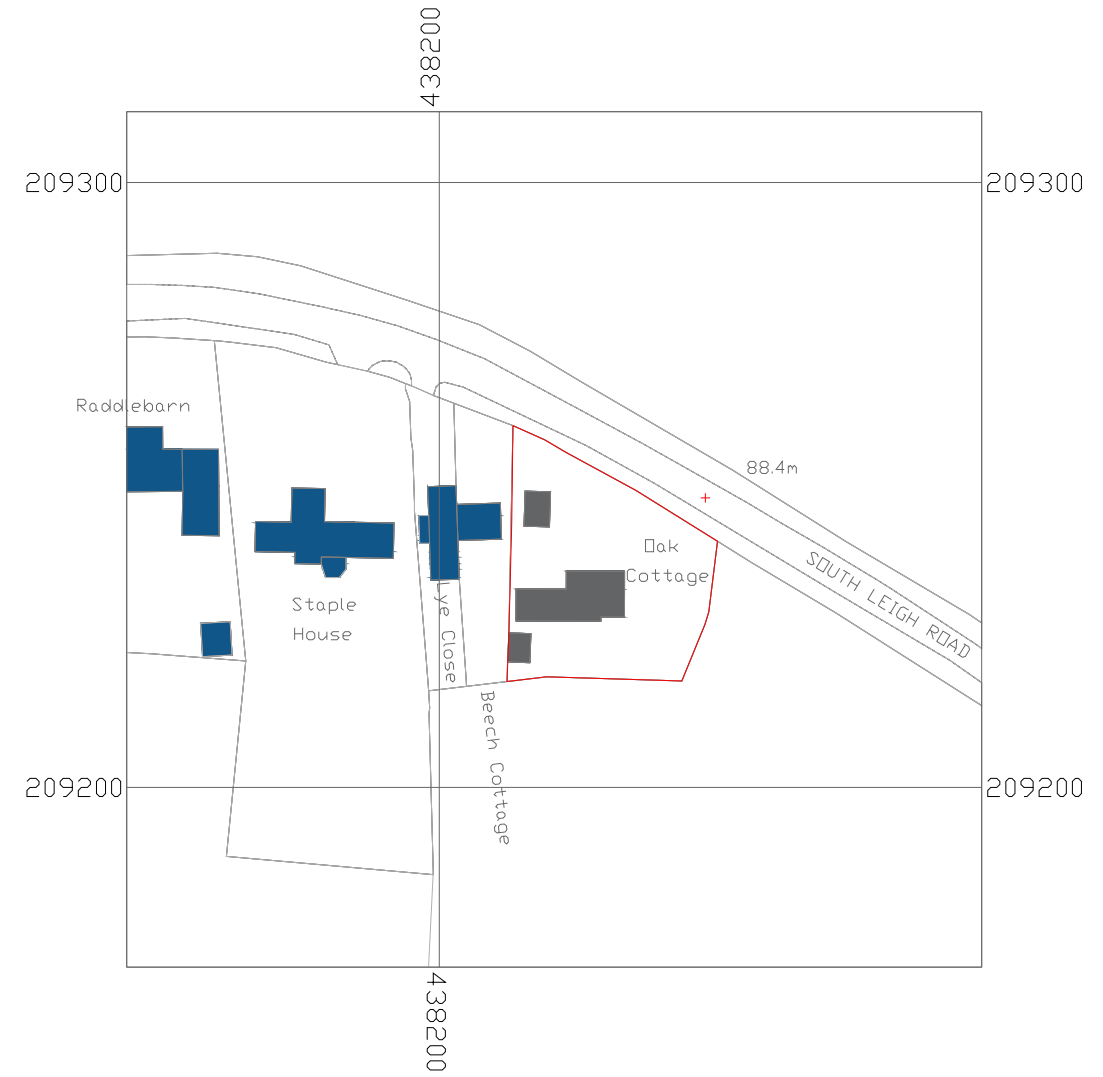

Rev

Notes

Date

Site Plan 1-500

Location Plan 1-1250

Project Single storey front extension.
 Location Oak Cottage, South Leigh, Oxon.
 Date Dec 2021

Title Site and Location Plans
 Scale 1-500, 1-1250 @A3
 Drg No 21016 01