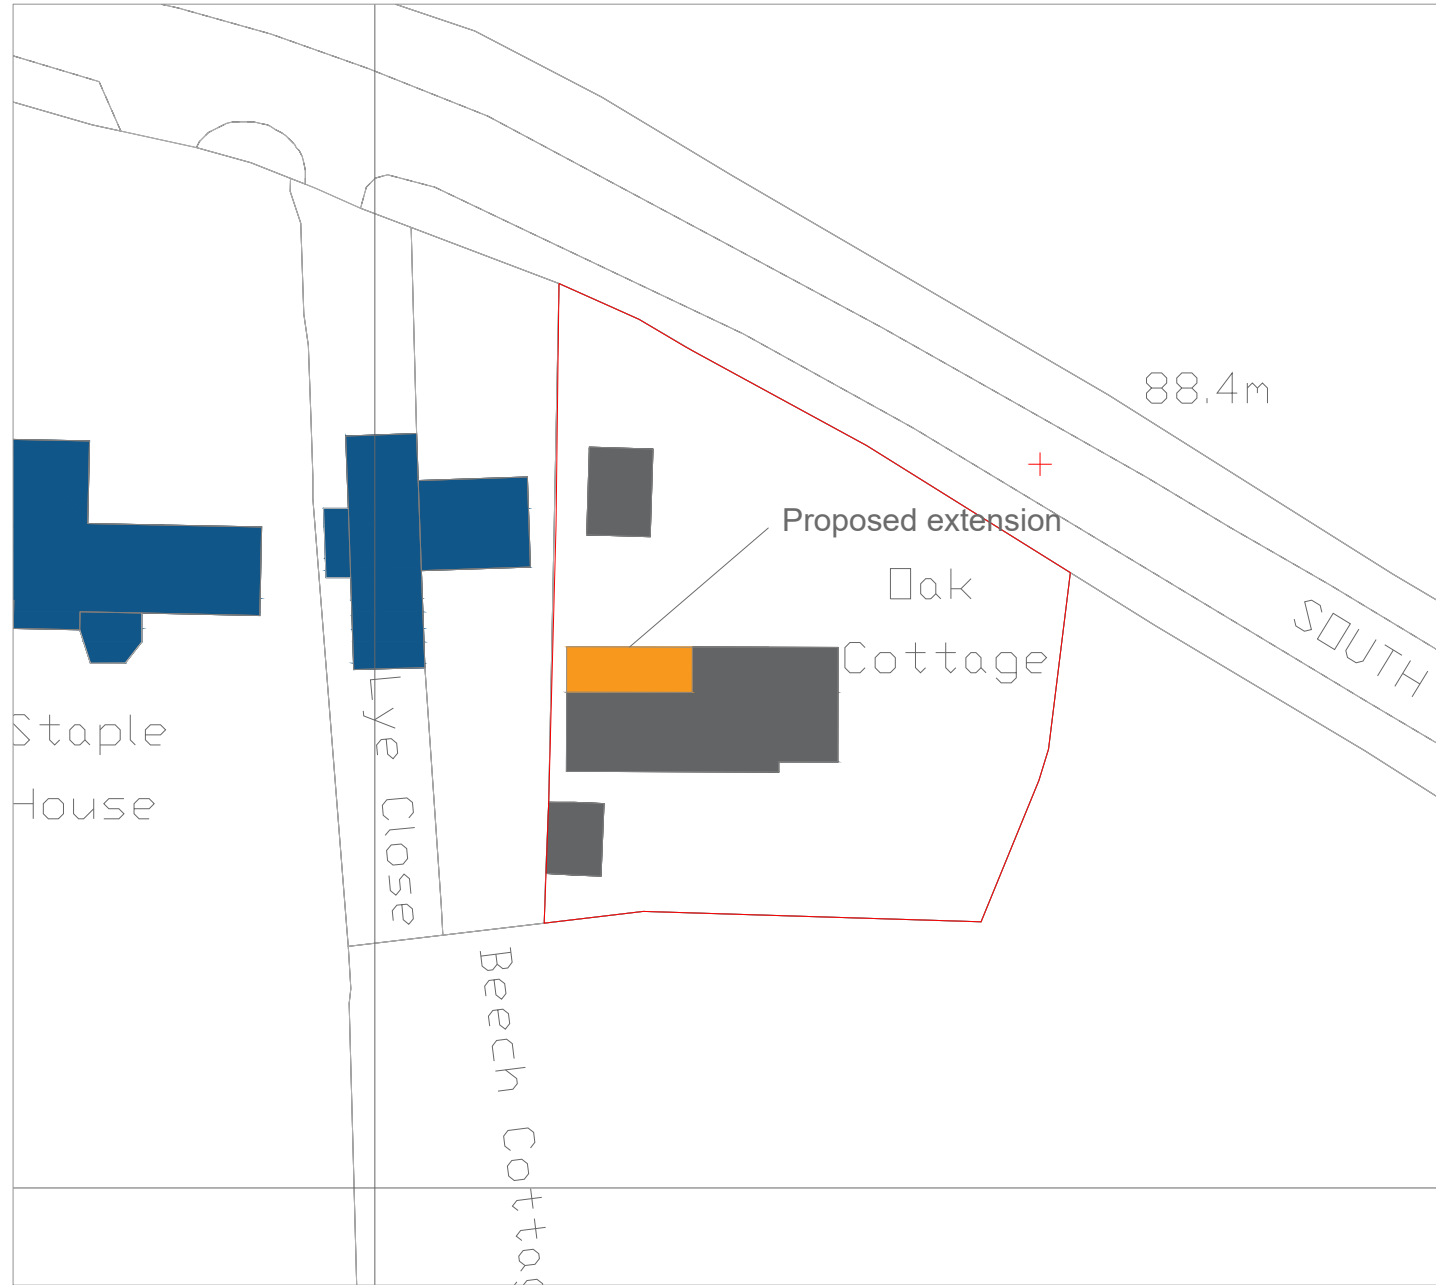

Rev

Notes

Date

Site Plan 1-500

Location Plan 1-1250

Project Single storey front extension.
 Location Oak Cottage, South Leigh, Oxon.
 Date Dec 2021

Title Site and Location Plans
 Scale 1-500, 1-1250 @A3
 Drg No 21016 01