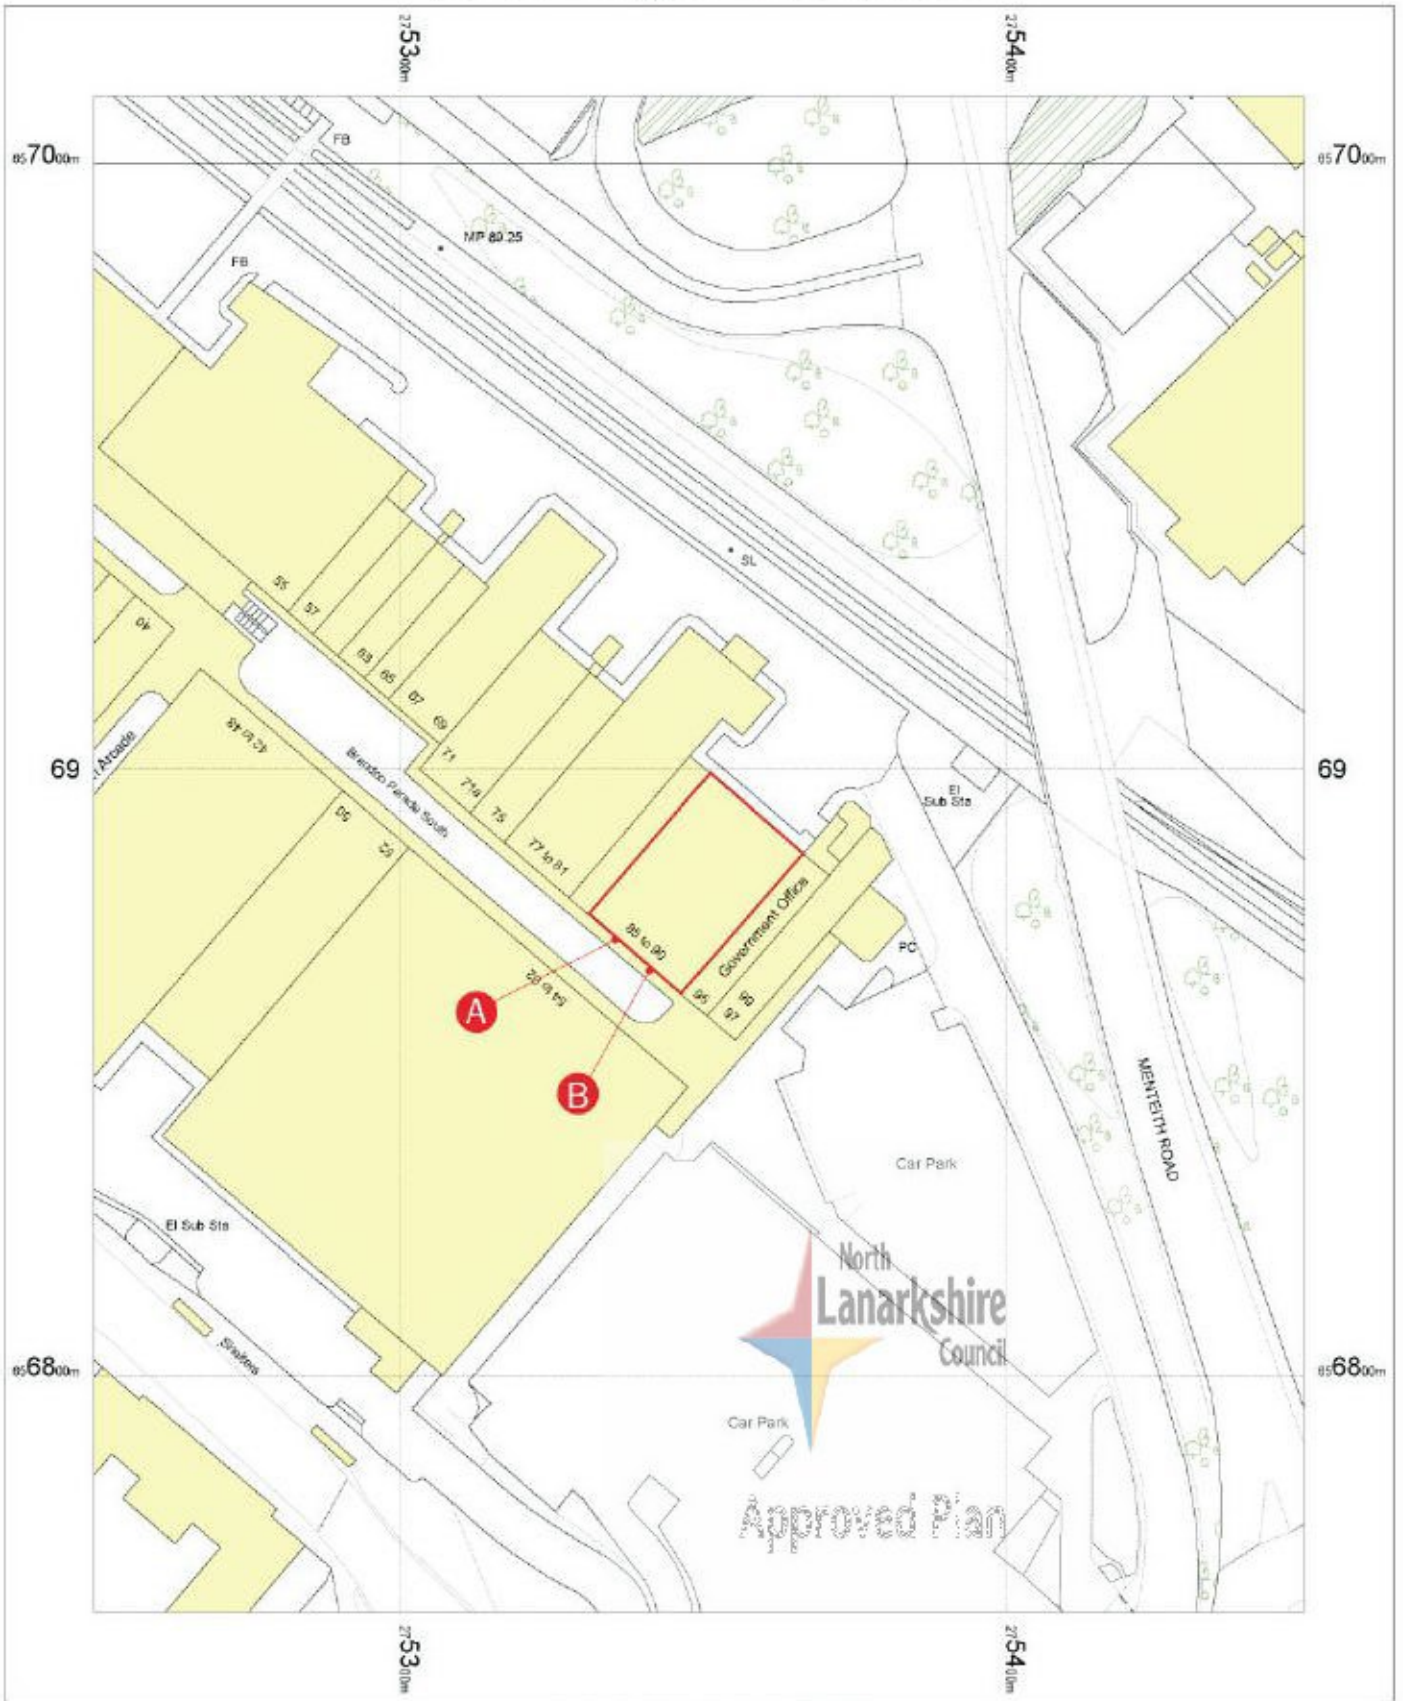

# 98207 - Argos - Motherwell

OS Mastermap  
23 February 2012, ID: CM-00130428  
[www.centremapslive.co.uk](http://www.centremapslive.co.uk)

1:1250 scale print at A4, Centre: 275349 E, 656886 N

©Crown Copyright. Licence no. 100019980