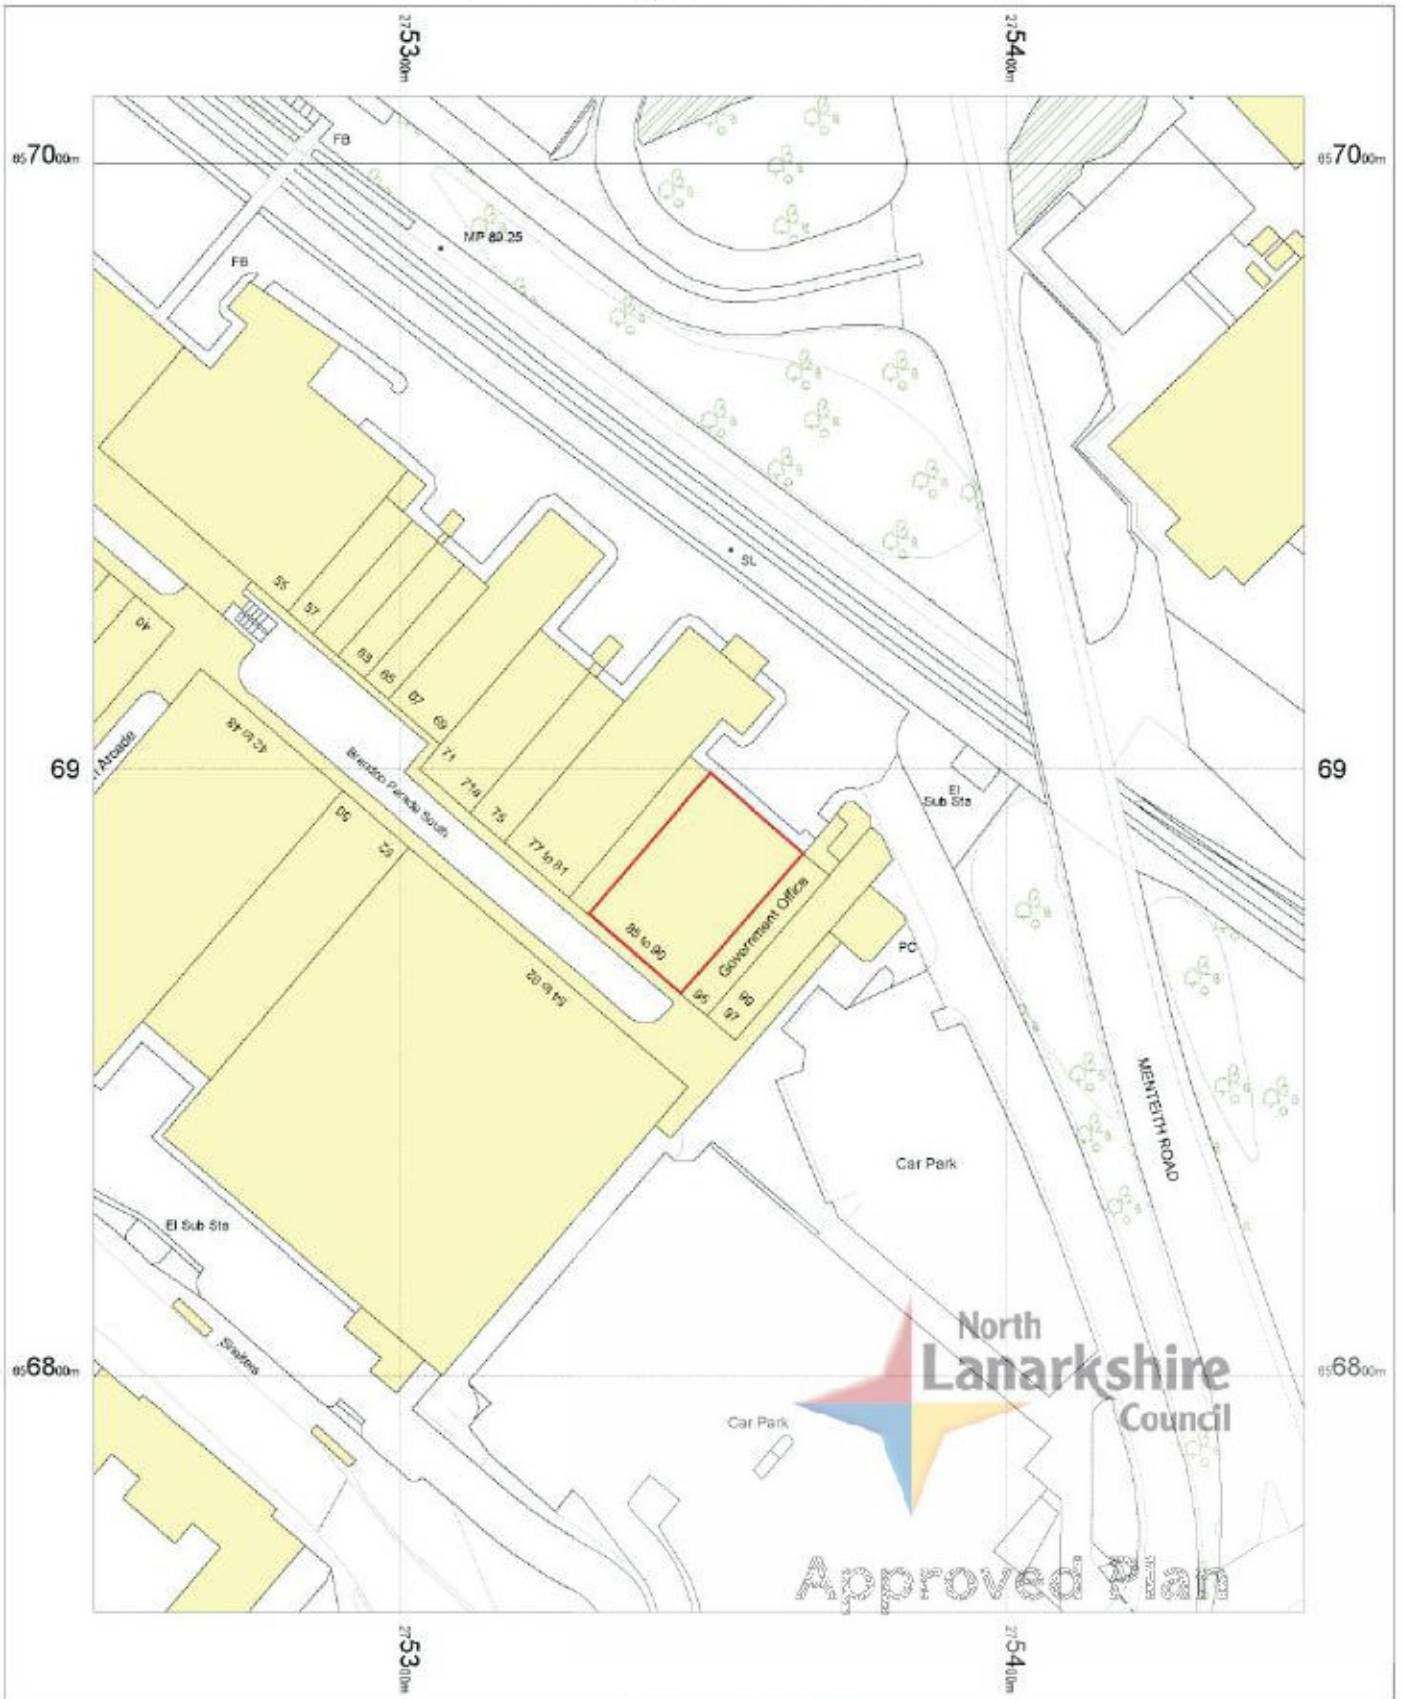

# 98207 - Argos - Motherwell

OS Mastermap  
23 February 2012, ID: CM-00130428  
[www.centremapslive.co.uk](http://www.centremapslive.co.uk)

1:1250 scale print at A4, Centre: 275349 E, 656886 N

©Crown Copyright. Licence no. 100019980