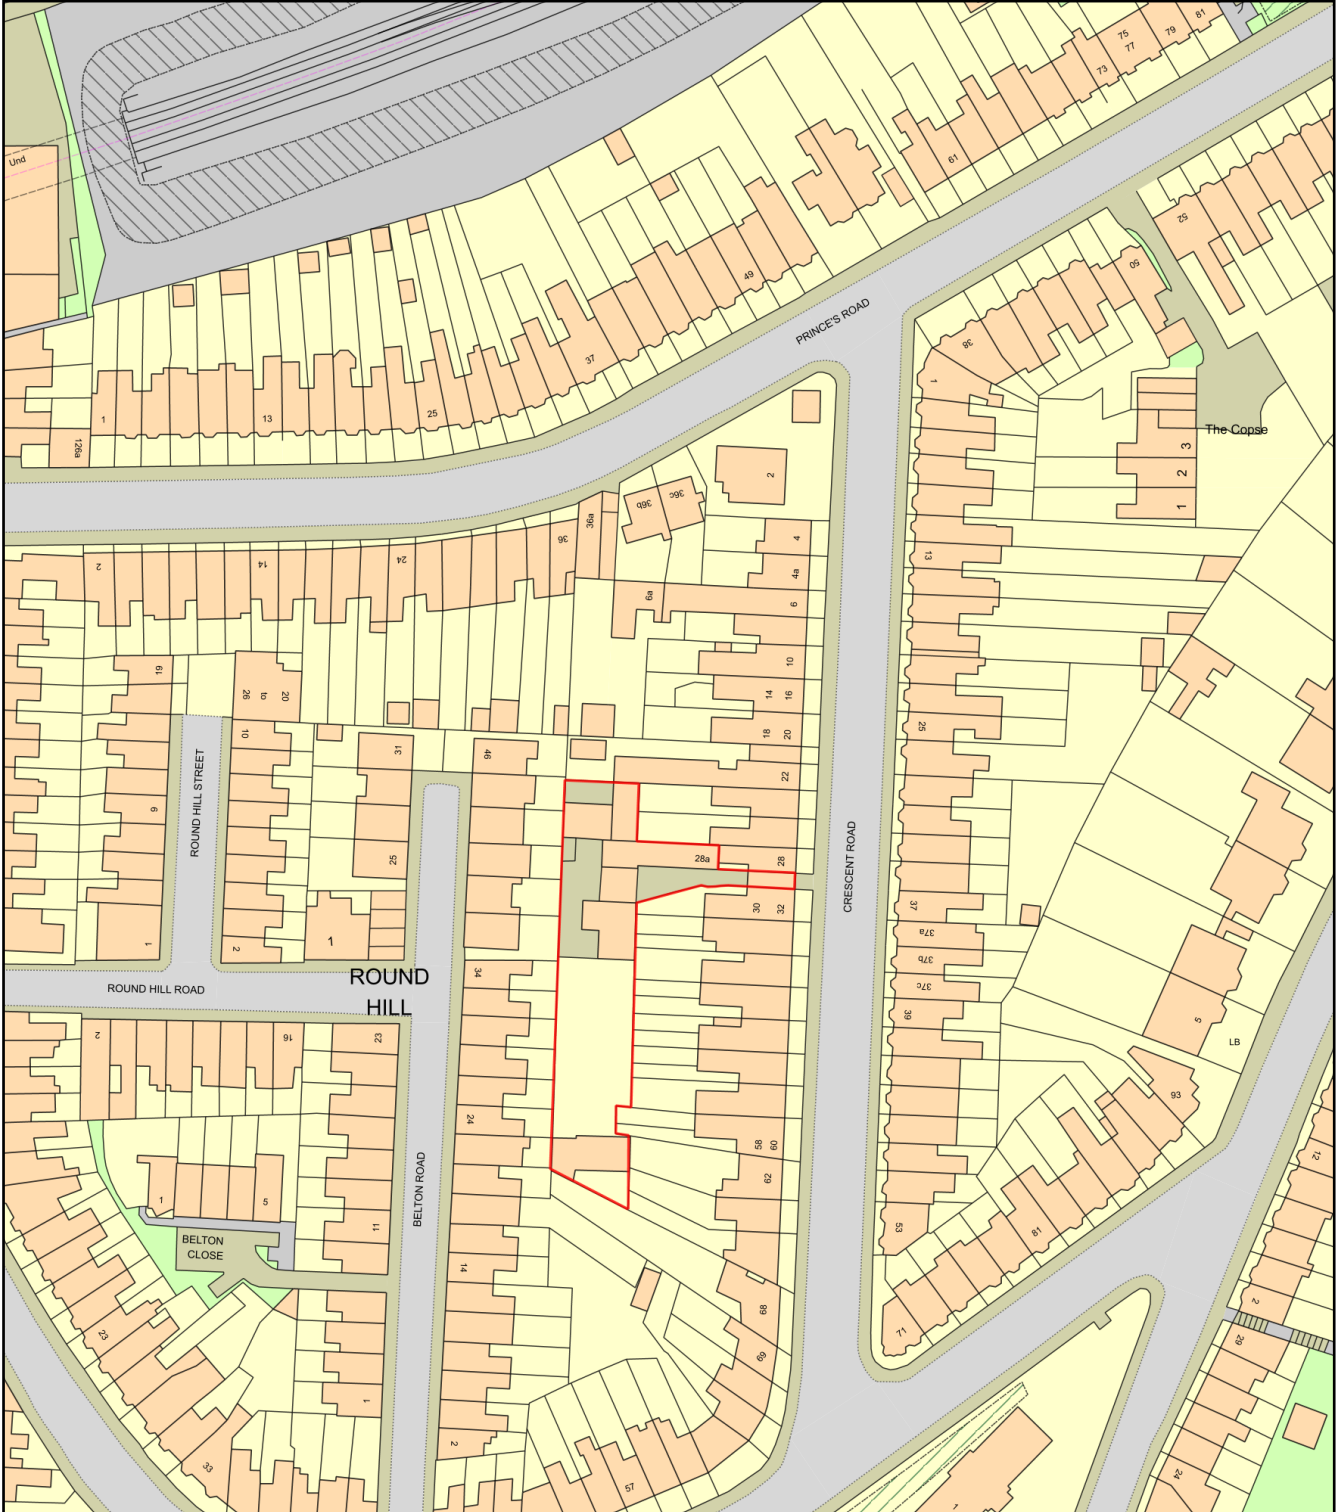

28b, 28c, 28d, 28e Crescent Road

Plan Produced for: Residents

Date Produced: 10 Dec 2021

Plan Reference Number: TQRQM21344192340214

Scale: 1:1250 @ A4