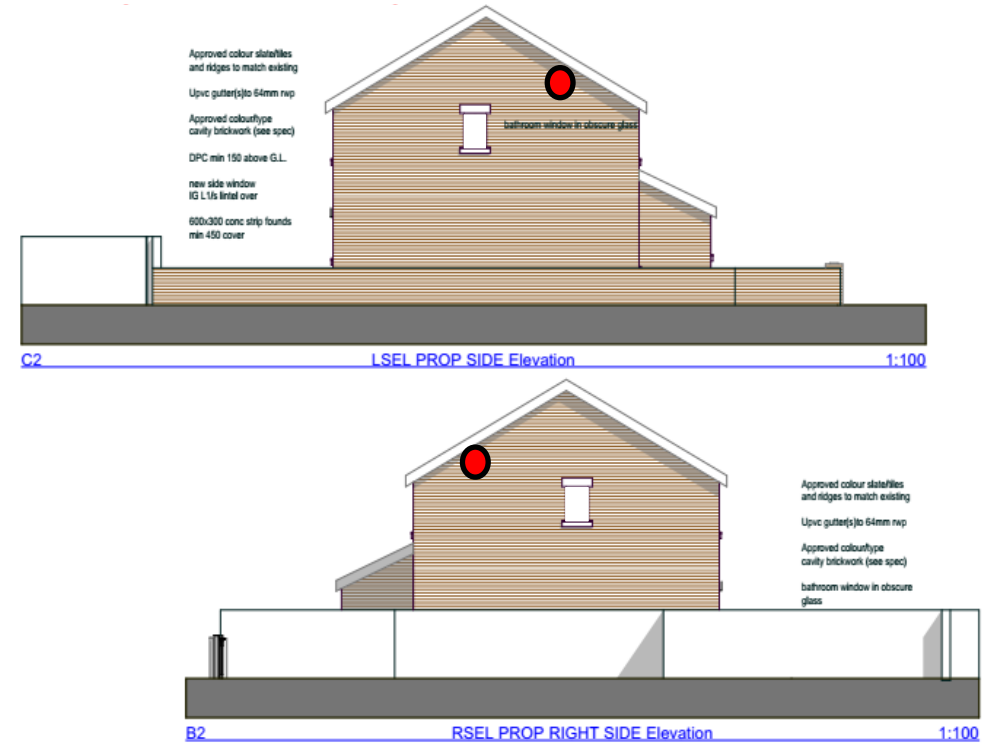

insson

Figure 1: Proposed Locations of Integrated Bat Boxes

Site: Broadway Garage, Broadway, Blackpool

 Proposed location of bat boxes

Oatlands Ecology

Oatlands Ecology

Tel: 07413 203574 Email: info@oatlands-ecology.co.uk Web: www.oatlands-ecology.co.uk