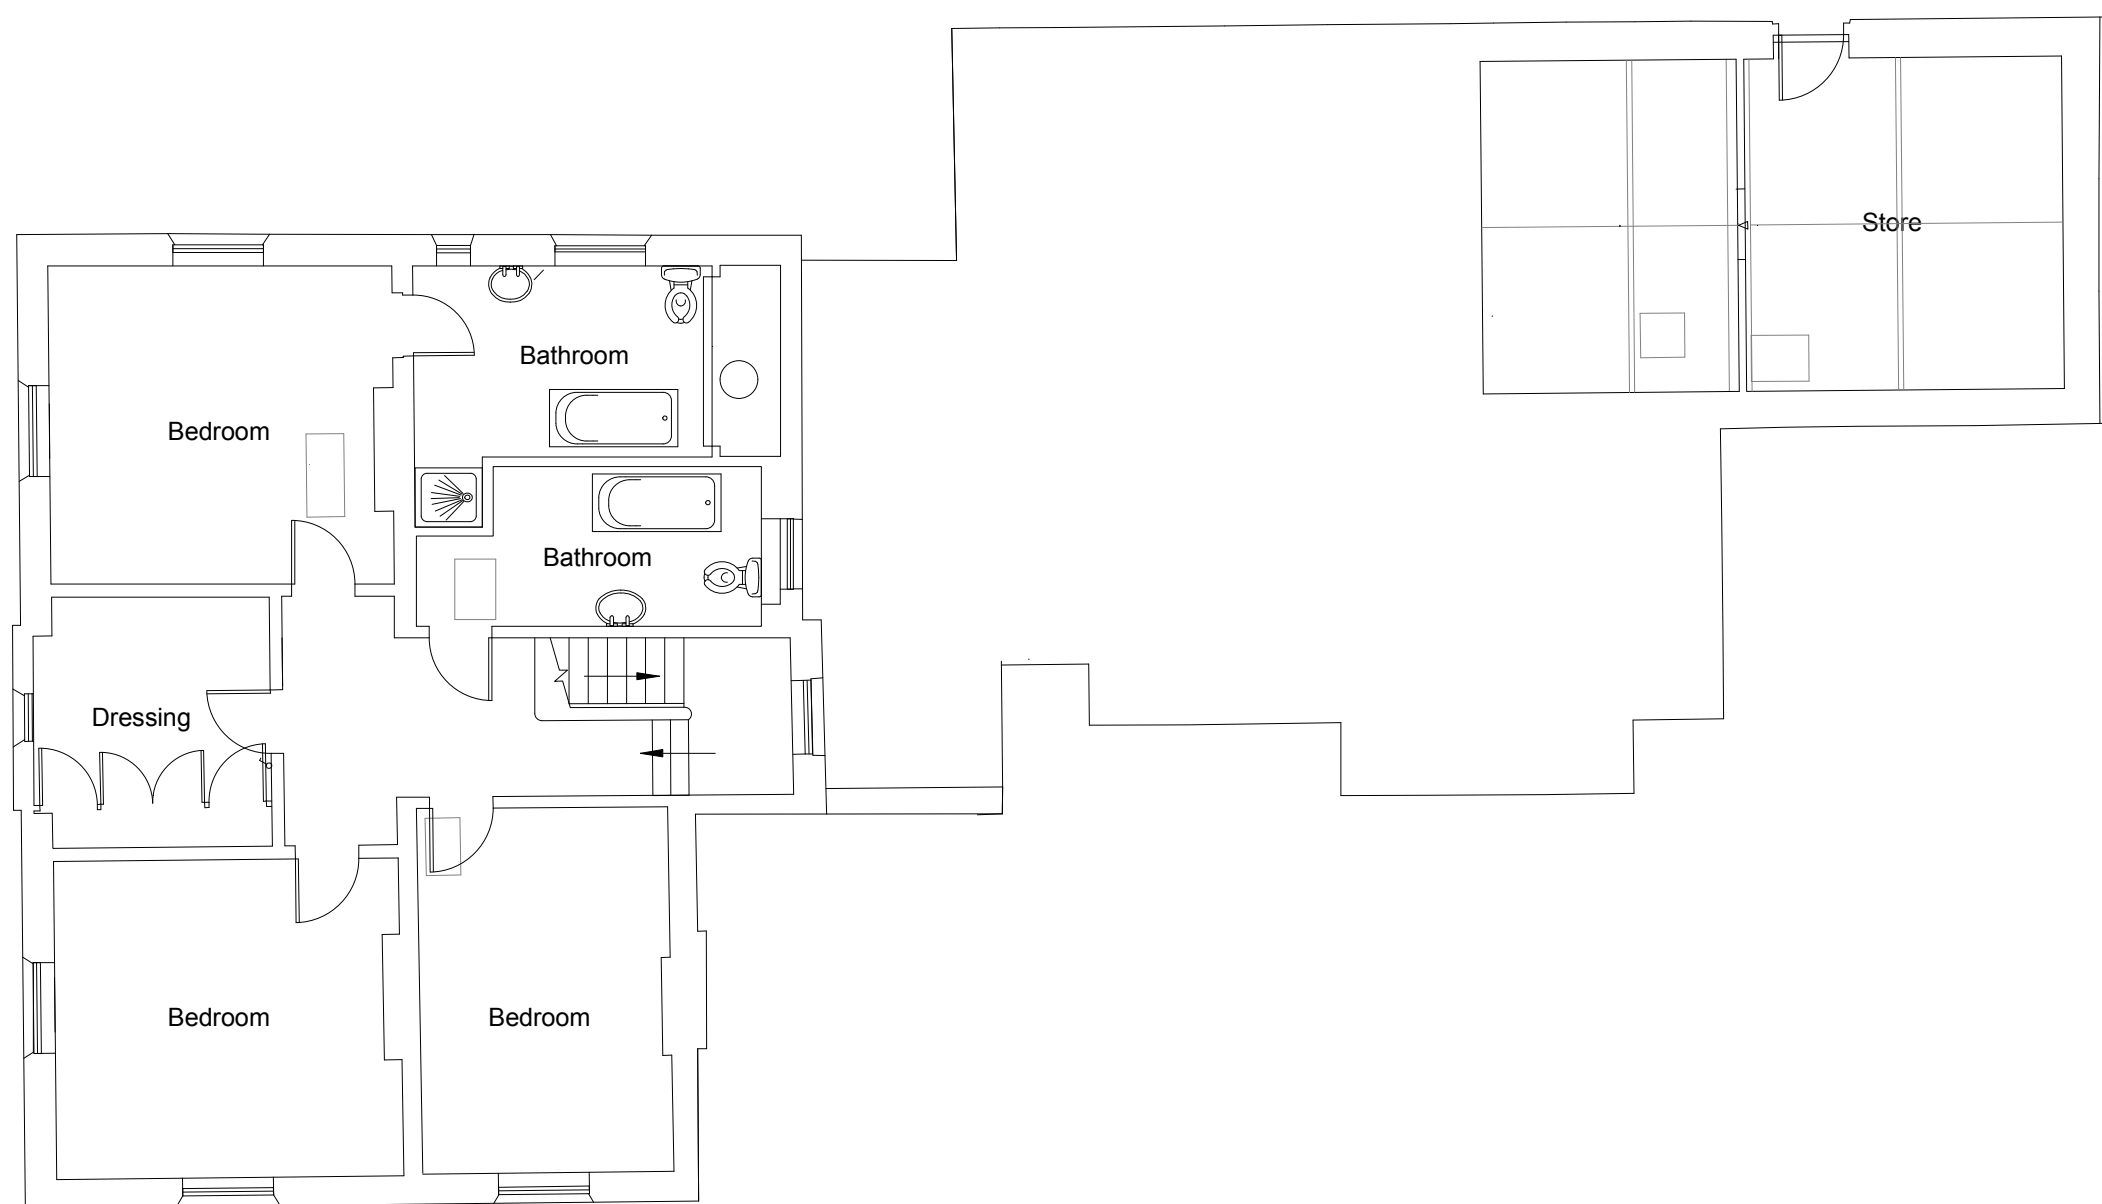

01 PROPOSED
FIRST FLOOR LAYOUT

1:100

01 EXISTING
FIRST FLOOR LAYOUT

1:100

mm³ design
Dairy Farm, Hillesden
Buckinghamshire, MK18 4BX

Tel: 01280 848 140
E: studio@mm3-design.co.uk

- 28.11.21 Issued for Comment
A 20.12.21 Updated to Client Comment

KR
KR

The Old Rectory, Preston Bissett, Buckingham.

Existing & Proposed Layouts

05.11.21 AL(10)003 A

1:100 @A2 KR ©