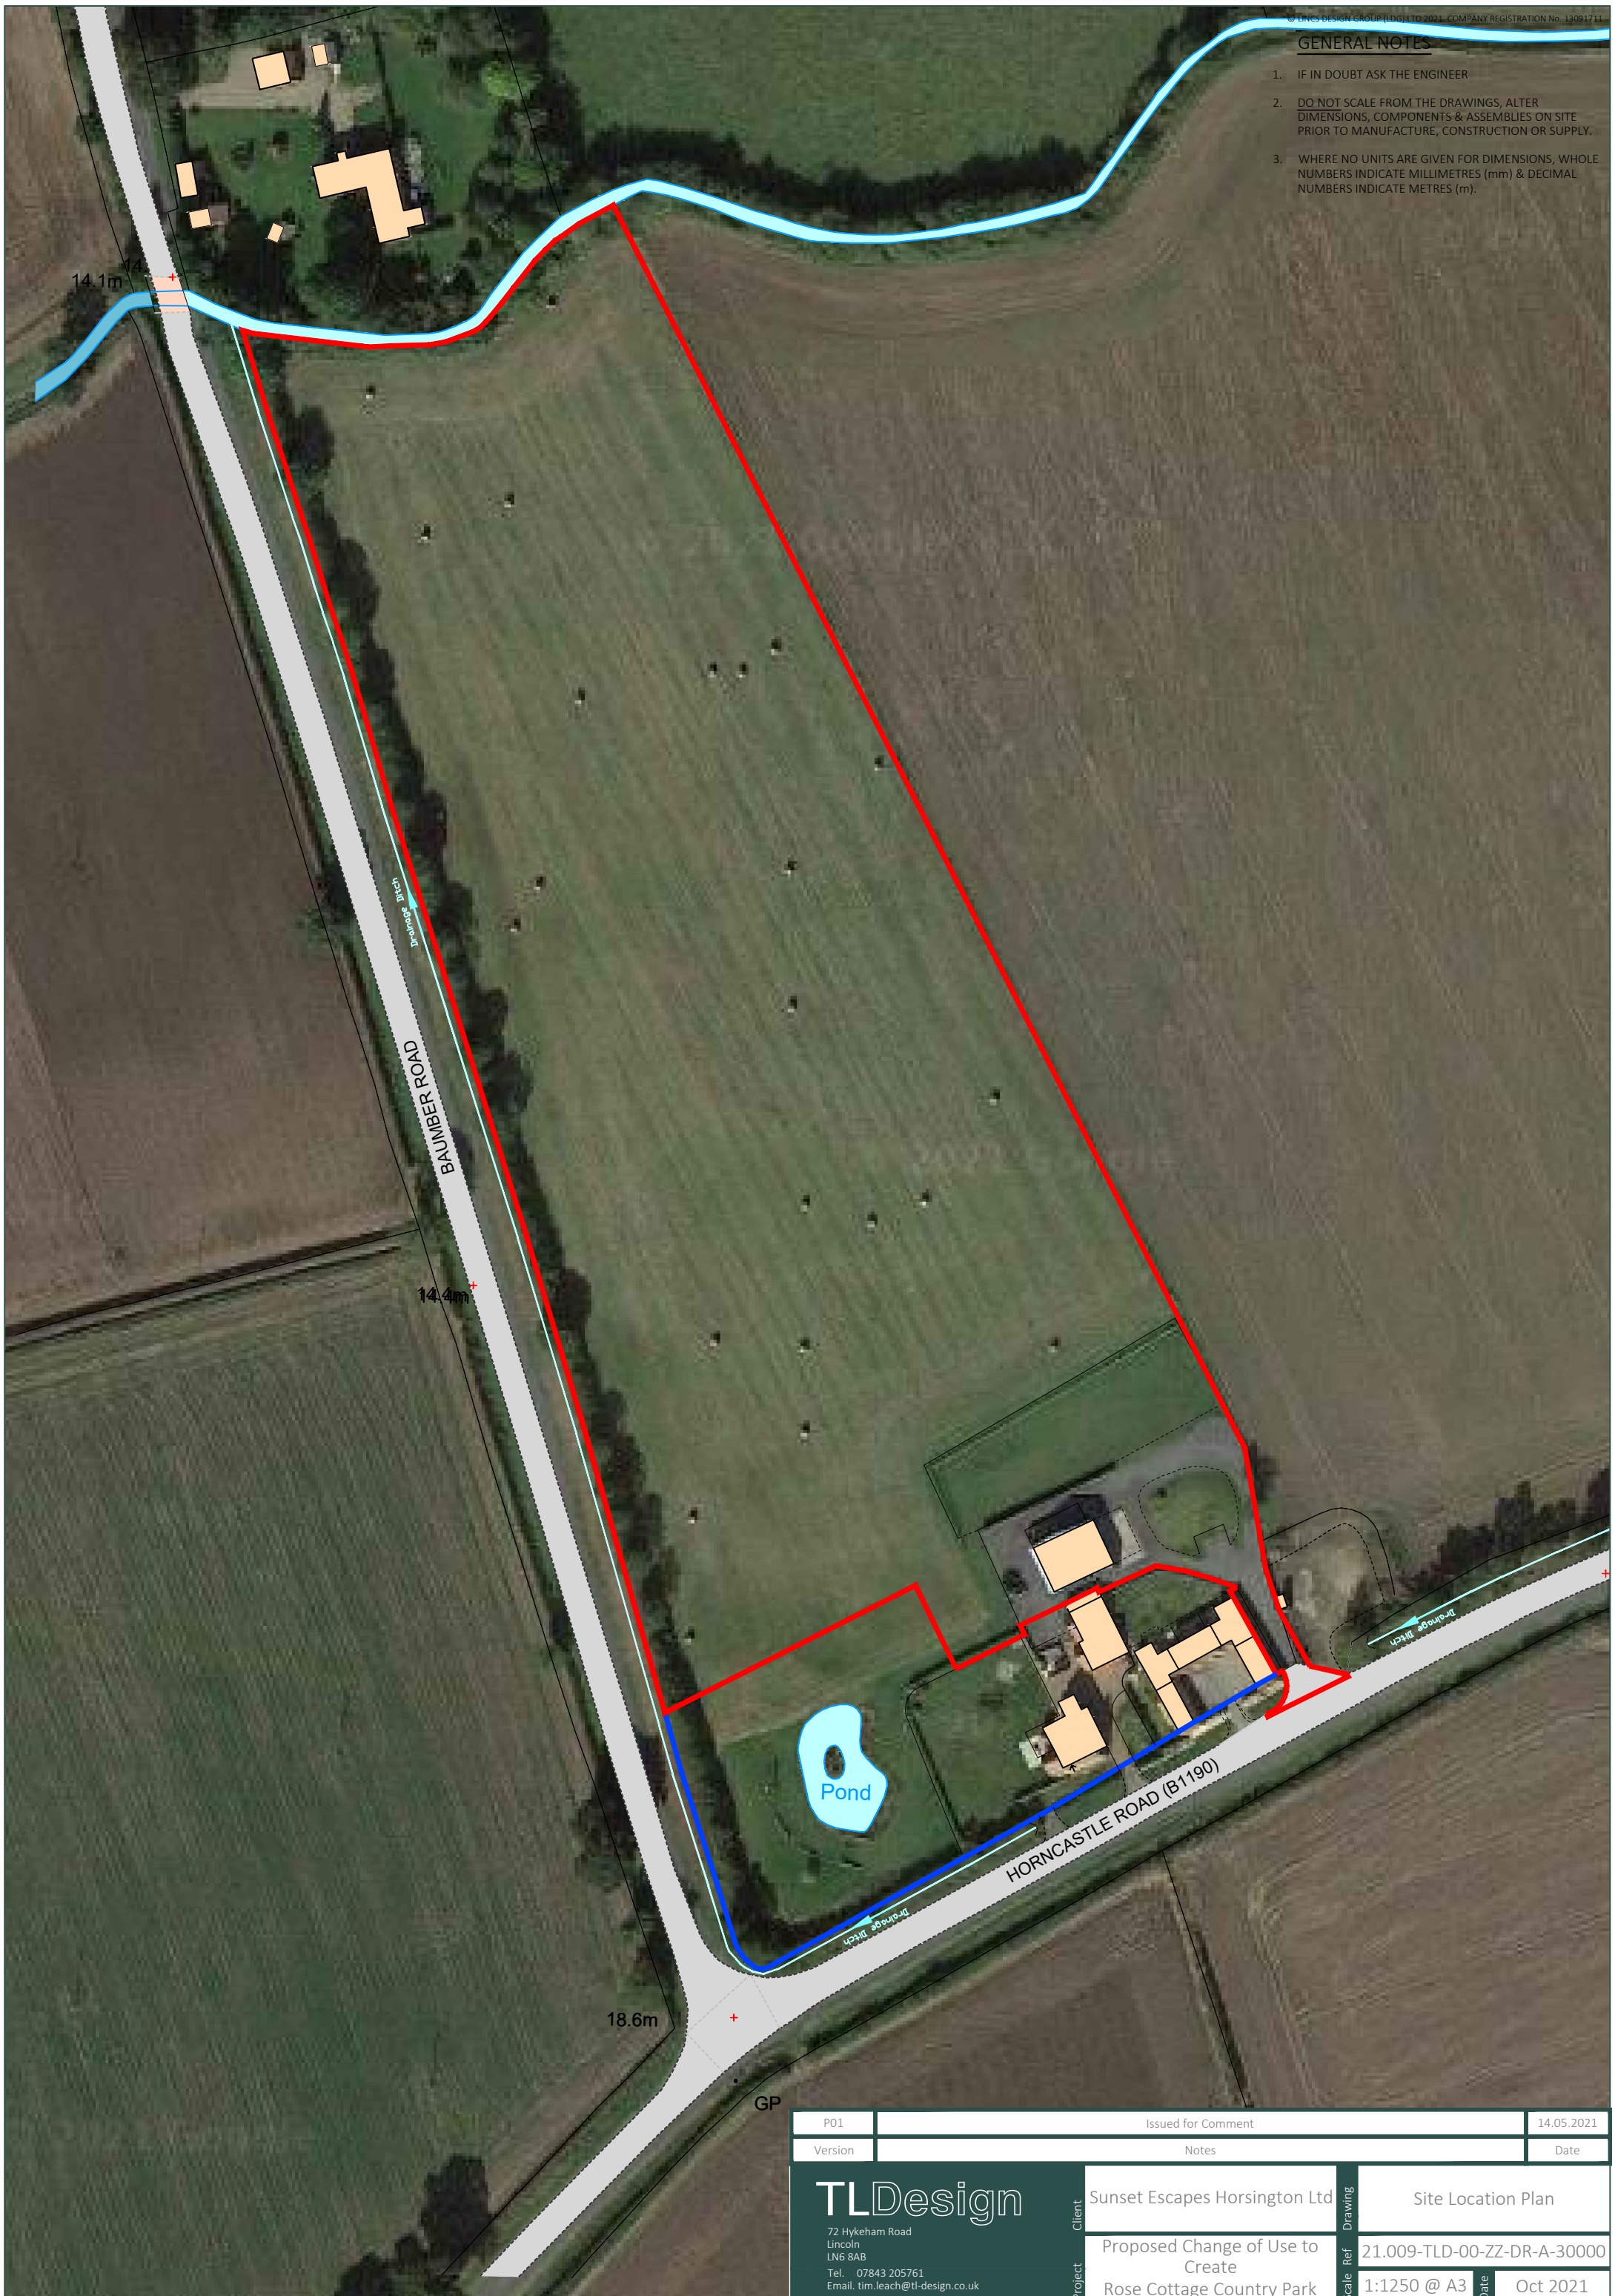

P01	Issued for Comment	14.05.2021
Version	Notes	Date
TLDesign 72 Hykeham Road Lincoln LN6 8AB Tel. 07843 205761 Email. tim.leach@tl-design.co.uk	Client	Sunset Escapes Horsington Ltd
	Project	Proposed Change of Use to Create Rose Cottage Country Park
	Scale Ref	1:1250 @ A3
Drawing	Site Location Plan	Date
	21.009-TLD-00-ZZ-DR-A-30000	Oct 2021