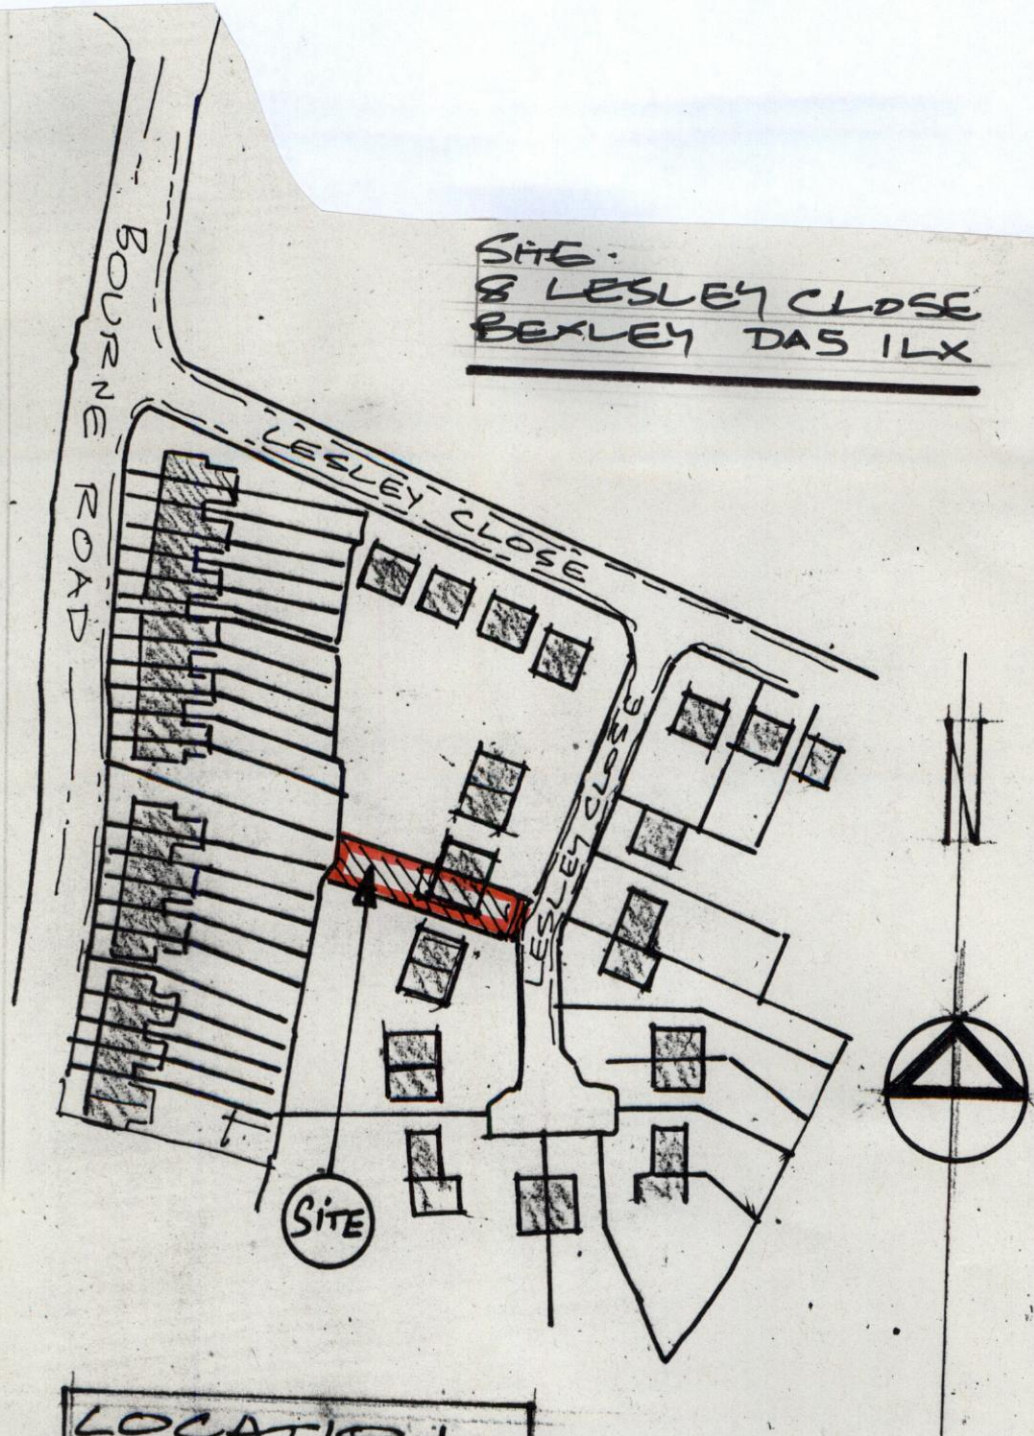

SITE:
8 LESLEY CLOSE
BEXLEY DAS ILX

LOCATION
PLAN
SCALE 1:1250