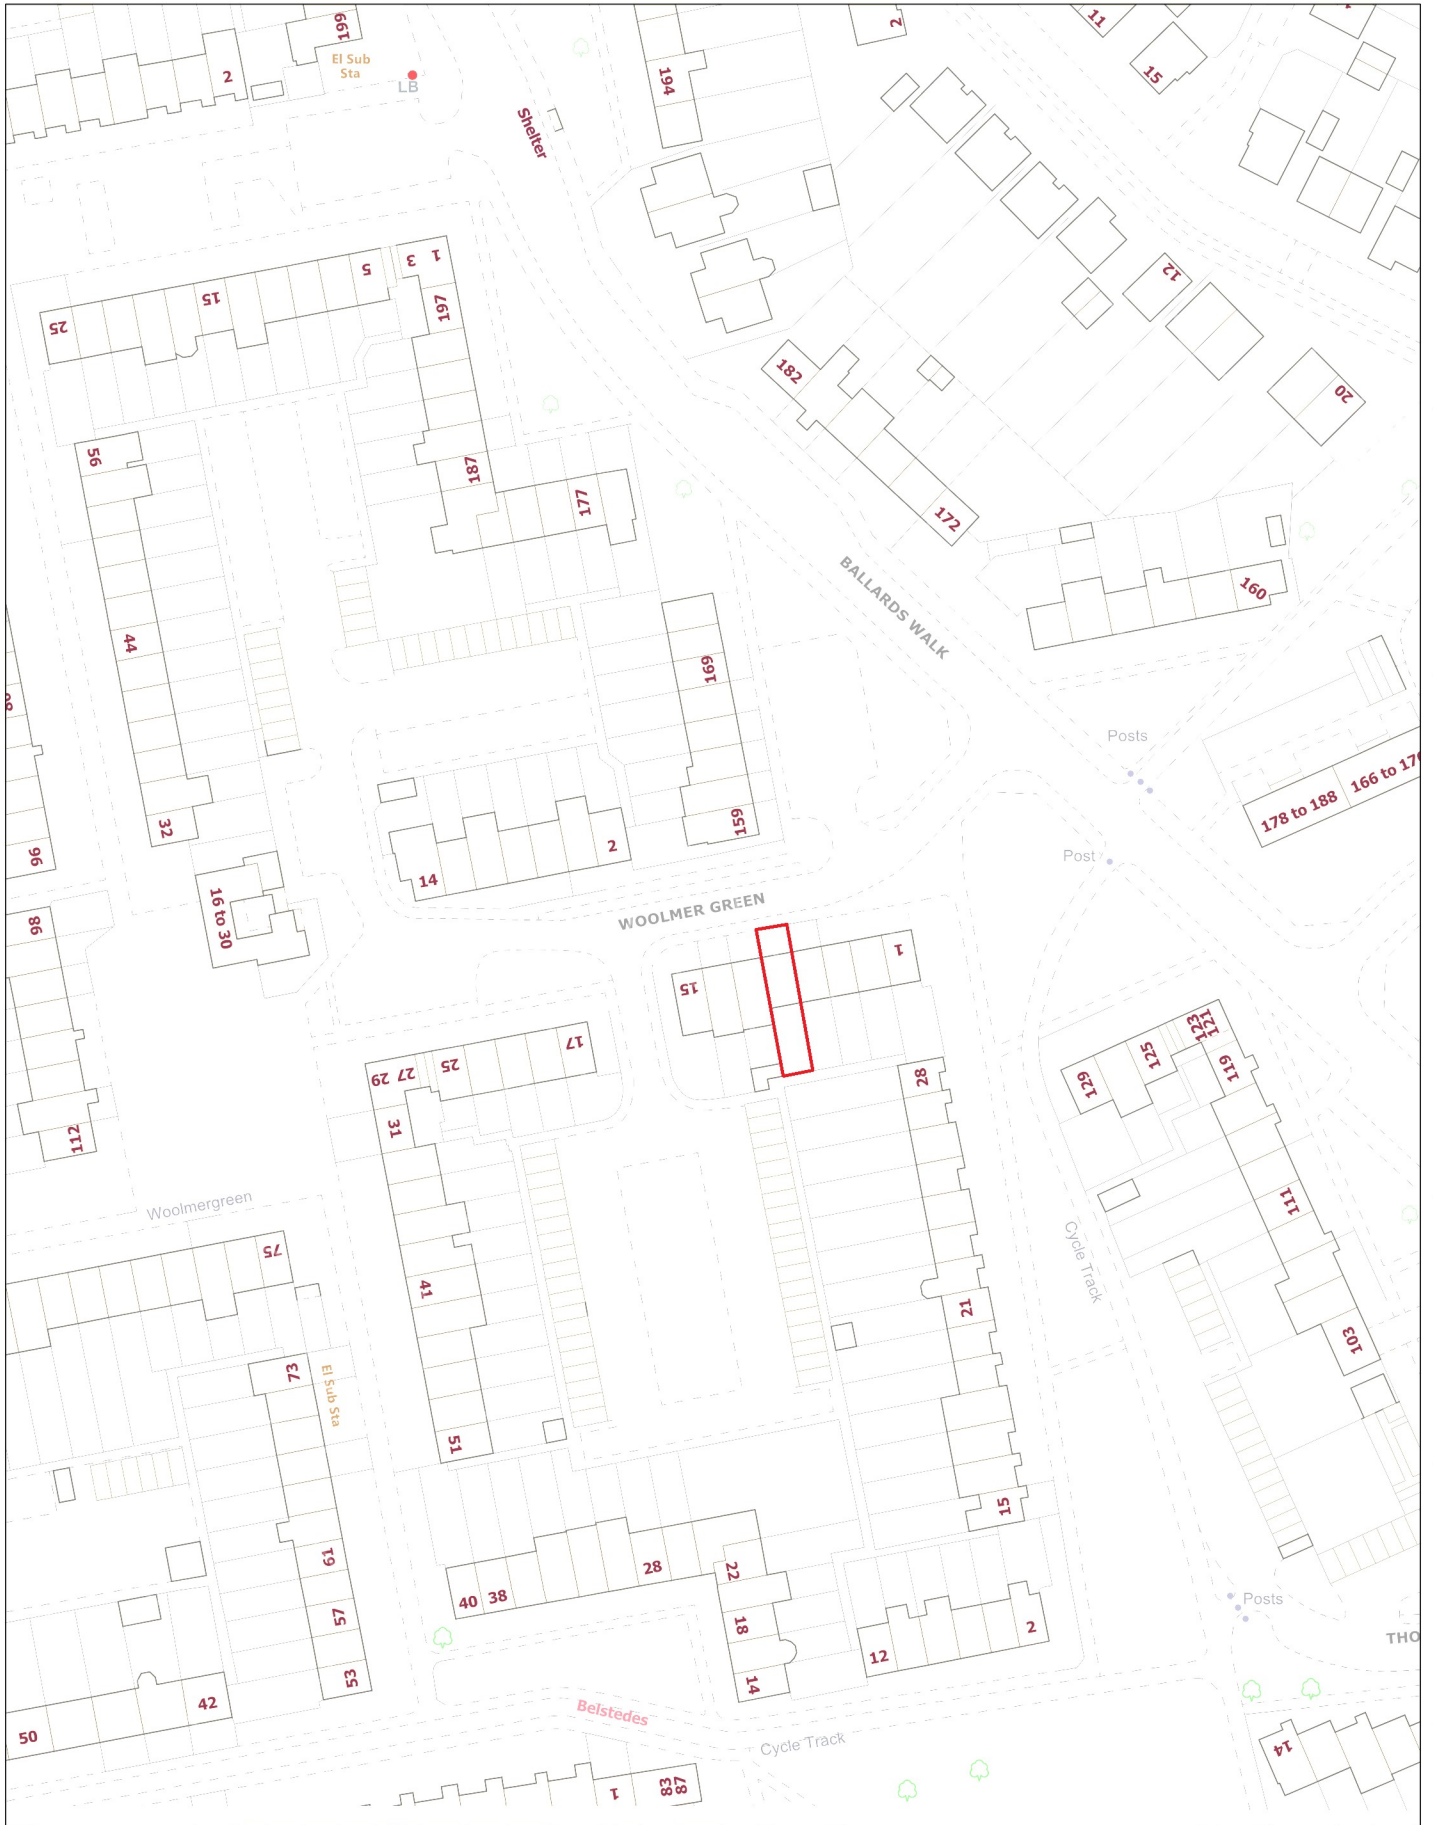

9 WOOLMER GREEN, BASILDON SS15 5LL

Scale 1:1250