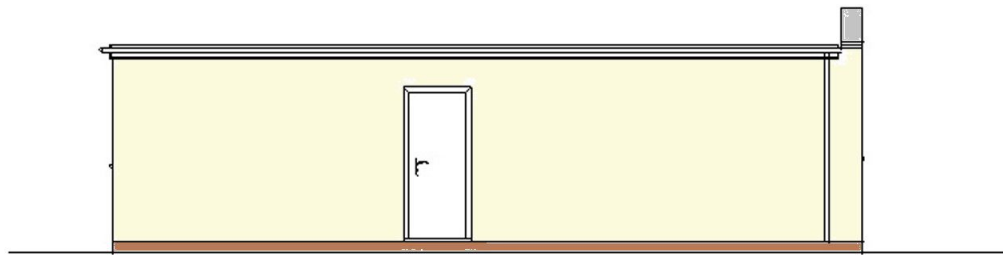

West Elevation

East elevation

North elevation

South elevation

Existing elevation drawing of No 1 & No 2 The Pavilion, Woodland Lodge, Spring Valley Lane, Ardleigh, Colchester CO77SD      Scale 1-100

Drawing No TP10-01/12/2021