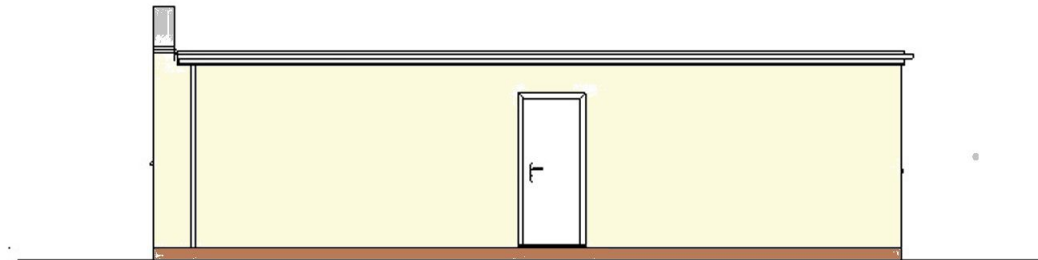

West Elevation

East elevation

North elevation

South elevation

Existing elevation drawing of No 1 & No 2 The Pavilion, Woodland Lodge, Spring Valley Lane, Ardleigh, Colchester CO77SD      Scale 1-100

Drawing No TP10-01/12/2021