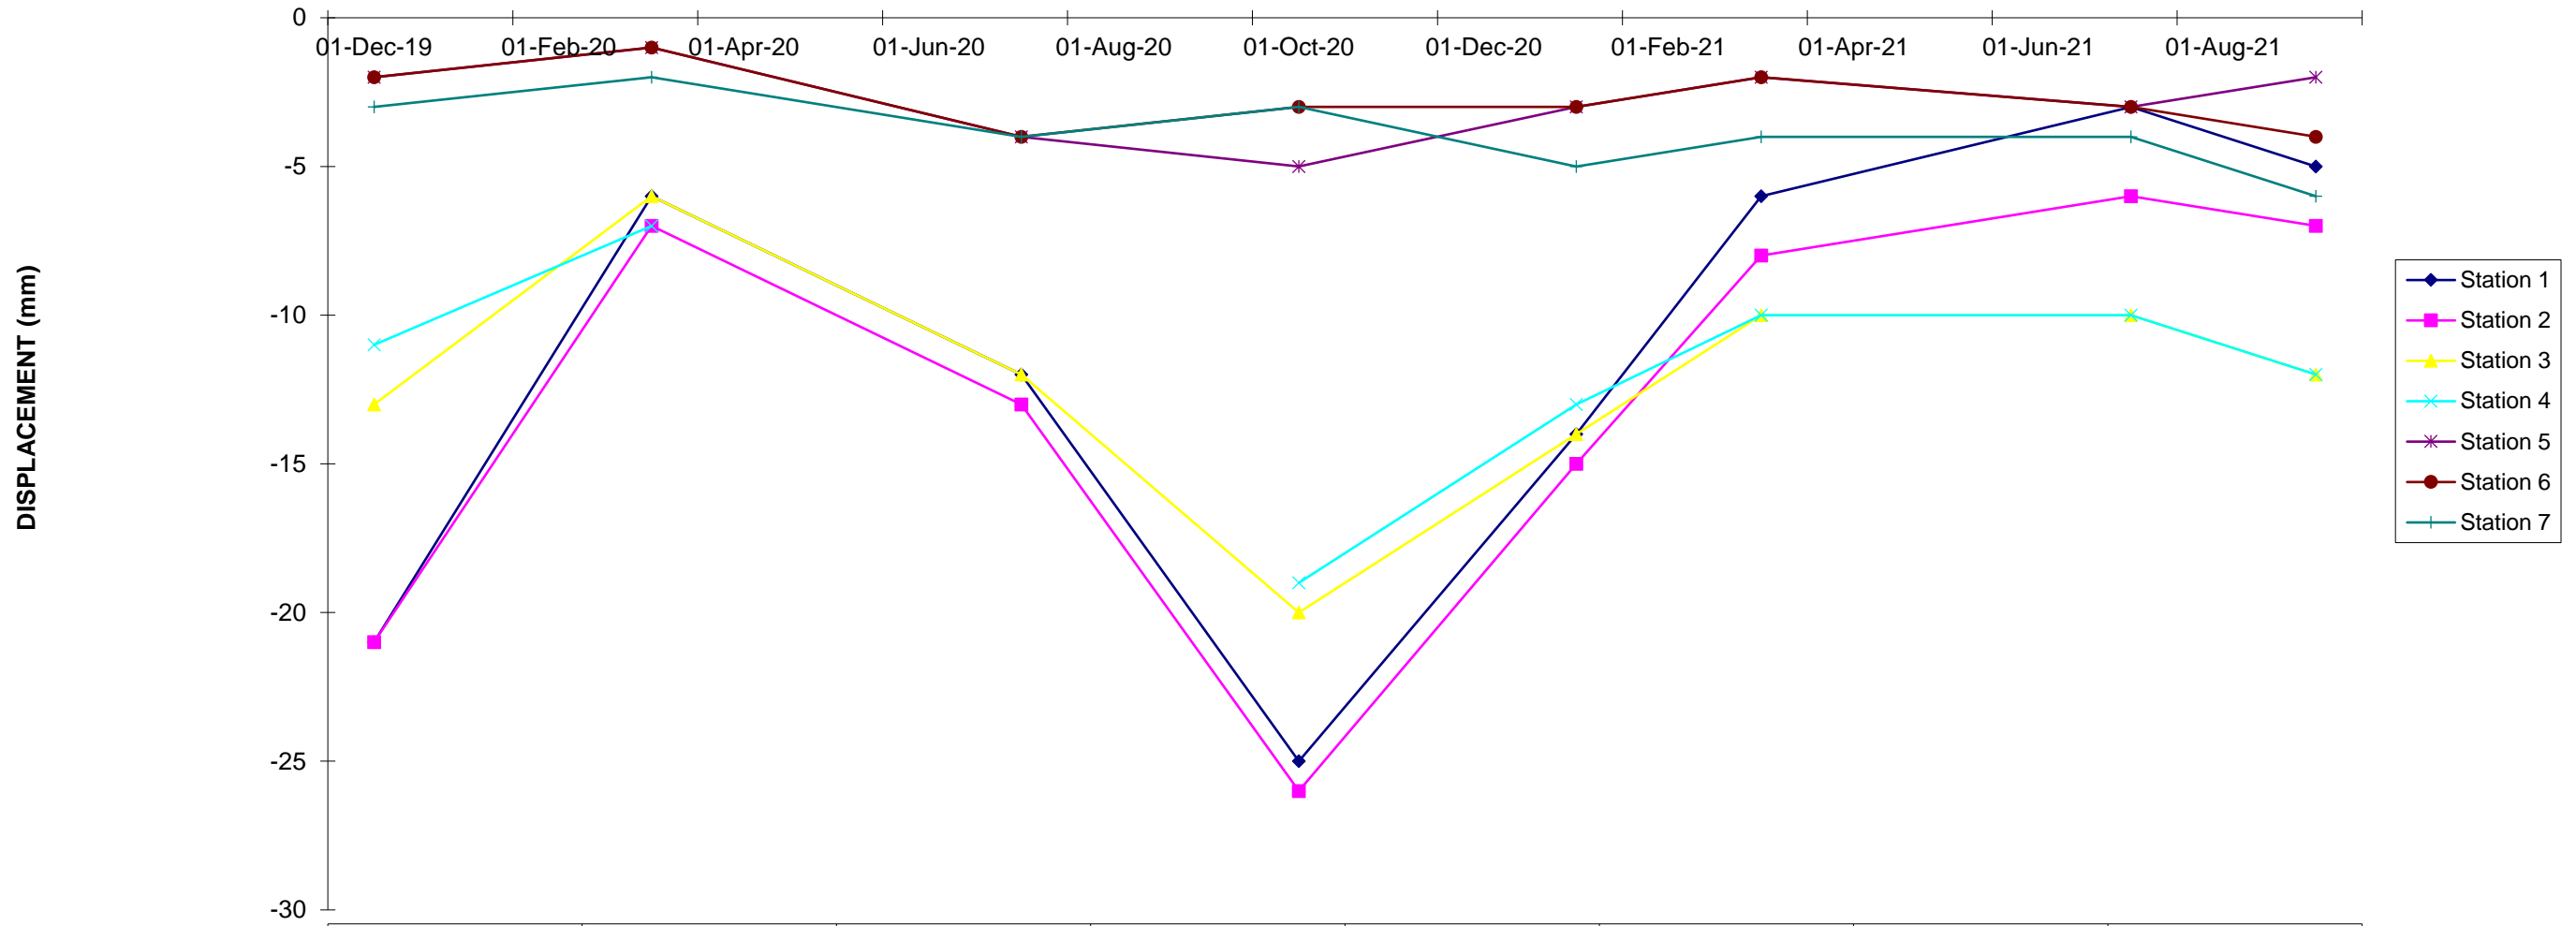

Stations 1 to 7 Differential Movement (mm)

	18-Dec-19	13-Mar-20	22-Jul-20	02-Oct-20	01-Jan-21	17-Mar-21	01-Jul-21	14-Sep-21
Station 1	-21	-6	-12	-25	-14	-6	-3	-5
Station 2	-21	-7	-13	-26	-15	-8	-6	-7
Station 3	-13	-6	-12	-20	-14	-10	-10	-12
Station 4	-11	-7		-19	-13	-10	-10	-12
Station 5	-2	-1	-4	-5	-3	-2	-3	-2
Station 6	-2	-1	-4	-3	-3	-2	-3	-4
Station 7	-3	-2	-4	-3	-5	-4	-4	-6

Date