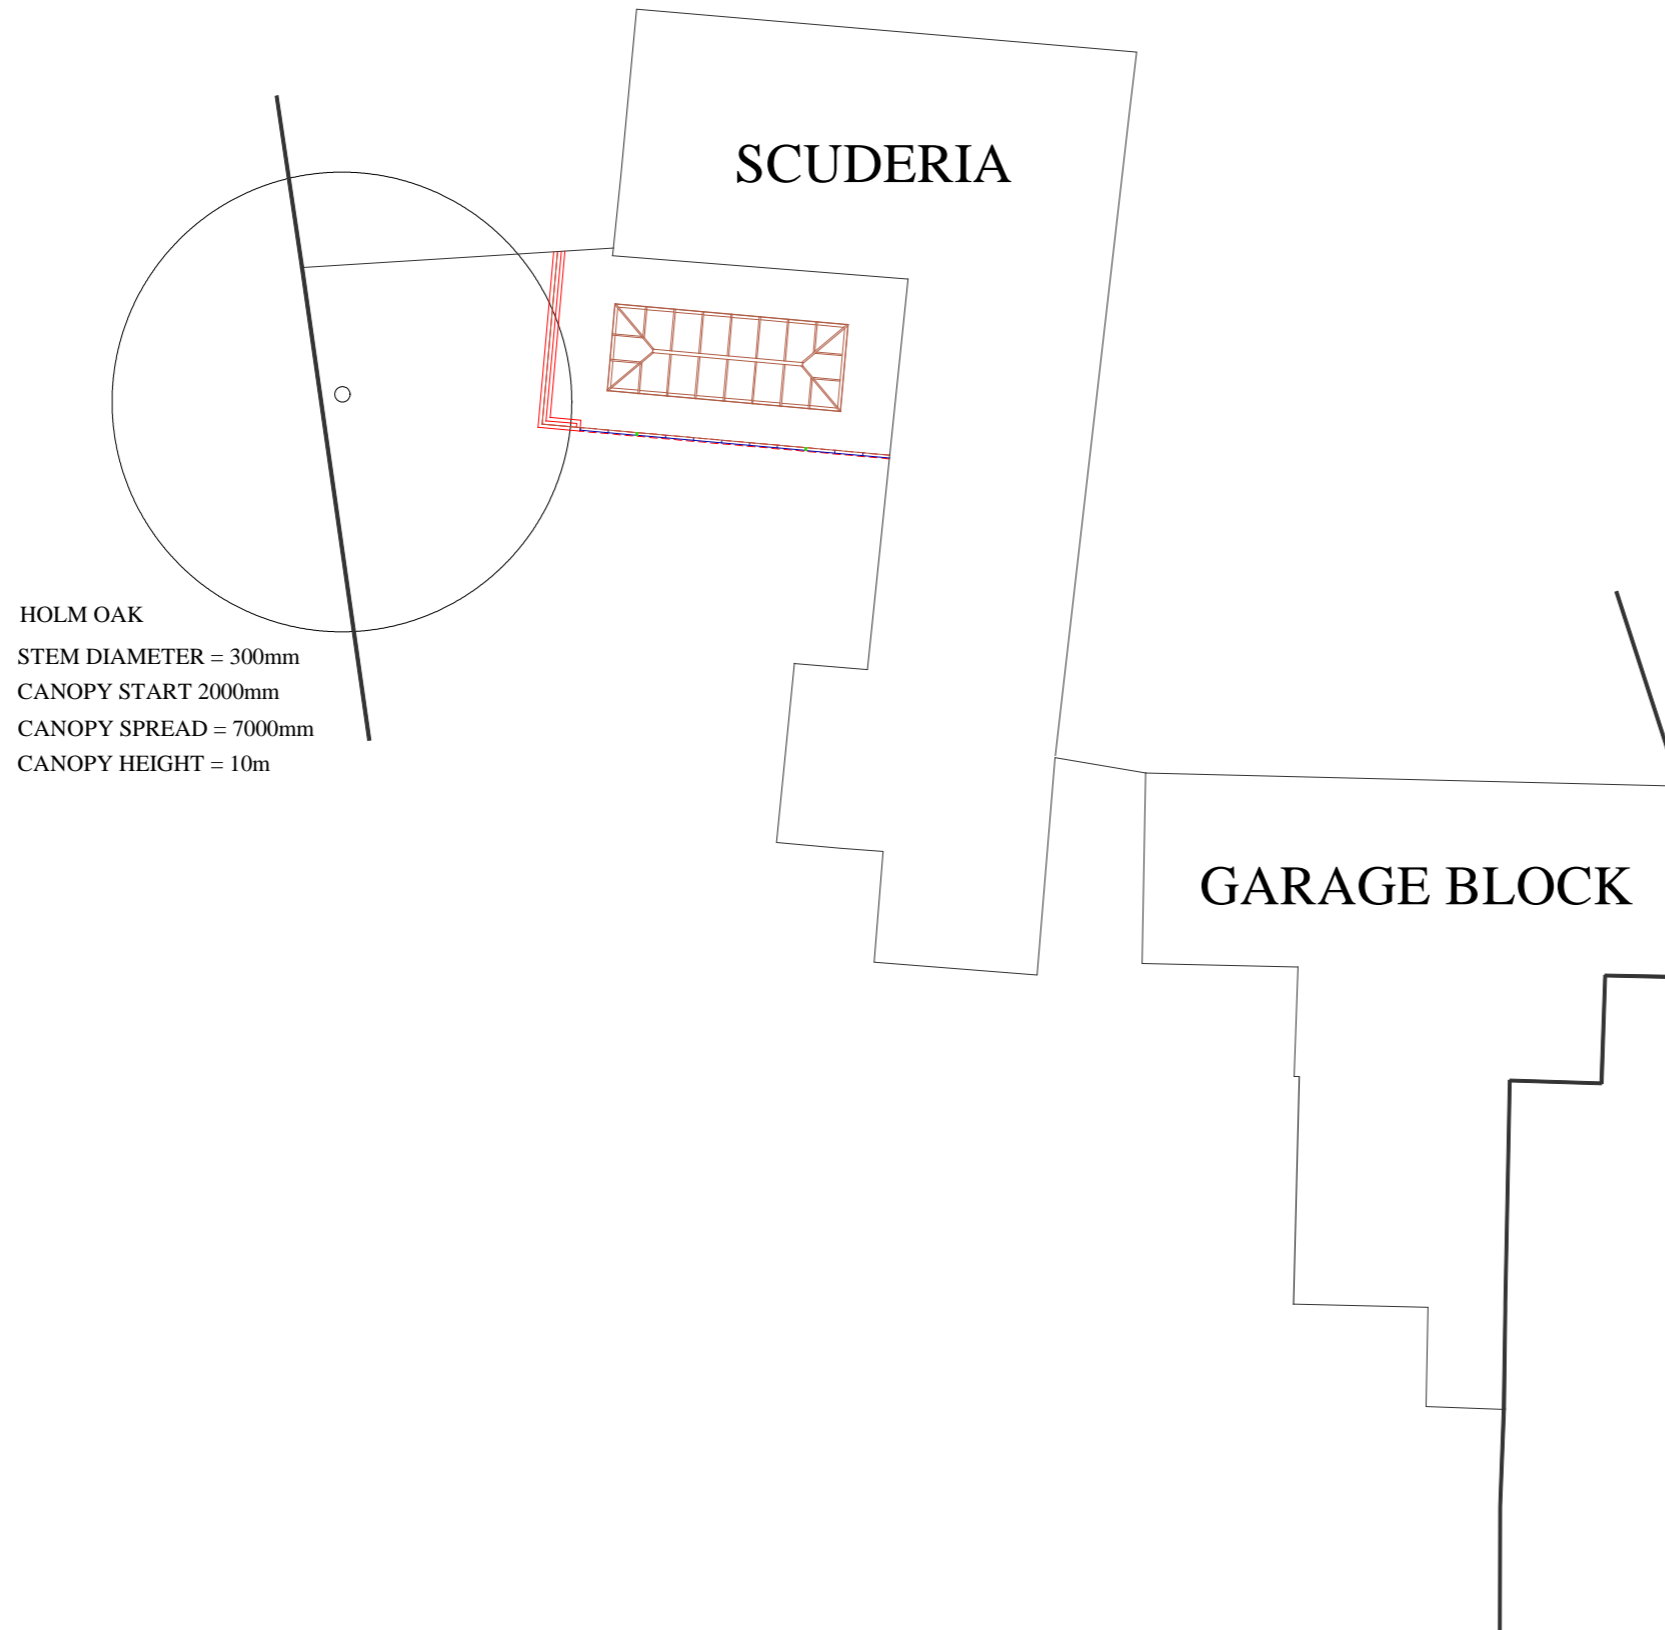

TREE SURVEYS 1 :200

HOLM OAK
 STEM DIAMETER = 300mm
 CANOPY START 2000mm
 CANOPY SPREAD = 7000mm
 CANOPY HEIGHT = 10m

Mr & Mrs Rocklin

Site Address

Scuderia
 Normans Lane
 North Creake
 Norfolk
 NR21 9LD

2 HURN ROAD
 DEREHAM
 NR19 1WD

- 1. ALL DIMENSIONS SHOWN ARE IN MILLIMETERS
- 2. ALL ELEVATIONS AND TERMINOLOGY ARE VIEWED OUTSIDE

Date 6th December 2021	Drawn CJD
Scale 1: 200	Status

Drawing Title
 PLANNING APPLICATION
 TREE SURVEY 1 : 200