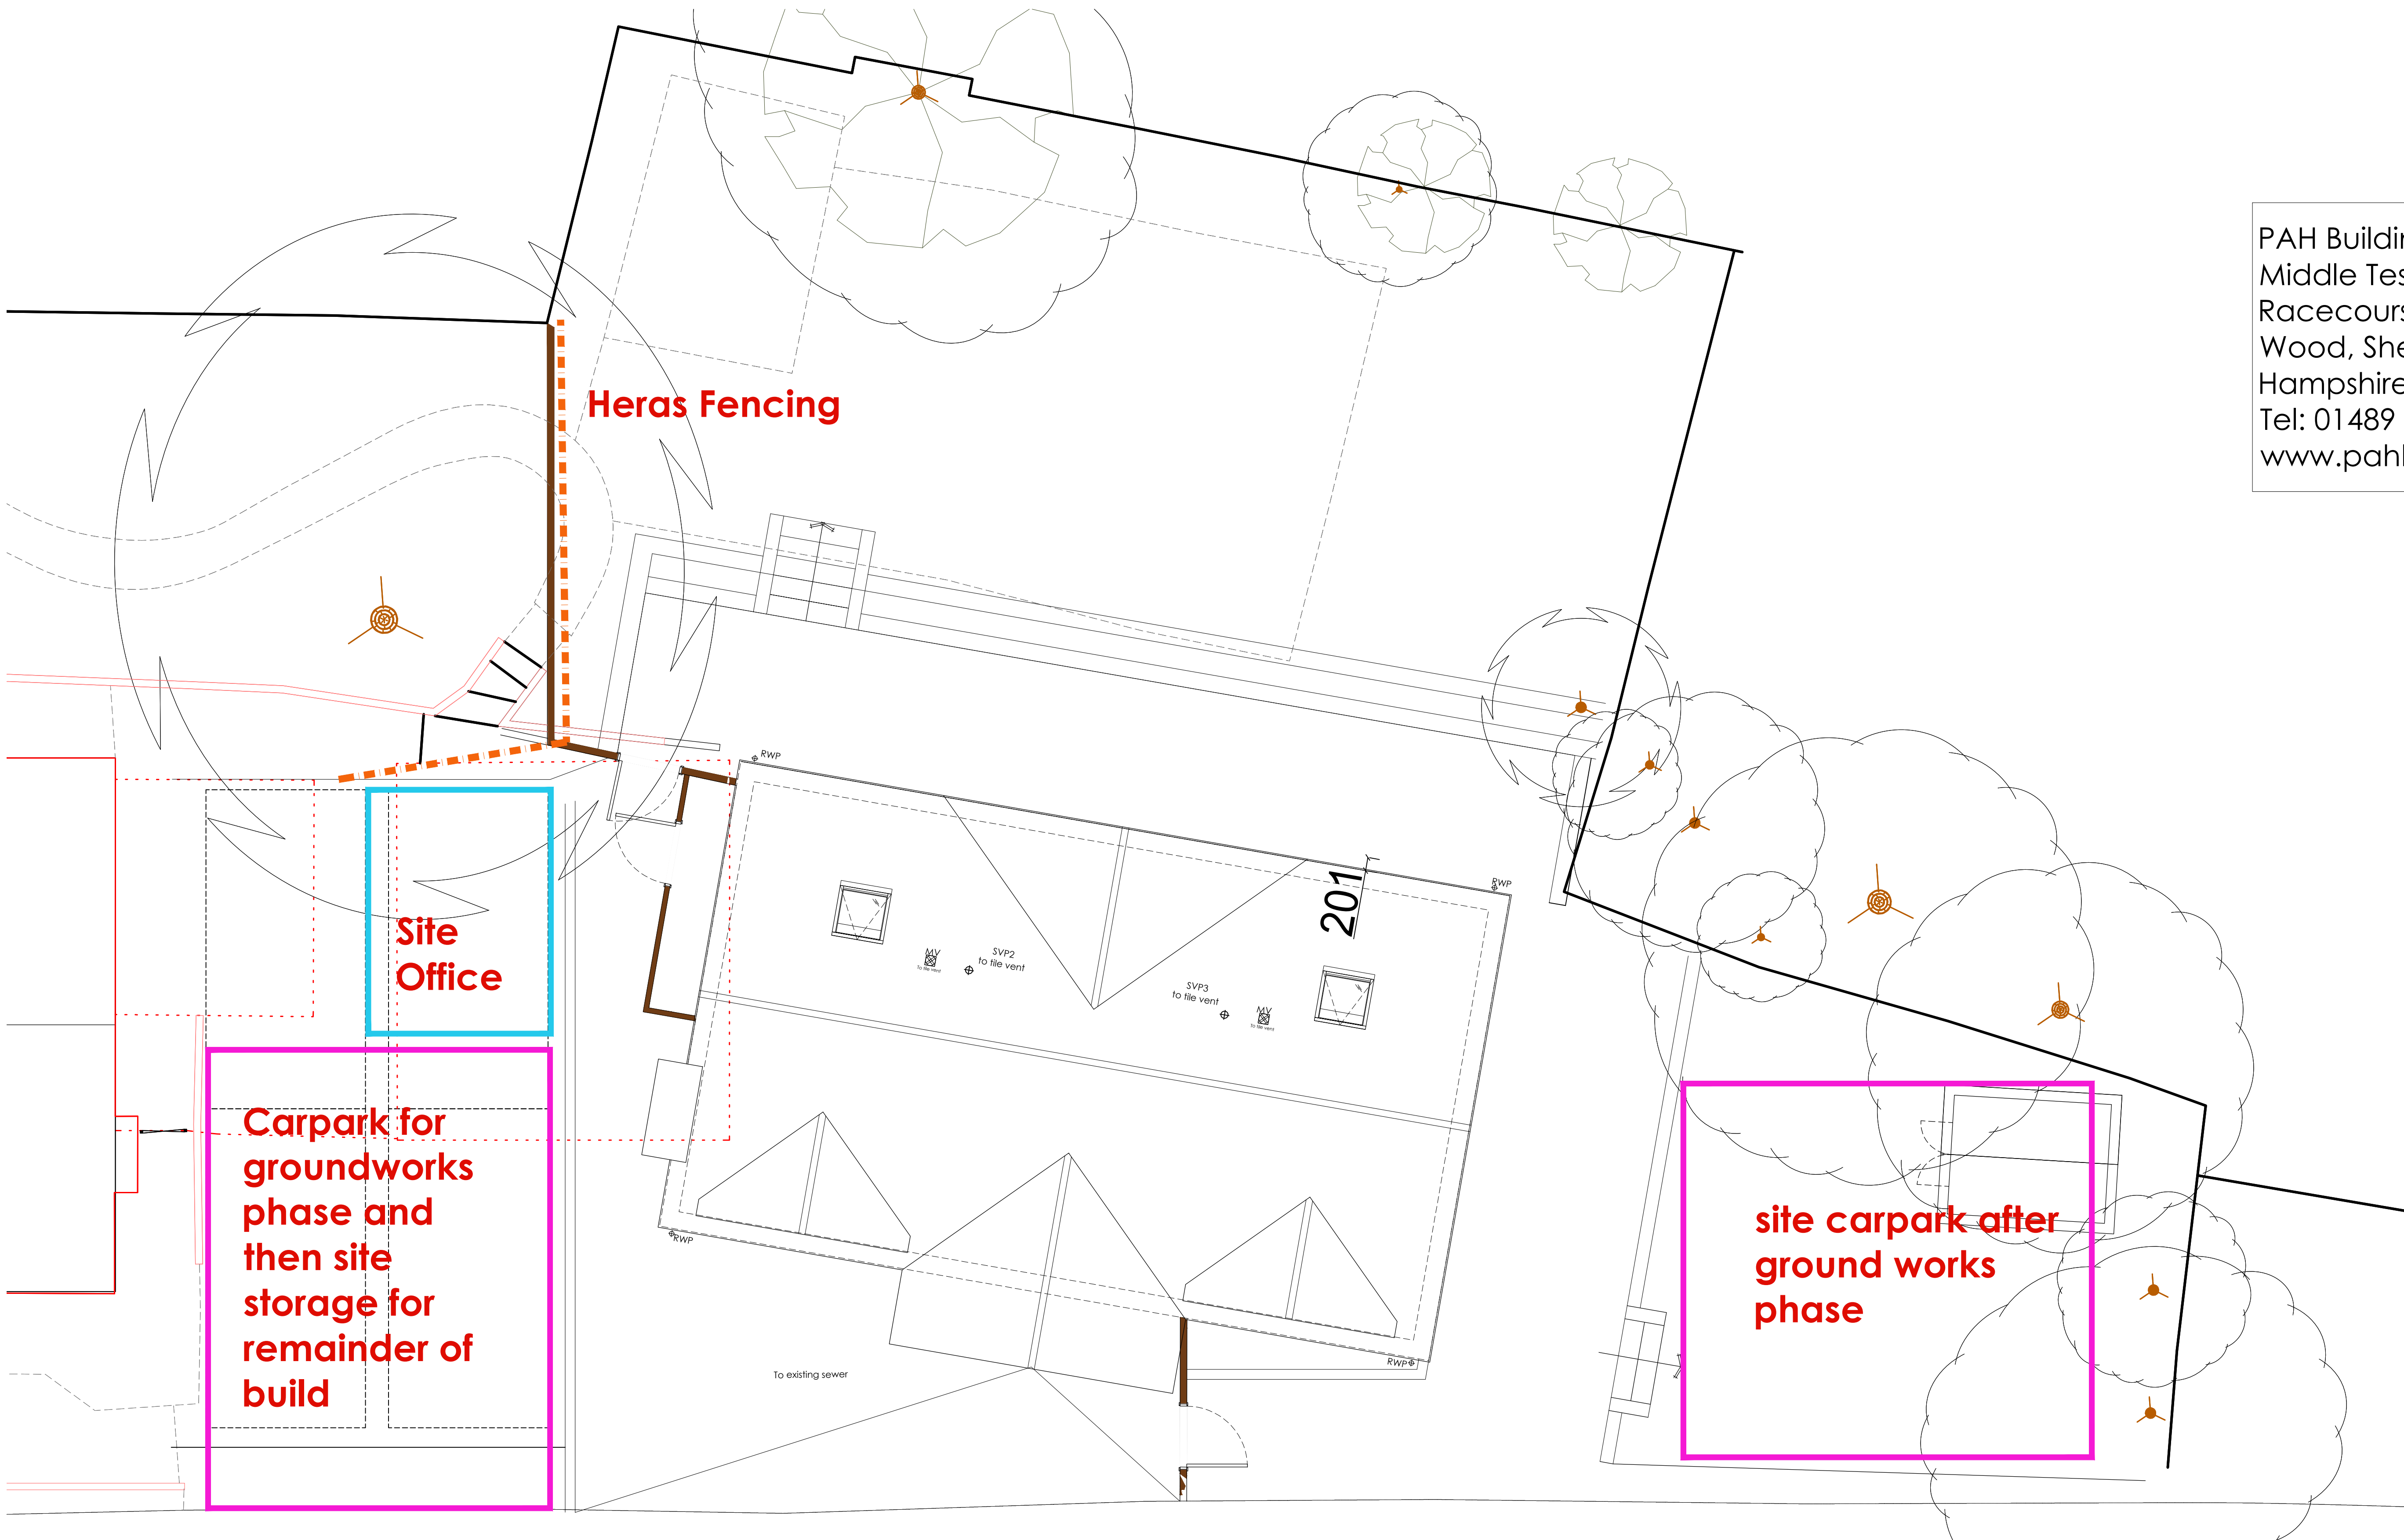

5 Olivers Battery Gardens

PAH Building and Construction LTD.
 Middle Test, The Old Hambledon
 Racecourse Centre, Wallops
 Wood, Sheardley Lane, Droxford,
 Hampshire SO32 3QY
 Tel: 01489 878232
 www.pahbuild.co.uk

SITE PLAN

bircharchitects
 Lambourne, Grove Lane, Redlynch, Salisbury, Wilts, SP5 2NR
 T: +44 (0)1725 510407
 e: info@bircharchitects.co.uk

Client: Mr and Mrs Conway	Building regs
Project: New dwelling at 5 Olivers Battery Gardens SO22 4HF	Drawing No: 235-03-02-002
Title: Construction plan	Scale: 1:50@A1
Rev -	Revision: First Issue: