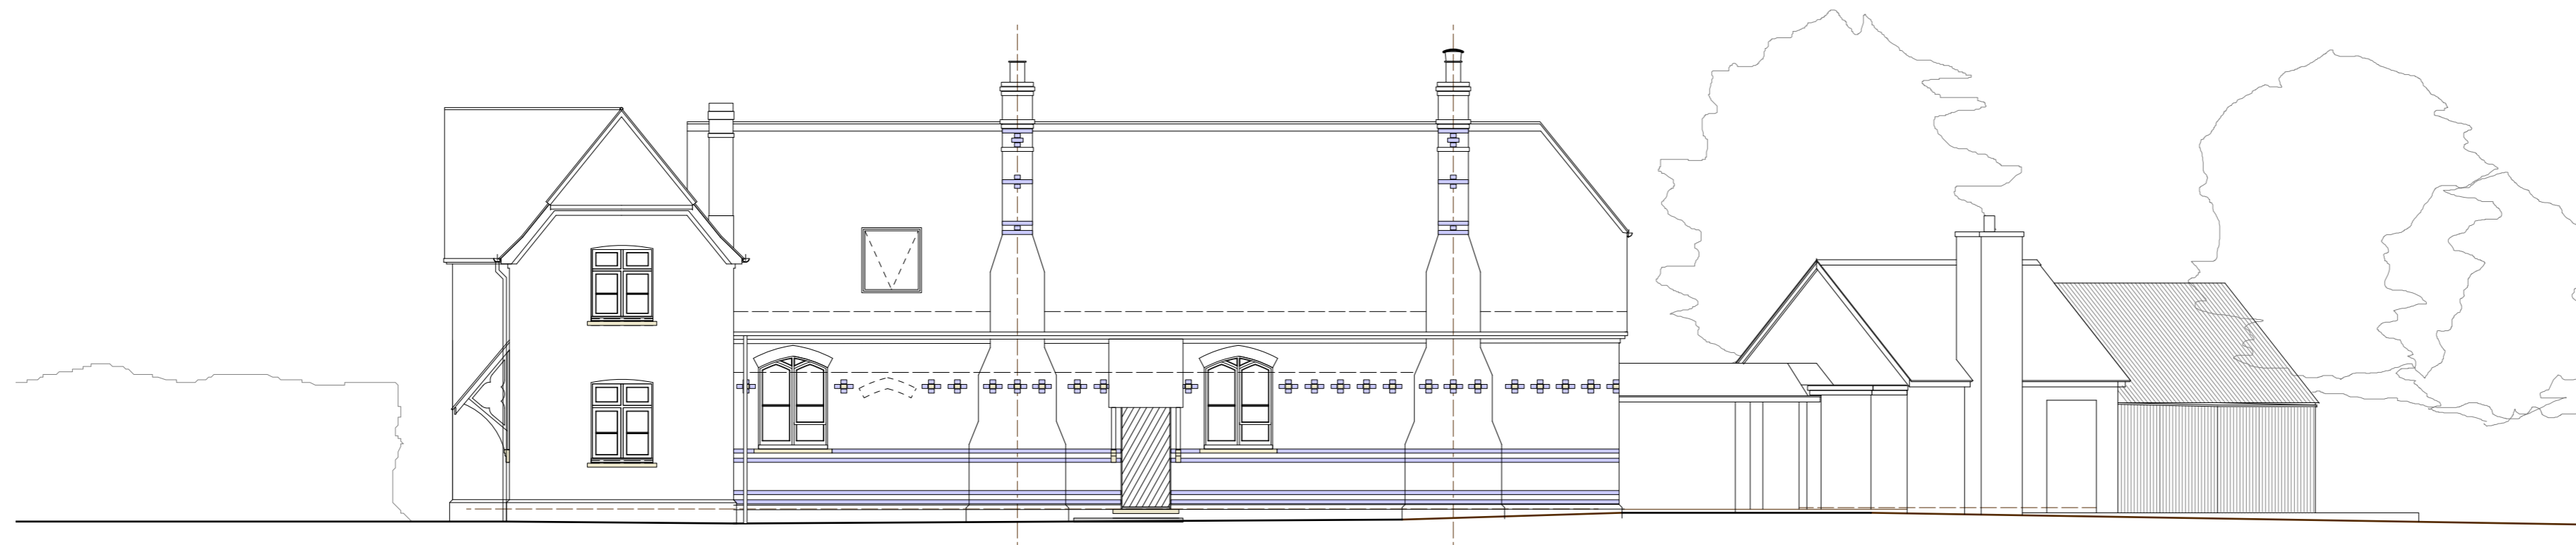

Existing North Elevation

Existing South Elevation

Existing East Elevation

Existing West Elevation

Revision	
----------	--

Drawing Title:	
The Pottery	
Existing Elevations	

Drawing Number: RG-EXE-01	
---------------------------	--

Scale	1:100 at A1
-------	-------------

Date	05.11.21	Page	7 of 12
------	----------	------	---------

jacklines12@hotmail.co.uk	07904436078
---------------------------	-------------