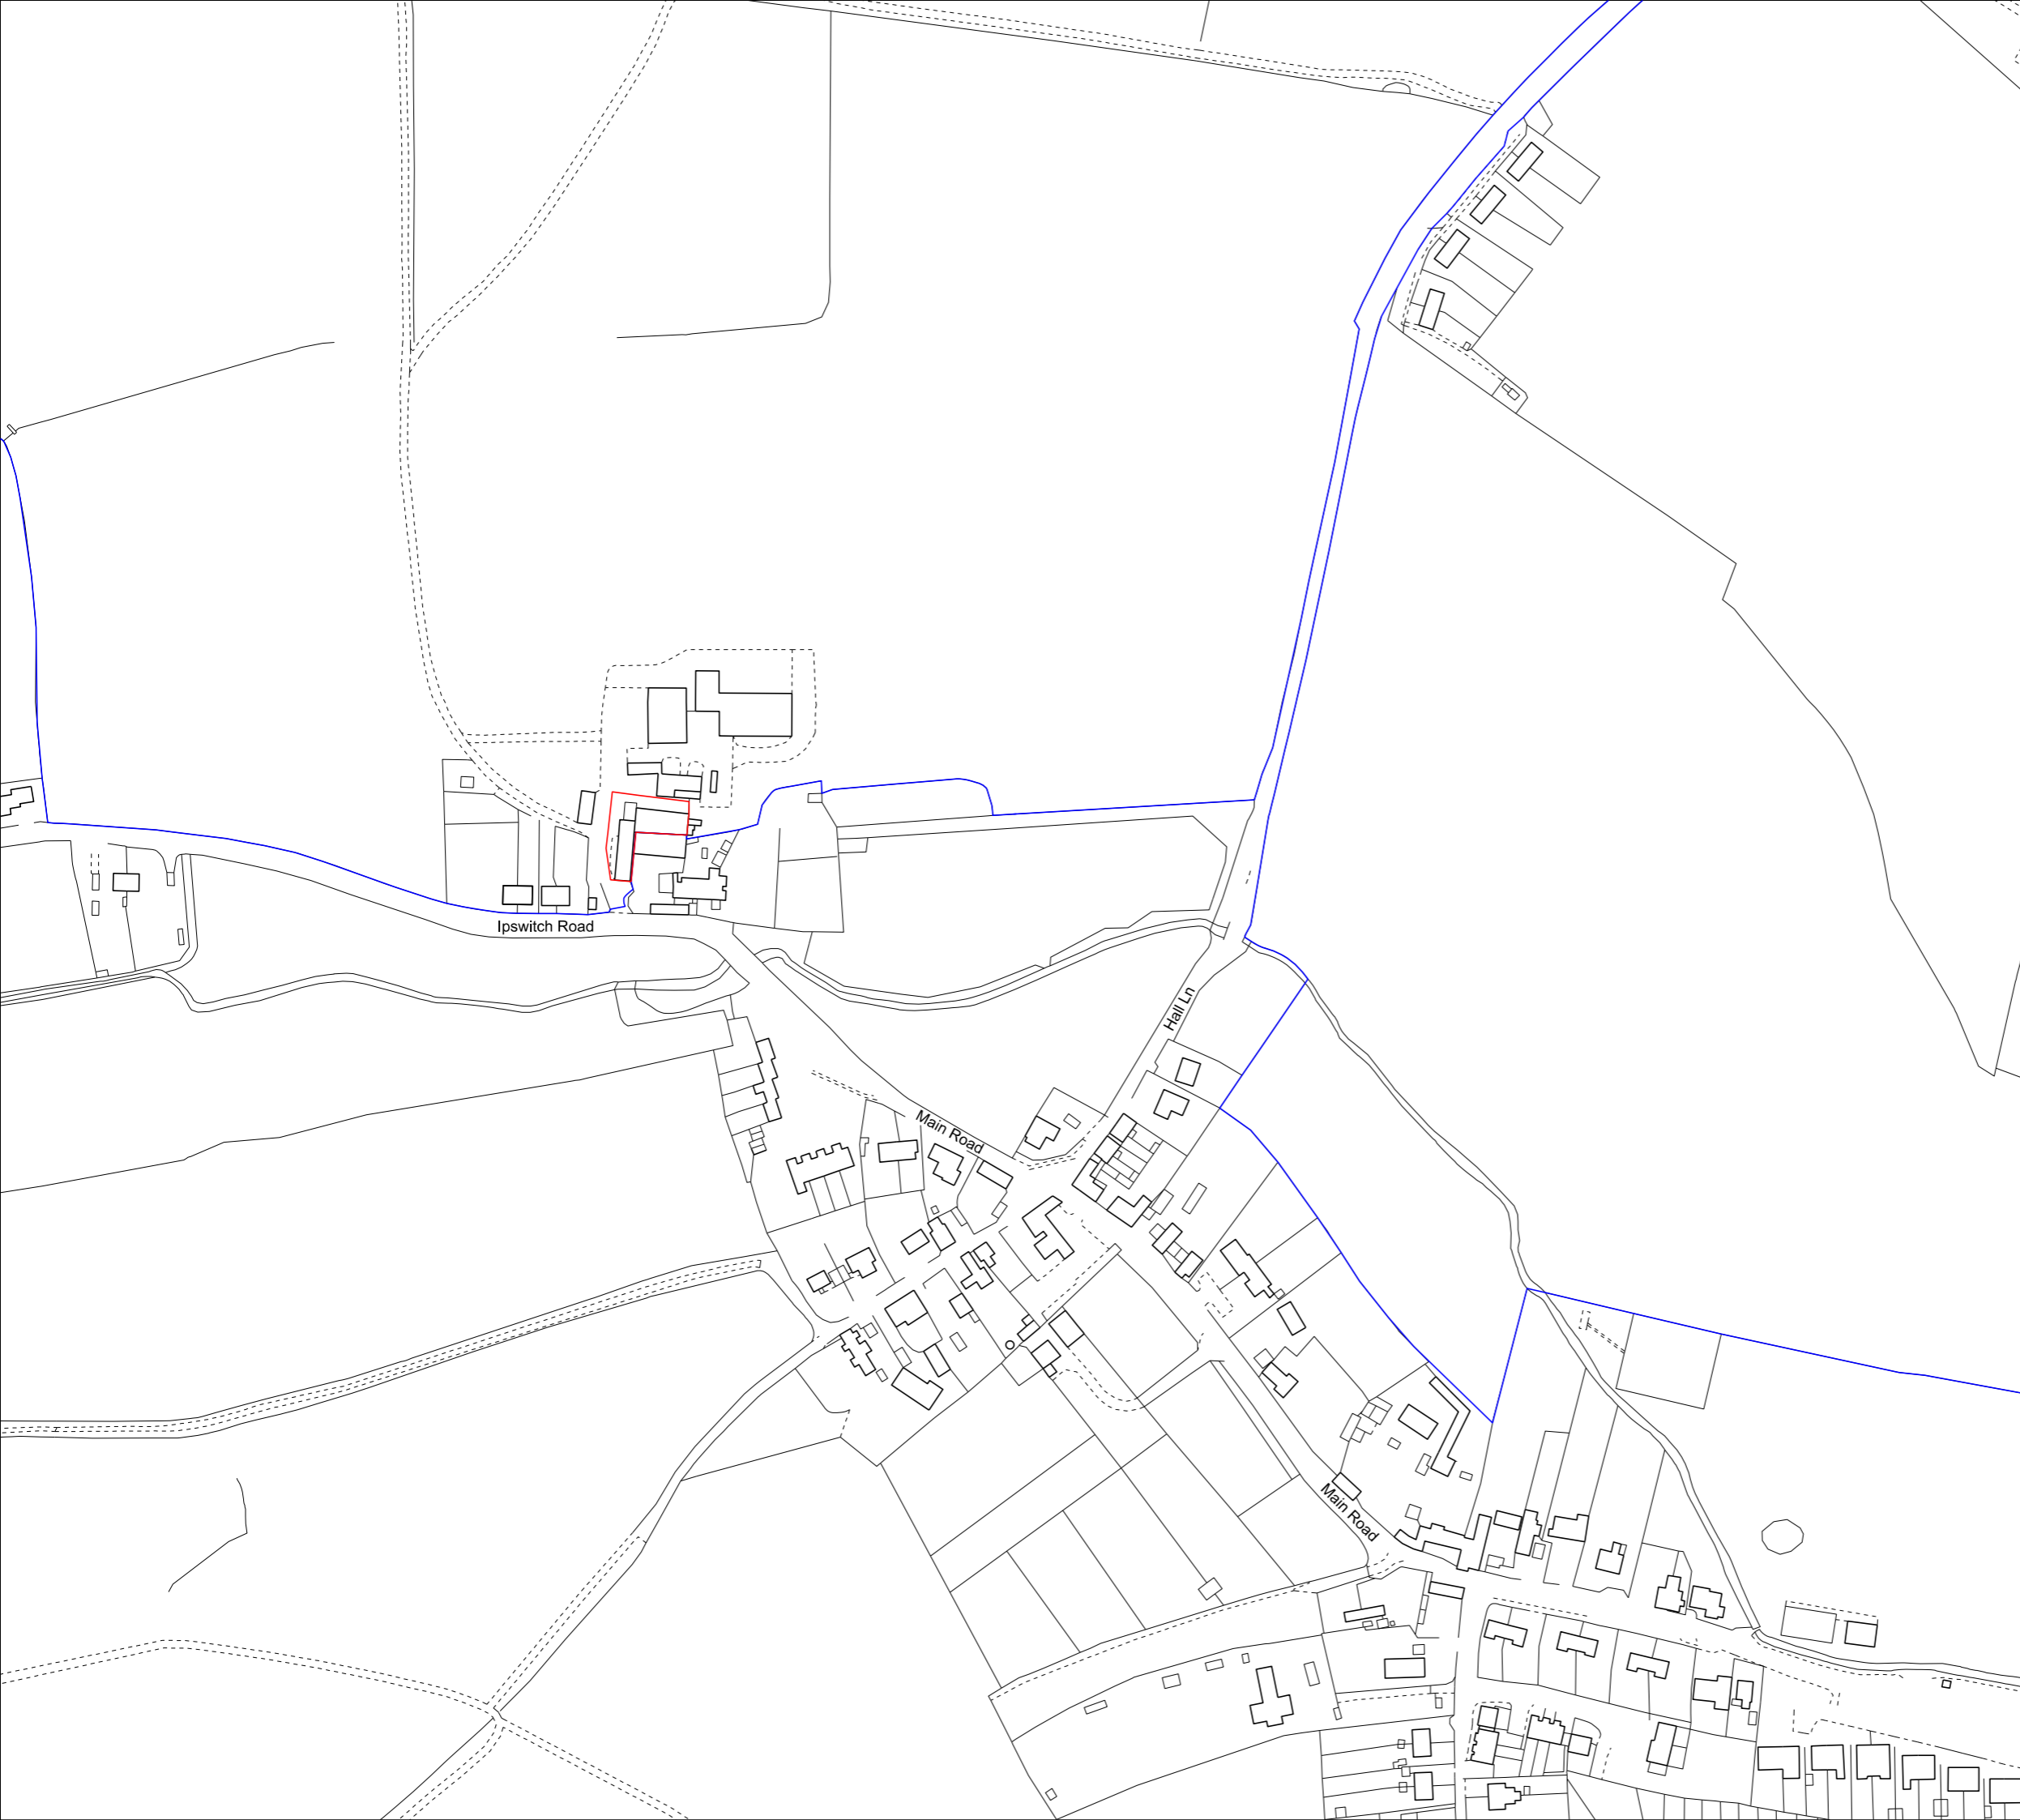

This drawing must be printed in colour.

- Site Boundary
- Site Ownership

Watering Farm

Location Plan
174_WF1_HAT_PL_001

Status: Planning
Revision: PL3
Date: 05/01/2022
Scale: 1:2500@A3

HAT Projects

Trinity Works, 24 Trinity Street,
Colchester, Essex, CO1 1JN
T 01206 766 585
blakenhamfarms@hatprojects.com