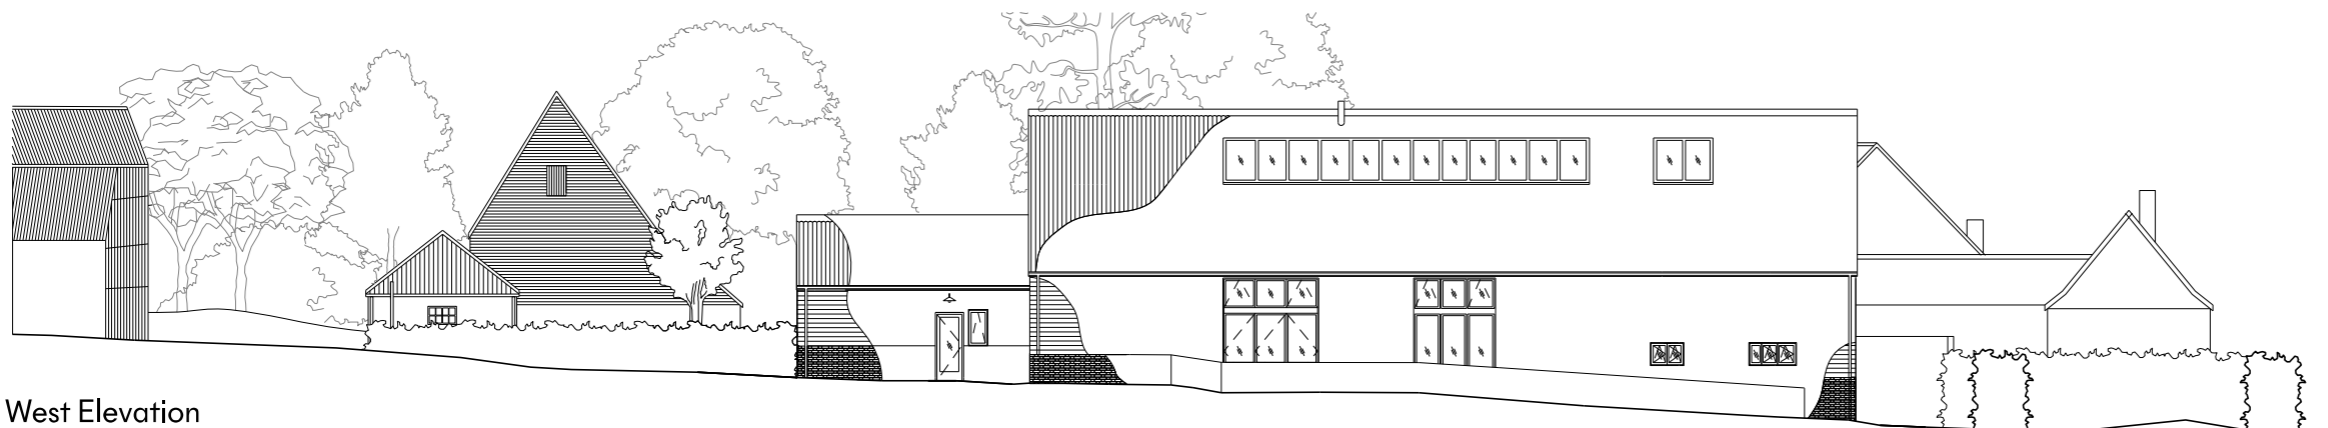

Do not scale from this drawing. Use figured dimensions only. Figured dimensions are in millimeters. All levels are given in meters.

This drawing and the works depicted are the copyright of this practice and may not be reproduced except by written permission.

This drawing must be printed in colour.

South Elevation

Extent of application site

West Elevation

Extent of application site

North Elevation

Extent of application site

East Elevation

Extent of application site

Key plan

# Watering Farm

Proposed site sections

174\_WF1\_HAT\_PL\_132

Status: Planning

Revision: PL

Date: 22/12/2021

Scale: 1:250@A3