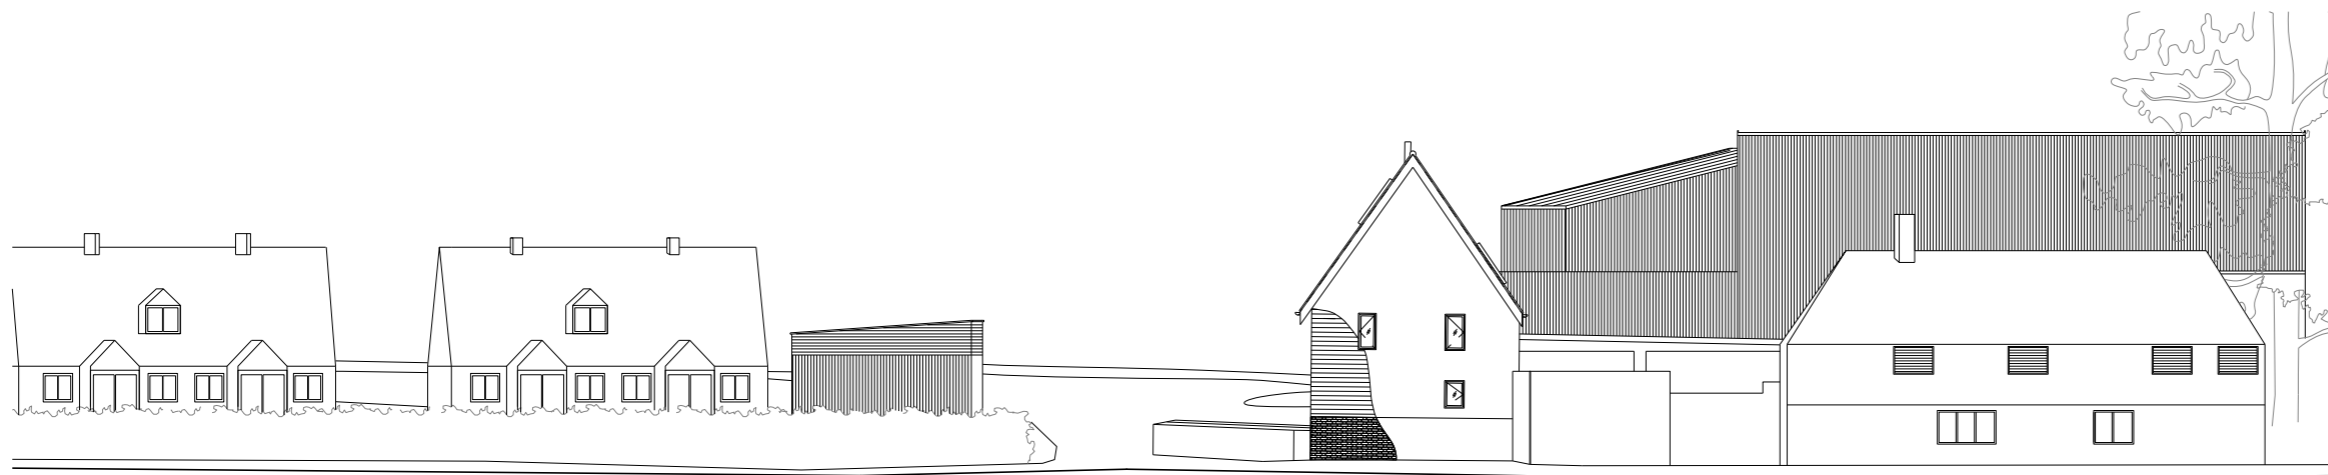

Do not scale from this drawing. Use figured dimensions only. Figured dimensions are in millimeters. All levels are given in meters.

This drawing and the works depicted are the copyright of this practice and may not be reproduced except by written permission.

This drawing must be printed in colour.

South Elevation

Extent of application site

West Elevation

Extent of application site

North Elevation

Extent of application site

East Elevation

Extent of application site

Key plan

# Watering Farm

Proposed site sections

174\_WF1\_HAT\_PL\_132

Status: Planning

Revision: PL

Date: 22/12/2021

Scale: 1:250@A3