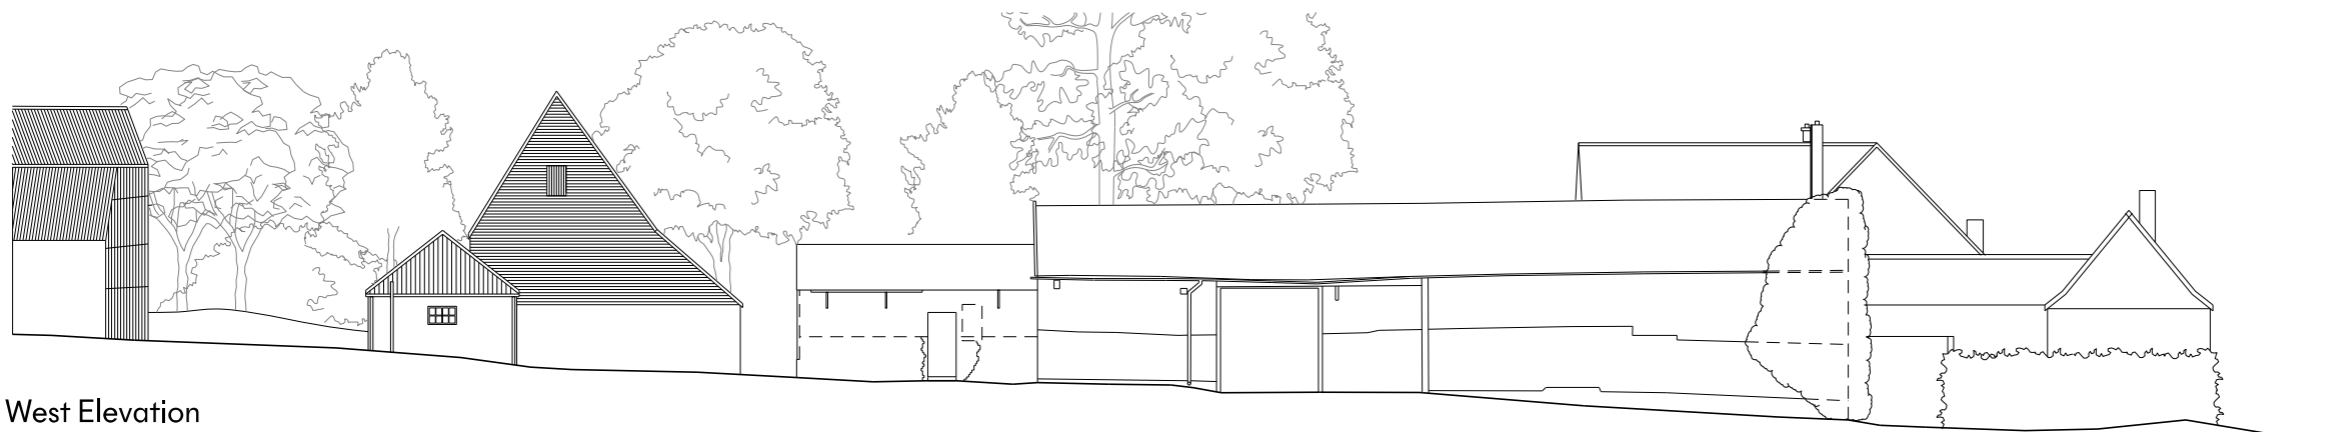

Do not scale from this drawing. Use figured dimensions only. Figured dimensions are in millimeters. All levels are given in meters.

This drawing and the works depicted are the copyright of this practice and may not be reproduced except by written permission.

This drawing must be printed in colour.

South Elevation

Extent of application site

West Elevation

Extent of application site

North Elevation

Extent of application site

East Elevation

Extent of application site

Key plan

Watering Farm

Existing site sections
174_WF1_HAT_PL_020

Status: Planning
Revision: PL3
Date: 22/12/2021
Scale: 1:250@A3

HAT Projects

Trinity Works, 24 Trinity Street,
Colchester, Essex, CO1 1JN
T 01206 766 585
blakenhamfarms@hatprojects.com