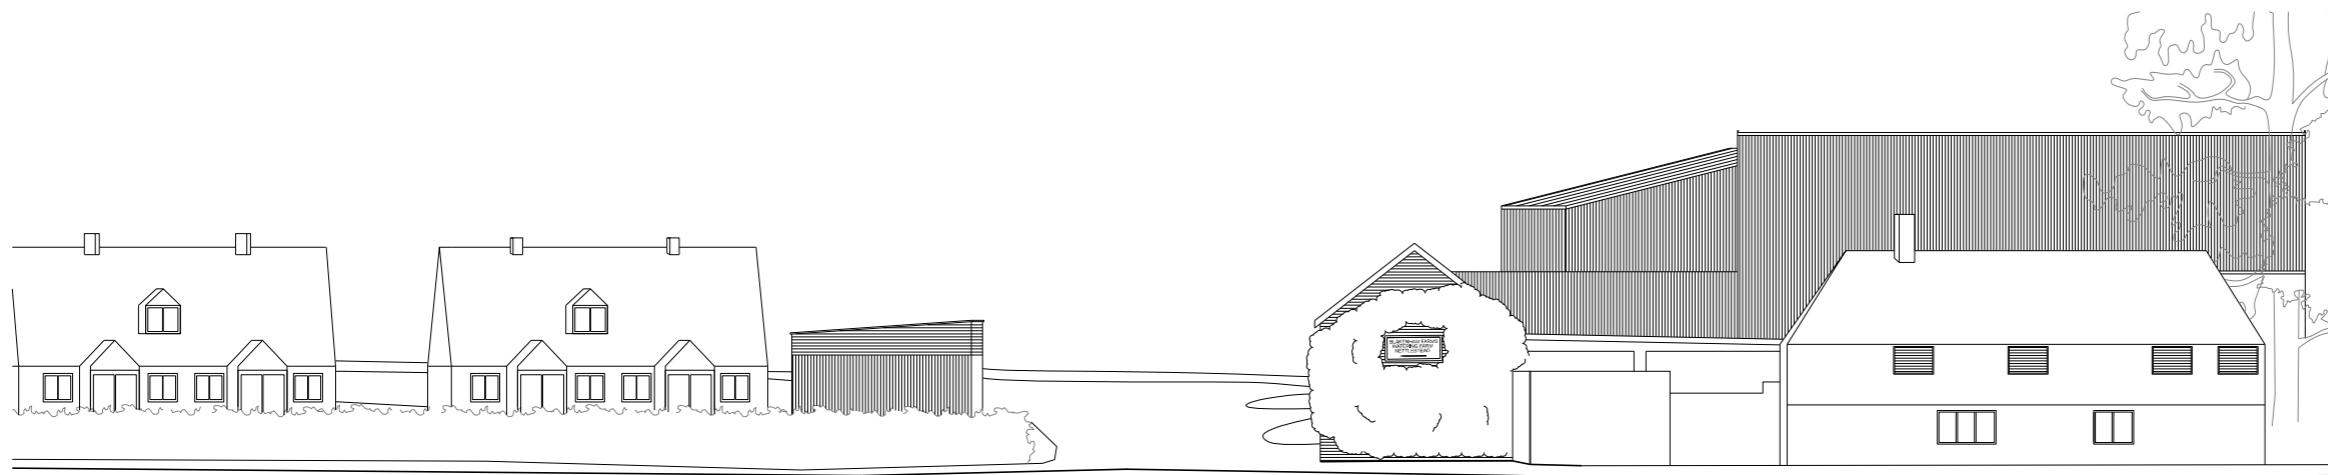

Do not scale from this drawing. Use figured dimensions only. Figured dimensions are in millimeters. All levels are given in meters.

This drawing and the works depicted are the copyright of this practice and may not be reproduced except by written permission.

This drawing must be printed in colour.

South Elevation

Extent of application site

West Elevation

Extent of application site

North Elevation

Extent of application site

East Elevation

Extent of application site

Key plan

Watering Farm

Existing site sections
174_WF1_HAT_PL_020

Status: Planning
Revision: PL3
Date: 22/12/2021
Scale: 1:250@A3

HAT Projects

Trinity Works, 24 Trinity Street,
Colchester, Essex, CO1 1JN
T 01206 766 585
blakenhamfarms@hatprojects.com