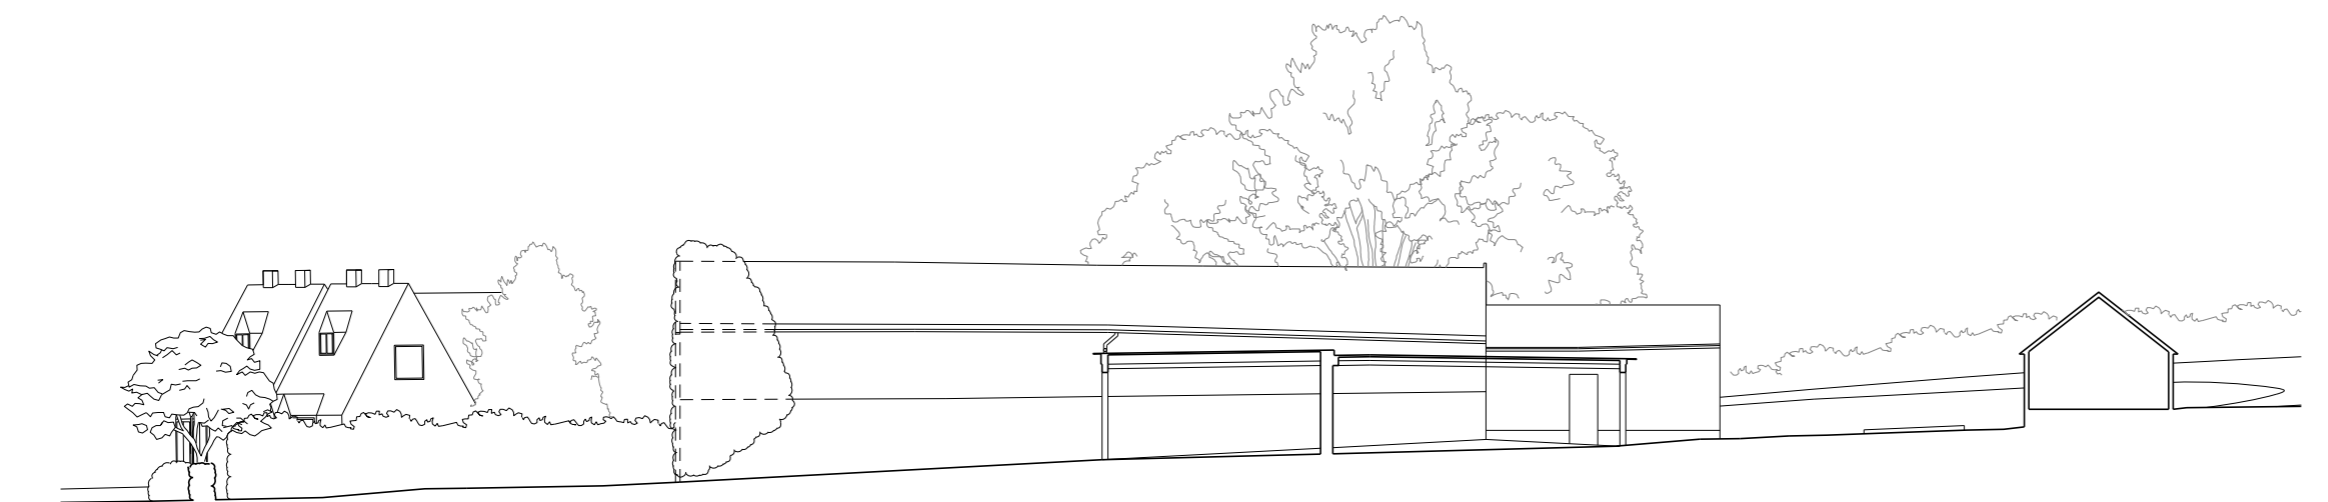

This drawing must be printed in colour.

South Elevation

Extent of application site

West Elevation

Extent of application site

North Elevation

Extent of application site

East Elevation

Extent of application site

Key plan

Watering Farm

Existing site sections
174_WF1_HAT_PL_020

Status: Planning
Revision: PL3
Date: 22/12/2021
Scale: 1:250@A3

HAT Projects

Trinity Works, 24 Trinity Street,
Colchester, Essex, CO1 1JN
T 01206 766 585
blakenhamfarms@hatprojects.com