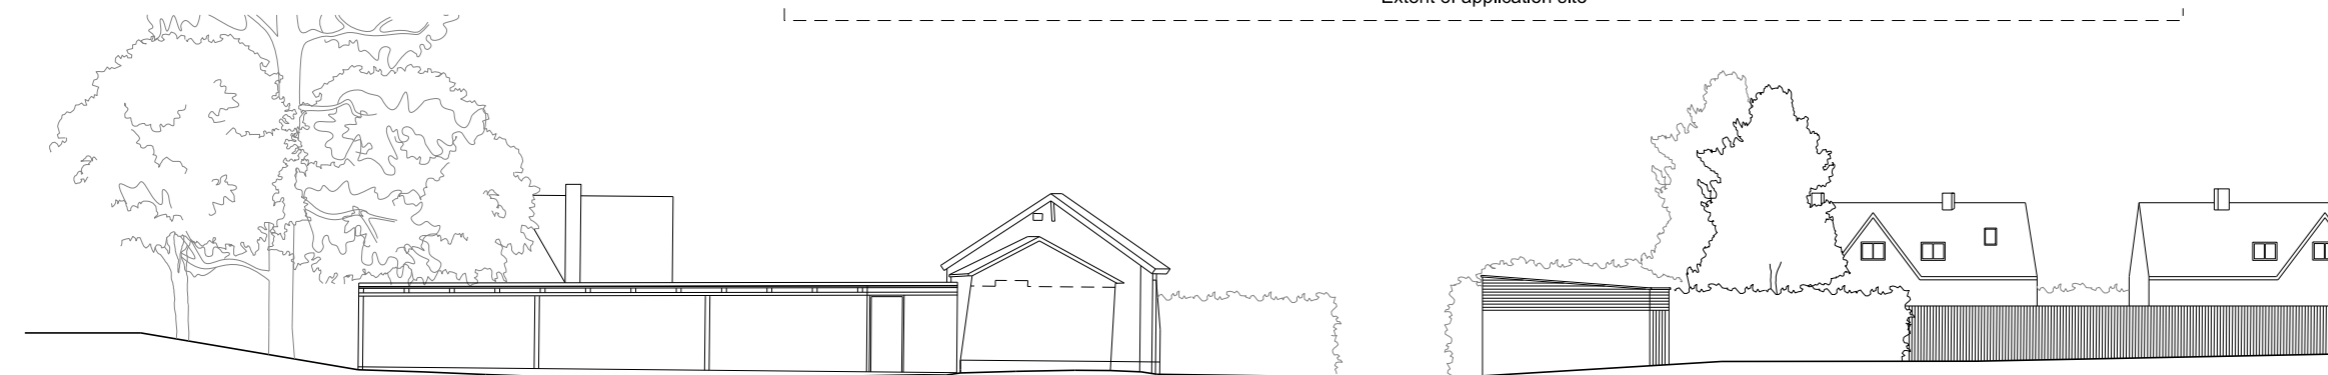

This drawing must be printed in colour.

South Elevation

Extent of application site

West Elevation

Extent of application site

North Elevation

Extent of application site

East Elevation

Extent of application site

Key plan

Watering Farm

Existing site sections
174_WF1_HAT_PL_020

Status: Planning
Revision: PL3
Date: 22/12/2021
Scale: 1:250@A3

HAT Projects

Trinity Works, 24 Trinity Street,
Colchester, Essex, CO1 1JN
T 01206 766 585
blakenhamfarms@hatprojects.com