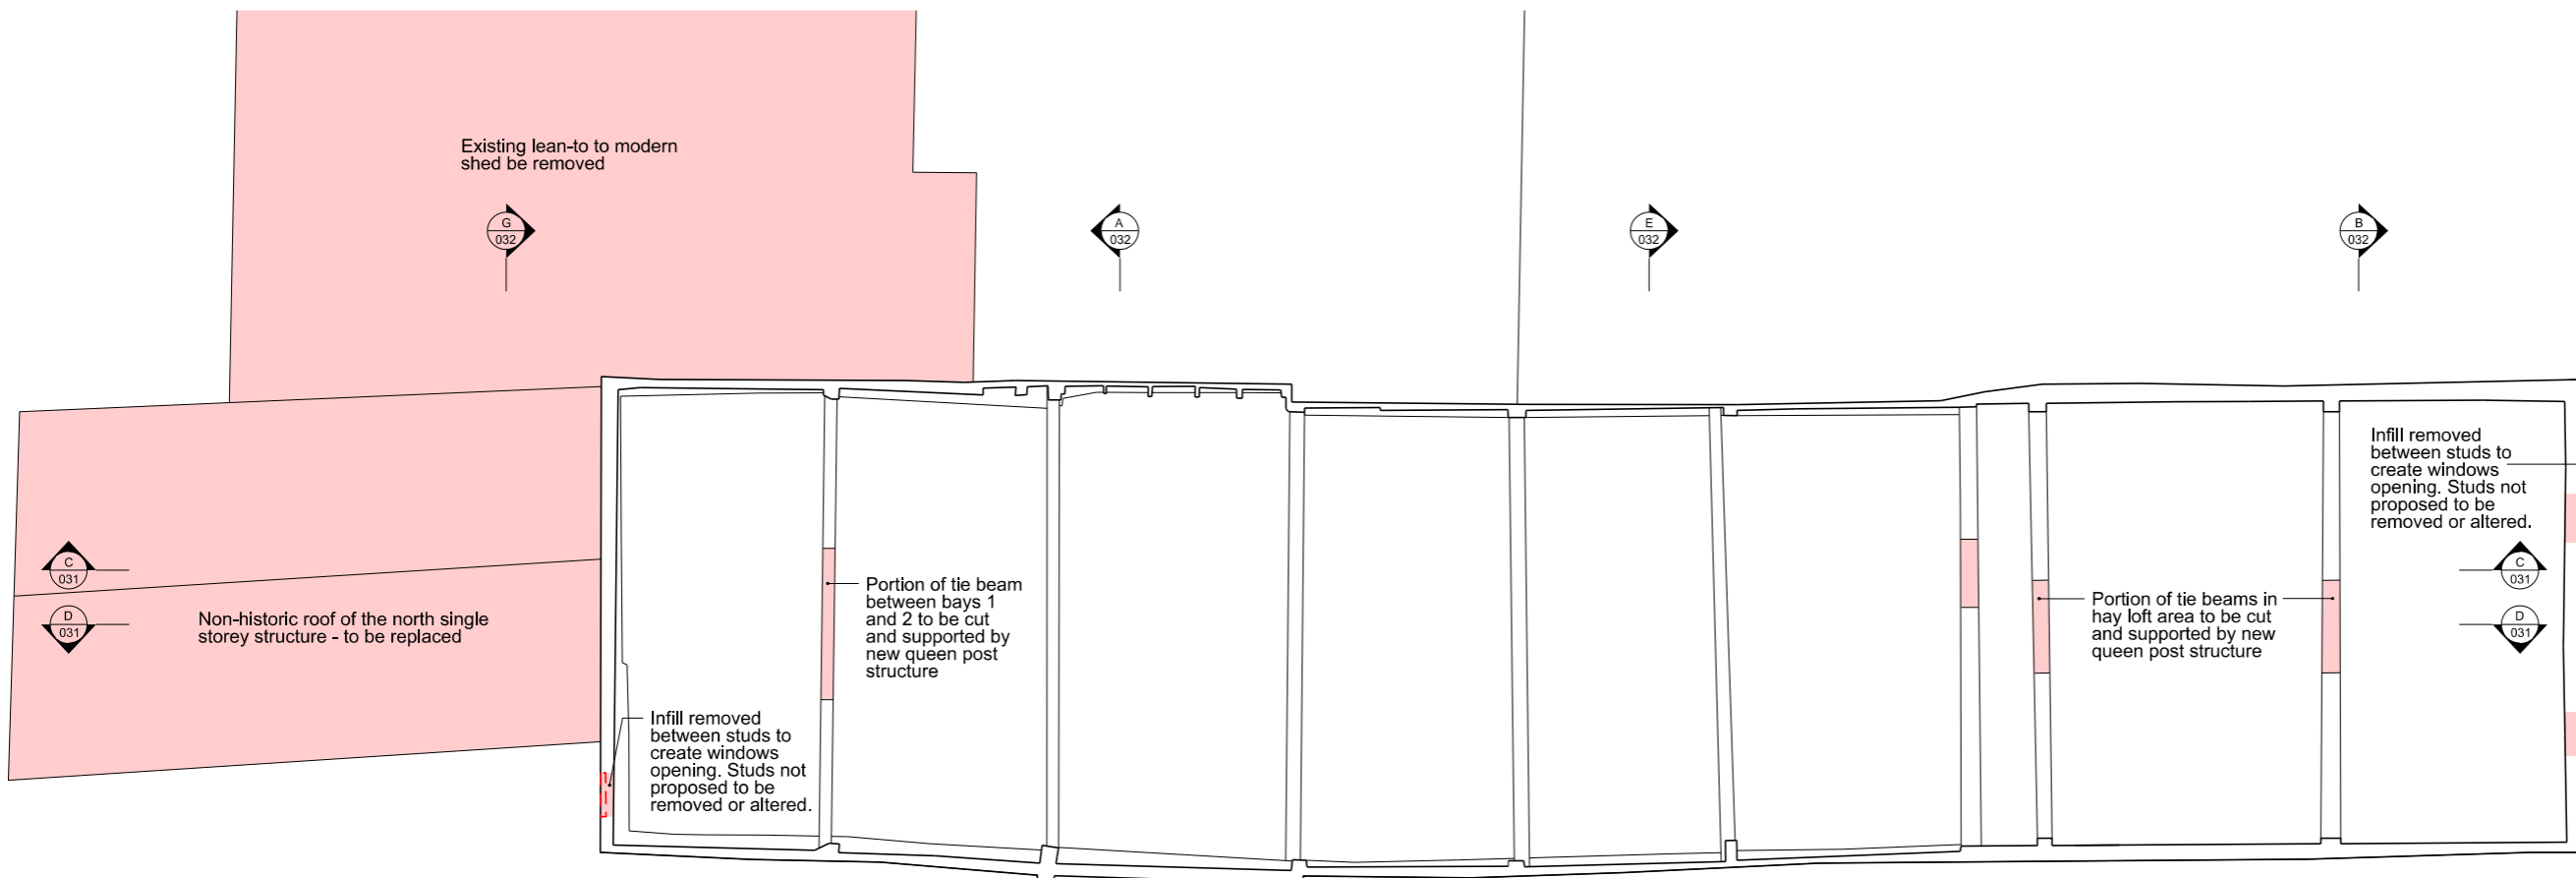

Do not scale from this drawing. Use figured dimensions only. Figured dimensions are in millimeters. All levels are given in meters.

This drawing and the works depicted are the copyright of this practice and may not be reproduced except by written permission.

This drawing must be printed in colour.

 Fabric to be removed

 Proposed openings

First floor

Ground floor

Watering Farm

Alterations to existing fabric - Plan
174_WF1_HAT_PL_050

Status: Planning
Revision: PL
Date: 22/12/2021
Scale: 1:100@A3