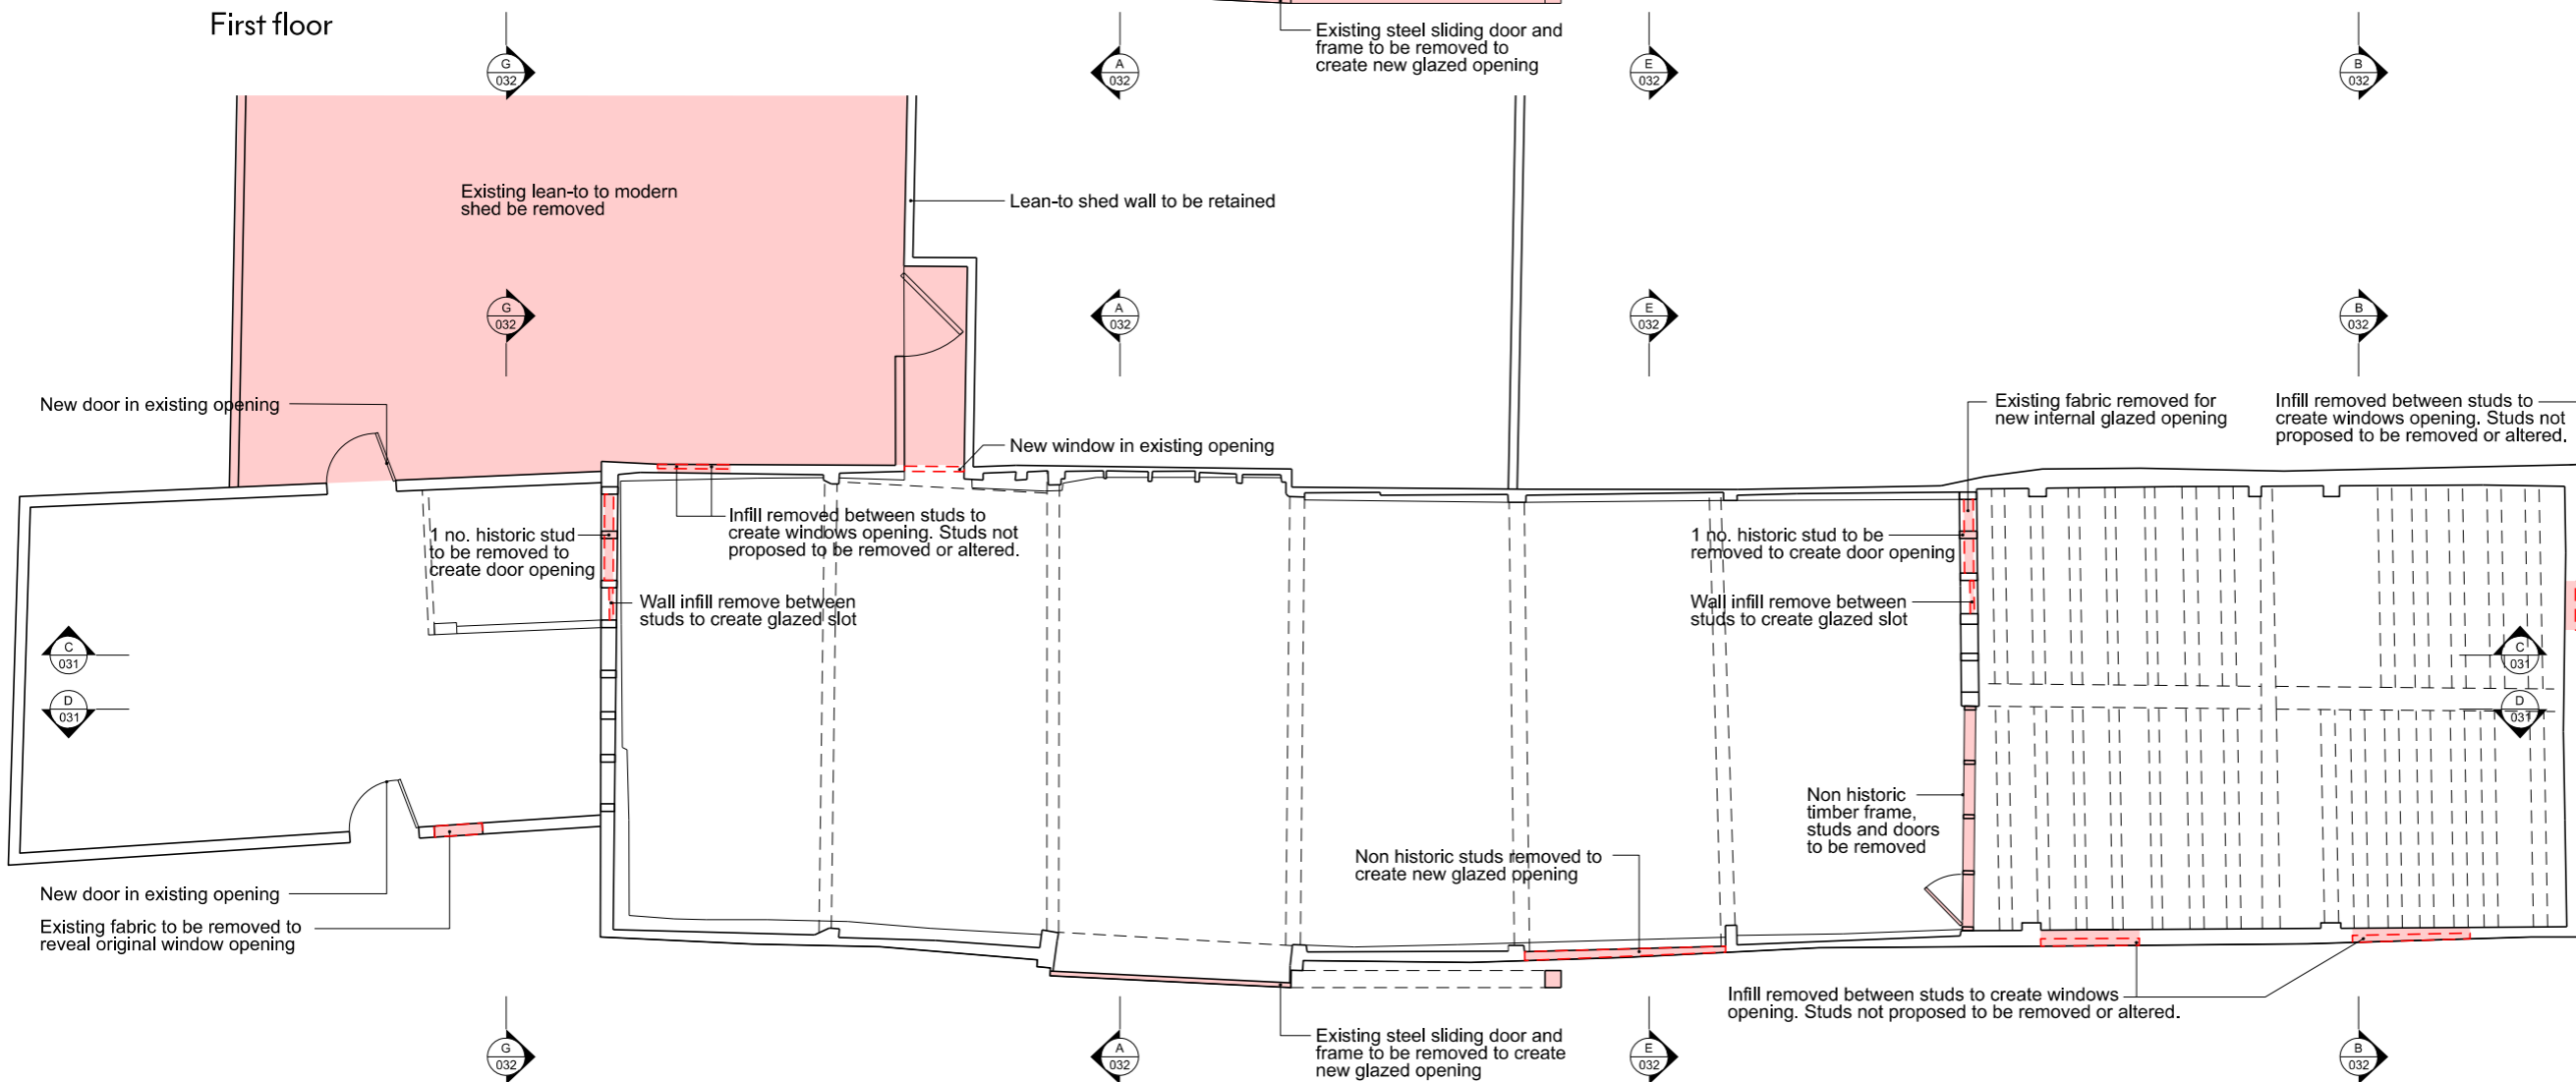

Do not scale from this drawing. Use figured dimensions only. Figured dimensions are in millimeters. All levels are given in meters.

This drawing and the works depicted are the copyright of this practice and may not be reproduced except by written permission.

This drawing must be printed in colour.

 Fabric to be removed

 Proposed openings

First floor

Ground floor

Watering Farm

Alterations to existing fabric - Plan
174_WF1_HAT_PL_050

Status: Planning
Revision: PL
Date: 22/12/2021
Scale: 1:100@A3